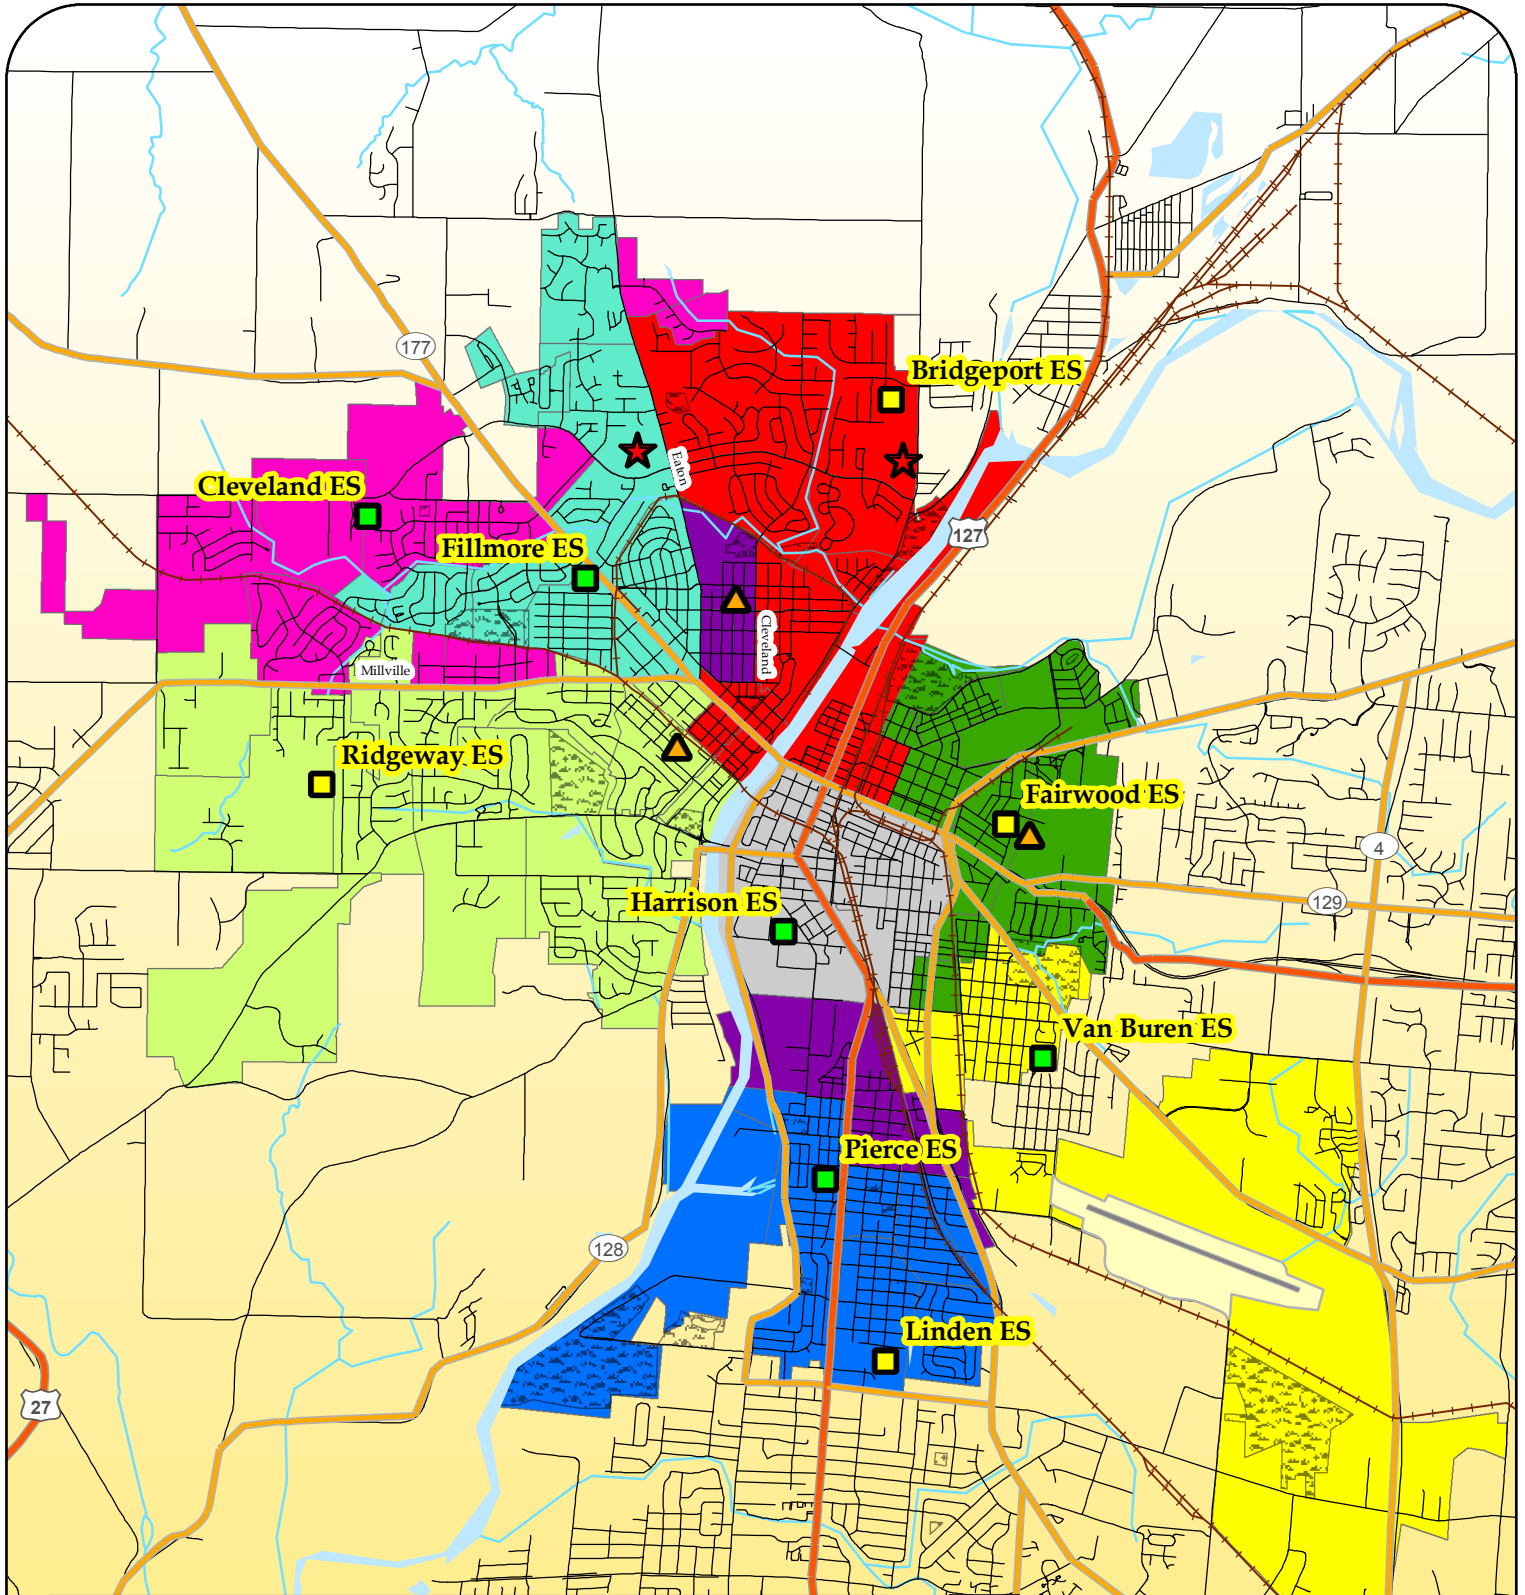

Hamilton City School District : 2009-2010 Preschool - 6th Grade Attendance Boundaries

Legend

Elementary School	Interstate Highway	Harrison
Middle School	State Highway	Linden
High School	Major Road	Pierce
ES Opening 2009	Road	Ridgeway
Park/Recreation	Railroad	Van Buren
	Attendance Boundaries	Cleveland
		Fairwood
		Fillmore