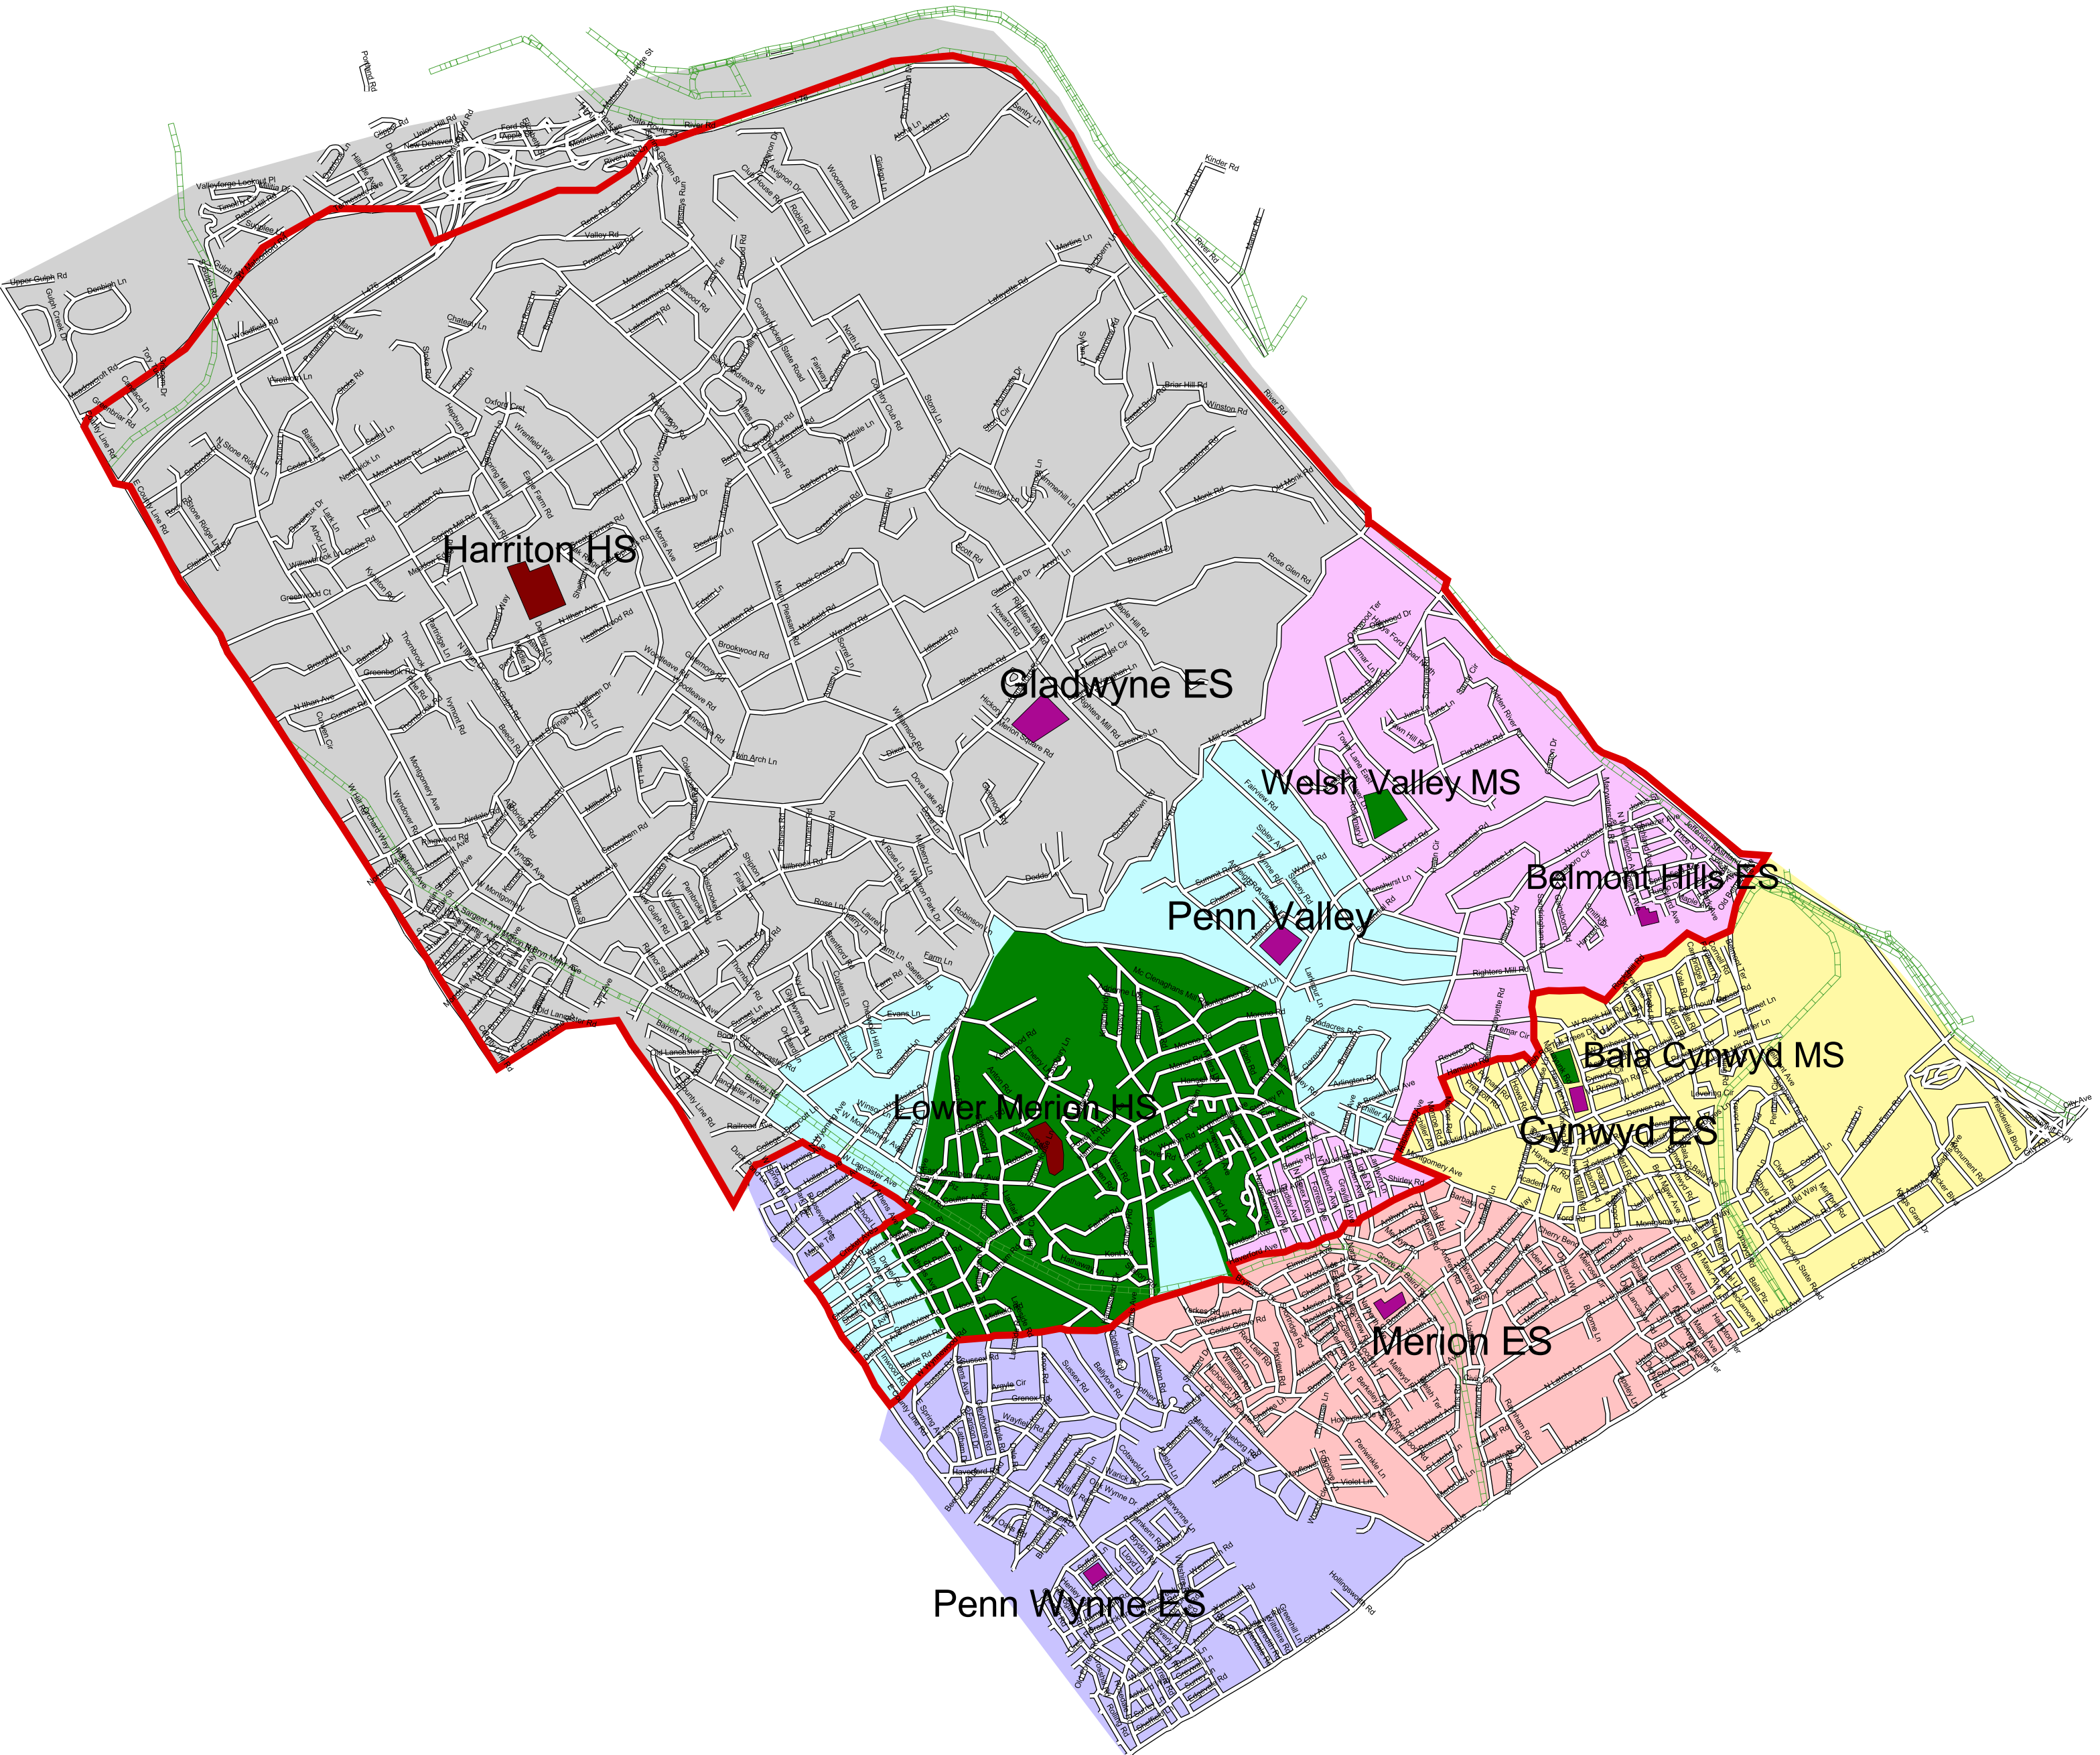

# Lower Merion School District High School Attendance Zones

LMHS Walk Zone and Option Area  
 LMHS Walk Zone

Area inside the red line is the Harriton HS attendance area.