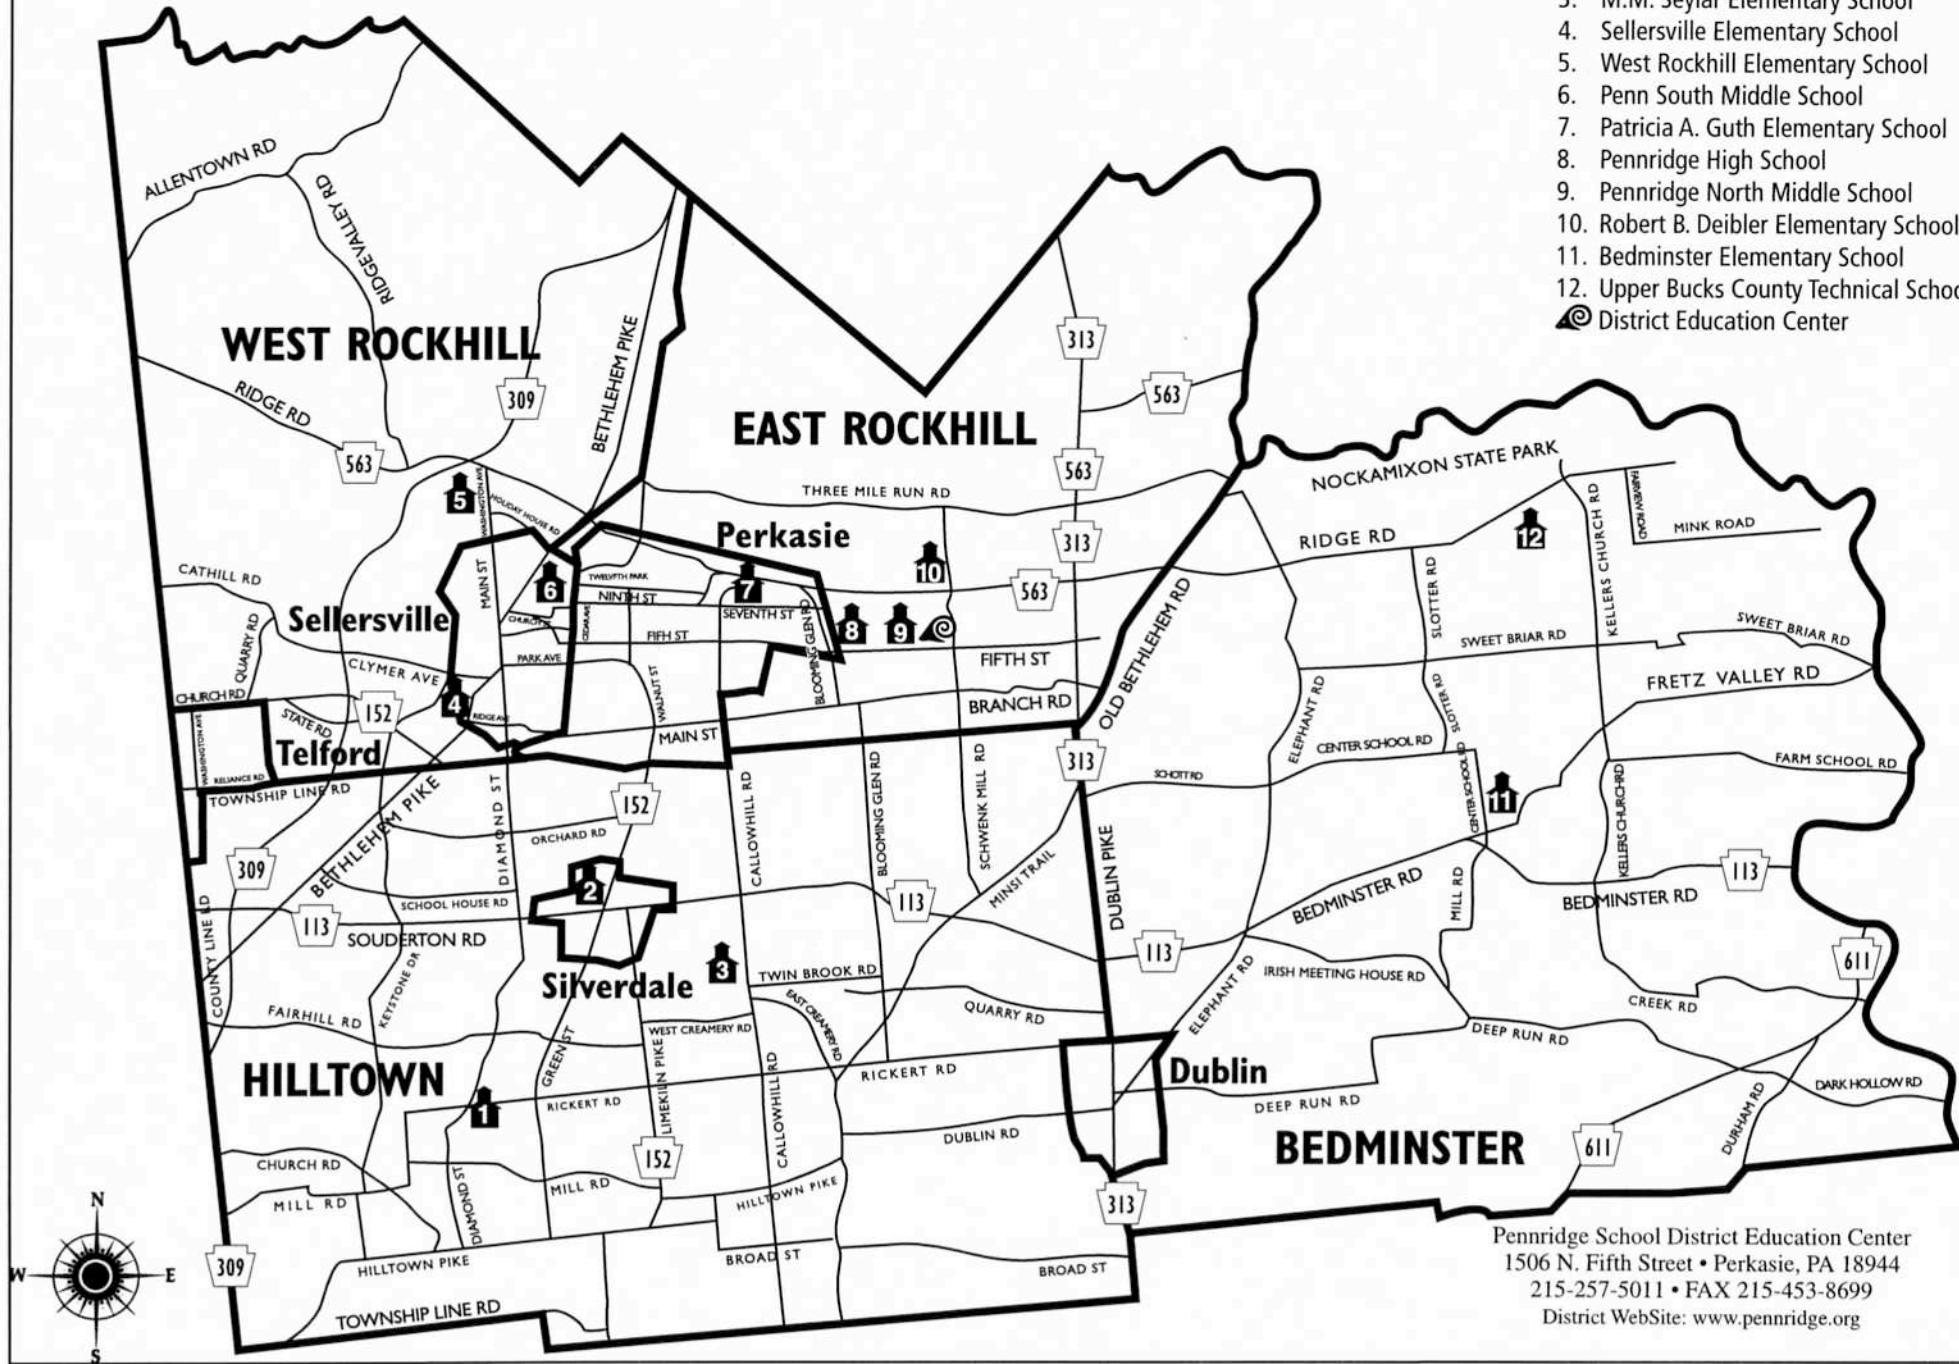

PENNRIDGE SCHOOL DISTRICT

1. John M. Grasse Elementary School
 2. Penn Central Middle School
 3. M.M. Seylar Elementary School
 4. Sellersville Elementary School
 5. West Rockhill Elementary School
 6. Penn South Middle School
 7. Patricia A. Guth Elementary School
 8. Pennridge High School
 9. Pennridge North Middle School
 10. Robert B. Deibler Elementary School
 11. Bedminster Elementary School
 12. Upper Bucks County Technical School
-  District Education Center