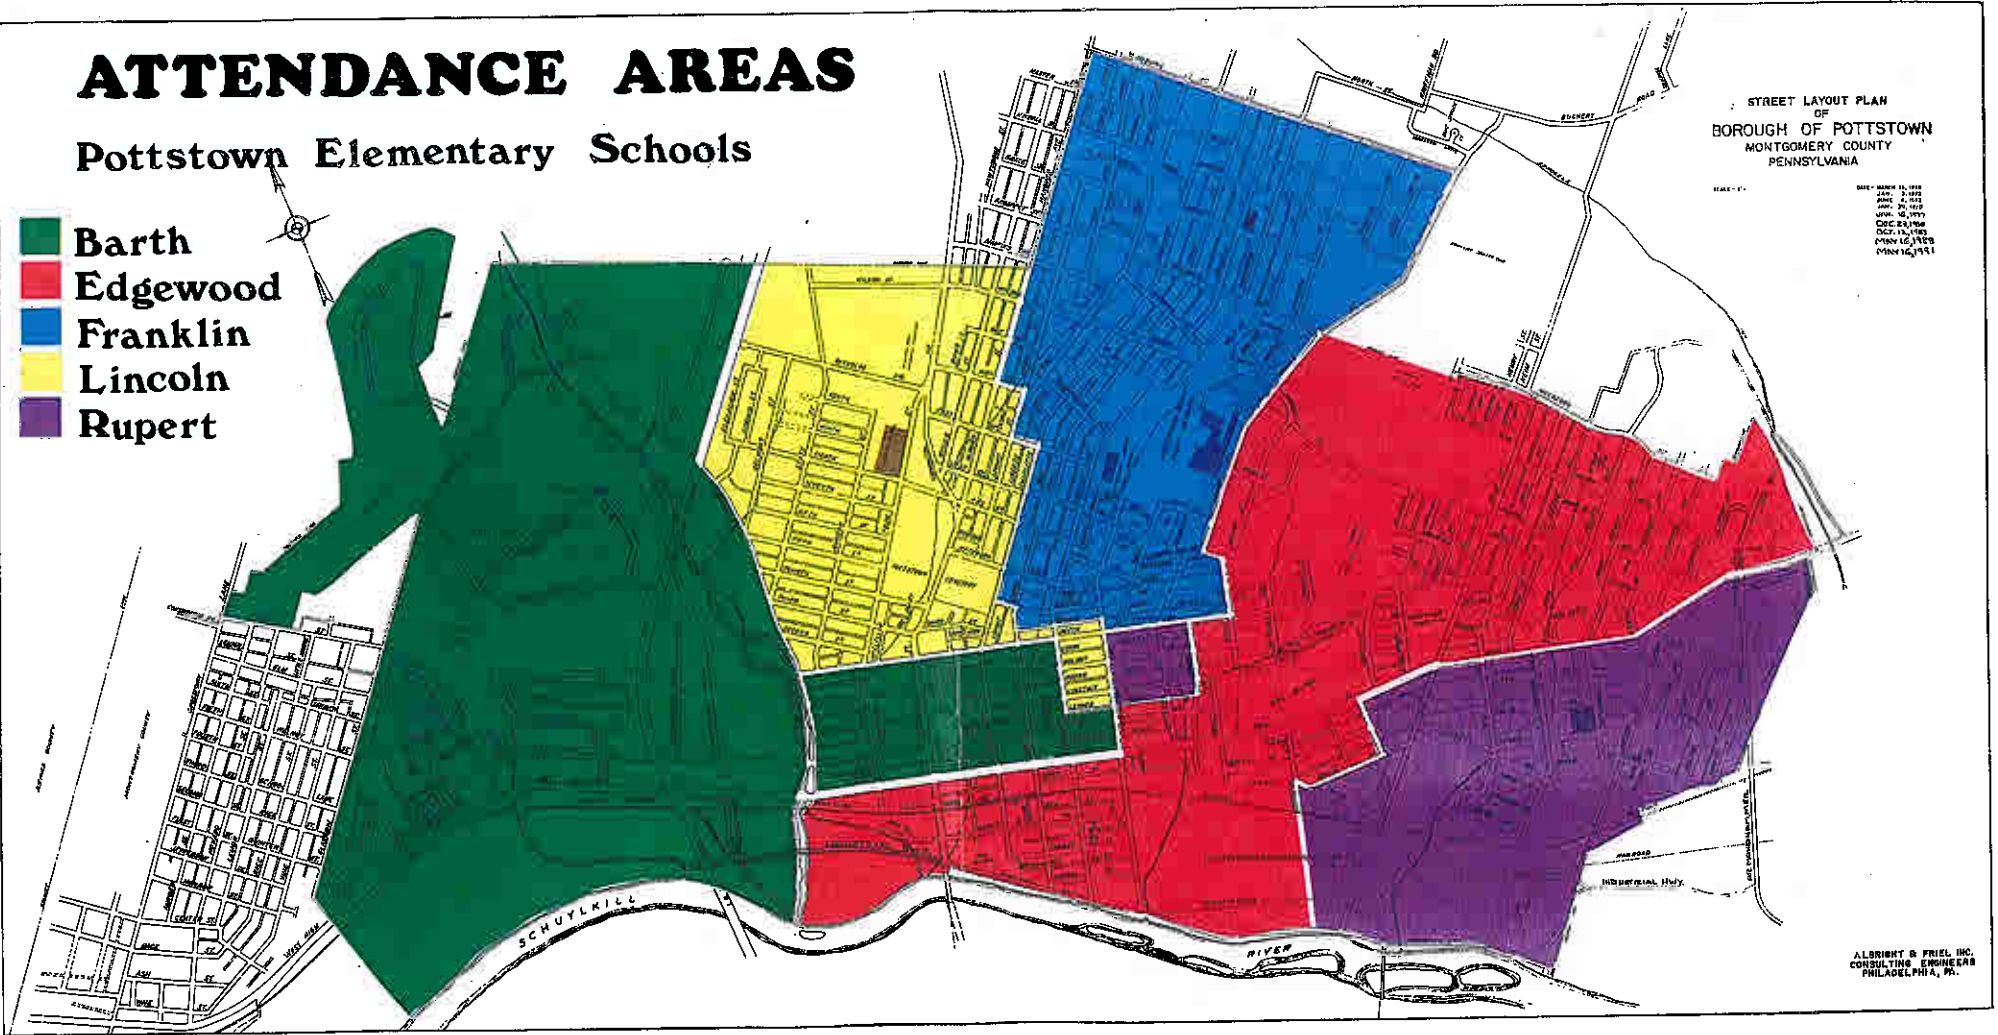

ATTENDANCE AREAS

Pottstown Elementary Schools

- Barth
- Edgewood
- Franklin
- Lincoln
- Rupert

STREET LAYOUT PLAN
OF
BOROUGH OF POTTSTOWN
MONTGOMERY COUNTY
PENNSYLVANIA