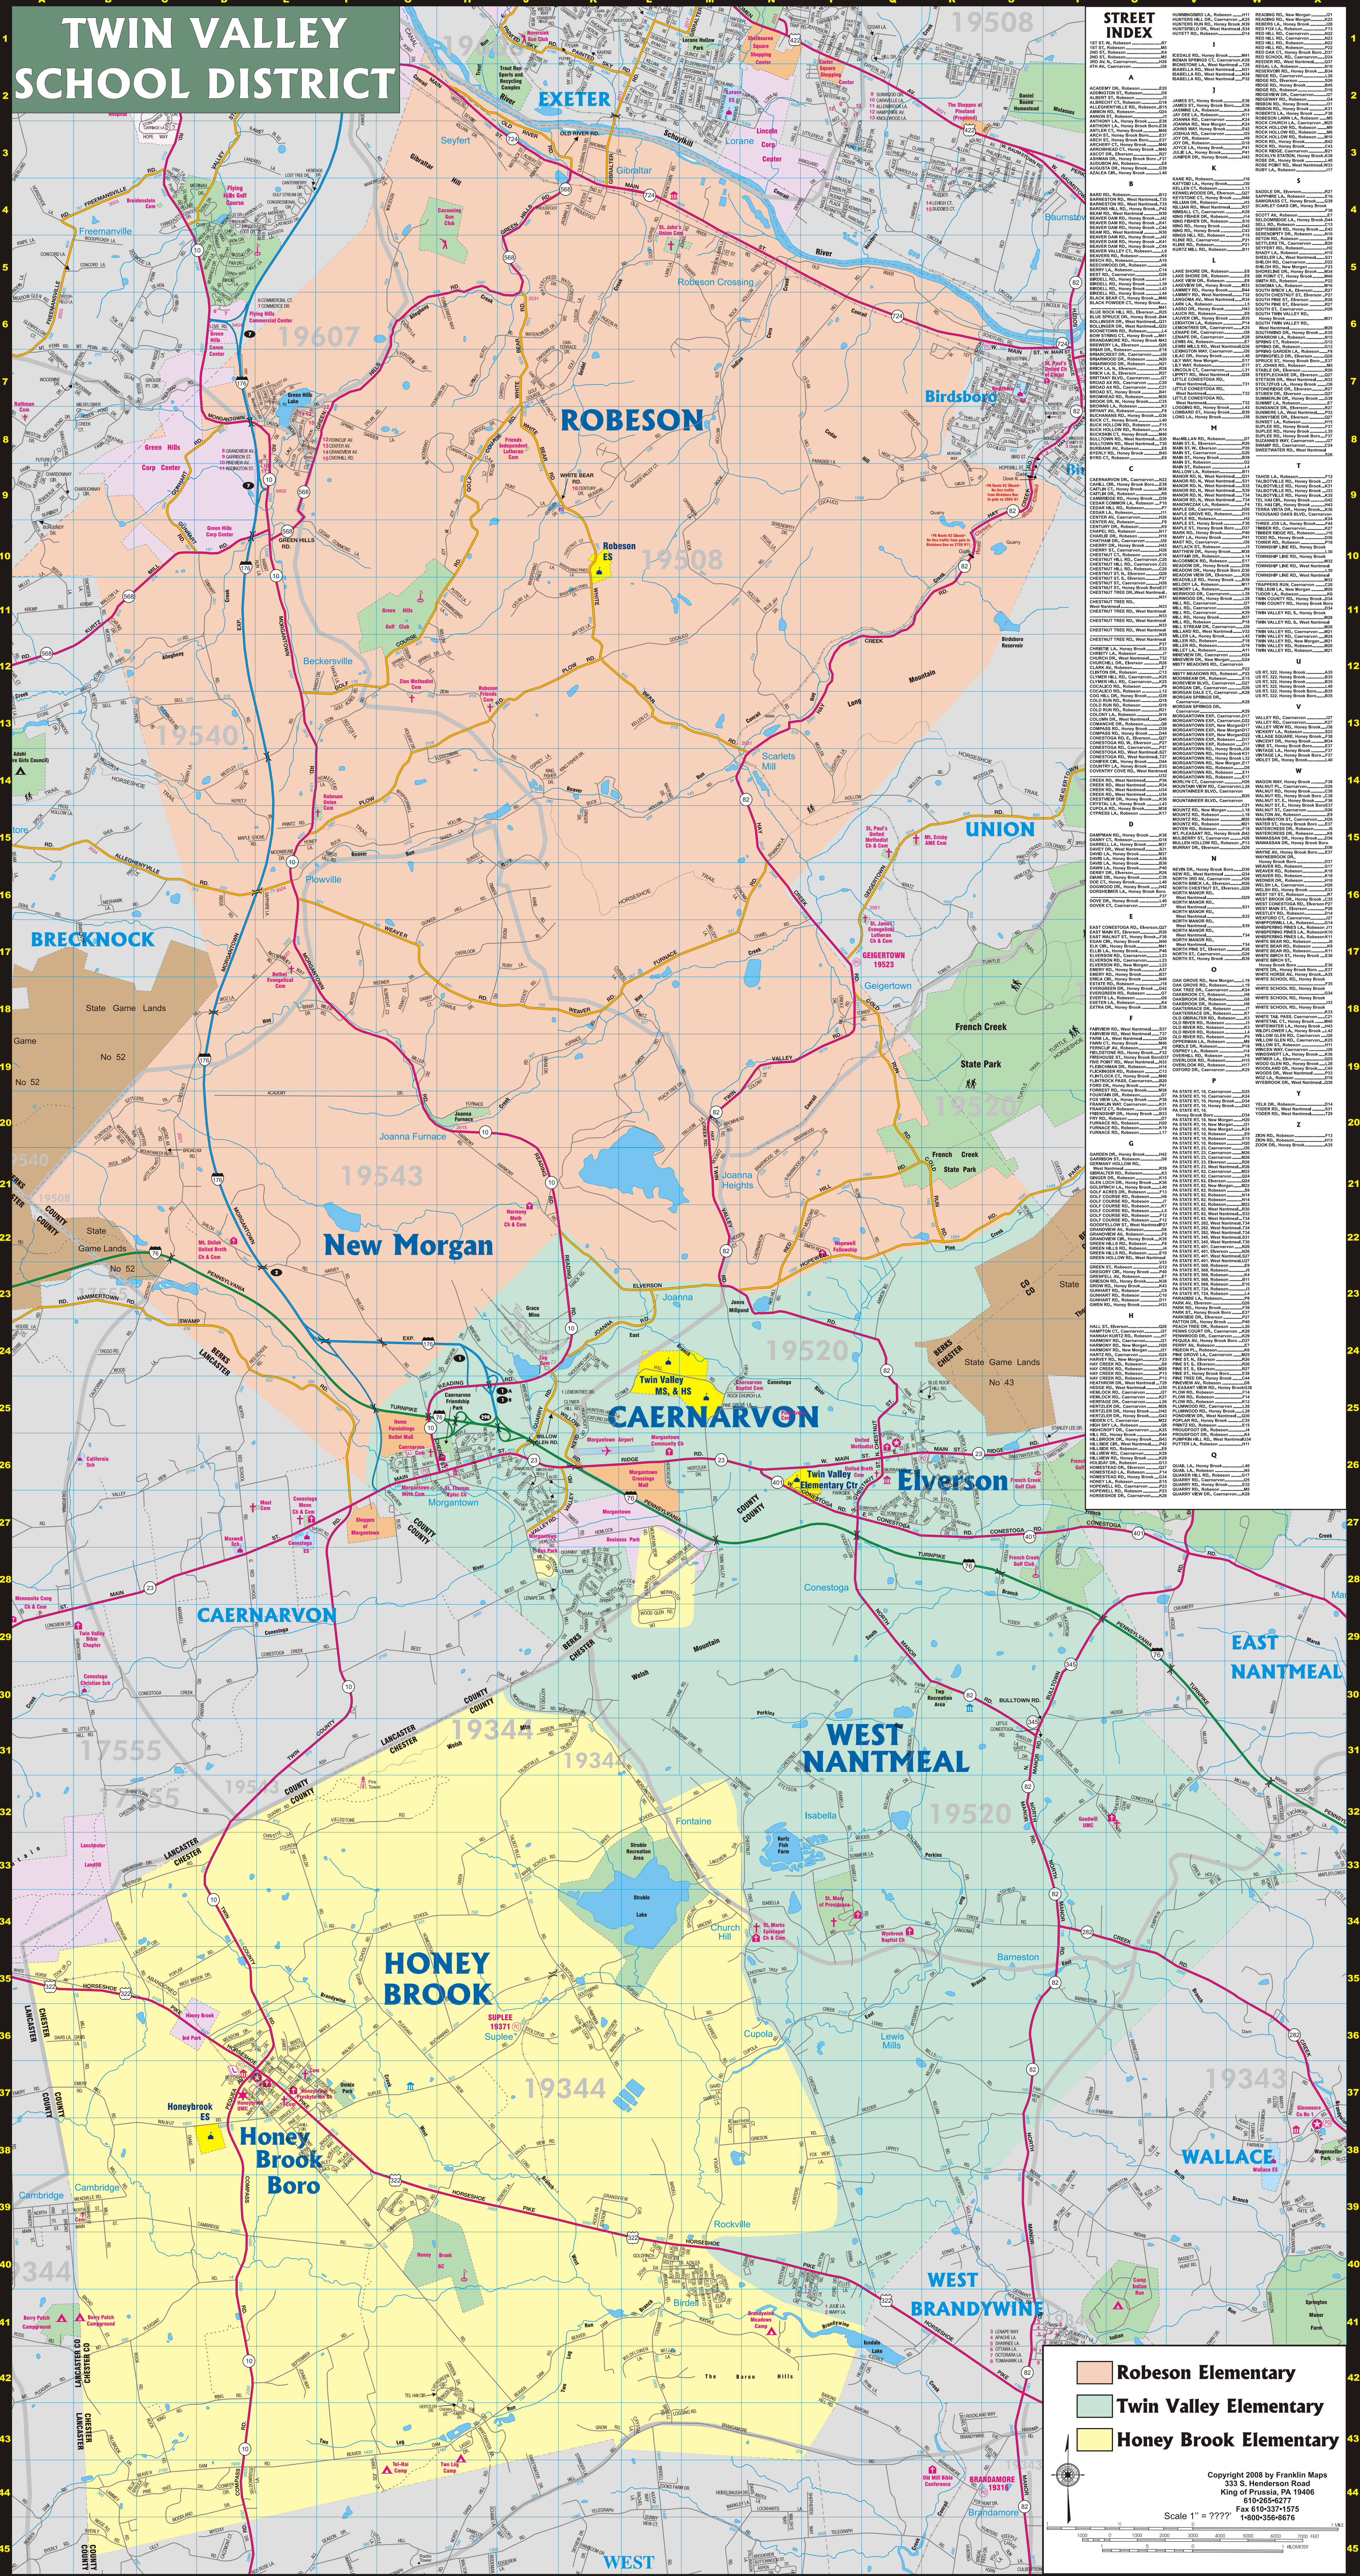

# TWIN VALLEY SCHOOL DISTRICT

### STREET INDEX

Column 1	Column 2	Column 3	Column 4	Column 5	Column 6	Column 7	Column 8	Column 9	Column 10
A	B	C	D	E	F	G	H	I	J
K	L	M	N	O	P	Q	R	S	T
U	V	W	X	Y	Z				

*(Note: The index table contains a dense list of street names corresponding to the grid coordinates.)*

- Robeson Elementary
- Twin Valley Elementary
- Honey Brook Elementary

Copyright 2008 by Franklin Maps  
333 S. Henderson Road  
King of Prussia, PA 19406  
610-337-1575  
Fax 610-337-1575  
Scale 1" = 7777'