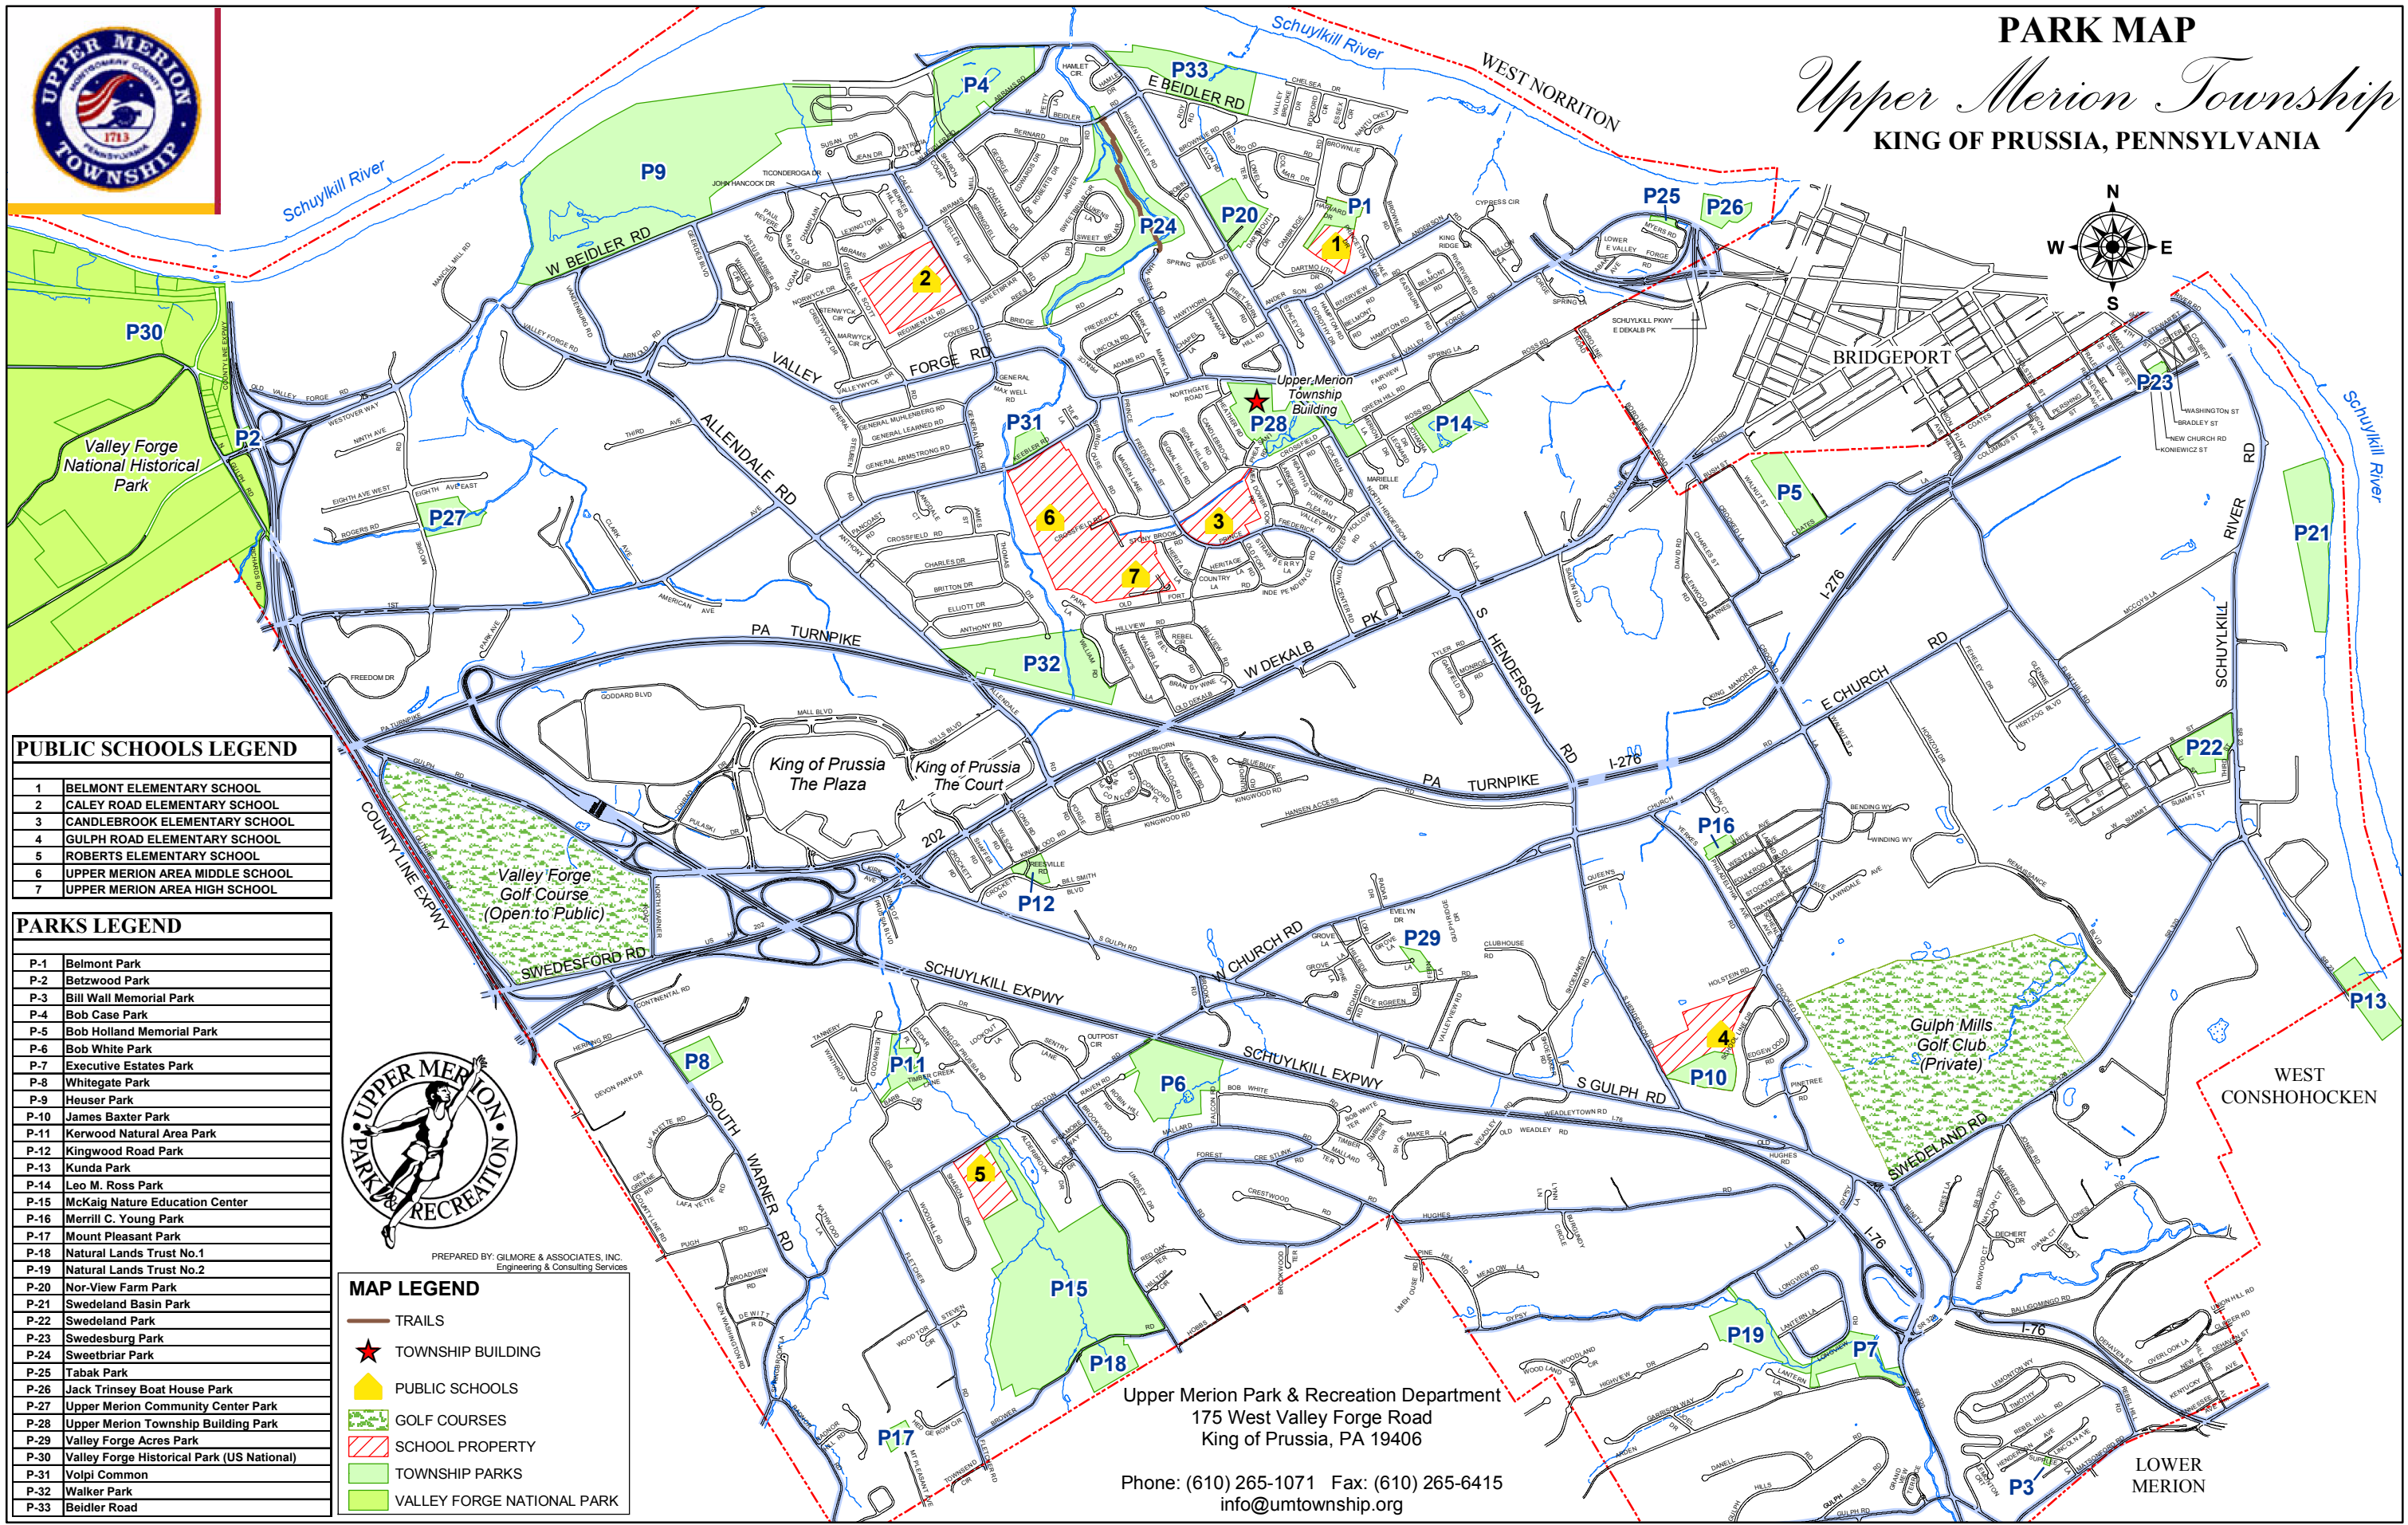

PARK MAP

Upper Merion Township KING OF PRUSSIA, PENNSYLVANIA

PUBLIC SCHOOLS LEGEND	
1	BELMONT ELEMENTARY SCHOOL
2	CALEY ROAD ELEMENTARY SCHOOL
3	CANDLEBROOK ELEMENTARY SCHOOL
4	GULPH ROAD ELEMENTARY SCHOOL
5	ROBERTS ELEMENTARY SCHOOL
6	UPPER MERION AREA MIDDLE SCHOOL
7	UPPER MERION AREA HIGH SCHOOL

PARKS LEGEND	
P-1	Belmont Park
P-2	Betzwood Park
P-3	Bill Wall Memorial Park
P-4	Bob Case Park
P-5	Bob Holland Memorial Park
P-6	Bob White Park
P-7	Executive Estates Park
P-8	Whitegate Park
P-9	Heuser Park
P-10	James Baxter Park
P-11	Kerwood Natural Area Park
P-12	Kingwood Road Park
P-13	Kunda Park
P-14	Leo M. Ross Park
P-15	McKaig Nature Education Center
P-16	Merrill C. Young Park
P-17	Mount Pleasant Park
P-18	Natural Lands Trust No.1
P-19	Natural Lands Trust No.2
P-20	Nor-View Farm Park
P-21	Swedeland Basin Park
P-22	Swedeland Park
P-23	Swedesburg Park
P-24	Sweetbriar Park
P-25	Tabak Park
P-26	Jack Trinsey Boat House Park
P-27	Upper Merion Community Center Park
P-28	Upper Merion Township Building Park
P-29	Valley Forge Acres Park
P-30	Valley Forge Historical Park (US National)
P-31	Volpi Common
P-32	Walker Park
P-33	Beidler Road