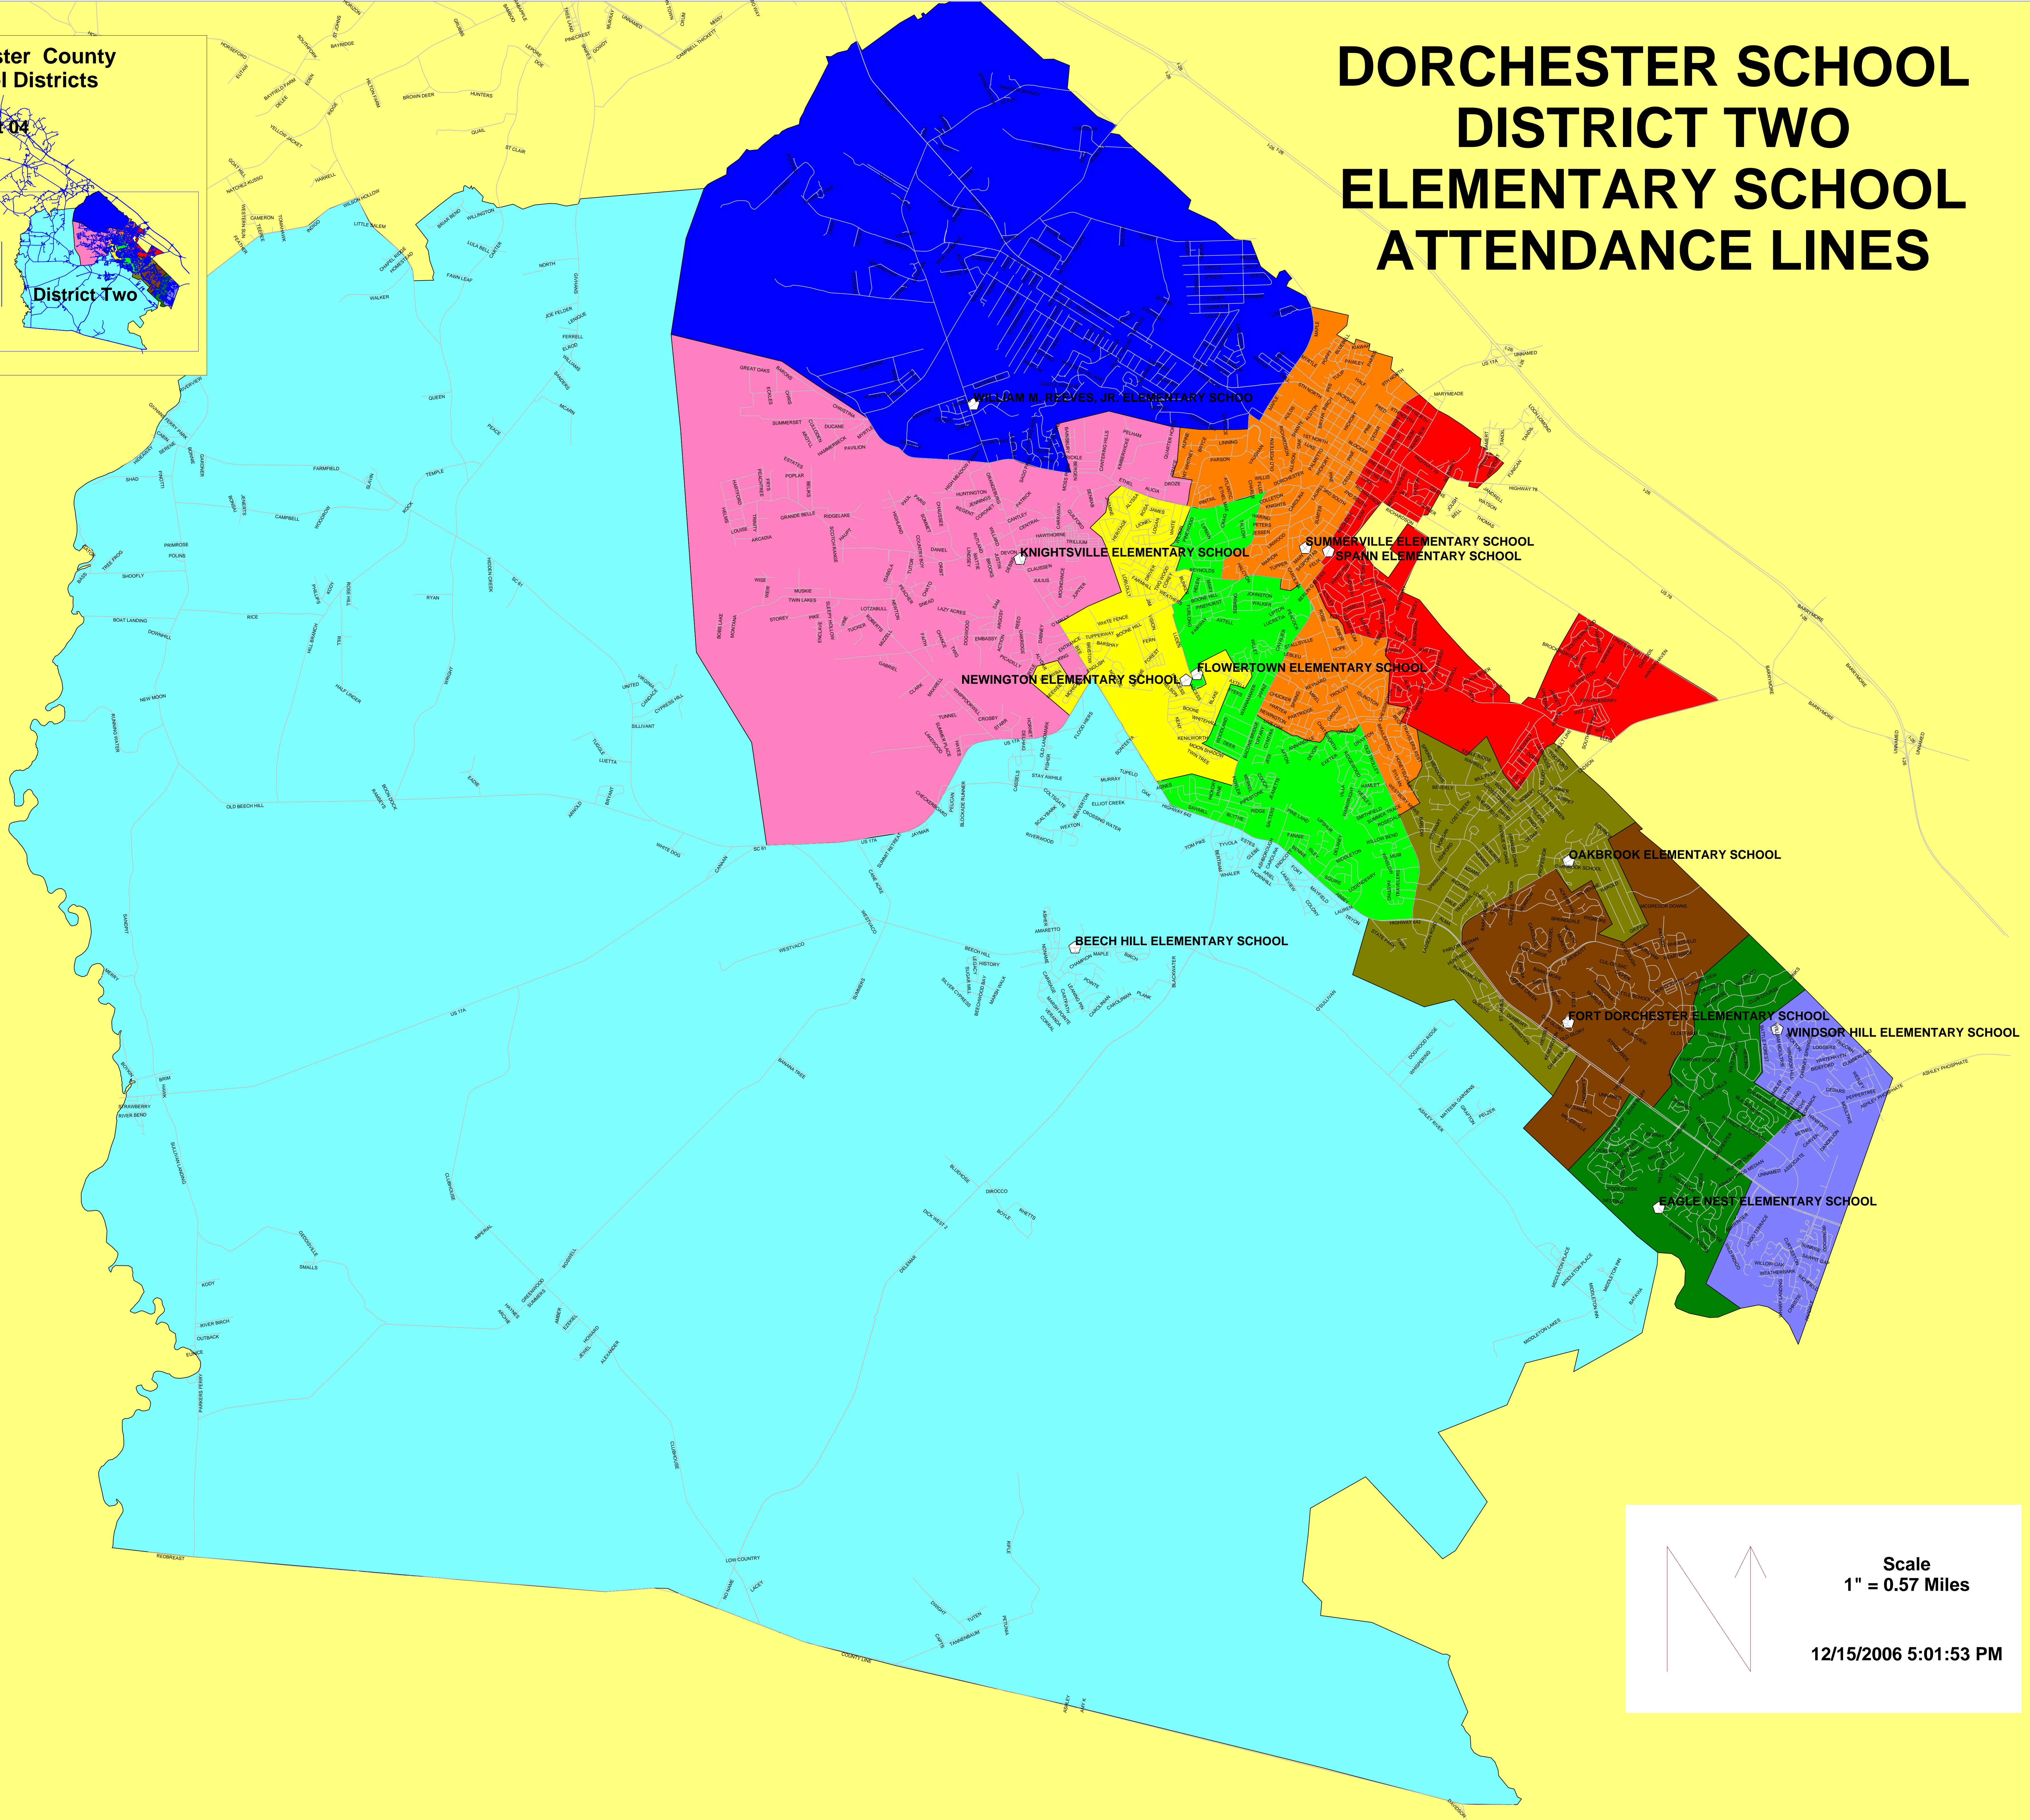

Dorchester County  
School Districts

District 04

District Two

# DORCHESTER SCHOOL DISTRICT TWO ELEMENTARY SCHOOL ATTENDANCE LINES

- ELEMENTARY 12/8/06
- WHES
  - FES
  - SES
  - FDES
  - RES
  - OES
  - NES
  - ENES
  - KES
  - BHES
  - SPANN
  - Other

Scale  
1" = 0.57 Miles