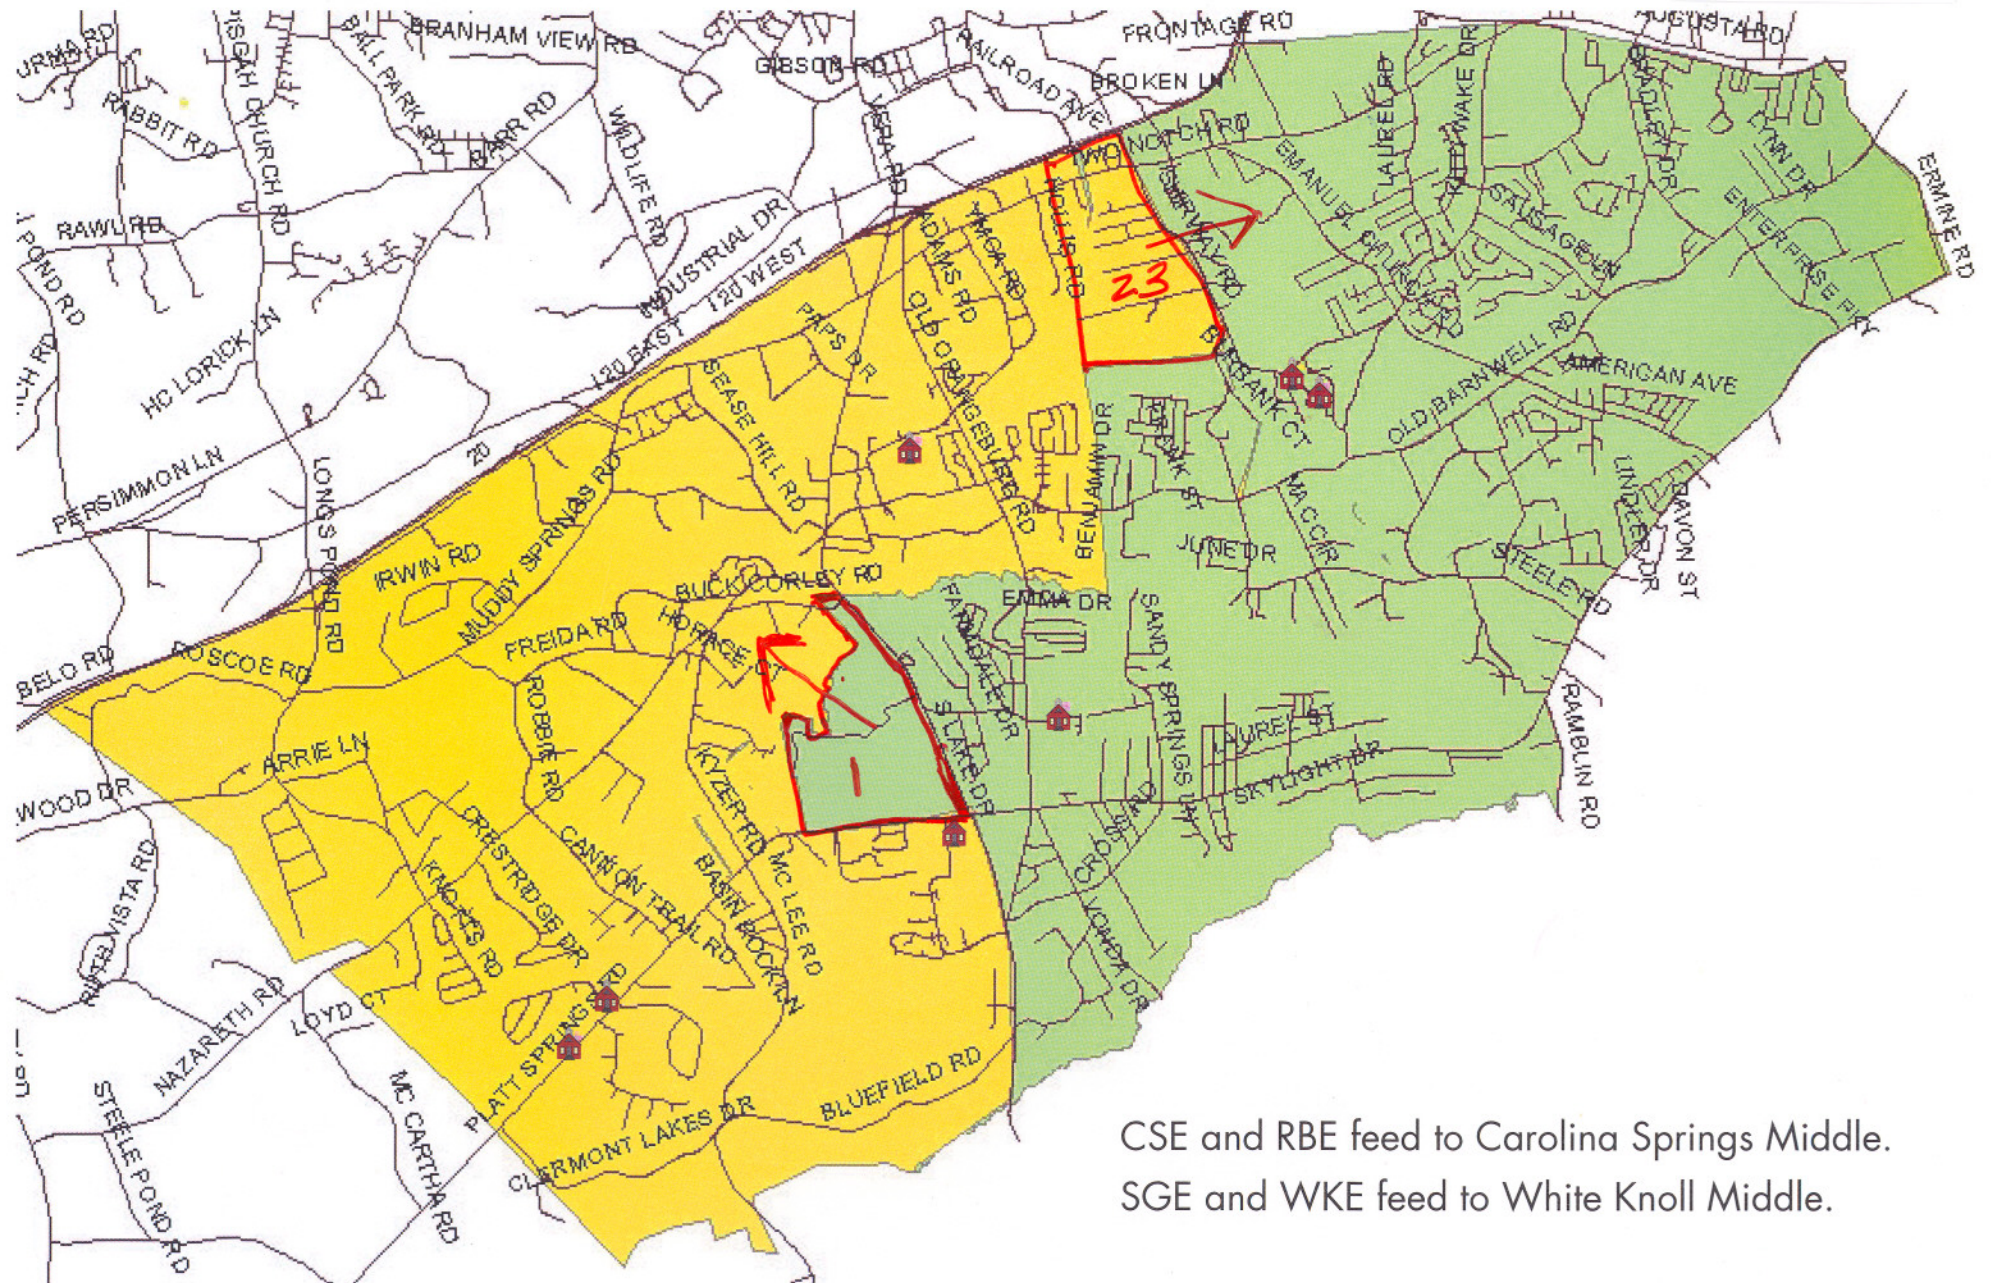

Proposed White Knoll Middle Schools

School	Grades	Current Enrollment	Proposed Enrollment
 Carolina Springs Middle	6-8	N/A	608-23+1=586
 White Knoll Middle	6-8	1,373	765+23-1=787

CSE and RBE feed to Carolina Springs Middle.
SGE and WKE feed to White Knoll Middle.