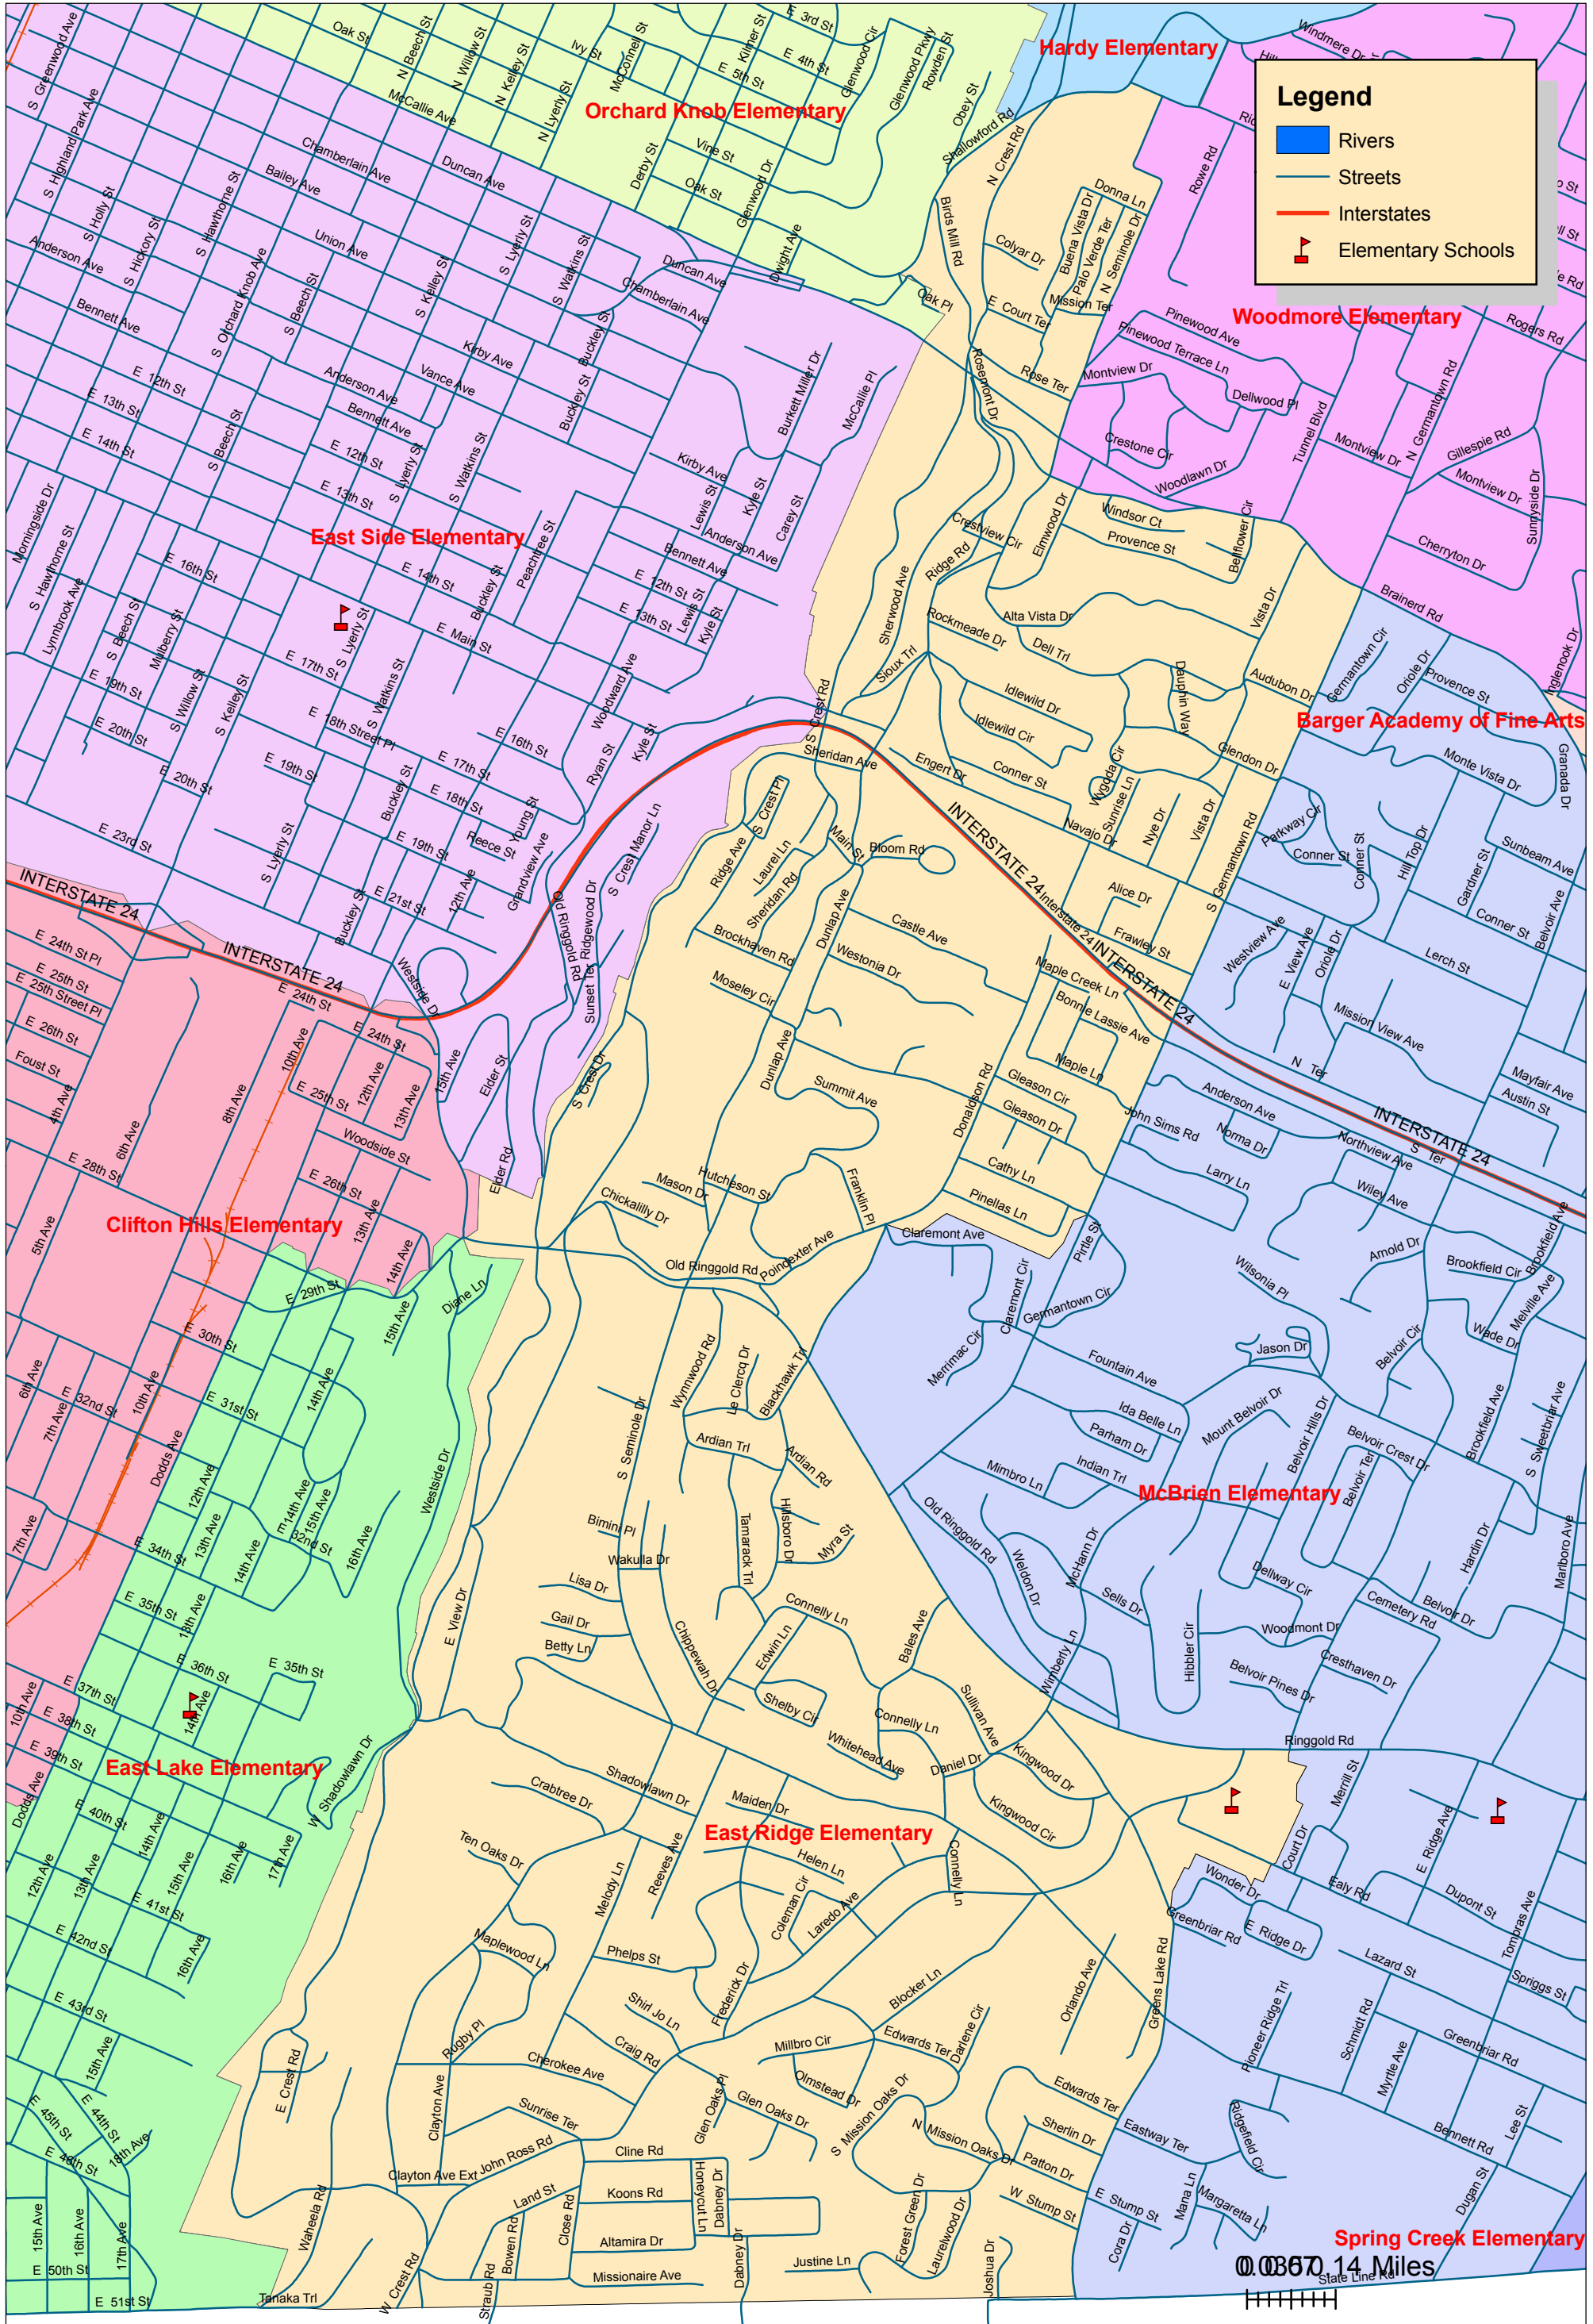

East Ridge Elementary

Approved 03/03/1999

Legend

- Rivers
- Streets
- Interstates
- Elementary Schools

0.0367 0.14 Miles
State Line