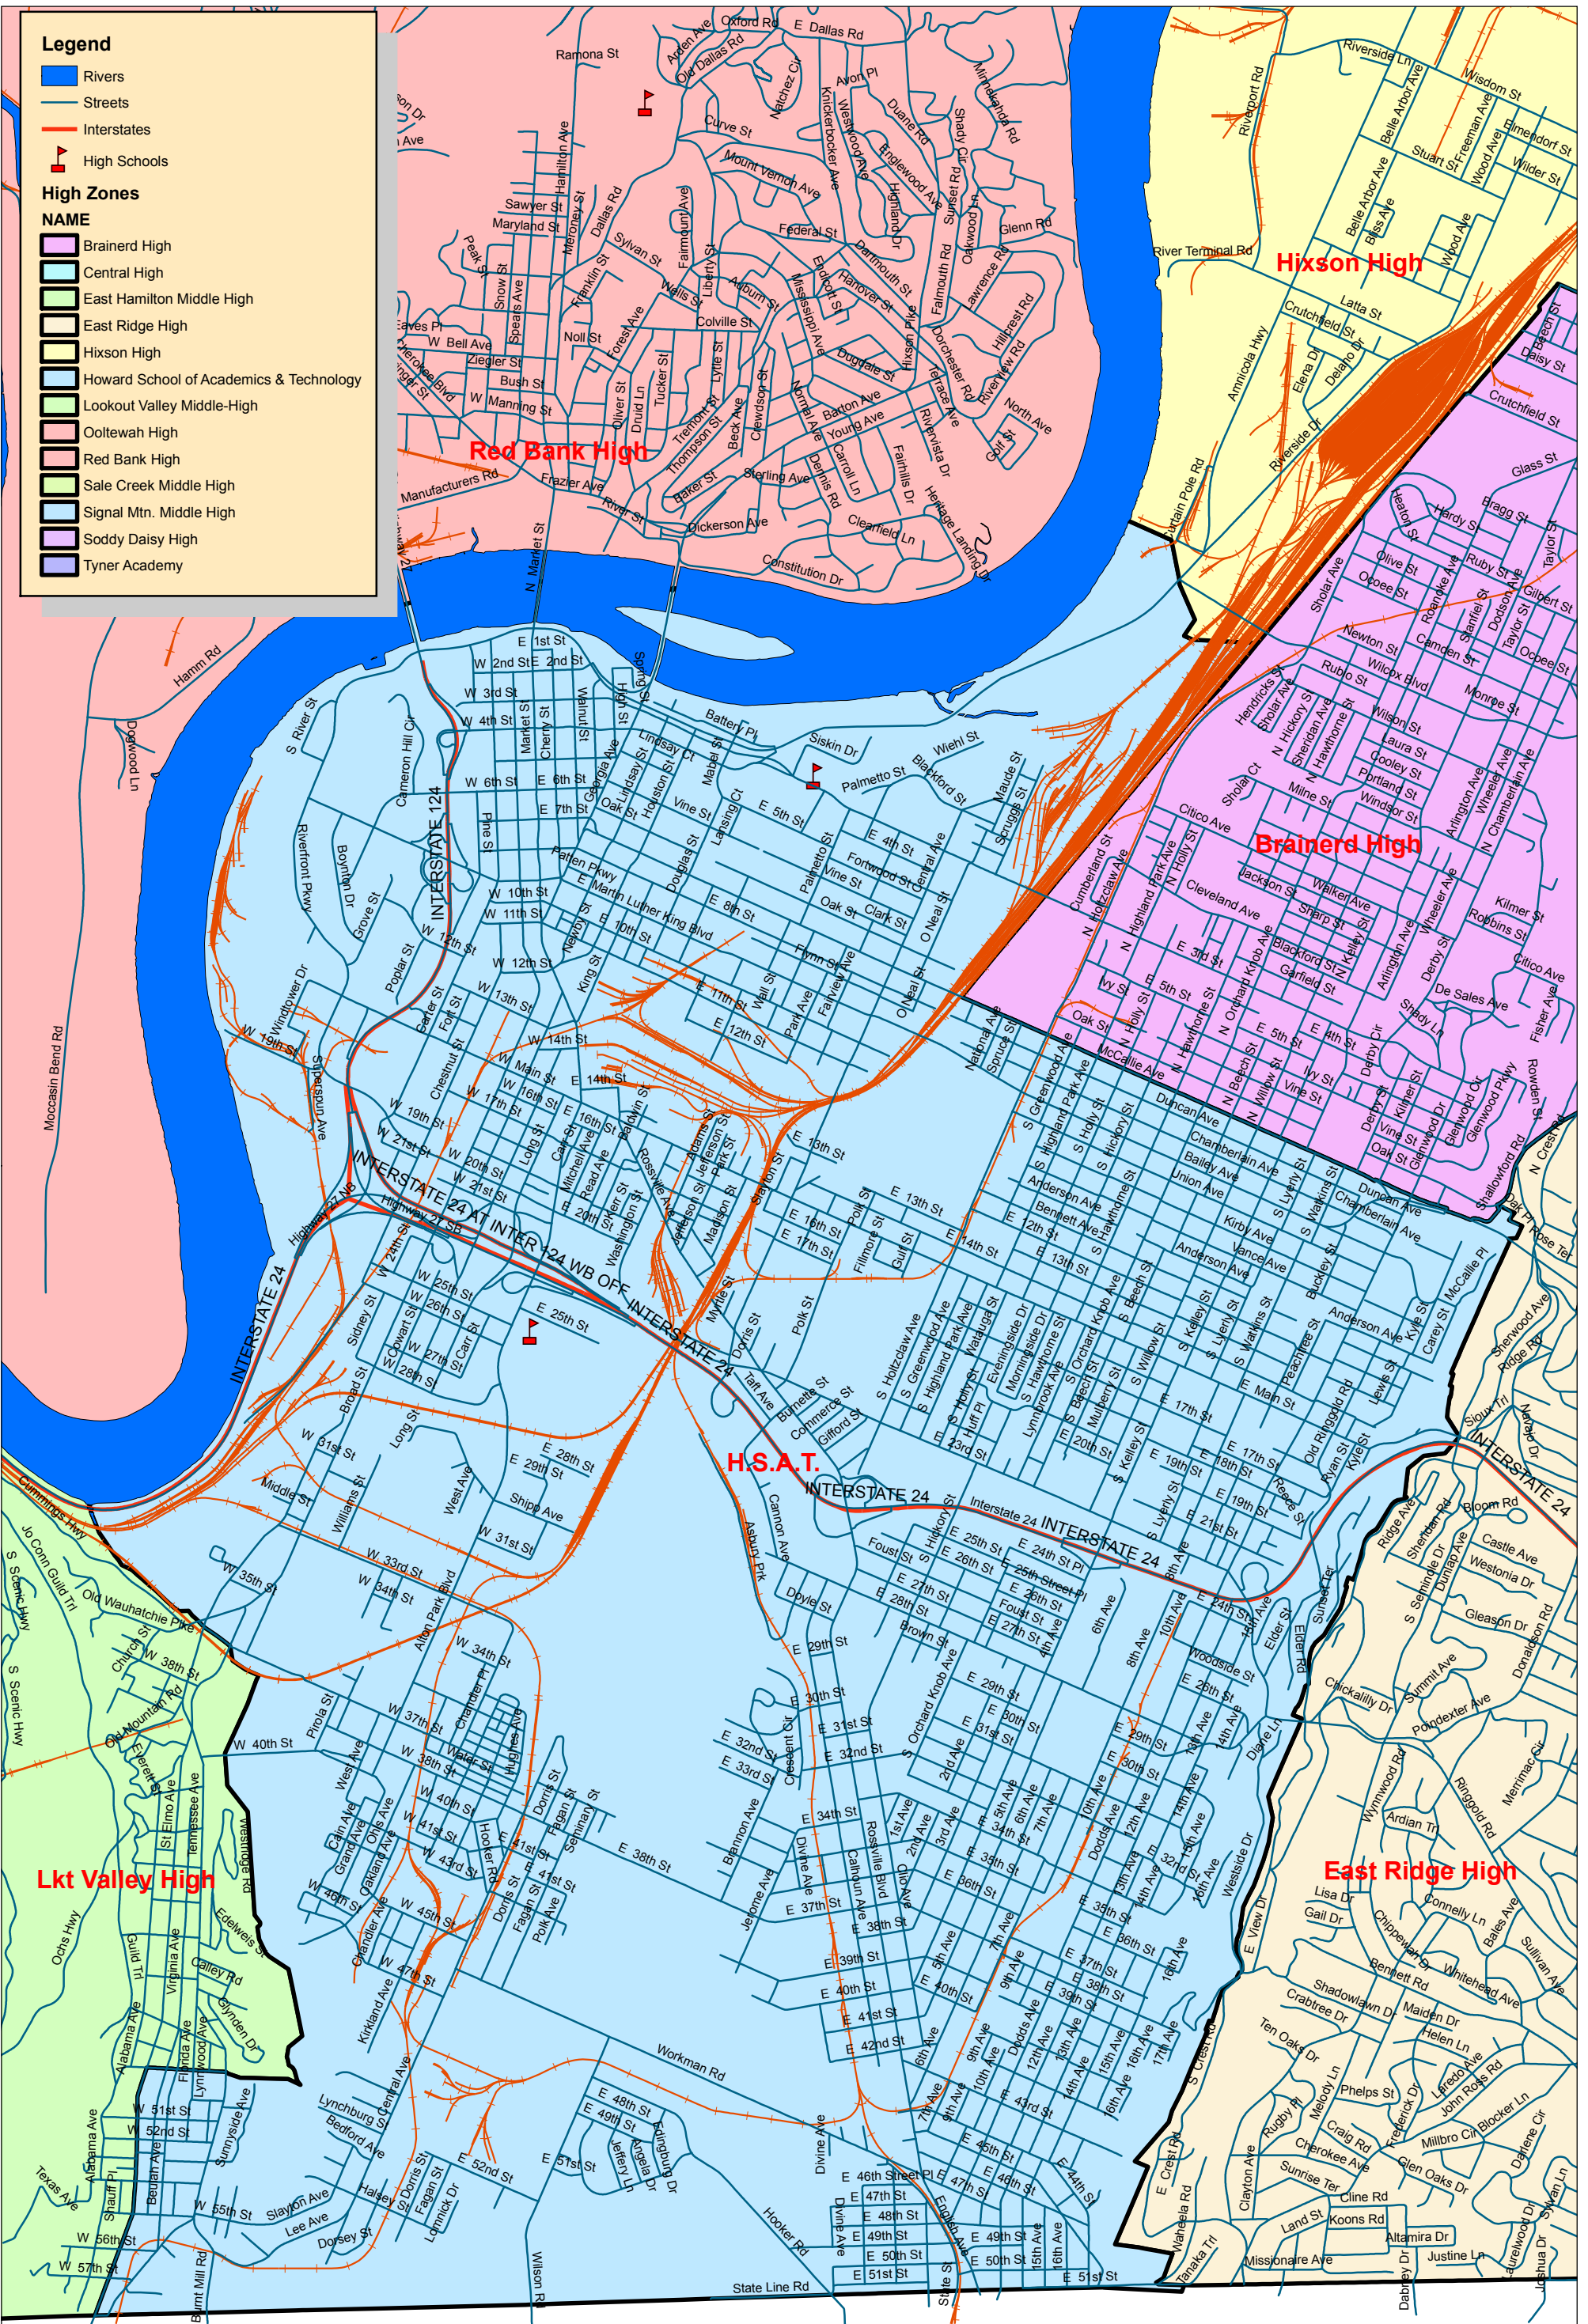

# H.S.A.T.

Revised 12/13/2007

**Legend**

- █ Rivers
- Streets
- Interstates
- ▬ High Schools

**High Zones**

**NAME**

- Brainerd High
- Central High
- East Hamilton Middle High
- East Ridge High
- Hixson High
- Howard School of Academics & Technology
- Lookout Valley Middle-High
- Ooltewah High
- Red Bank High
- Sale Creek Middle High
- Signal Mtn. Middle High
- Soddy Daisy High
- Tyner Academy