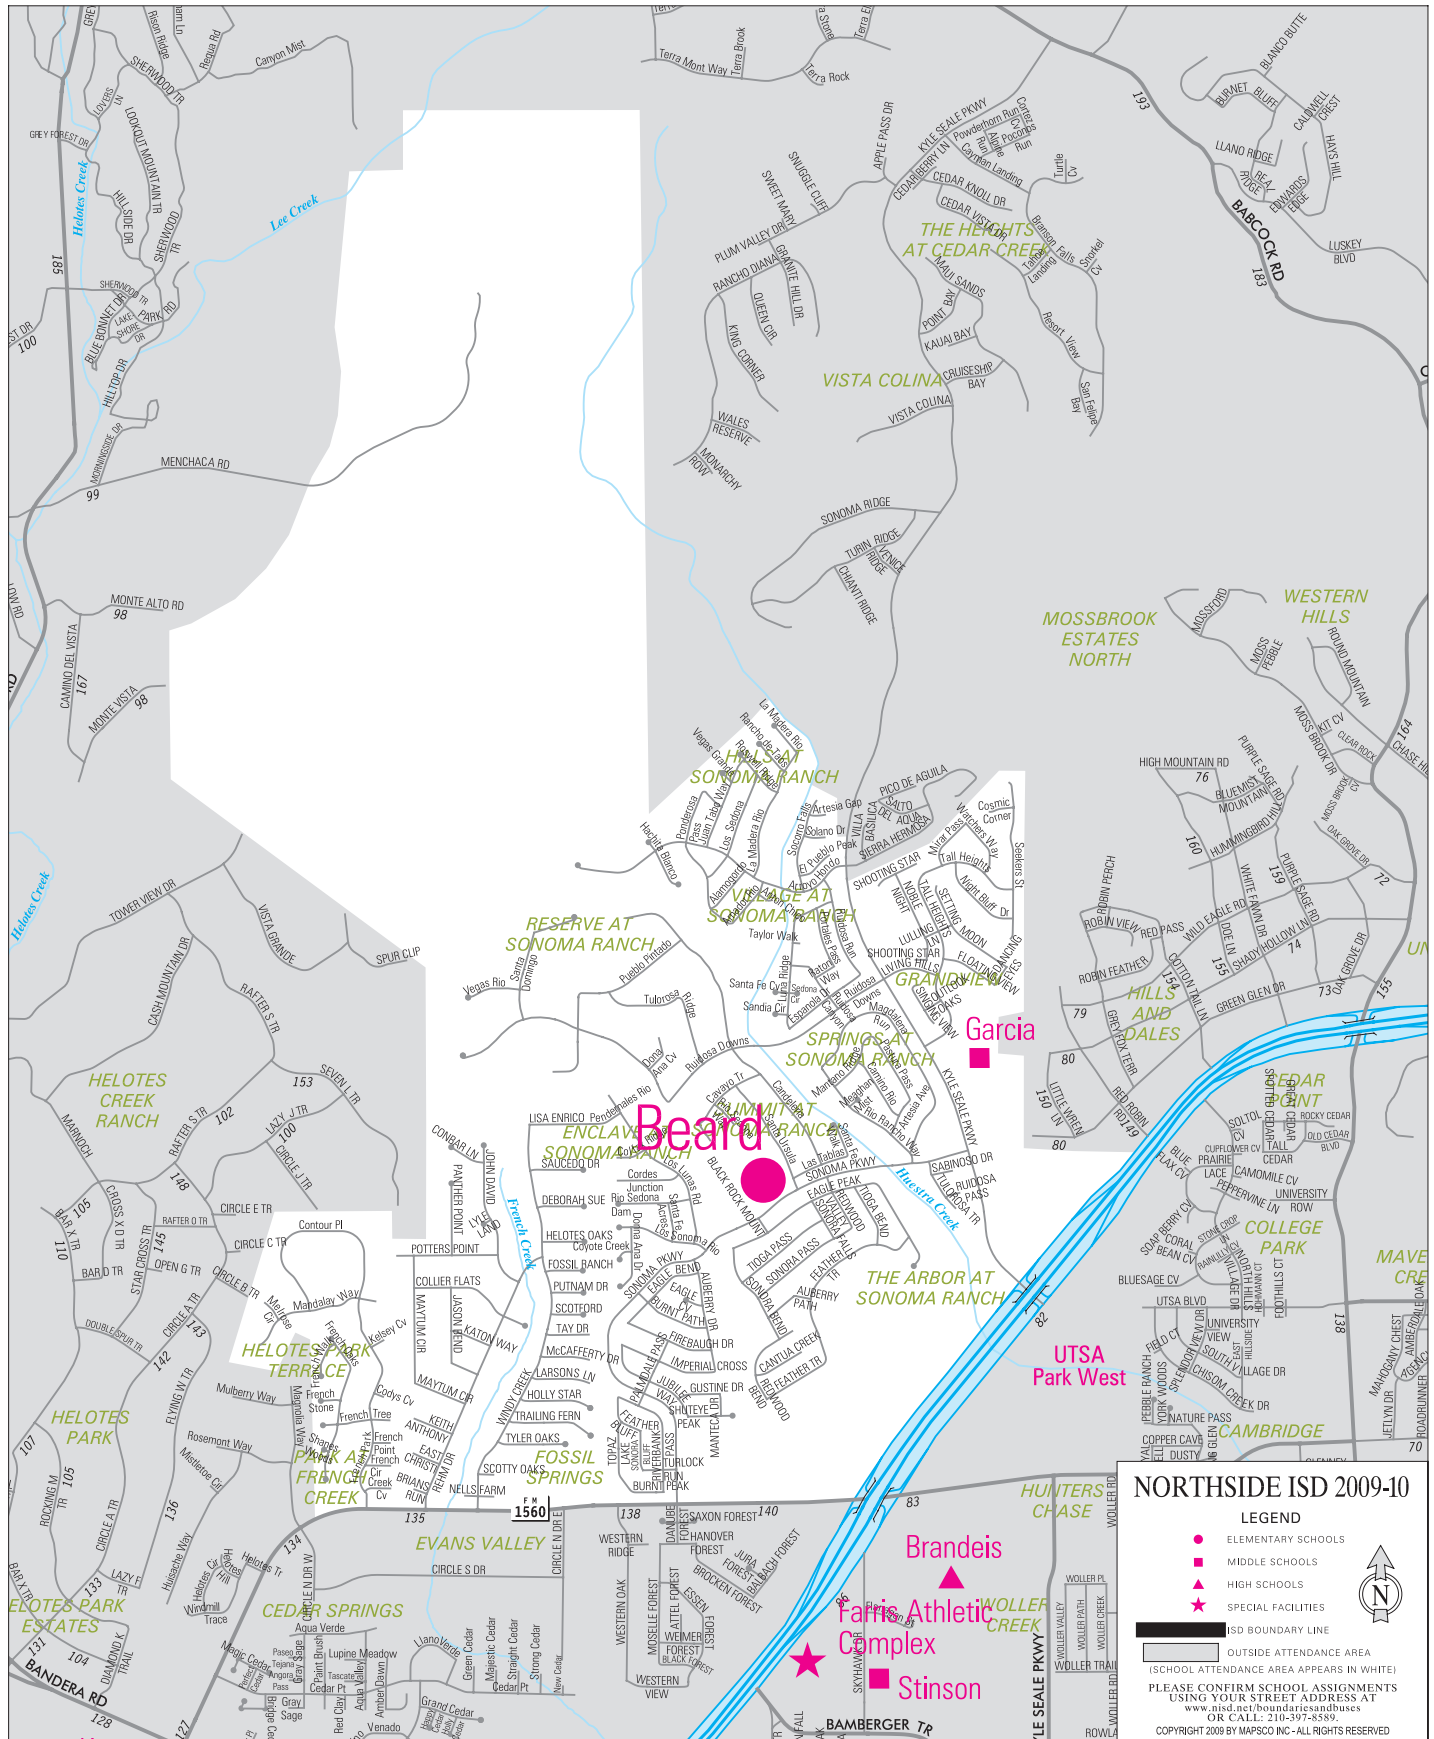

Beard Elementary Attendance Area

NORTHSIDE ISD 2009-10

LEGEND

- ELEMENTARY SCHOOLS
- MIDDLE SCHOOLS
- ▲ HIGH SCHOOLS
- ★ SPECIAL FACILITIES
- ISD BOUNDARY LINE
- OUTSIDE ATTENDANCE AREA (SCHOOL ATTENDANCE AREA APPEARS IN WHITE)

PLEASE CONFIRM SCHOOL ASSIGNMENTS USING YOUR STREET ADDRESS AT
www.nisd.net/boundariesanduses
 OR CALL: 218-397-8589

COPYRIGHT 2009 BY MAPSCO INC - ALL RIGHTS RESERVED