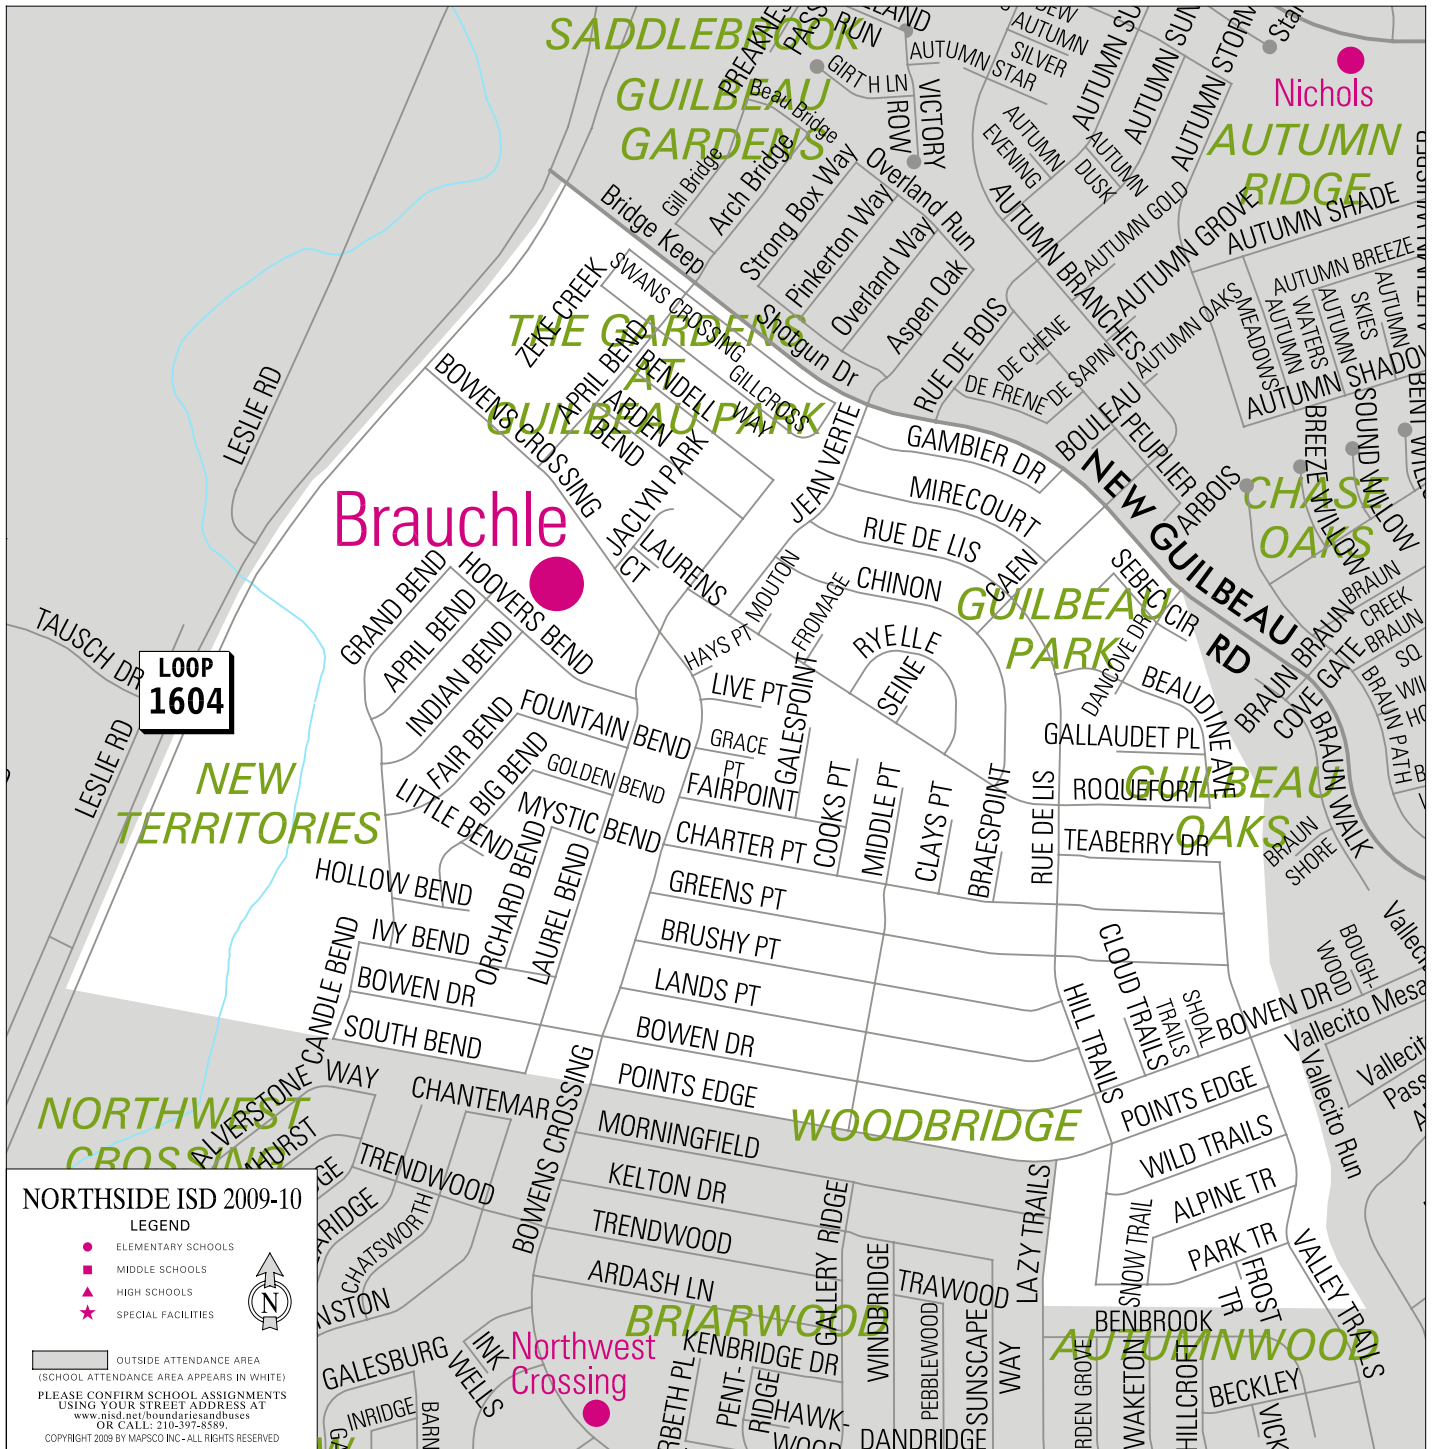

Brauchle Elementary Attendance Area

2009-10