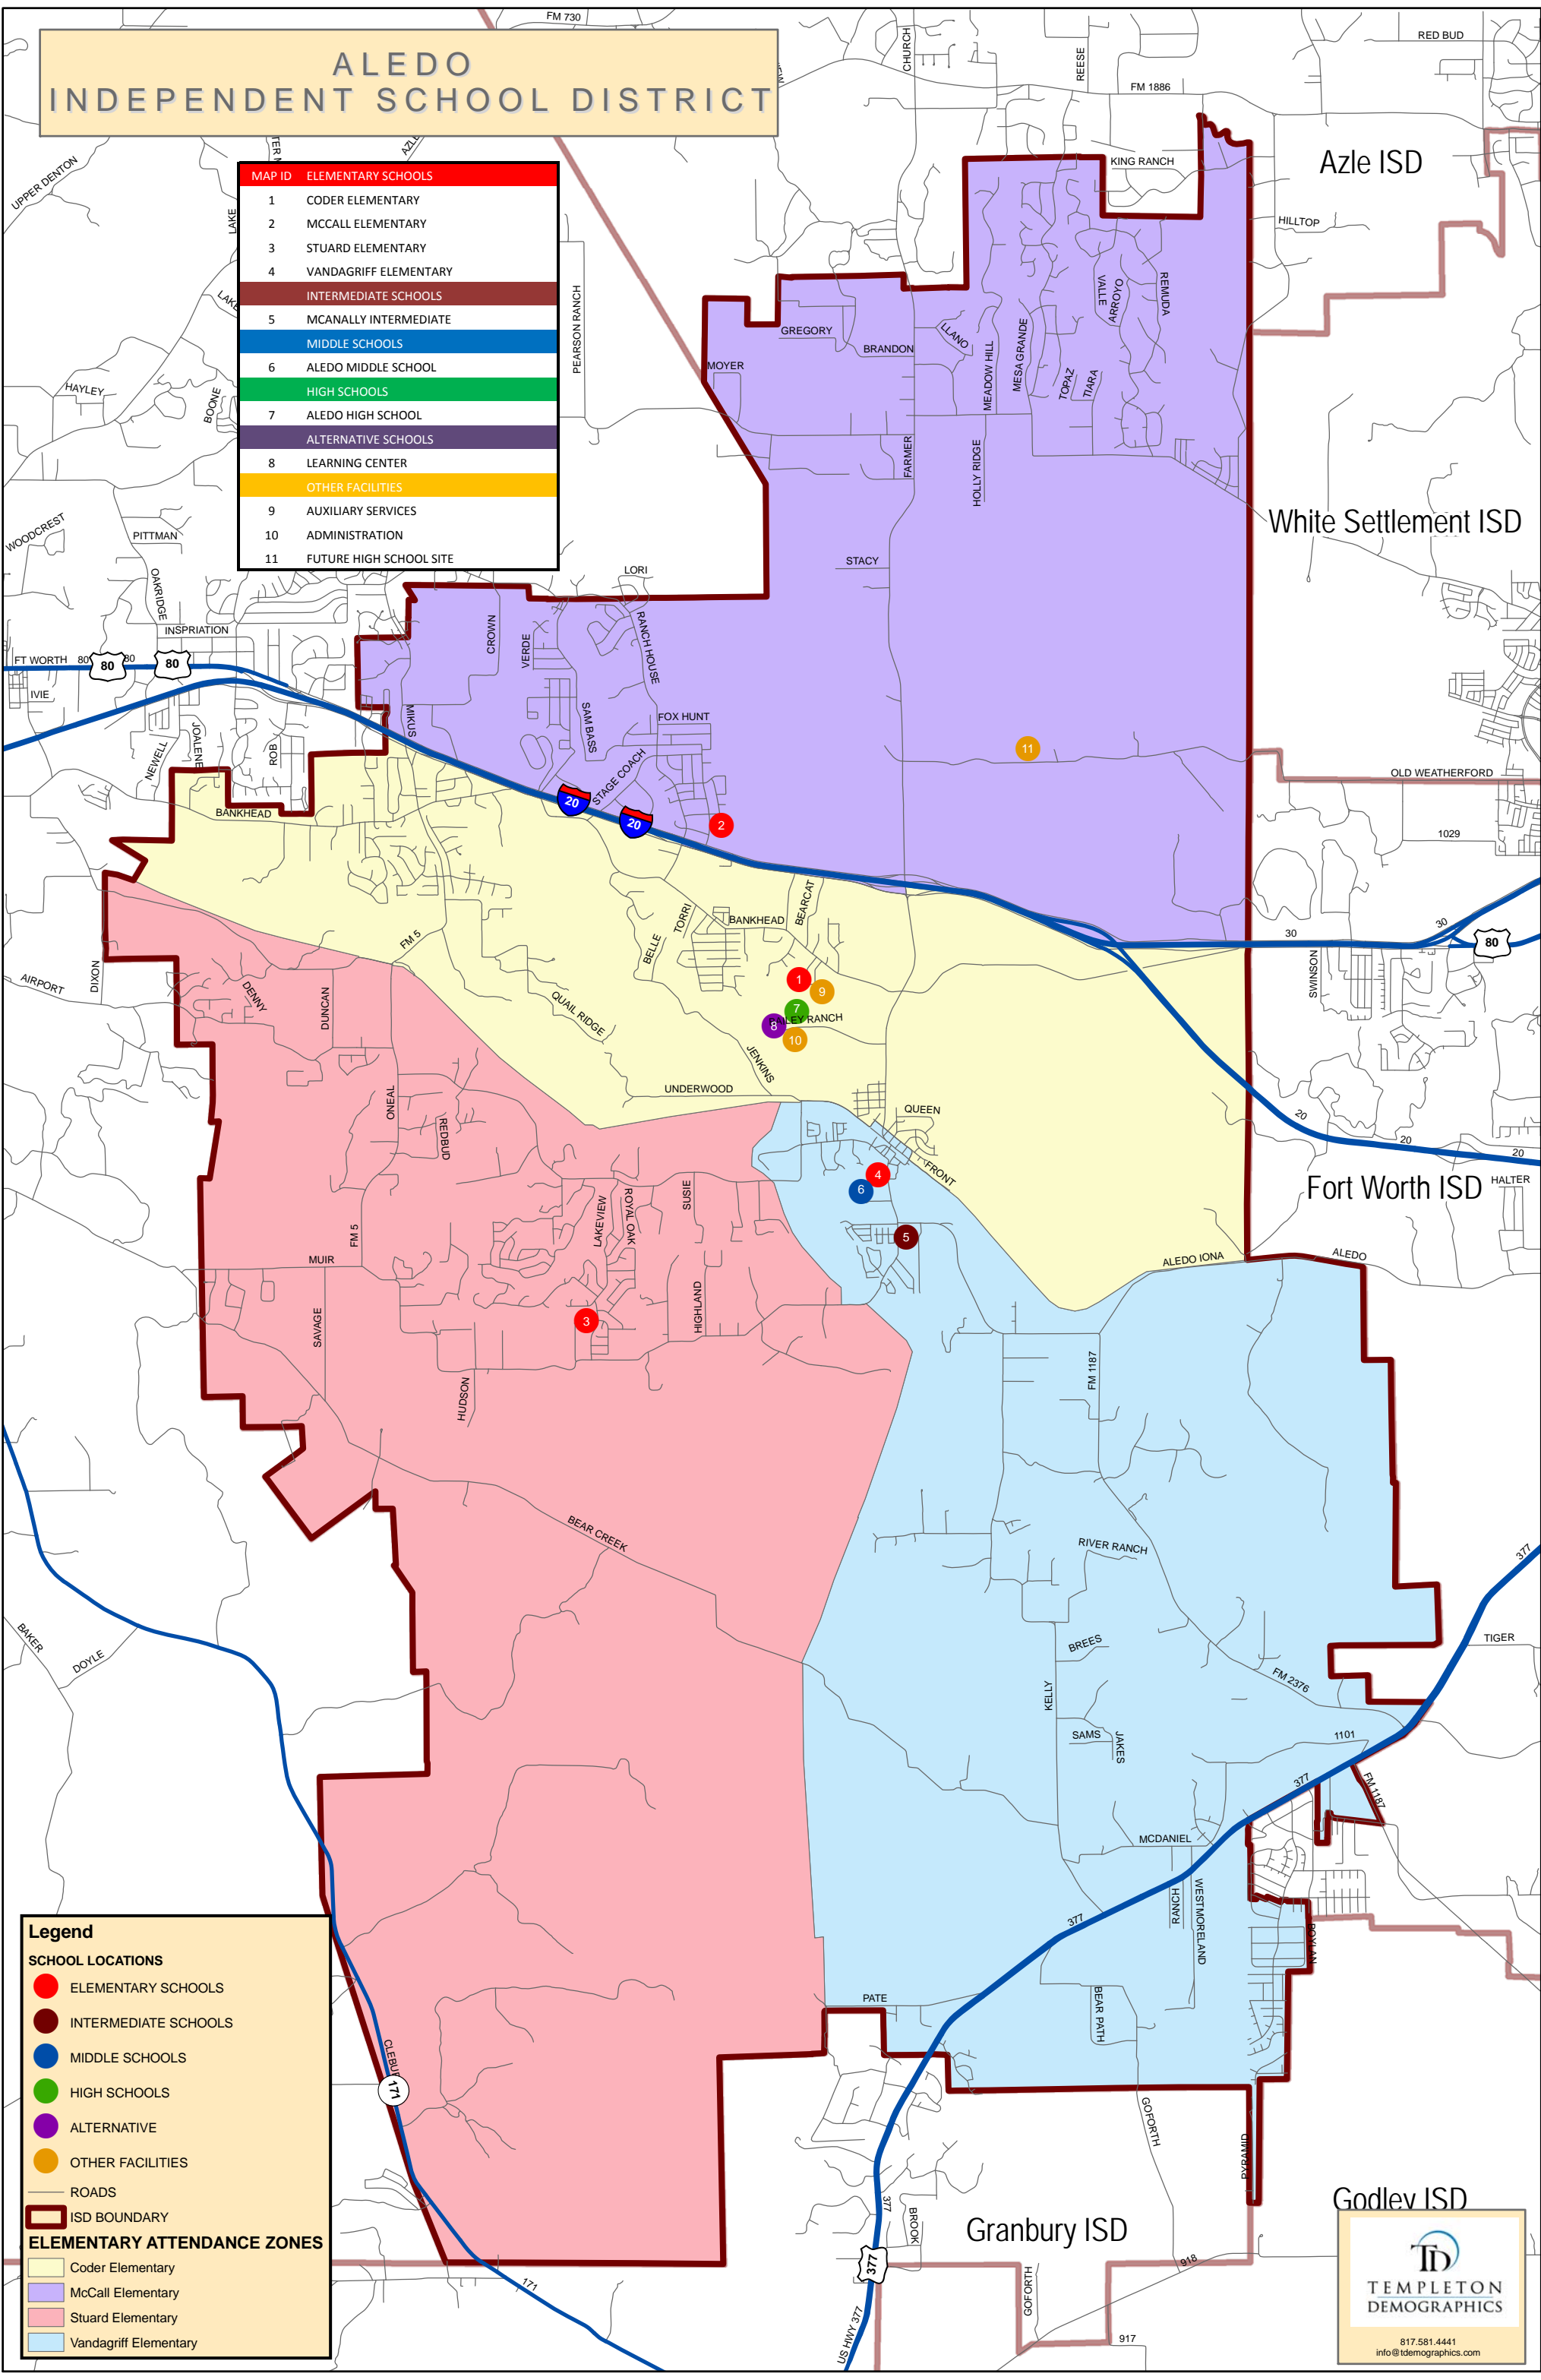

# ALEDO INDEPENDENT SCHOOL DISTRICT

MAP ID	ELEMENTARY SCHOOLS
1	CODER ELEMENTARY
2	MCCALL ELEMENTARY
3	STUARD ELEMENTARY
4	VANDAGRIFF ELEMENTARY
INTERMEDIATE SCHOOLS	
5	MCANALLY INTERMEDIATE
MIDDLE SCHOOLS	
6	ALEDO MIDDLE SCHOOL
HIGH SCHOOLS	
7	ALEDO HIGH SCHOOL
ALTERNATIVE SCHOOLS	
8	LEARNING CENTER
OTHER FACILITIES	
9	AUXILIARY SERVICES
10	ADMINISTRATION
11	FUTURE HIGH SCHOOL SITE

**Legend**

**SCHOOL LOCATIONS**

- ELEMENTARY SCHOOLS
- INTERMEDIATE SCHOOLS
- MIDDLE SCHOOLS
- HIGH SCHOOLS
- ALTERNATIVE
- OTHER FACILITIES

— ROADS

▭ ISD BOUNDARY

**ELEMENTARY ATTENDANCE ZONES**

- ▭ Coder Elementary
- ▭ McCall Elementary
- ▭ Stuard Elementary
- ▭ Vandagriff Elementary