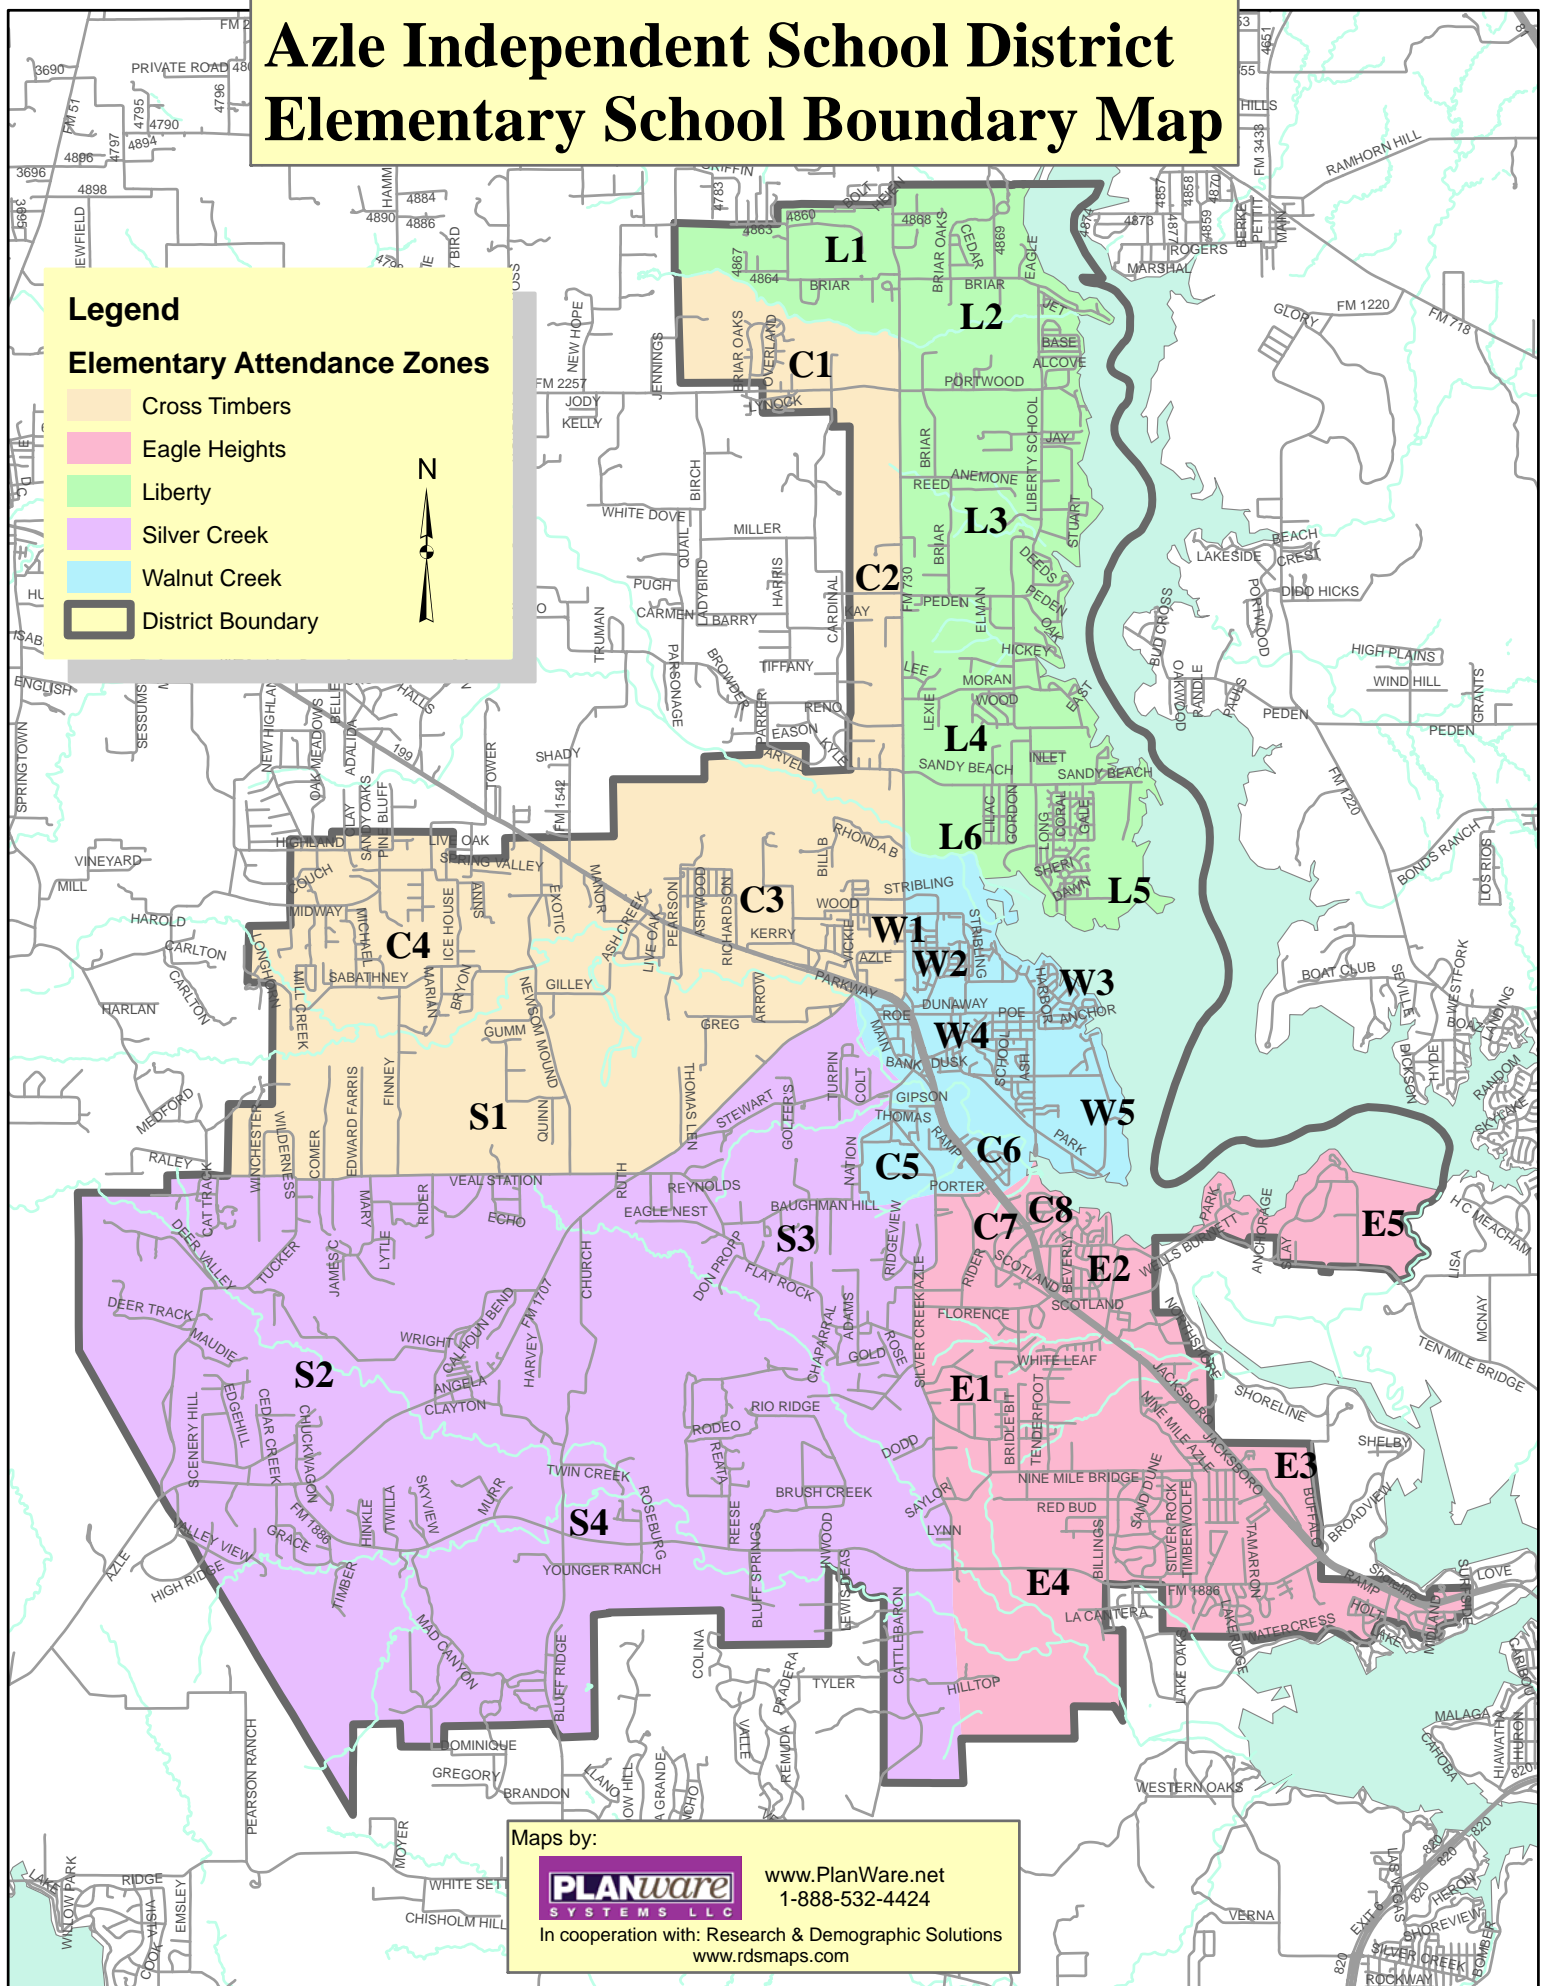

# Azle Independent School District Elementary School Boundary Map

## Legend

### Elementary Attendance Zones

- Cross Timbers
- Eagle Heights
- Liberty
- Silver Creek
- Walnut Creek
- District Boundary

Maps by:

www.PlanWare.net  
1-888-532-4424

In cooperation with: Research & Demographic Solutions  
www.rdsmaps.com