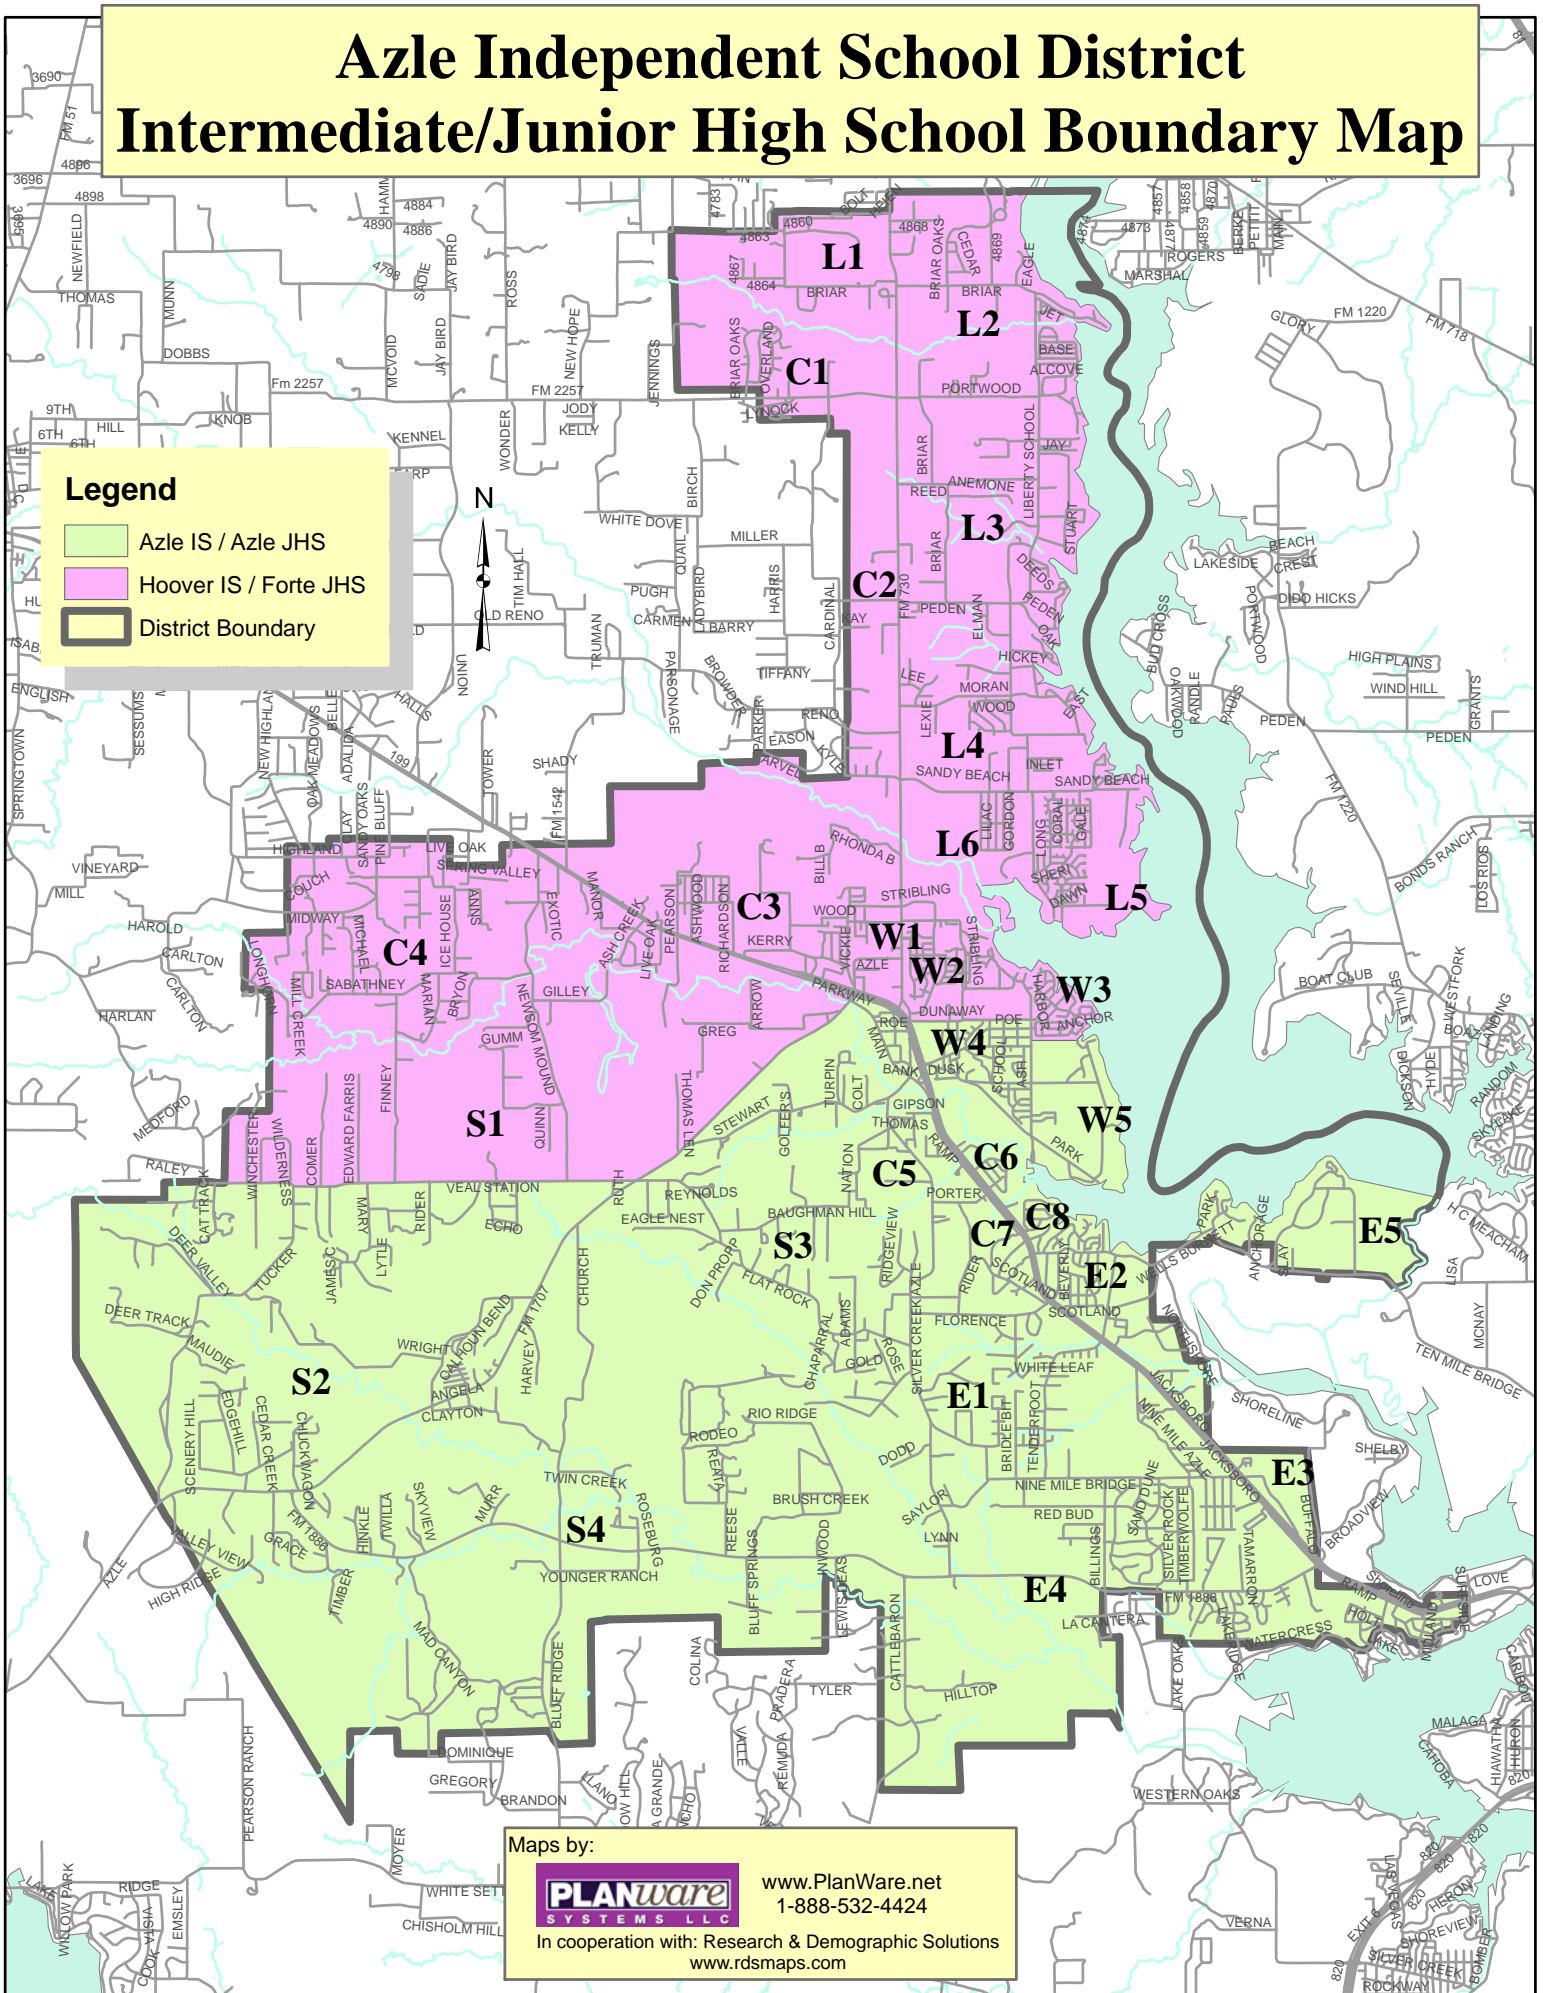

Azle Independent School District Intermediate/Junior High School Boundary Map

Legend

- Azle IS / Azle JHS
- Hoover IS / Forte JHS
- District Boundary

Maps by:

PLANware
SYSTEMS LLC

www.PlanWare.net
1-888-532-4424

In cooperation with: Research & Demographic Solutions
www.rdsmaps.com