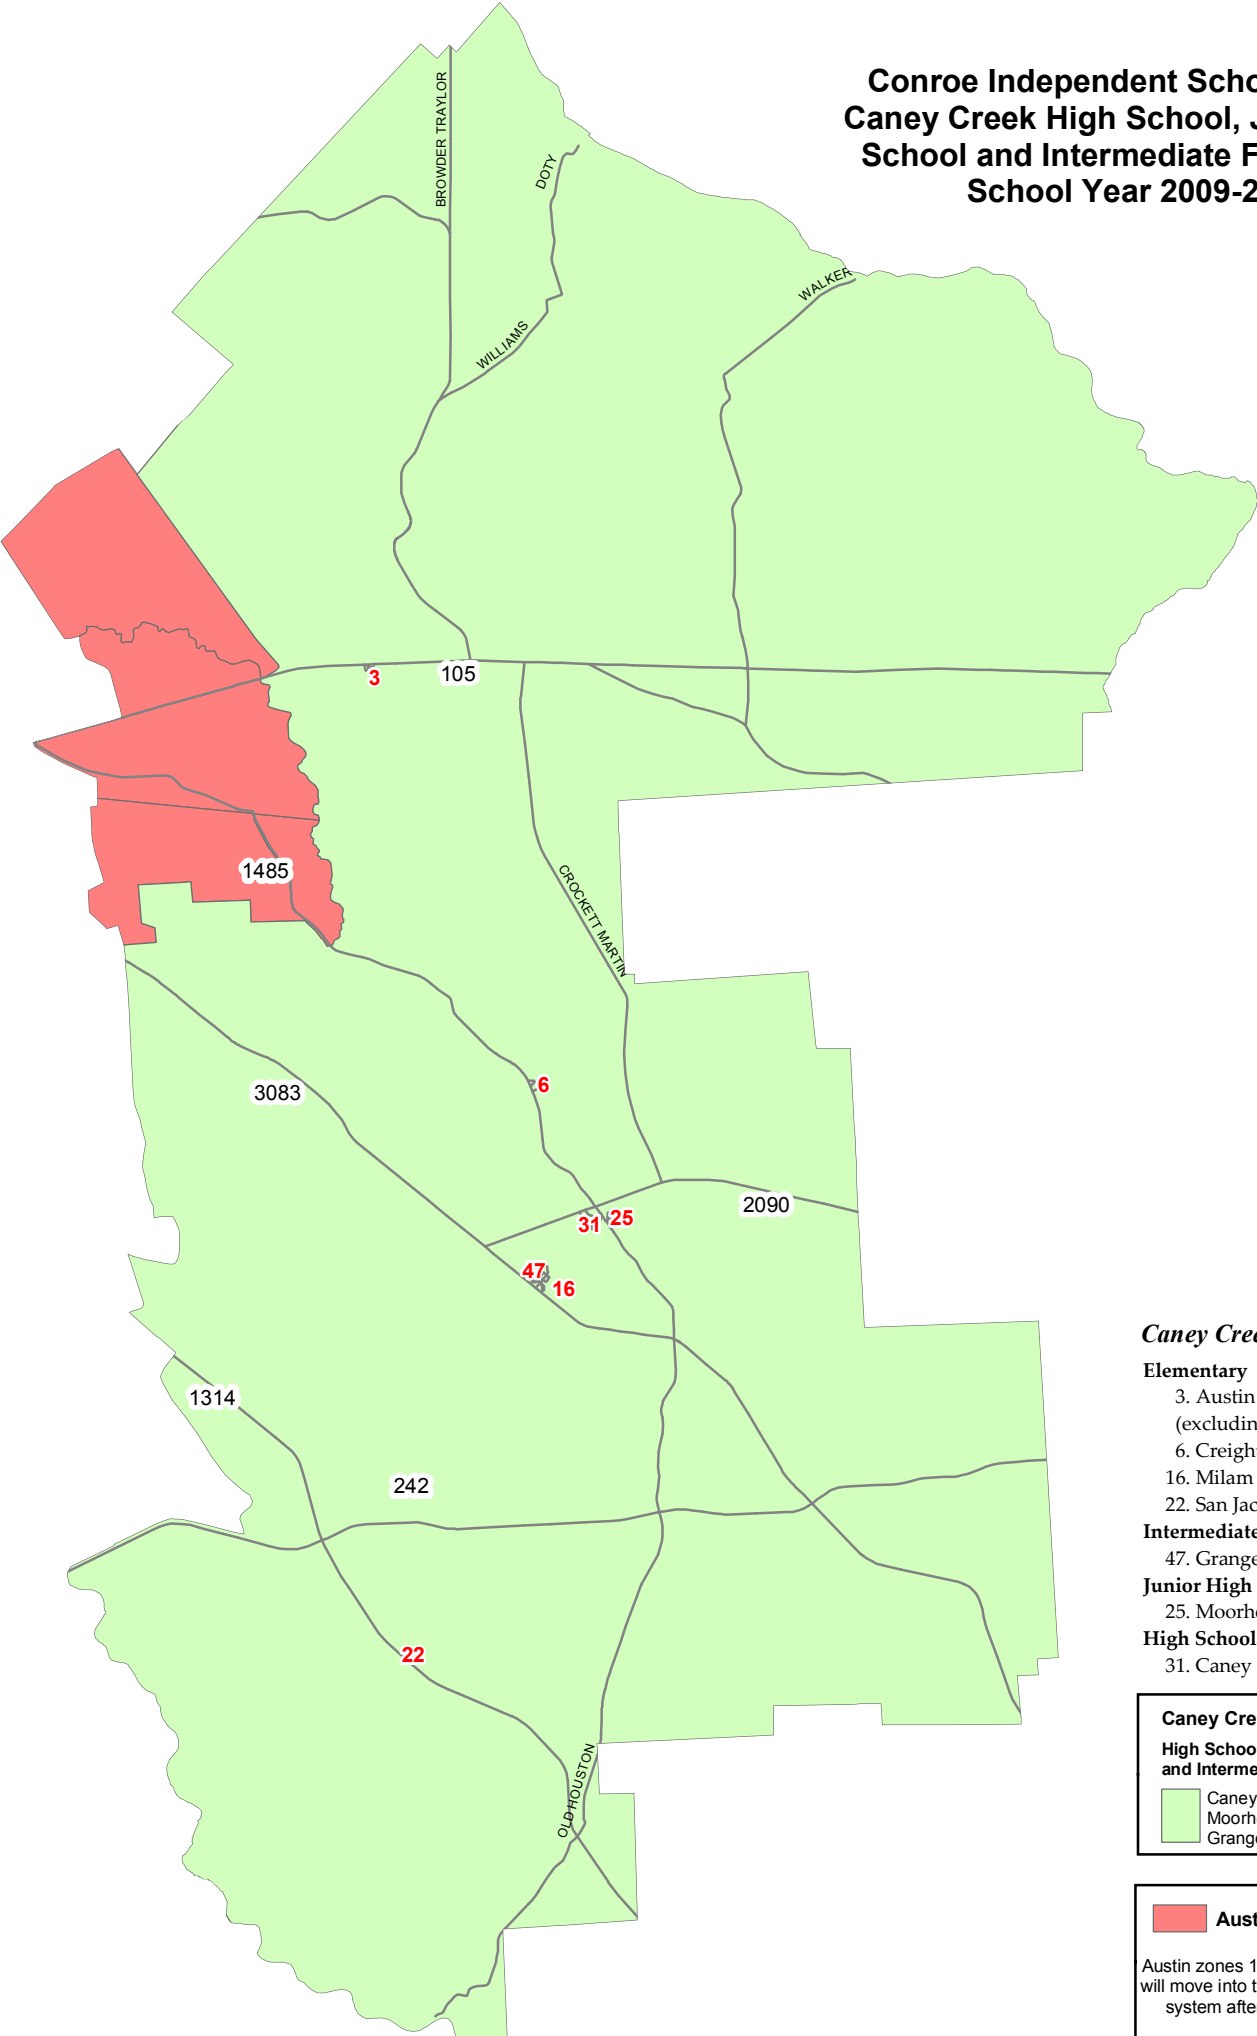

**Conroe Independent School District  
 Caney Creek High School, Junior High  
 School and Intermediate Feeder Map  
 School Year 2009-2010**

**Caney Creek Schools**

- Elementary**
  - 3. Austin
  - (excluding zones 18B, 19A, 25B, 26C)
  - 6. Creighton
  - 16. Milam
  - 22. San Jacinto
- Intermediate**
  - 47. Grangerland
- Junior High**
  - 25. Moorhead
- High School**
  - 31. Caney Creek

**Caney Creek Zones**  
**High School, Junior High School,  
 and Intermediate School**

- Caney Creek High School
- Moorhead Junior High School
- Grangerland Intermediate

**Austin Elementary**

Austin zones 18B, 19A, 25B, and 26C will move into the Conroe High feeder system after elementary school.