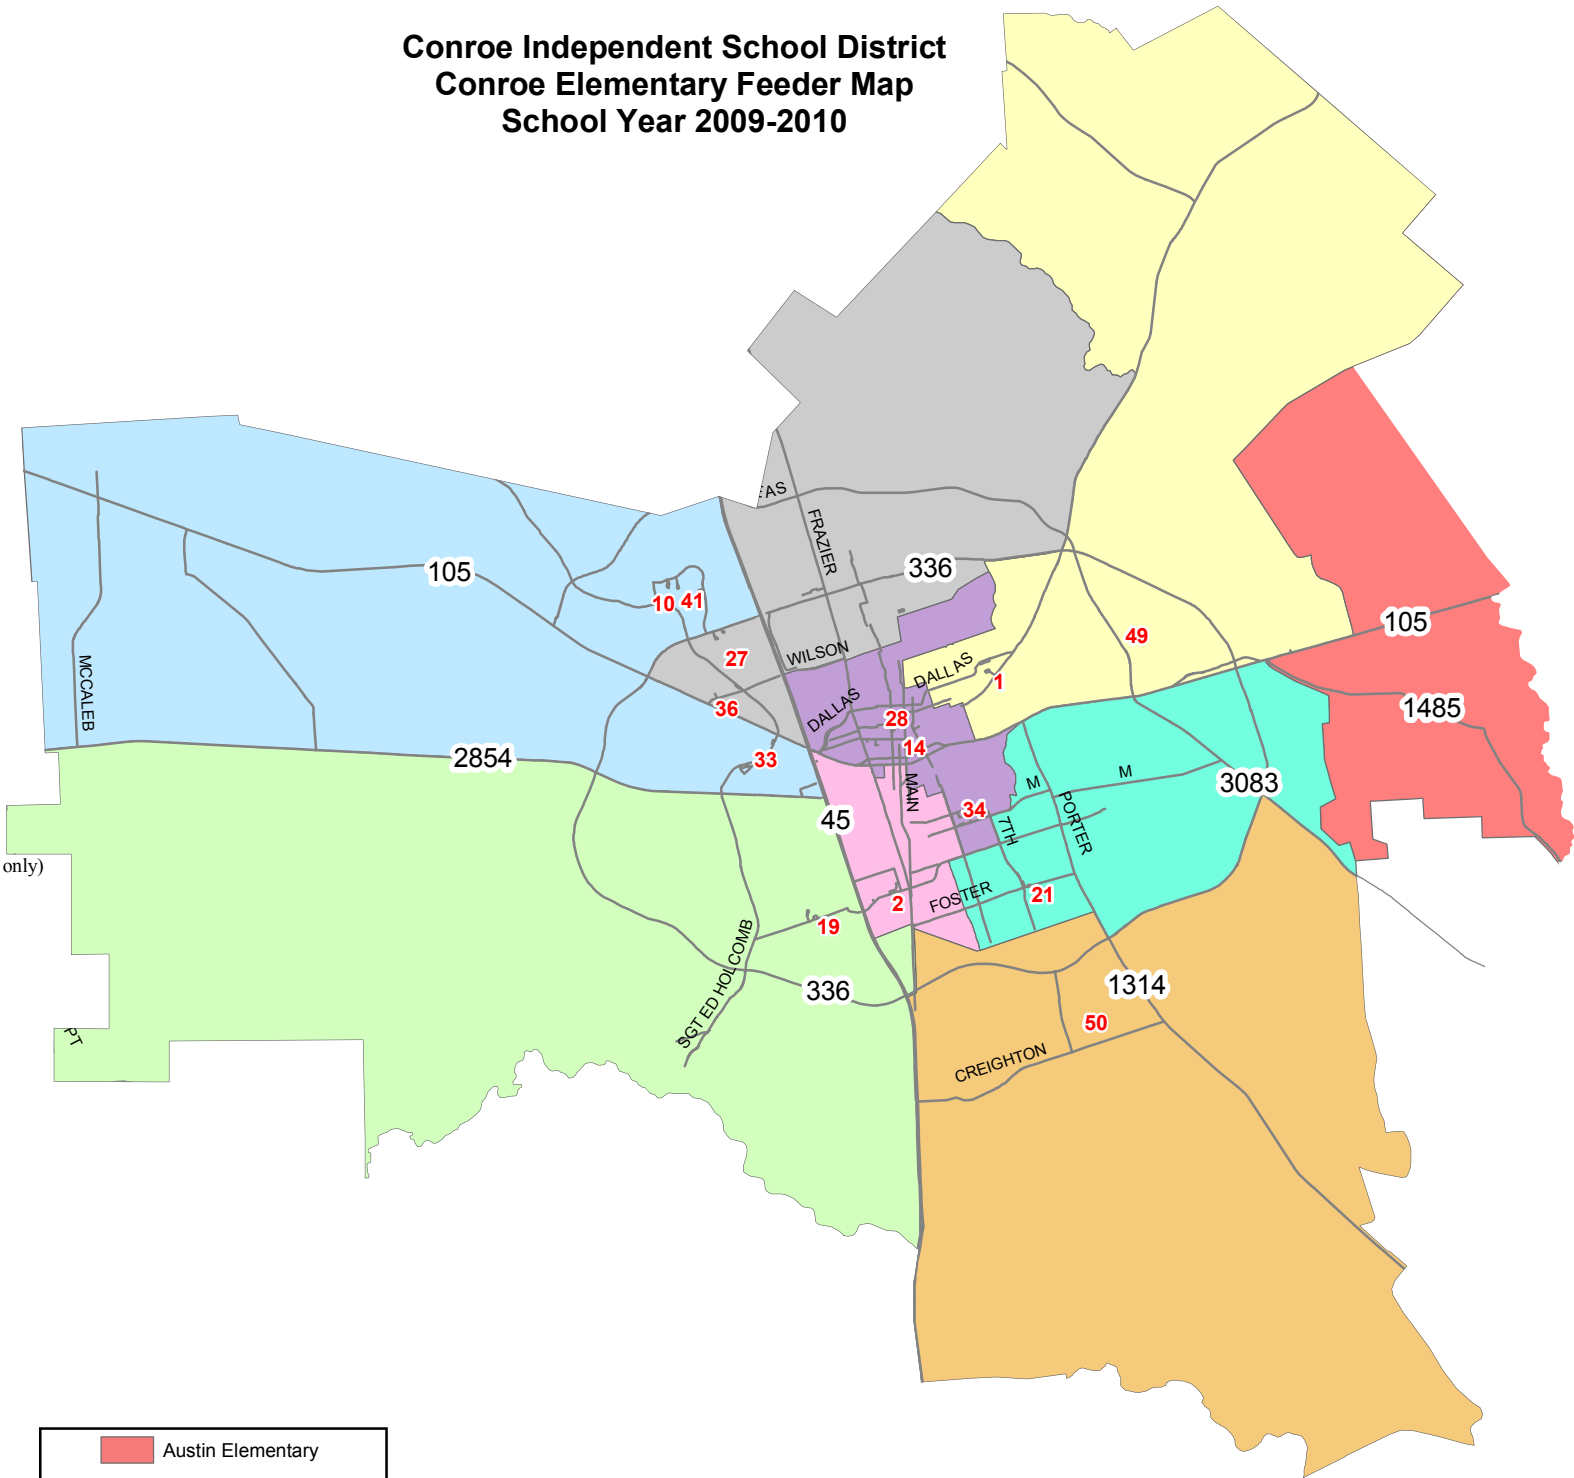

Conroe Independent School District Conroe Elementary Feeder Map School Year 2009-2010

- Conroe Schools**
- Elementary**
 - 1. Anderson
 - 2. Armstrong
 - 3. Austin
 - (zones 18B, 19A, 25B, 26C only)
 - 10. Giesinger
 - 14. Houston
 - 27. Reaves
 - 19. Rice
 - 21. Runyan
 - 50. Wilkinson
 - Intermediate**
 - 49. Bozman
 - 41. Cryar
 - 28. Travis
 - Junior High**
 - 33. Peet
 - 34. Washington
 - High School**
 - 36. Conroe

Conroe Zones

Elementary Schools

- Anderson Elementary
- Armstrong Elementary
- Giesinger Elementary
- Houston Elementary
- Reaves Elementary
- Rice Elementary
- Runyan Elementary
- Wilkinson Elementary

Austin Elementary

Austin zones 18B, 19A, 25B, and 26C
will move into the Conroe Feeder System
after elementary school.