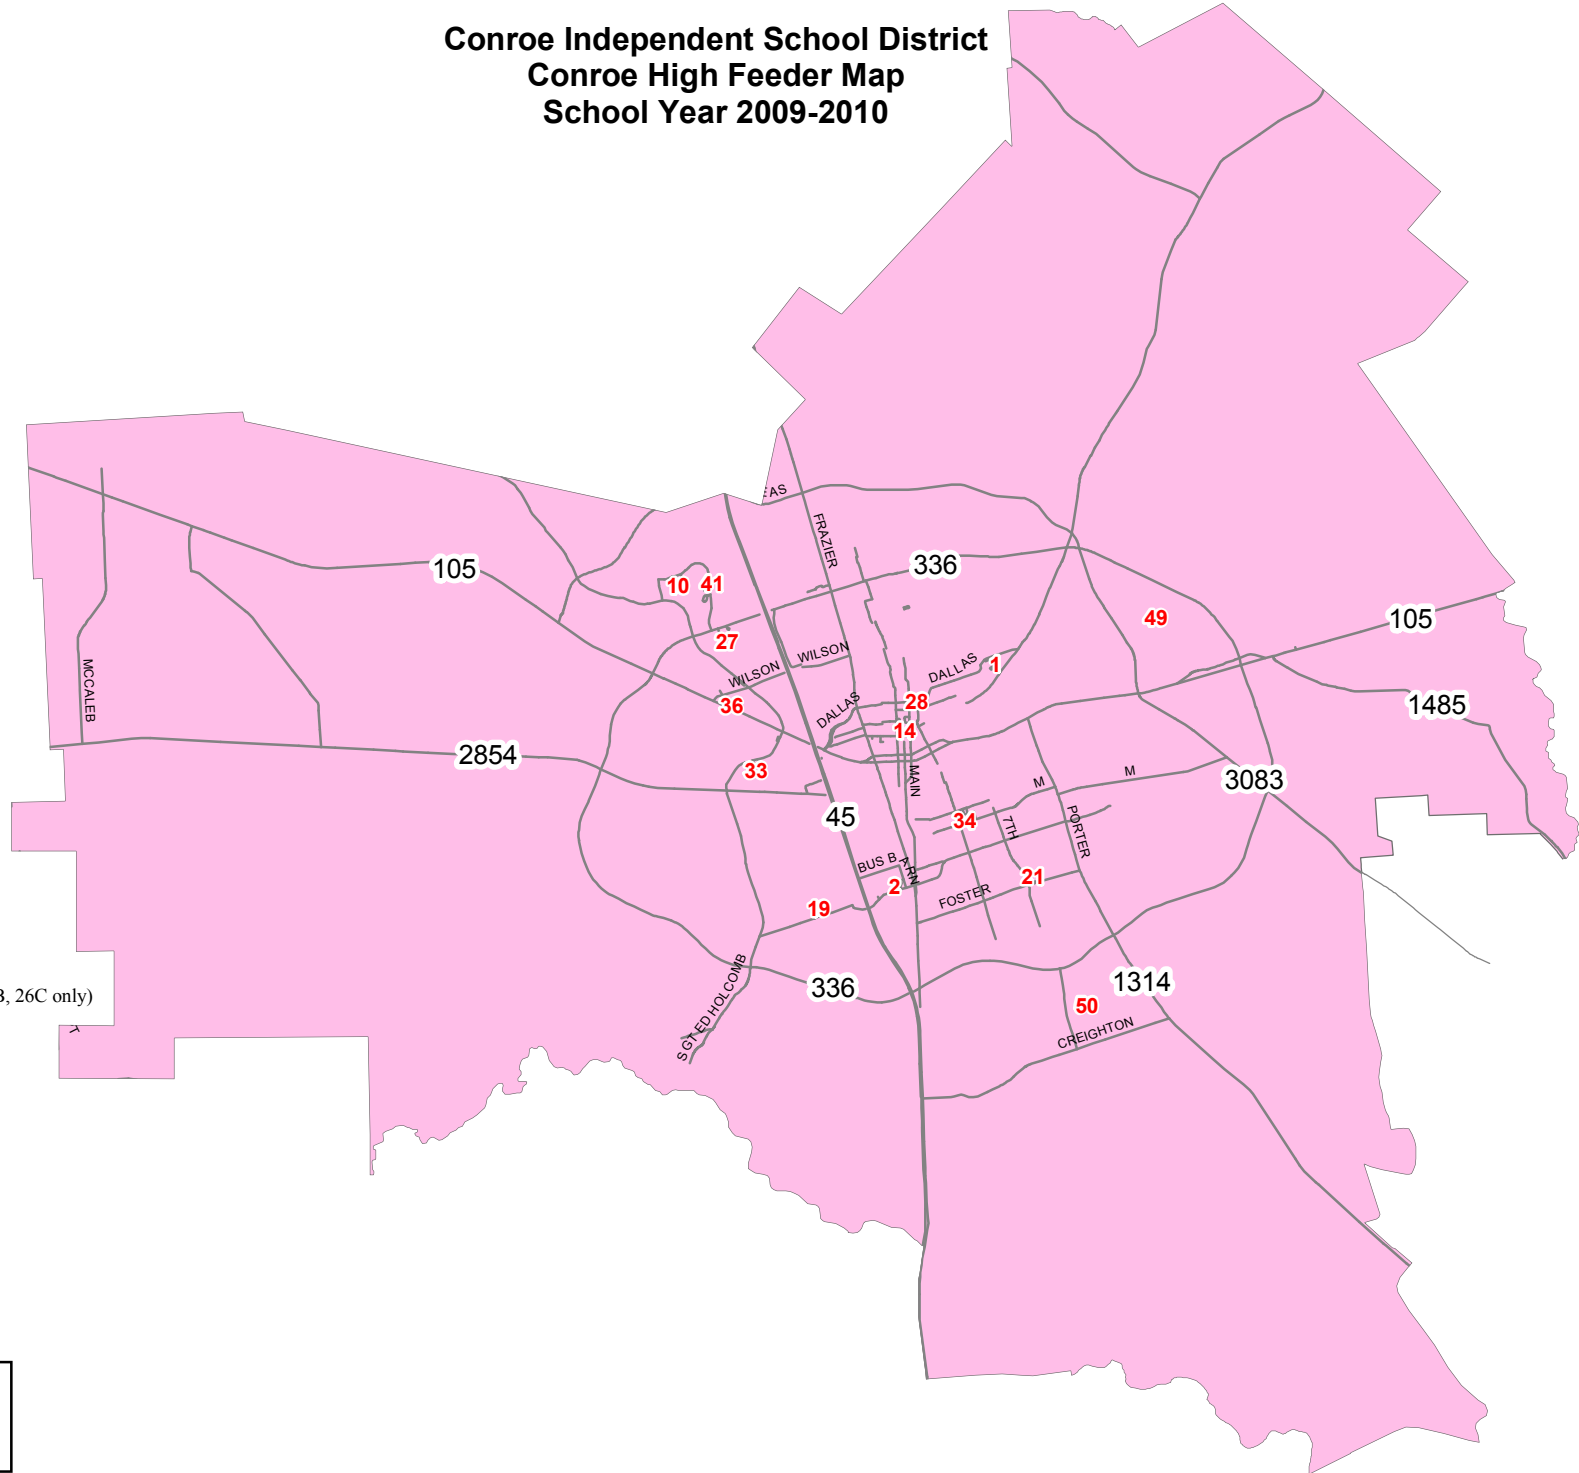

**Conroe Independent School District
Conroe High Feeder Map
School Year 2009-2010**

Conroe Schools

Elementary

- 1. Anderson
- 2. Armstrong
- 3. Austin
(zones 18B, 19A, 25B, 26C only)
- 10. Giesinger
- 14. Houston
- 27. Reaves
- 19. Rice
- 21. Runyan
- 50. Wilkinson

Intermediate

- 49. Bozman
- 41. Cryar
- 28. Travis

Junior High

- 33. Peet
- 34. Washington

High School

- 36. Conroe

Conroe Zone

High School