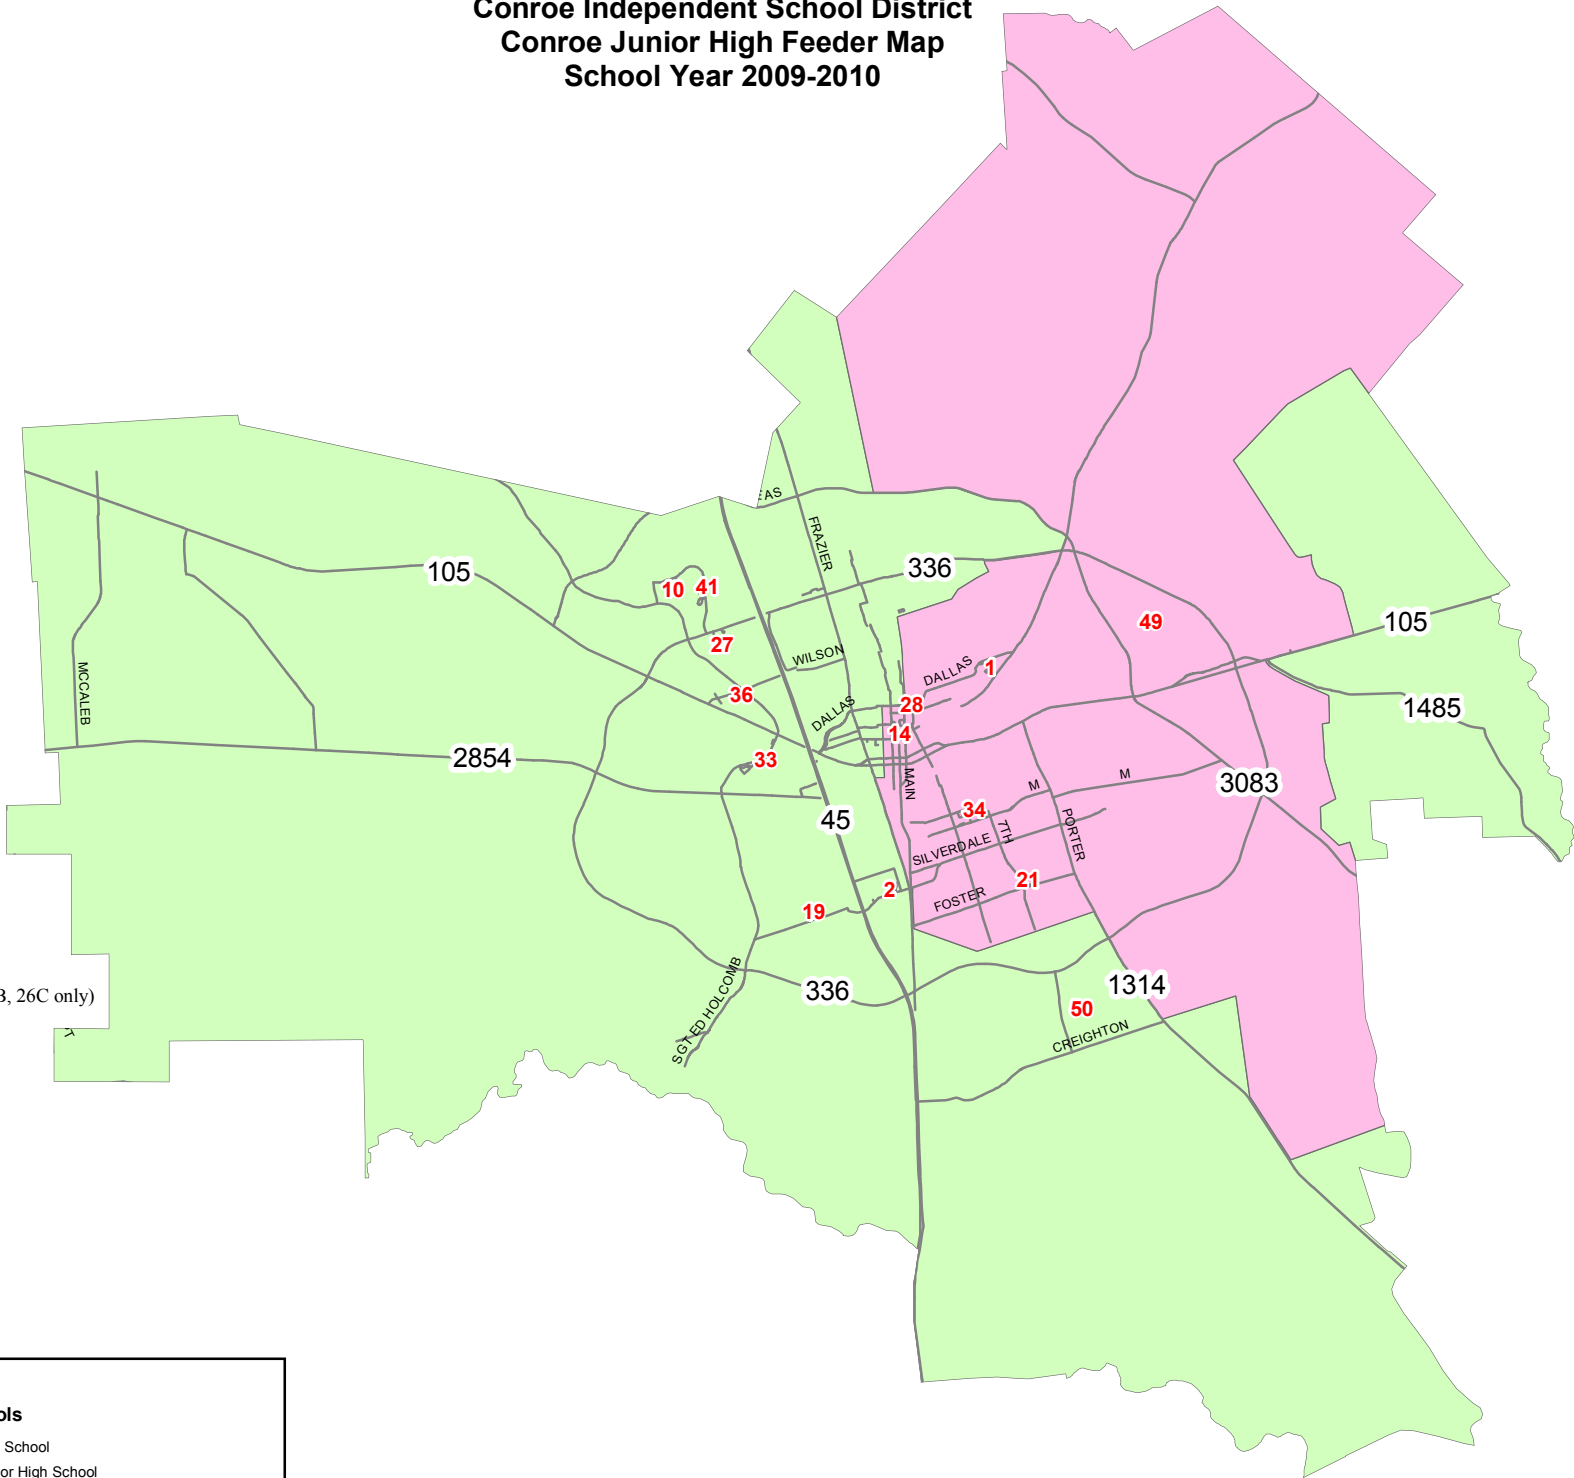

**Conroe Independent School District  
 Conroe Junior High Feeder Map  
 School Year 2009-2010**

**Conroe Schools**

**Elementary**

- 1. Anderson
- 2. Armstrong
- 3. Austin  
(zones 18B, 19A, 25B, 26C only)
- 10. Giesinger
- 14. Houston
- 27. Reaves
- 19. Rice
- 21. Runyan
- 50. Wilkinson

**Intermediate**

- 49. Bozman
- 41. Cryar
- 28. Travis

**Junior High**

- 33. Peet
- 34. Washington

**High School**

- 36. Conroe

<b>Conroe Zones</b>	
<b>Junior High Schools</b>	
	Peet Junior High School
	Washington Junior High School