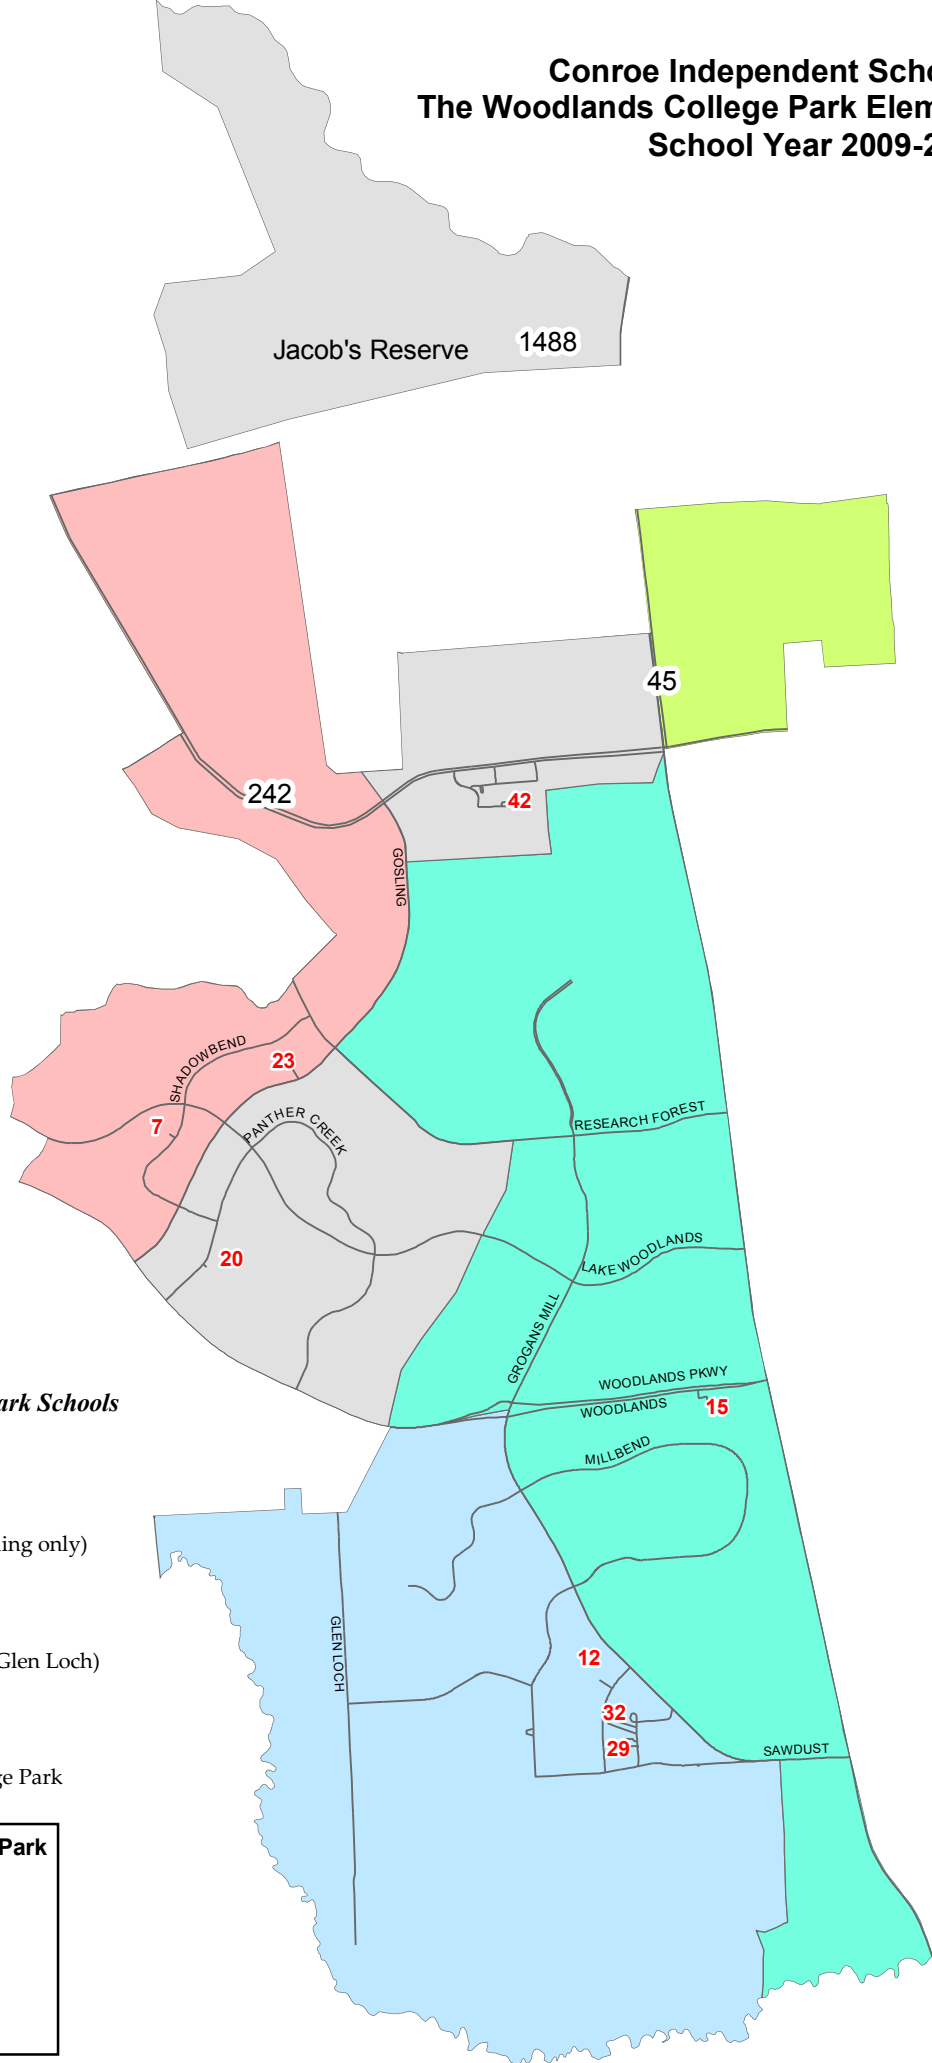

**Conroe Independent School District  
The Woodlands College Park Elementary Feeder Map  
School Year 2009-2010**

***The Woodlands College Park Schools***  
**Elementary**

- 7. David
- 12. Hailey
- 15. Lamar
- 18. Powell (Harper's Landing only)
- 20. Ride

**Intermediate**

- 23. Collins
- 29. Wilkerson (excluding Glen Loch)

**Junior High**

- 32. Knox

**High School**

- 42. The Woodlands College Park

**The Woodlands College Park  
Elementary Zones**

- David Elementary
- Hailey Elementary
- Lamar Elementary
- Powell Elementary
- Ride Elementary