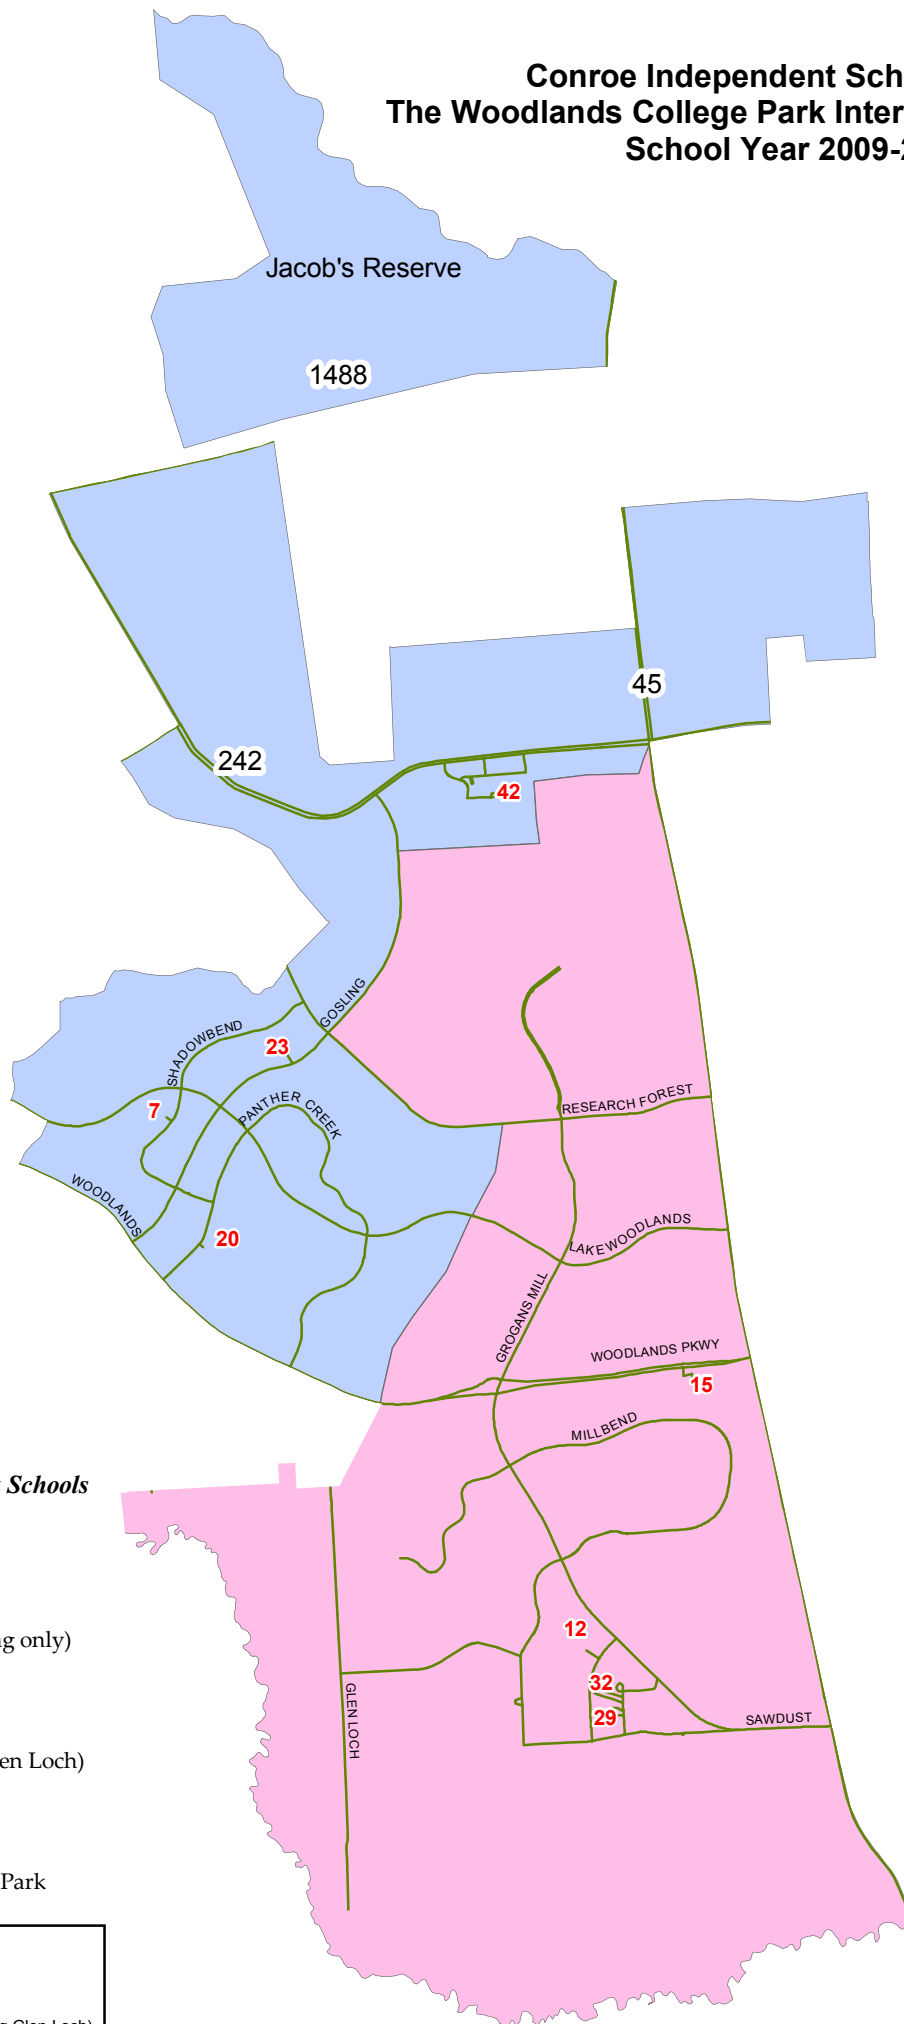

Conroe Independent School District The Woodlands College Park Intermediate Feeder Map School Year 2009-2010

The Woodlands College Park Schools

Elementary

- 7. David
- 12. Hailey
- 15. Lamar
- 18. Powell (Harper's Landing only)
- 20. Ride

Intermediate

- 23. Collins
- 29. Wilkerson (excluding Glen Loch)

Junior High

- 32. Knox

High School

- 42. The Woodlands College Park

Intermediate School Zones

- Collins Intermediate
- Wilkerson Intermediate (Excluding Glen Loch)