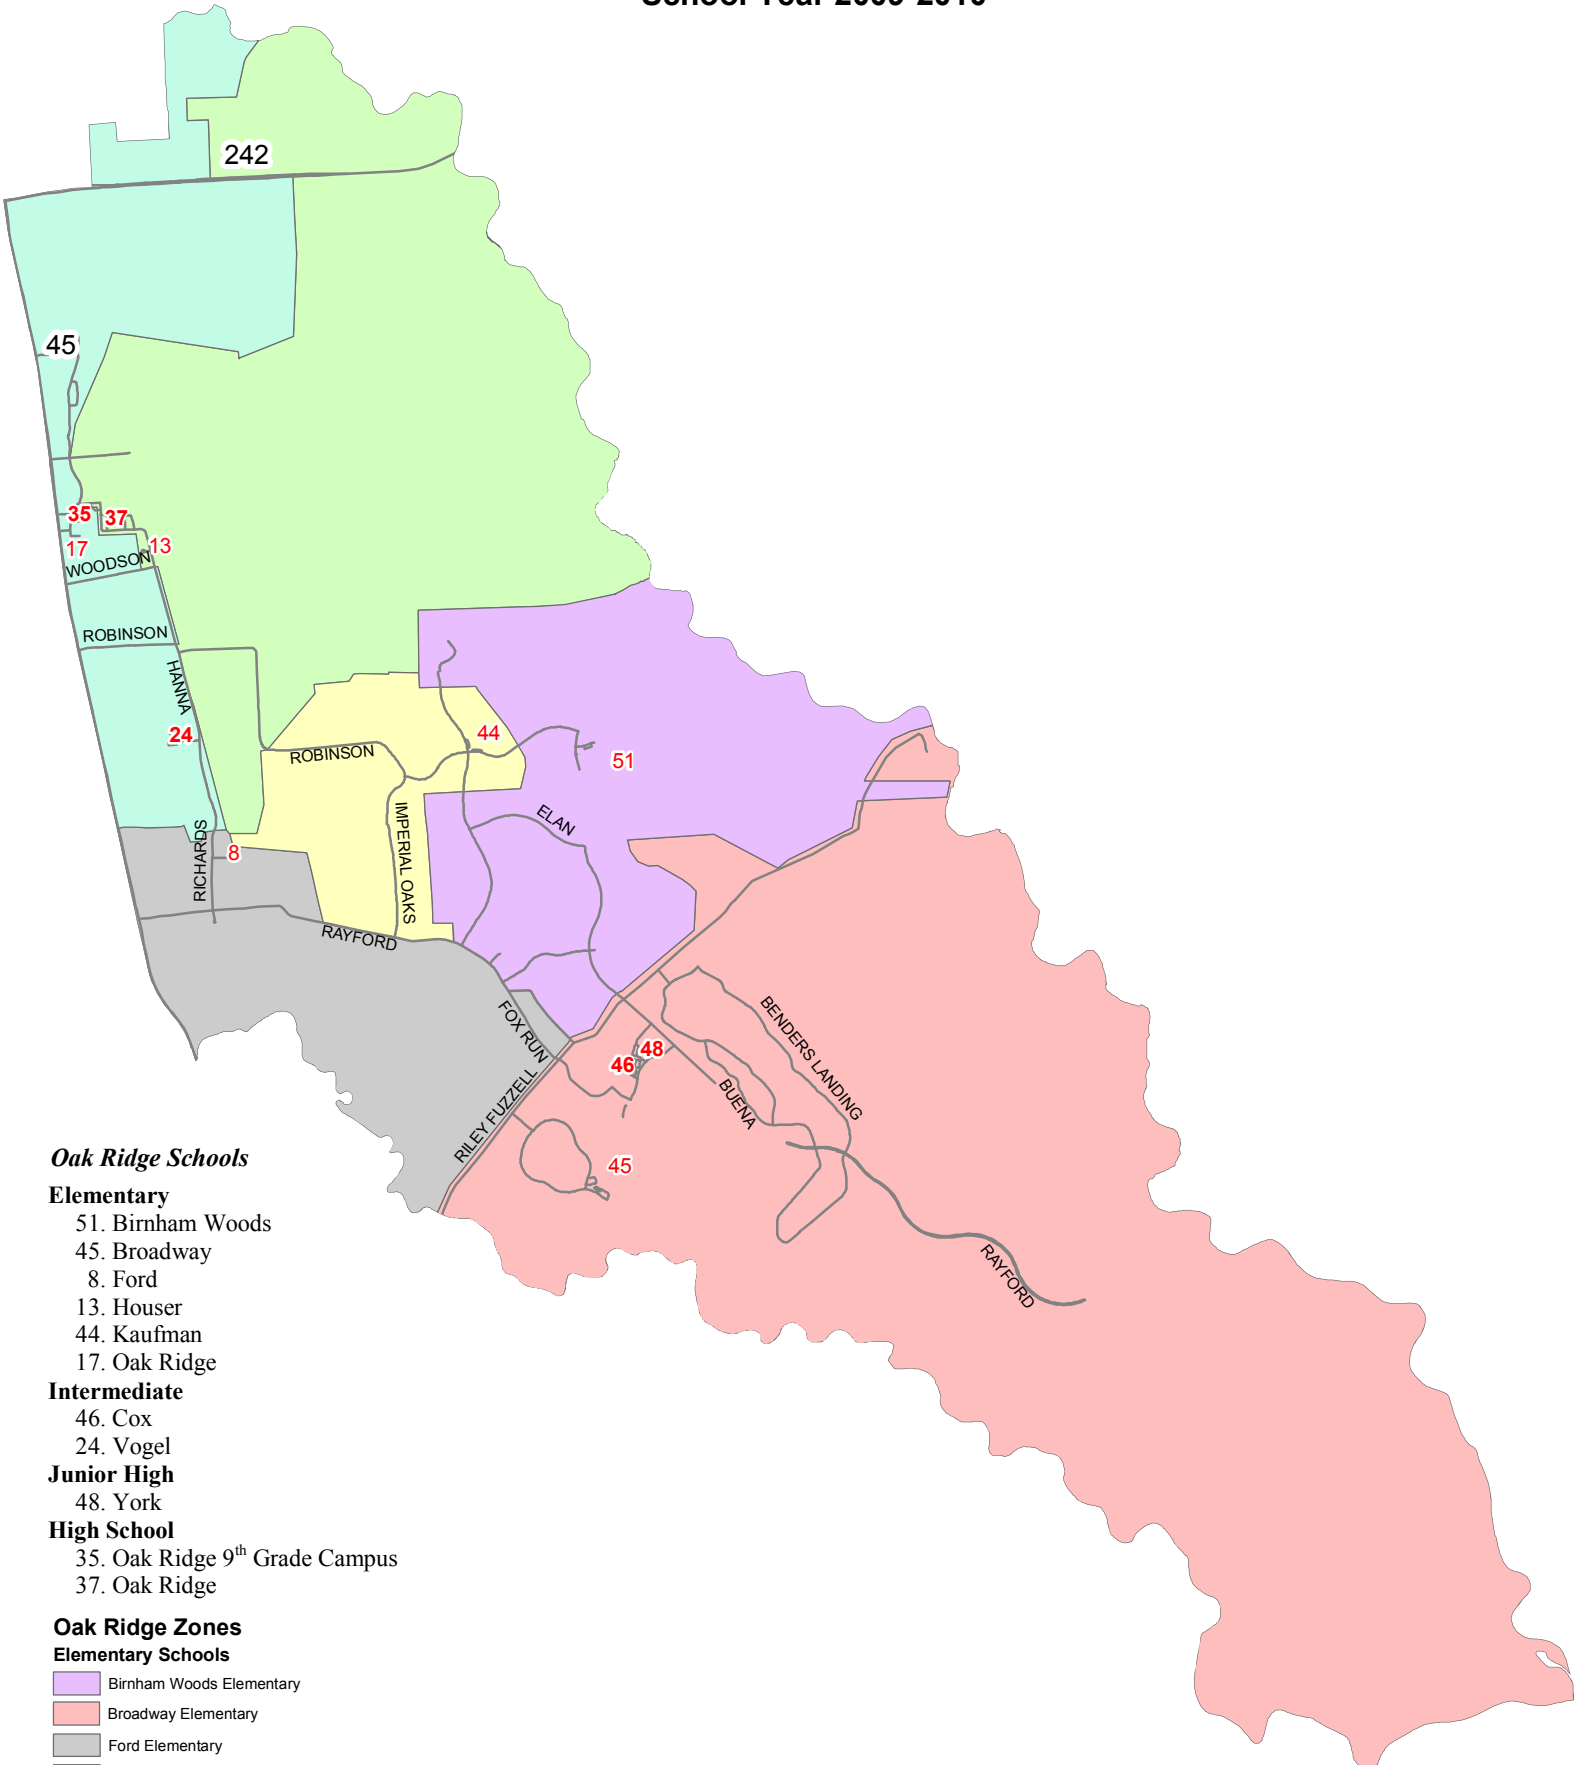

**Conroe Independent School District
Oak Ridge Elementary Feeder Map
School Year 2009-2010**

Oak Ridge Schools

Elementary

- 51. Birnam Woods
- 45. Broadway
- 8. Ford
- 13. Houser
- 44. Kaufman
- 17. Oak Ridge

Intermediate

- 46. Cox
- 24. Vogel

Junior High

- 48. York

High School

- 35. Oak Ridge 9th Grade Campus
- 37. Oak Ridge

Oak Ridge Zones

Elementary Schools

- Birnam Woods Elementary
- Broadway Elementary
- Ford Elementary
- Houser Elementary
- Kaufman Elementary
- Oak Ridge Elementary