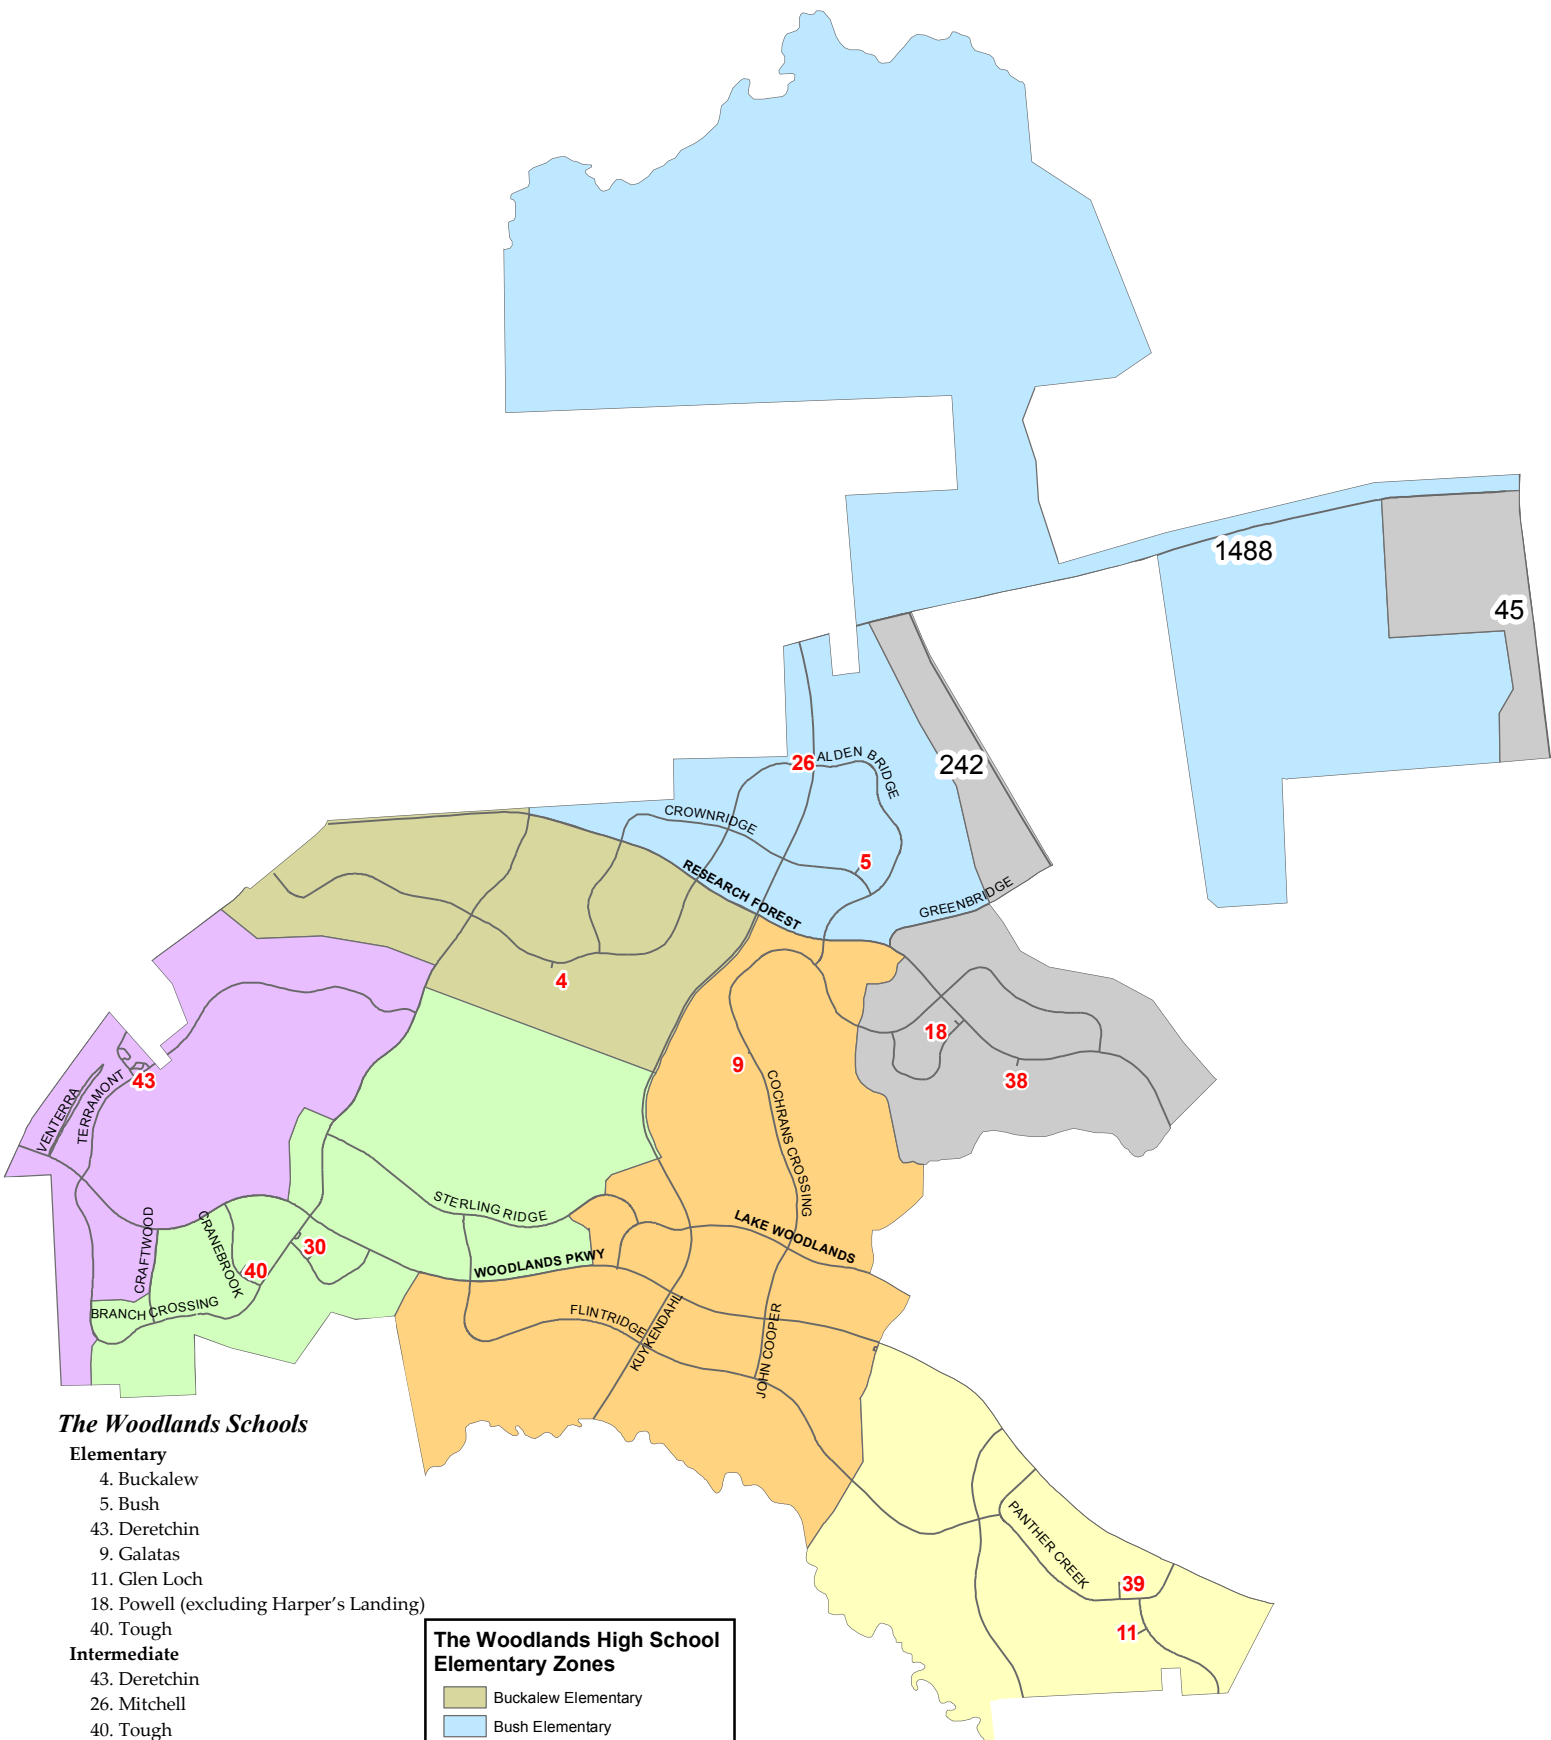

**Conroe Independent School District
The Woodlands High Elementary Feeder Map
School Year 2009-2010**

The Woodlands Schools

Elementary

- 4. Buckalew
- 5. Bush
- 43. Deretchin
- 9. Galatas
- 11. Glen Loch
- 18. Powell (excluding Harper's Landing)
- 40. Tough

Intermediate

- 43. Deretchin
- 26. Mitchell
- 40. Tough
- 29. Wilkerson (Glen Loch only)

Junior High

- 39. McCullough

High School

- 30. The Woodlands 9th Grade Campus
- 38. The Woodlands

The Woodlands High School Elementary Zones

	Buckalew Elementary
	Bush Elementary
	Deretchin Elementary
	Galatas Elementary
	Glen Loch Elementary
	Powell Elementary
	Tough Elementary