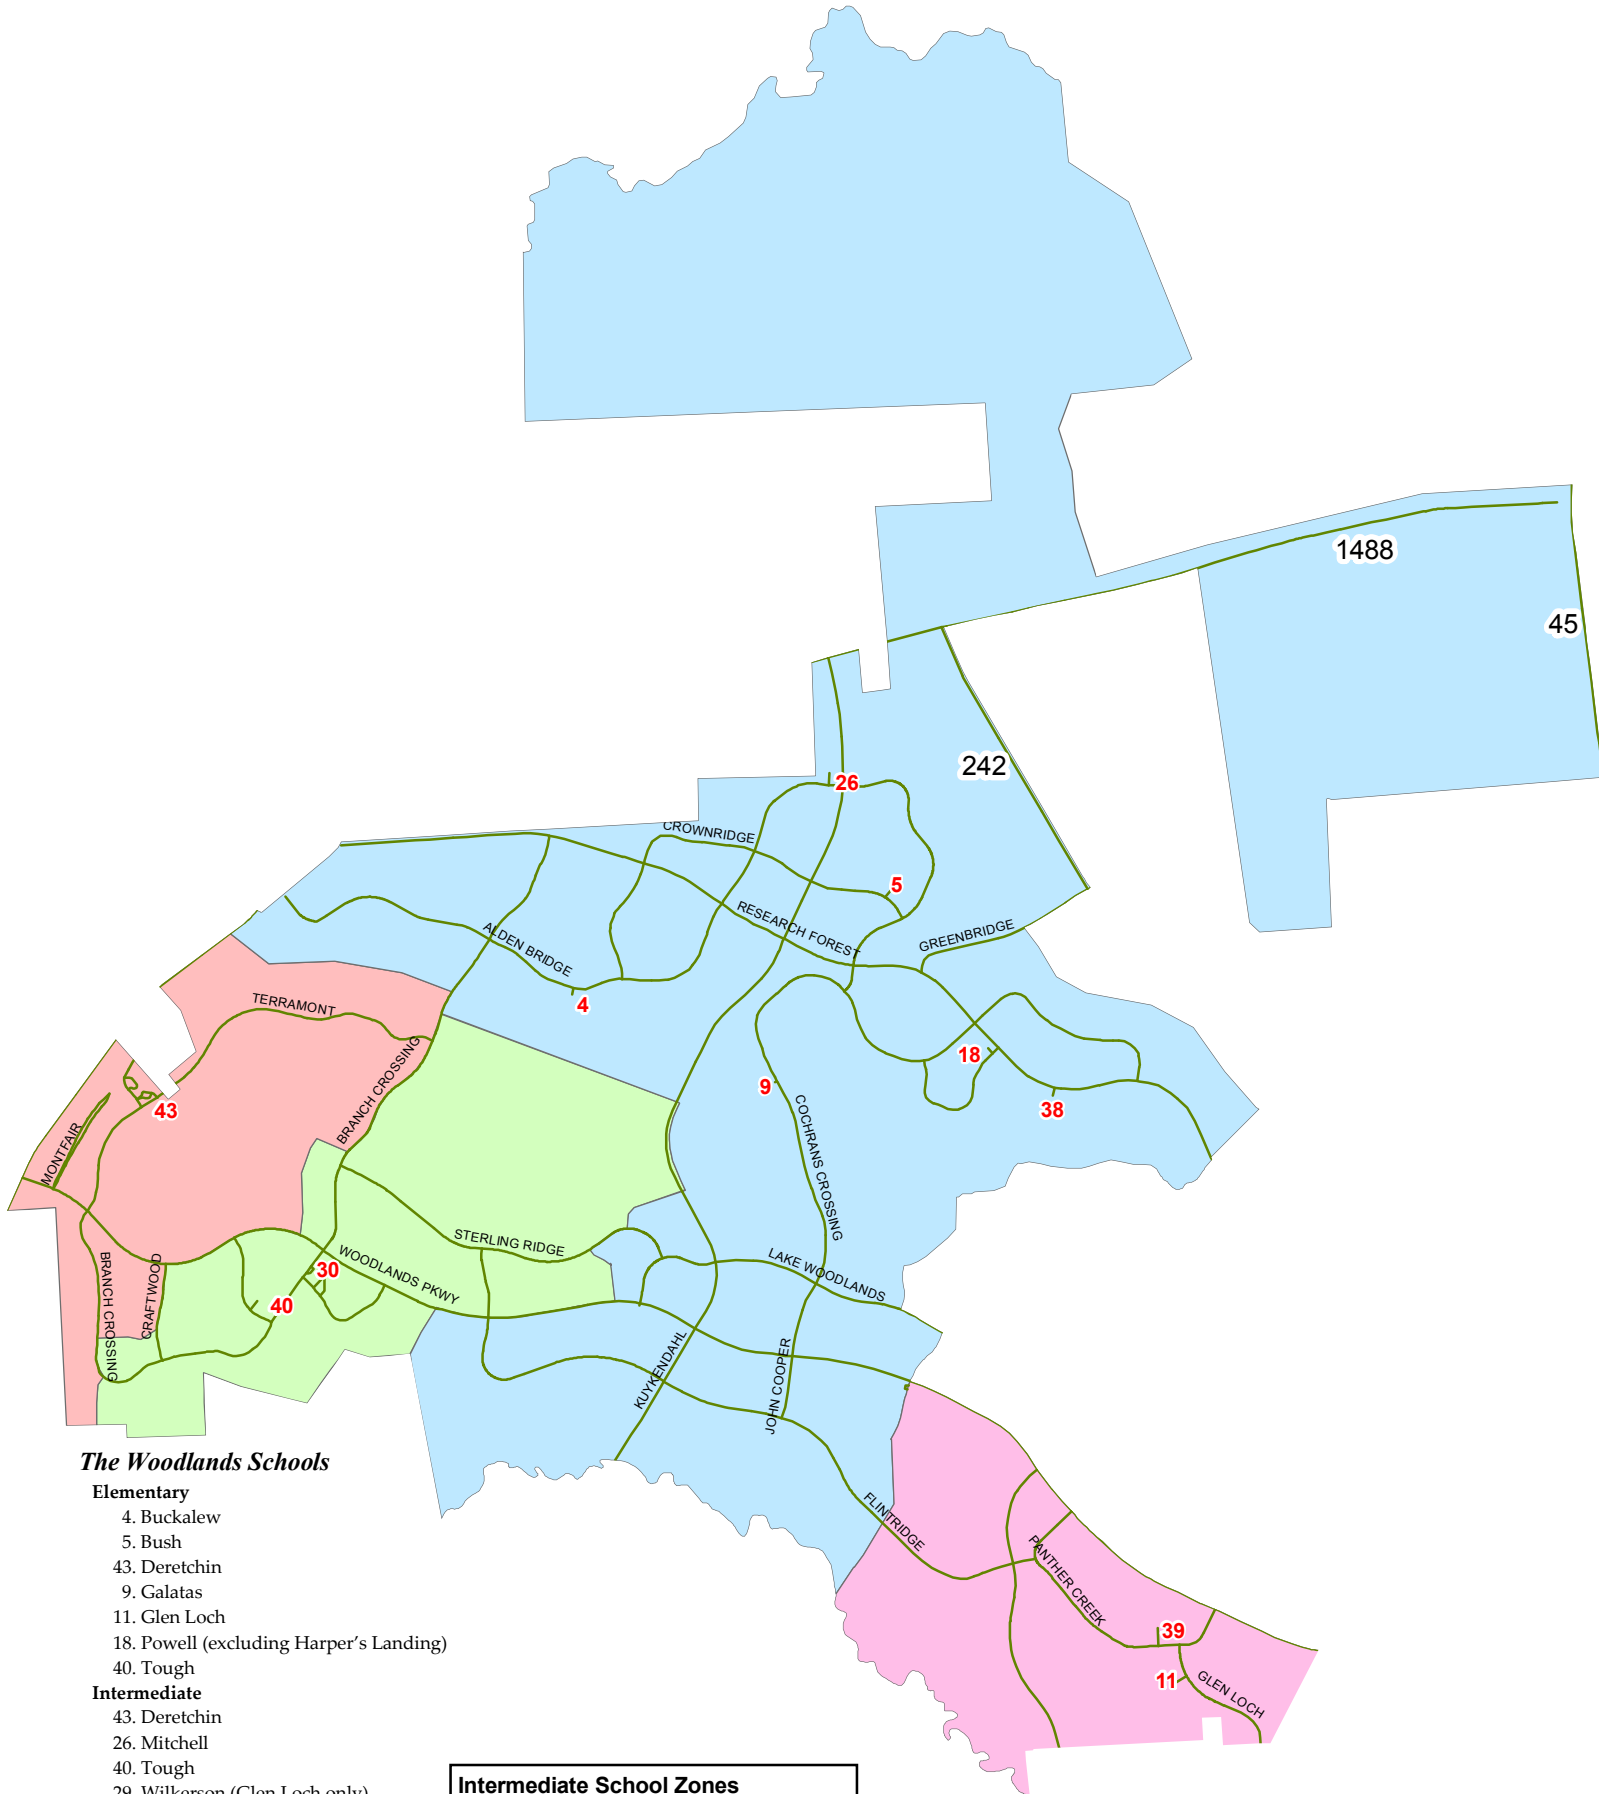

Conroe Independent School District The Woodlands High Intermediate Feeder Map School Year 2009-2010

The Woodlands Schools

Elementary

- 4. Buckalew
- 5. Bush
- 43. Deretchin
- 9. Galatas
- 11. Glen Loch
- 18. Powell (excluding Harper's Landing)
- 40. Tough

Intermediate

- 43. Deretchin
- 26. Mitchell
- 40. Tough
- 29. Wilkerson (Glen Loch only)

Junior High

- 39. McCullough

High School

- 30. The Woodlands 9th Grade Campus
- 38. The Woodlands

Intermediate School Zones	
	Deretchin Elementary
	Mitchell Intermediate
	Tough Elementary
	Wilkerson Intermediate (Glen Loch Area Only)