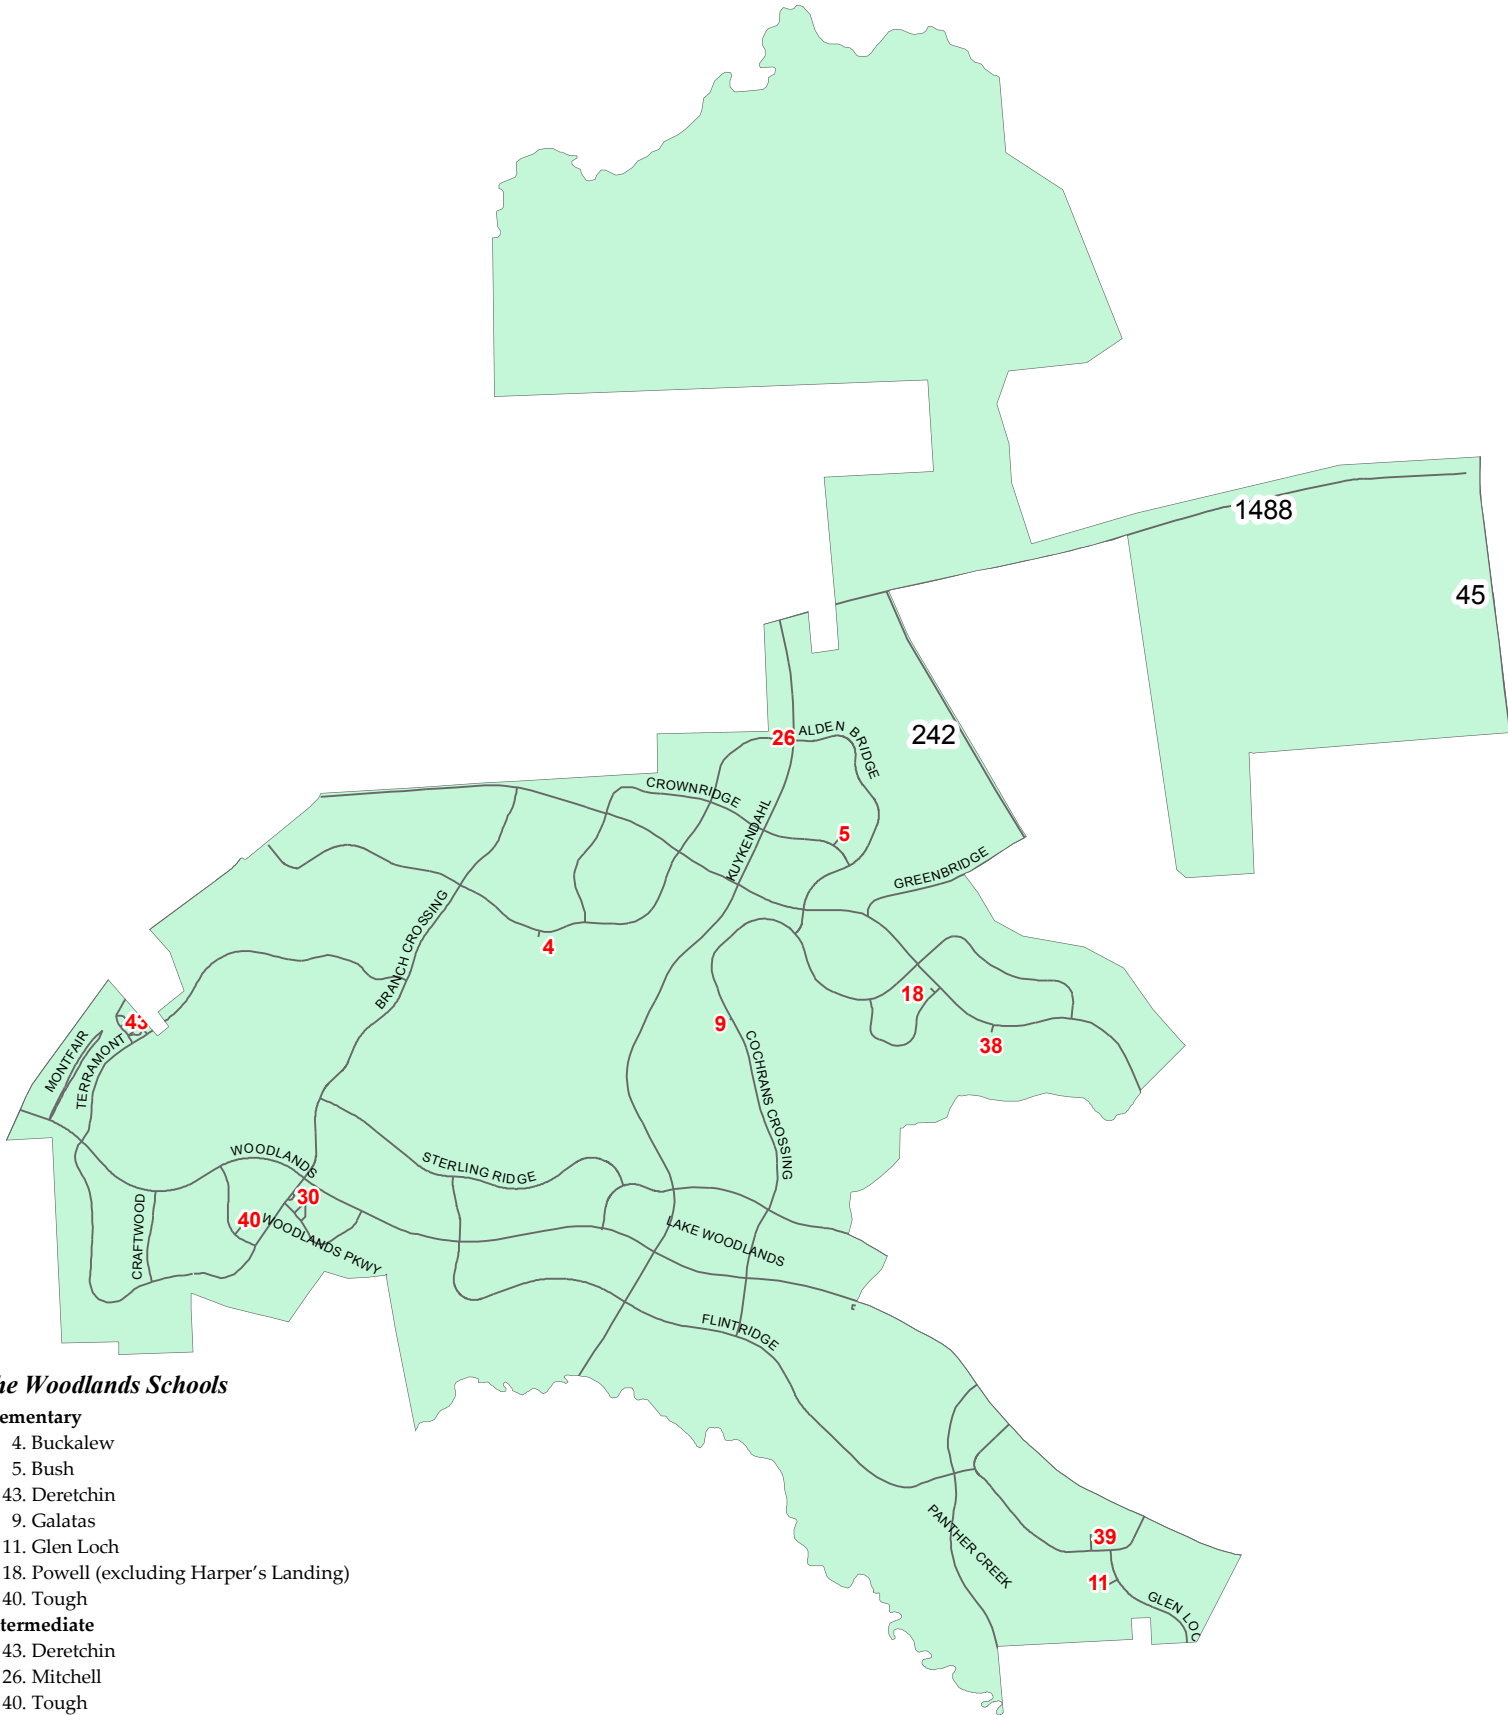

**Conroe Independent School District  
The Woodlands High Secondary Feeder Map  
School Year 2009-2010**

***The Woodlands Schools***

**Elementary**

- 4. Buckalew
- 5. Bush
- 43. Deretchin
- 9. Galatas
- 11. Glen Loch
- 18. Powell (excluding Harper's Landing)
- 40. Tough

**Intermediate**

- 43. Deretchin
- 26. Mitchell
- 40. Tough
- 29. Wilkerson (Glen Loch only)

**Junior High**

- 39. McCullough

**High School**

- 30. The Woodlands 9<sup>th</sup> Grade Campus
- 38. The Woodlands