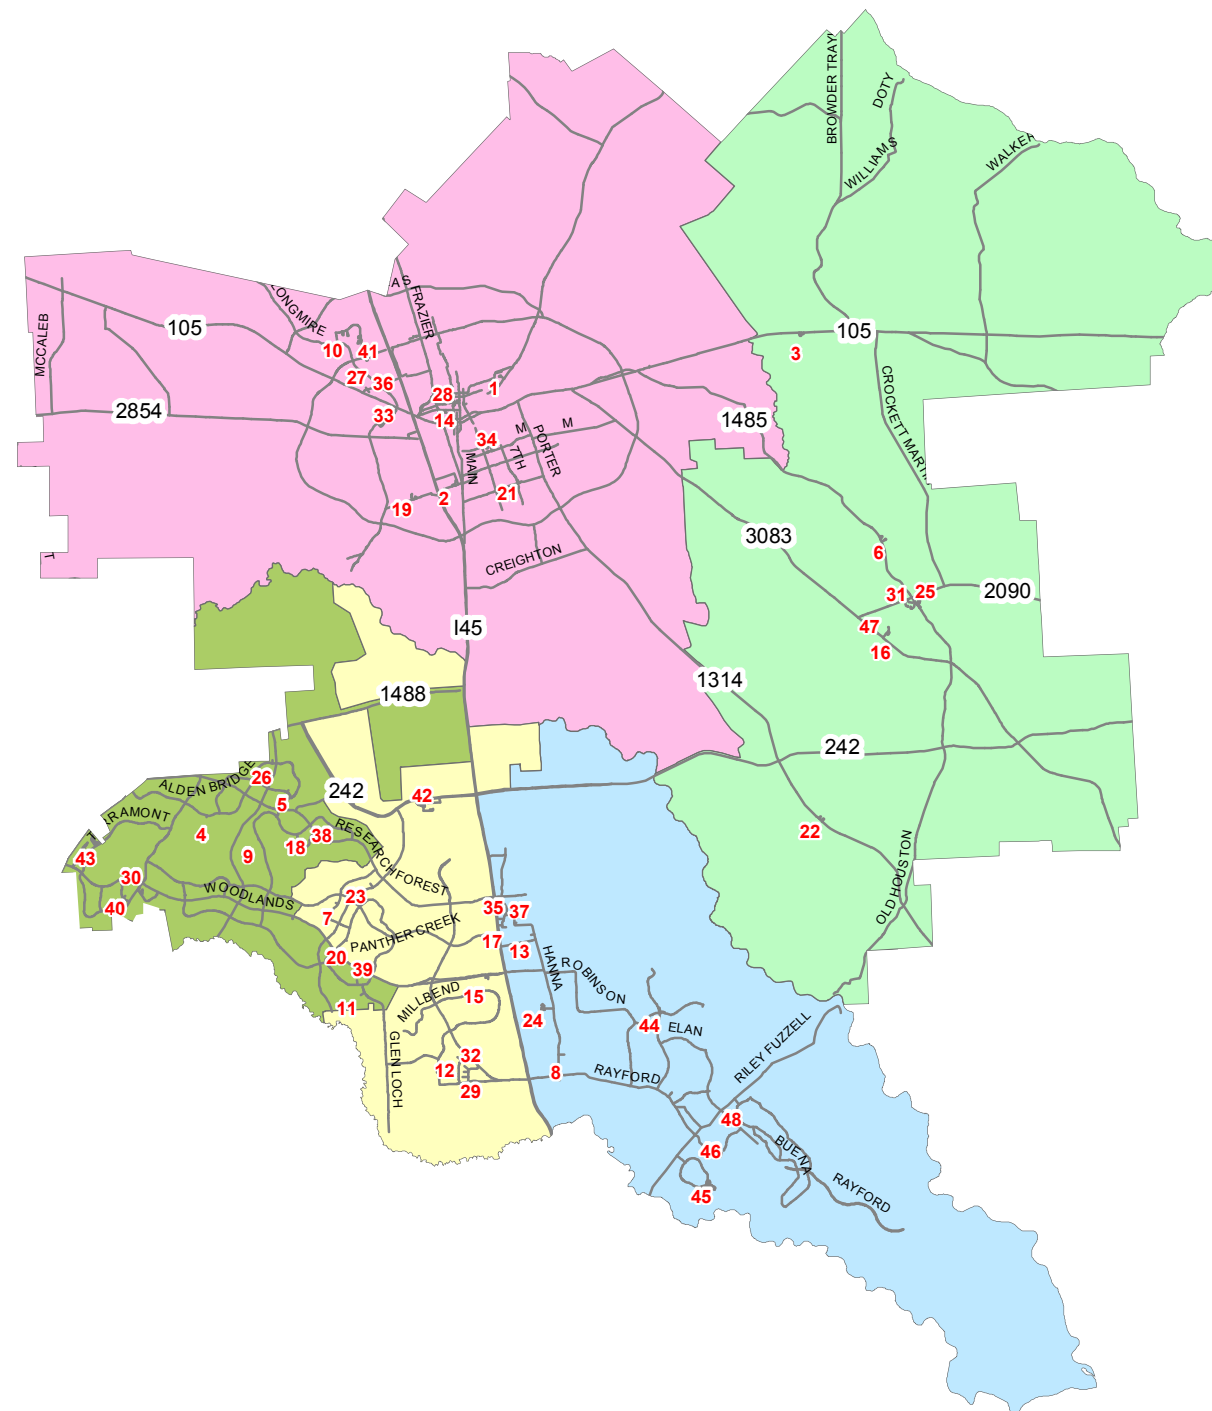

**Conroe Independent School District
High School Feeder Map
2008-2009**

The Woodlands High School

Elementary

- 4. Buckalew
- 5. Bush
- 43. Deretchin
- 9. Galatas
- 11. Glen Loch
- 18. Powell (excluding Harper's Landing)
- 40. Tough

Intermediate

- 43. Deretchin
- 26. Mitchell
- 40. Tough
- 29. Wilkerson (Glen Loch only)

Junior High

- 39. McCullough

High School

- 30. The Woodlands 9th Grade Campus
- 38. The Woodlands

The Woodlands College Park High School

Elementary

- 7. David
- 12. Hailey
- 15. Lamar
- 18. Powell (Harper's Landing only)
- 20. Ride

Intermediate

- 23. Collins
- 29. Wilkerson (excluding Glen Loch)

Junior High

- 32. Knox

High School

- 42. The Woodlands College Park