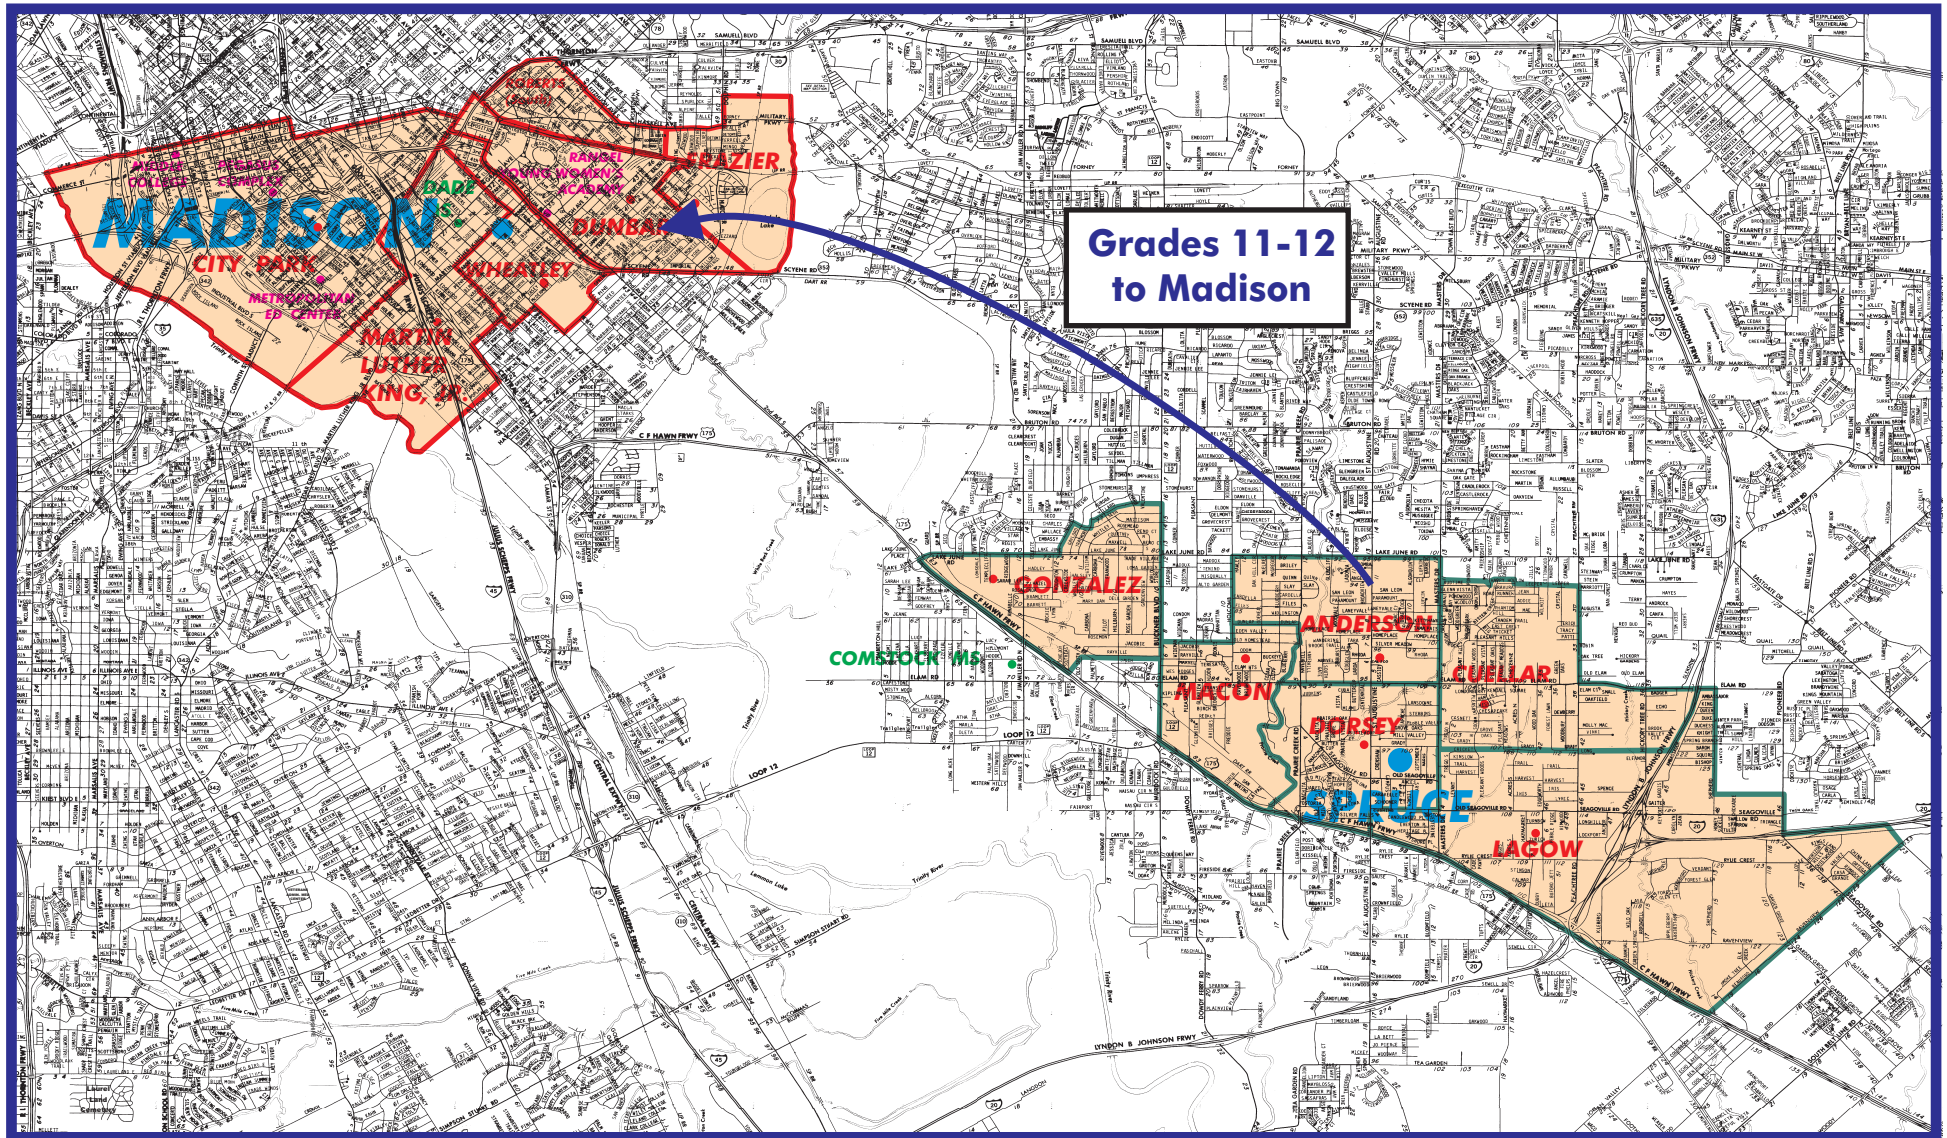

Fall 2009  
James Madison High School Attendance Zone, Grades 9 through 12,  
and Grades 11-12 to Madison from Spruce

Outer boundary of zone may or may not include students living on both sides of the street.