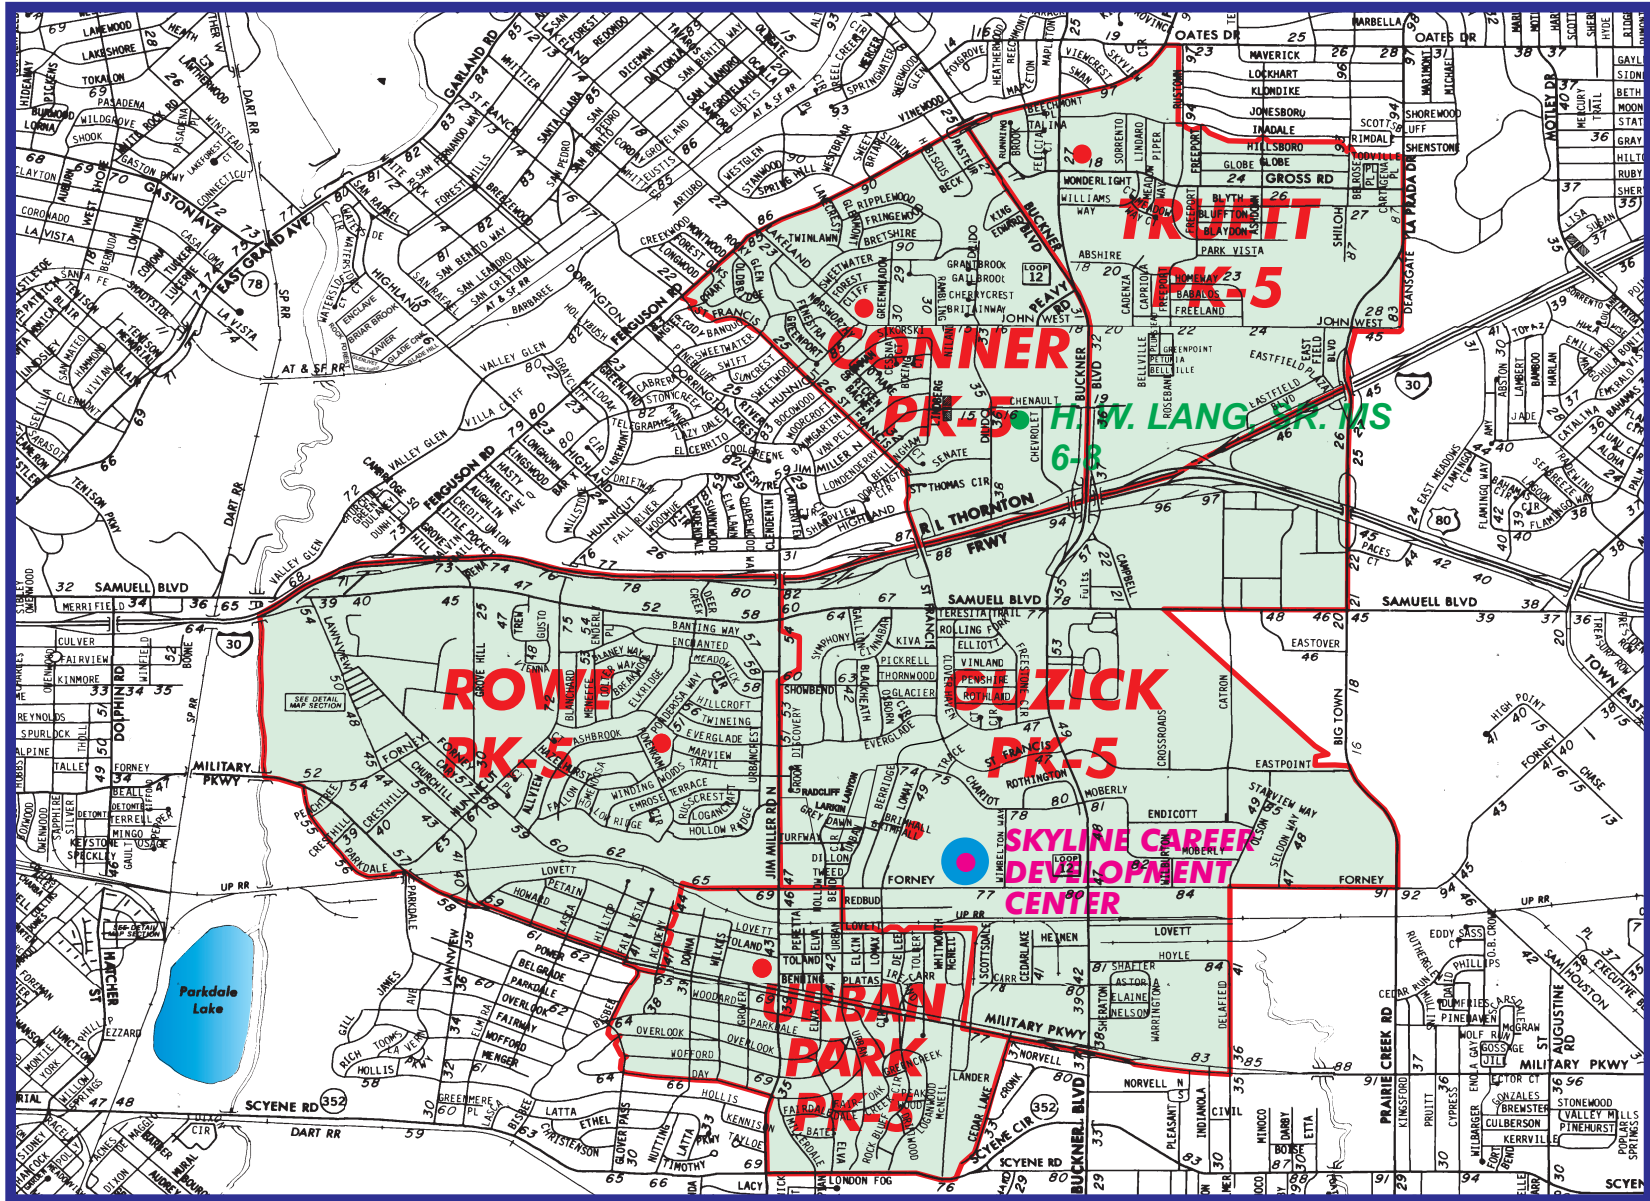

# Fall 2009 Skyline High School Attendance Zone Grades 9-12

Outer boundary of zone may include students living on both sides of the street.