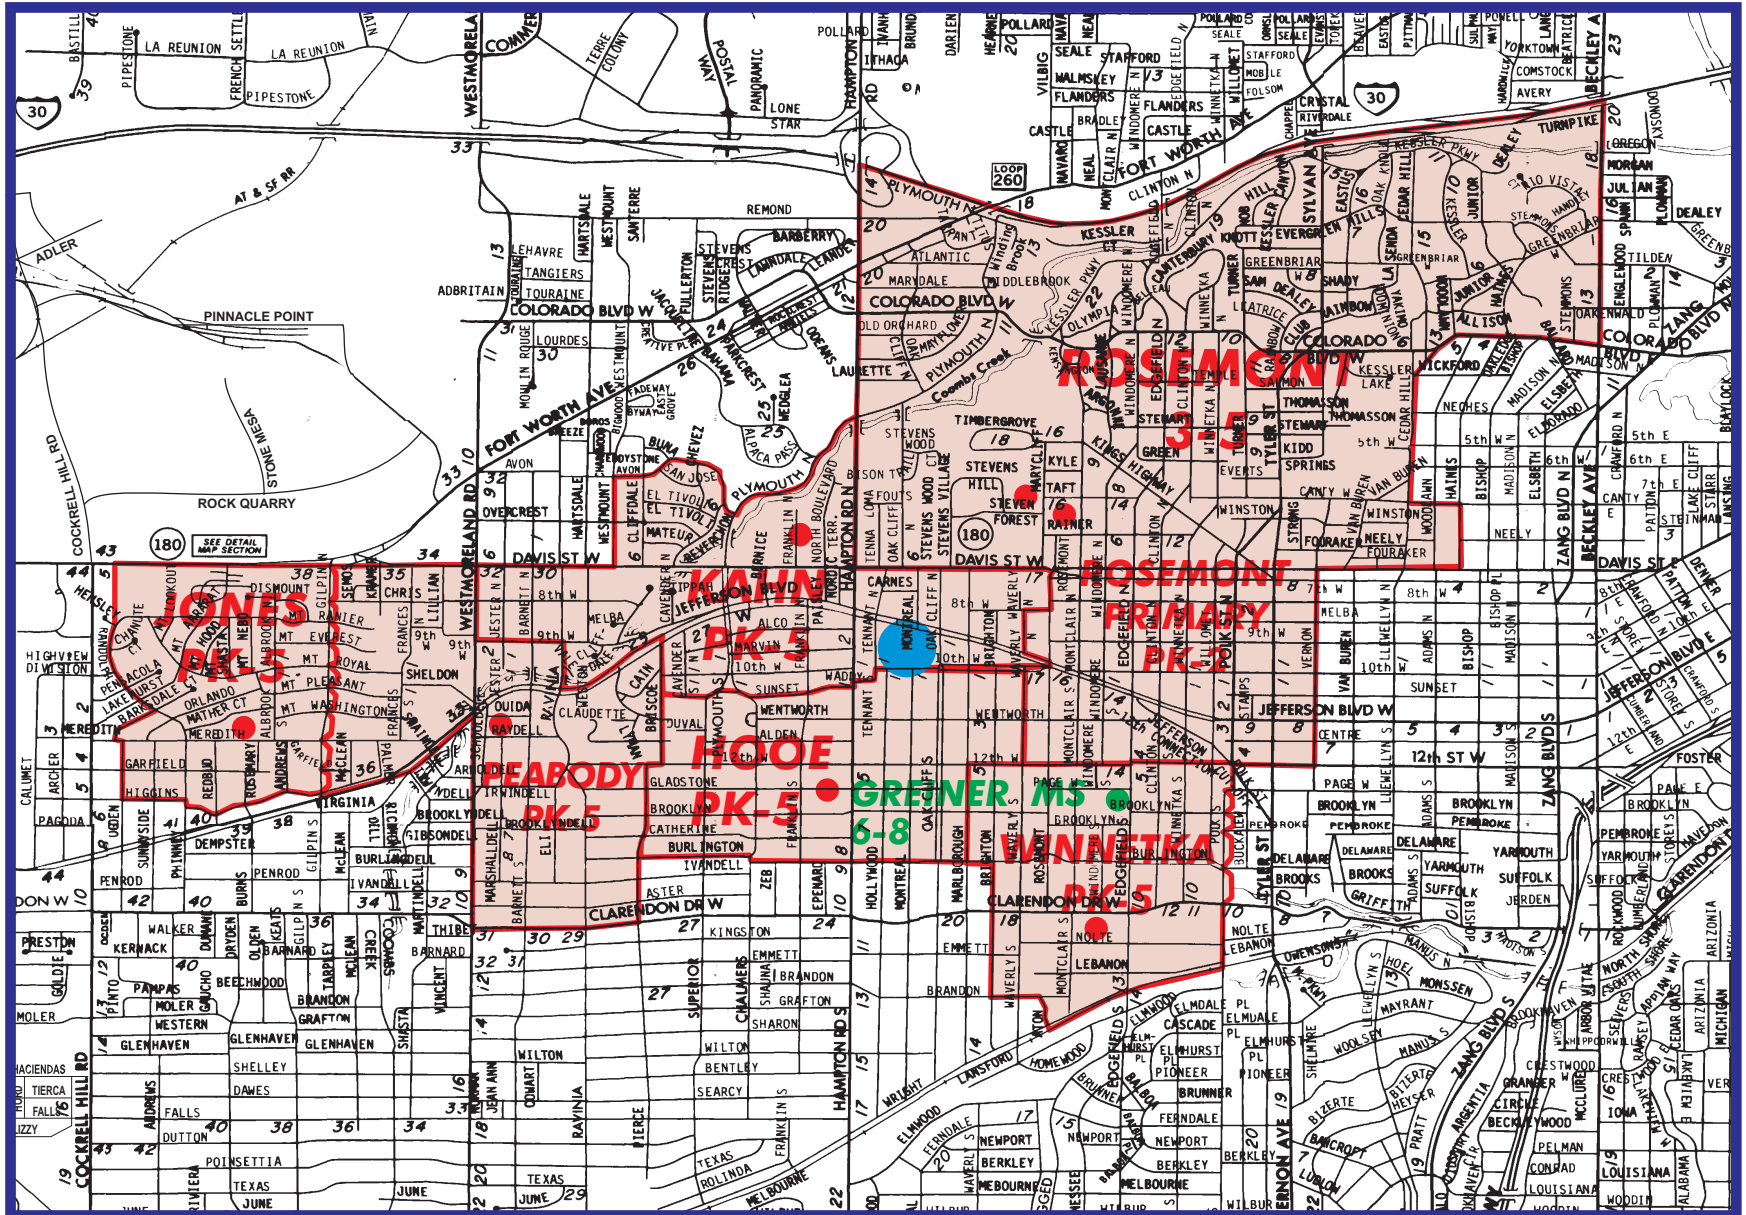

# Fall 2009 Sunset High School Attendance Zone Grades 9-12

Outer boundary of zone may include students living on both sides of the street.