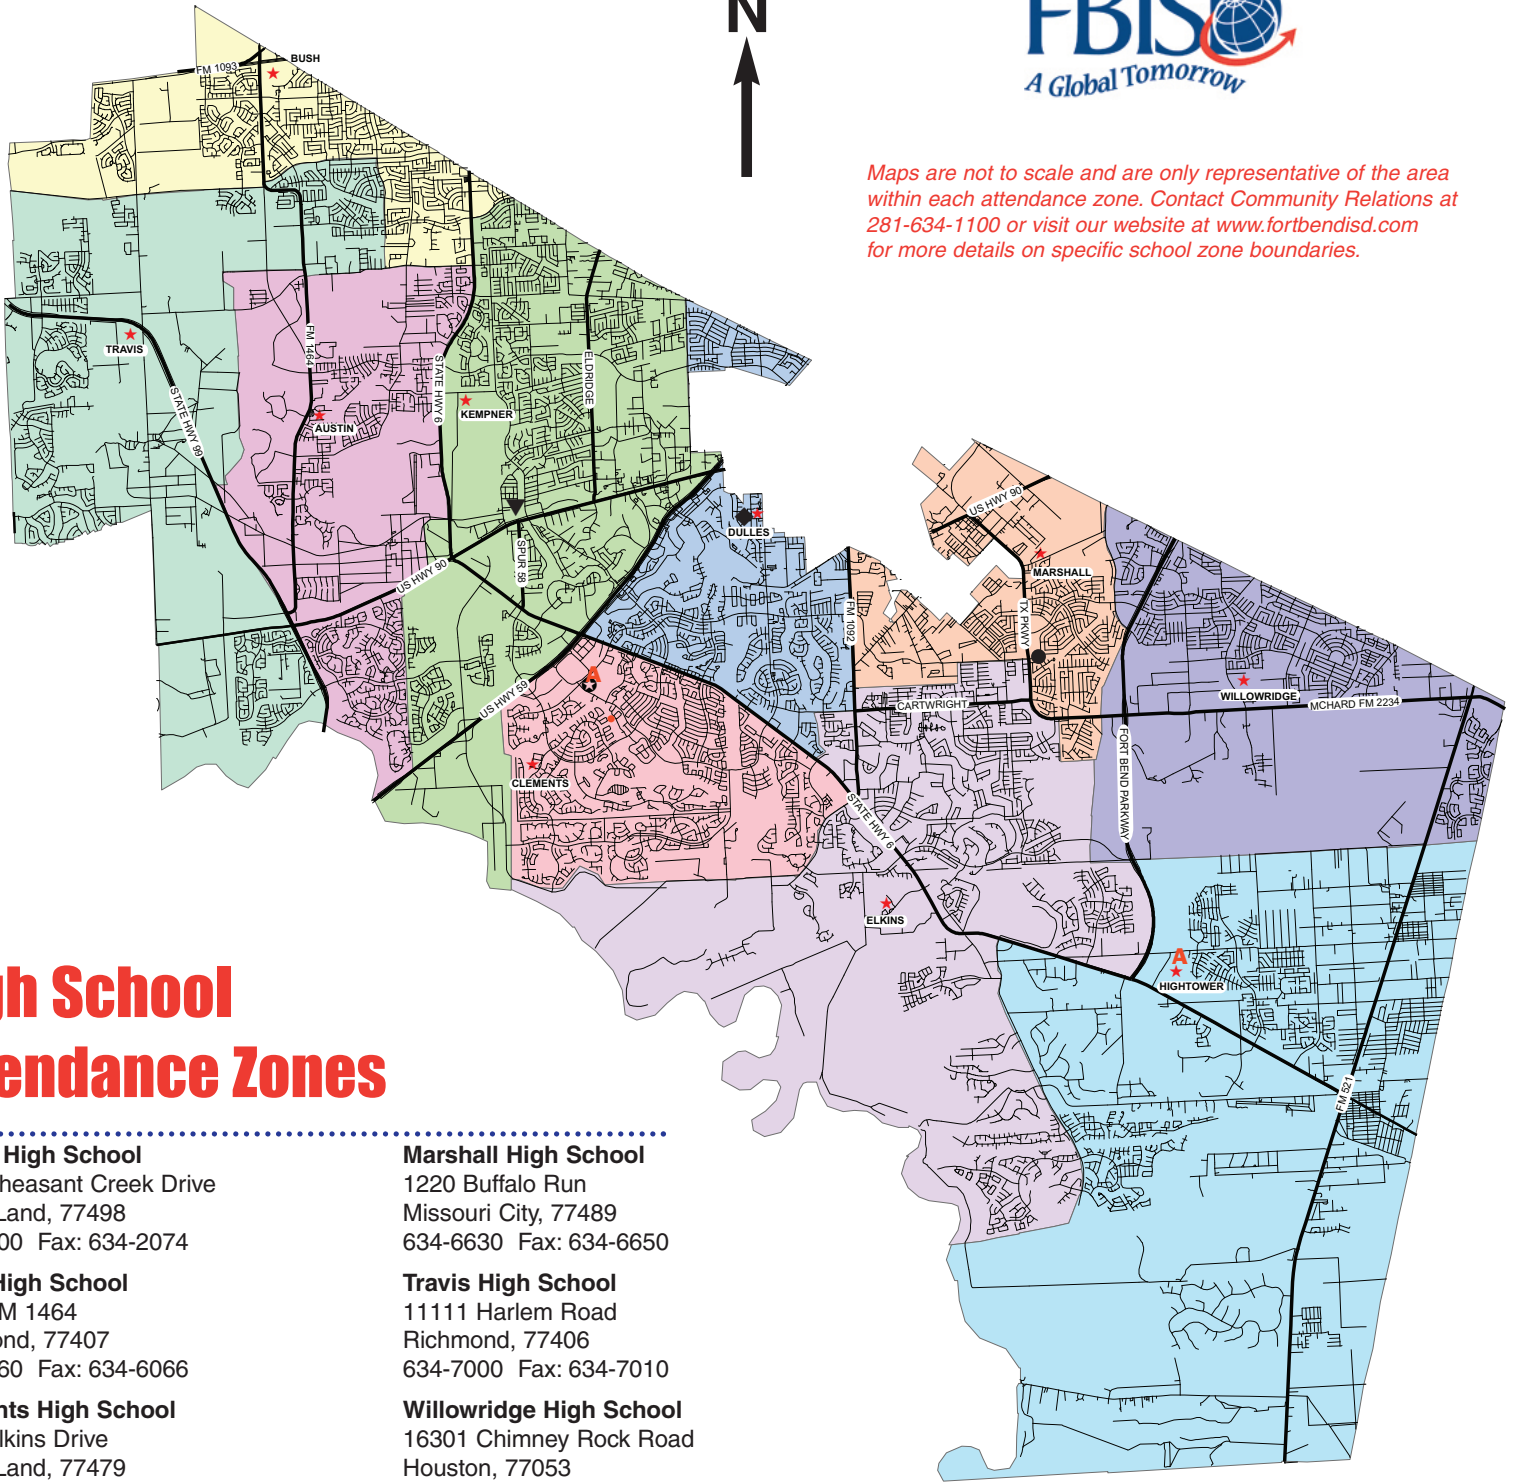

Maps are not to scale and are only representative of the area within each attendance zone. Contact Community Relations at 281-634-1100 or visit our website at www.fortbendisd.com for more details on specific school zone boundaries.