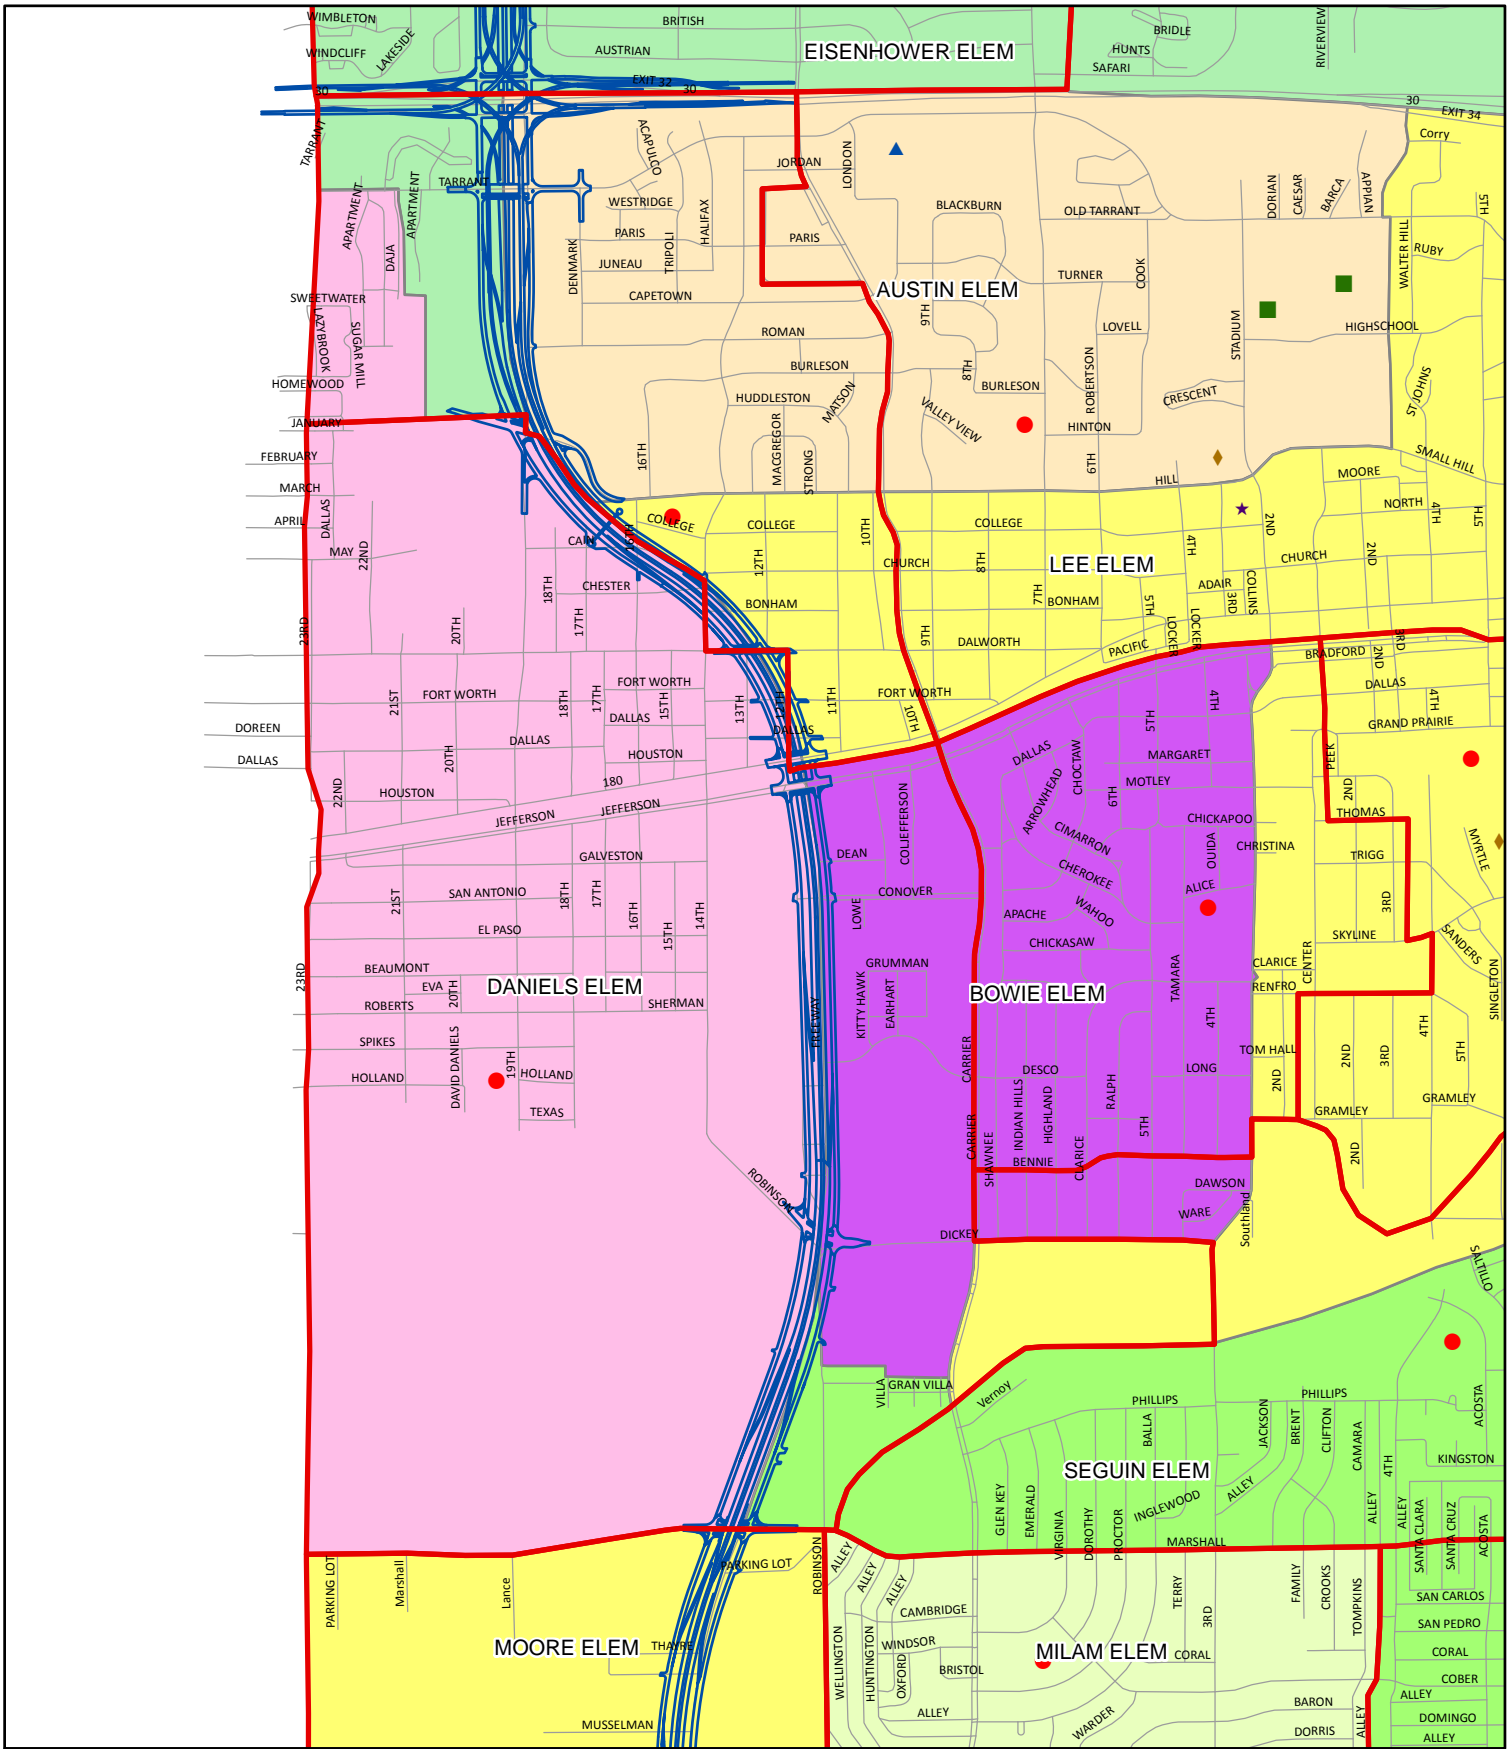

GRAND PRAIRIE INDEPENDENT SCHOOL DISTRICT
BOUNDARY PLANNING
2010/11 PROPOSED SCENARIO
DANIELS ELEM

1. **Legend**
2. Elementary Schools
   - ▲ Middle Schools
   - High Schools
   - ★ Alternative Campuses
   - Other Facilities
   - ▭ CURRENT ELEM. BOUNDARIES
   - ROADS