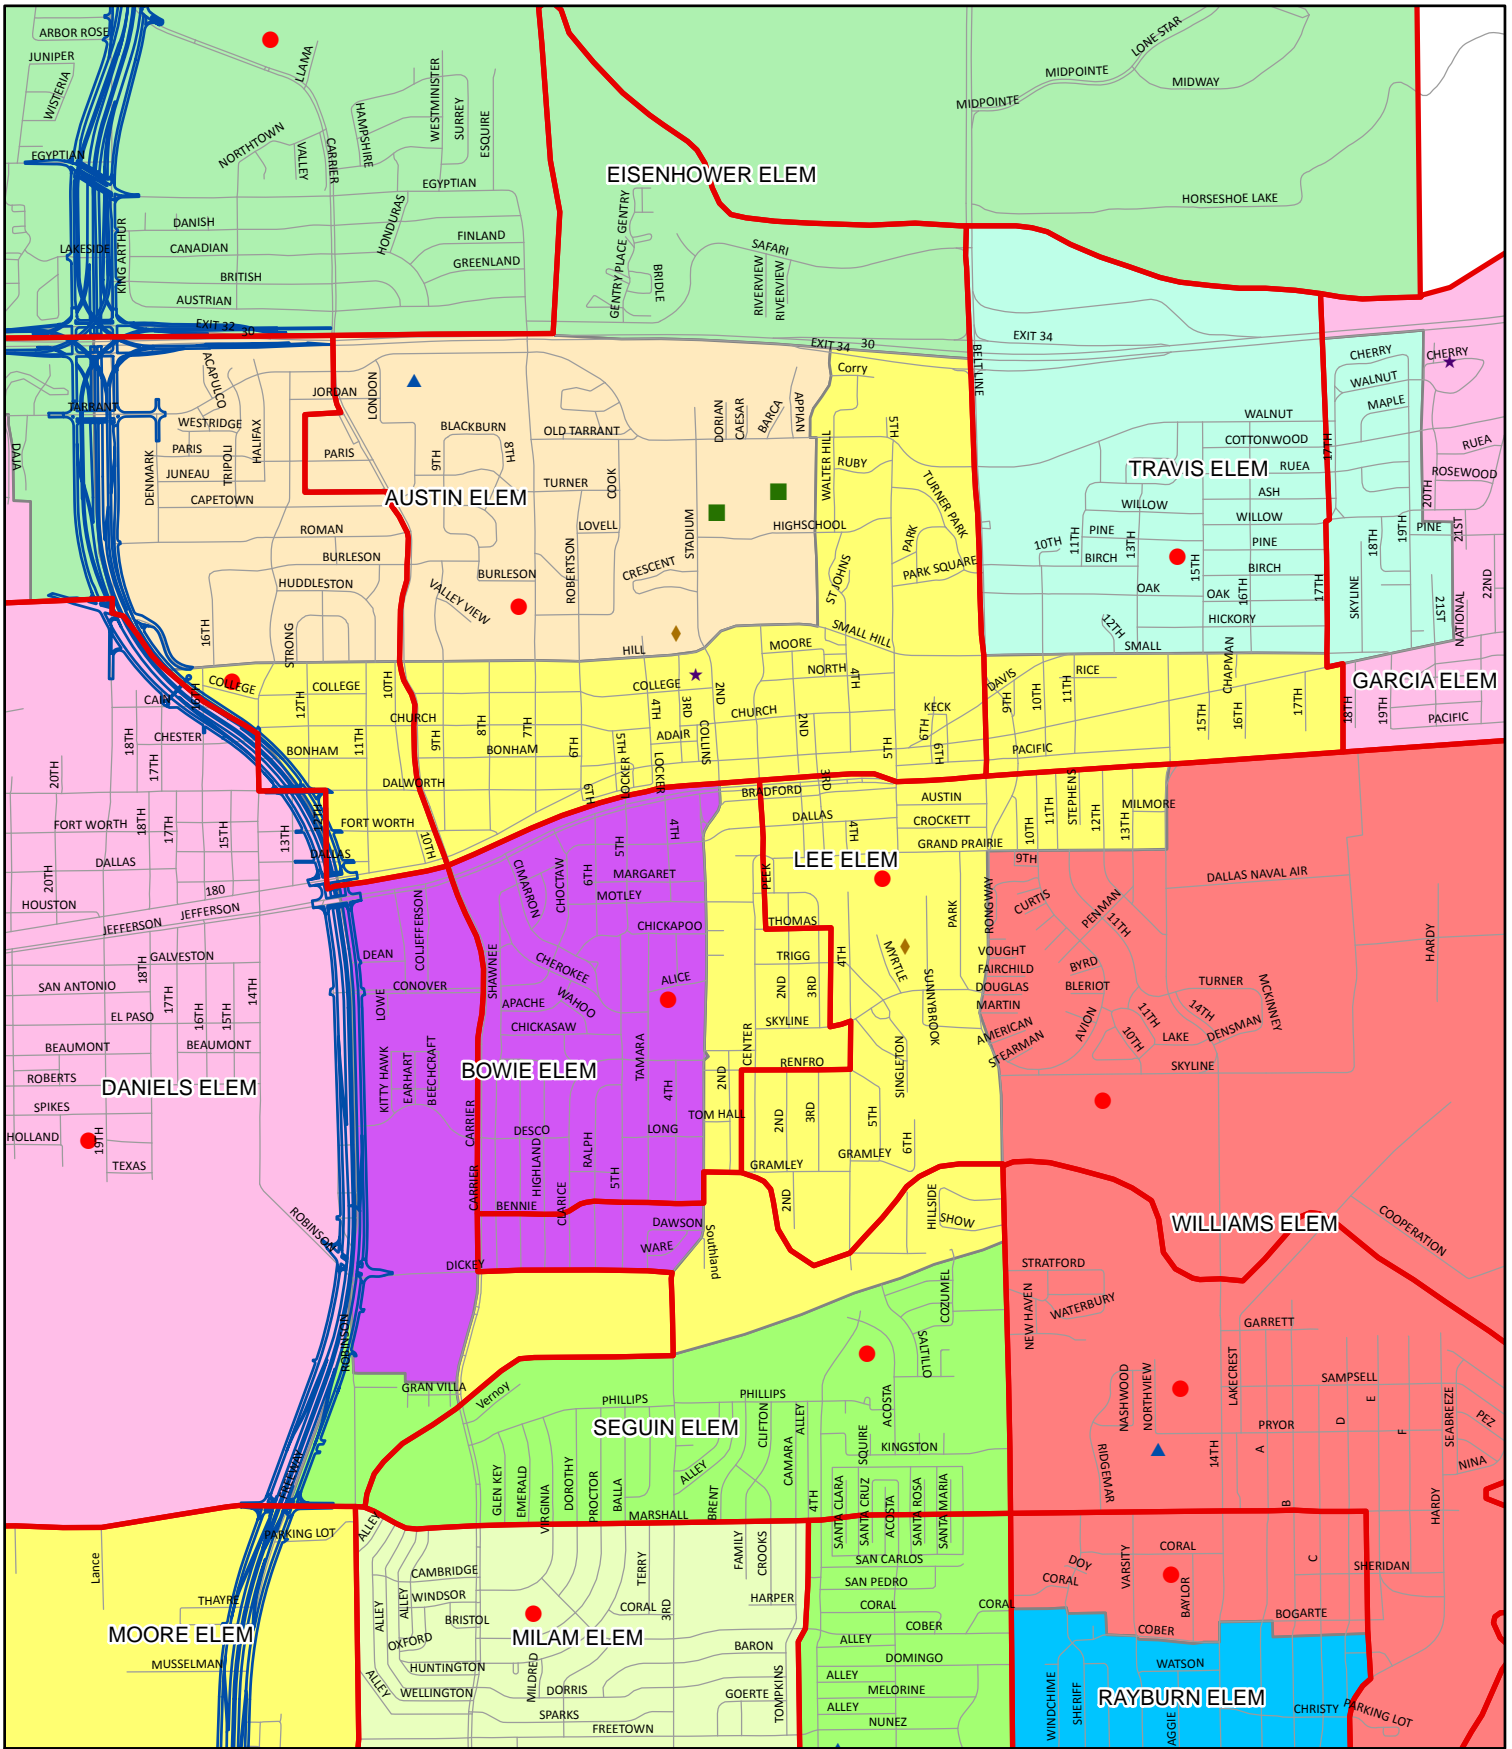

GRAND PRAIRIE INDEPENDENT SCHOOL DISTRICT
BOUNDARY PLANNING
2010/11 PROPOSED SCENARIO
LEE ELEM

1. **Legend**
2. Elementary Schools
   - ▲ Middle Schools
   - High Schools
   - ★ Alternative Campuses
   - Other Facilities
   - CURRENT ELEM. BOUNDARIES
   - ROADS