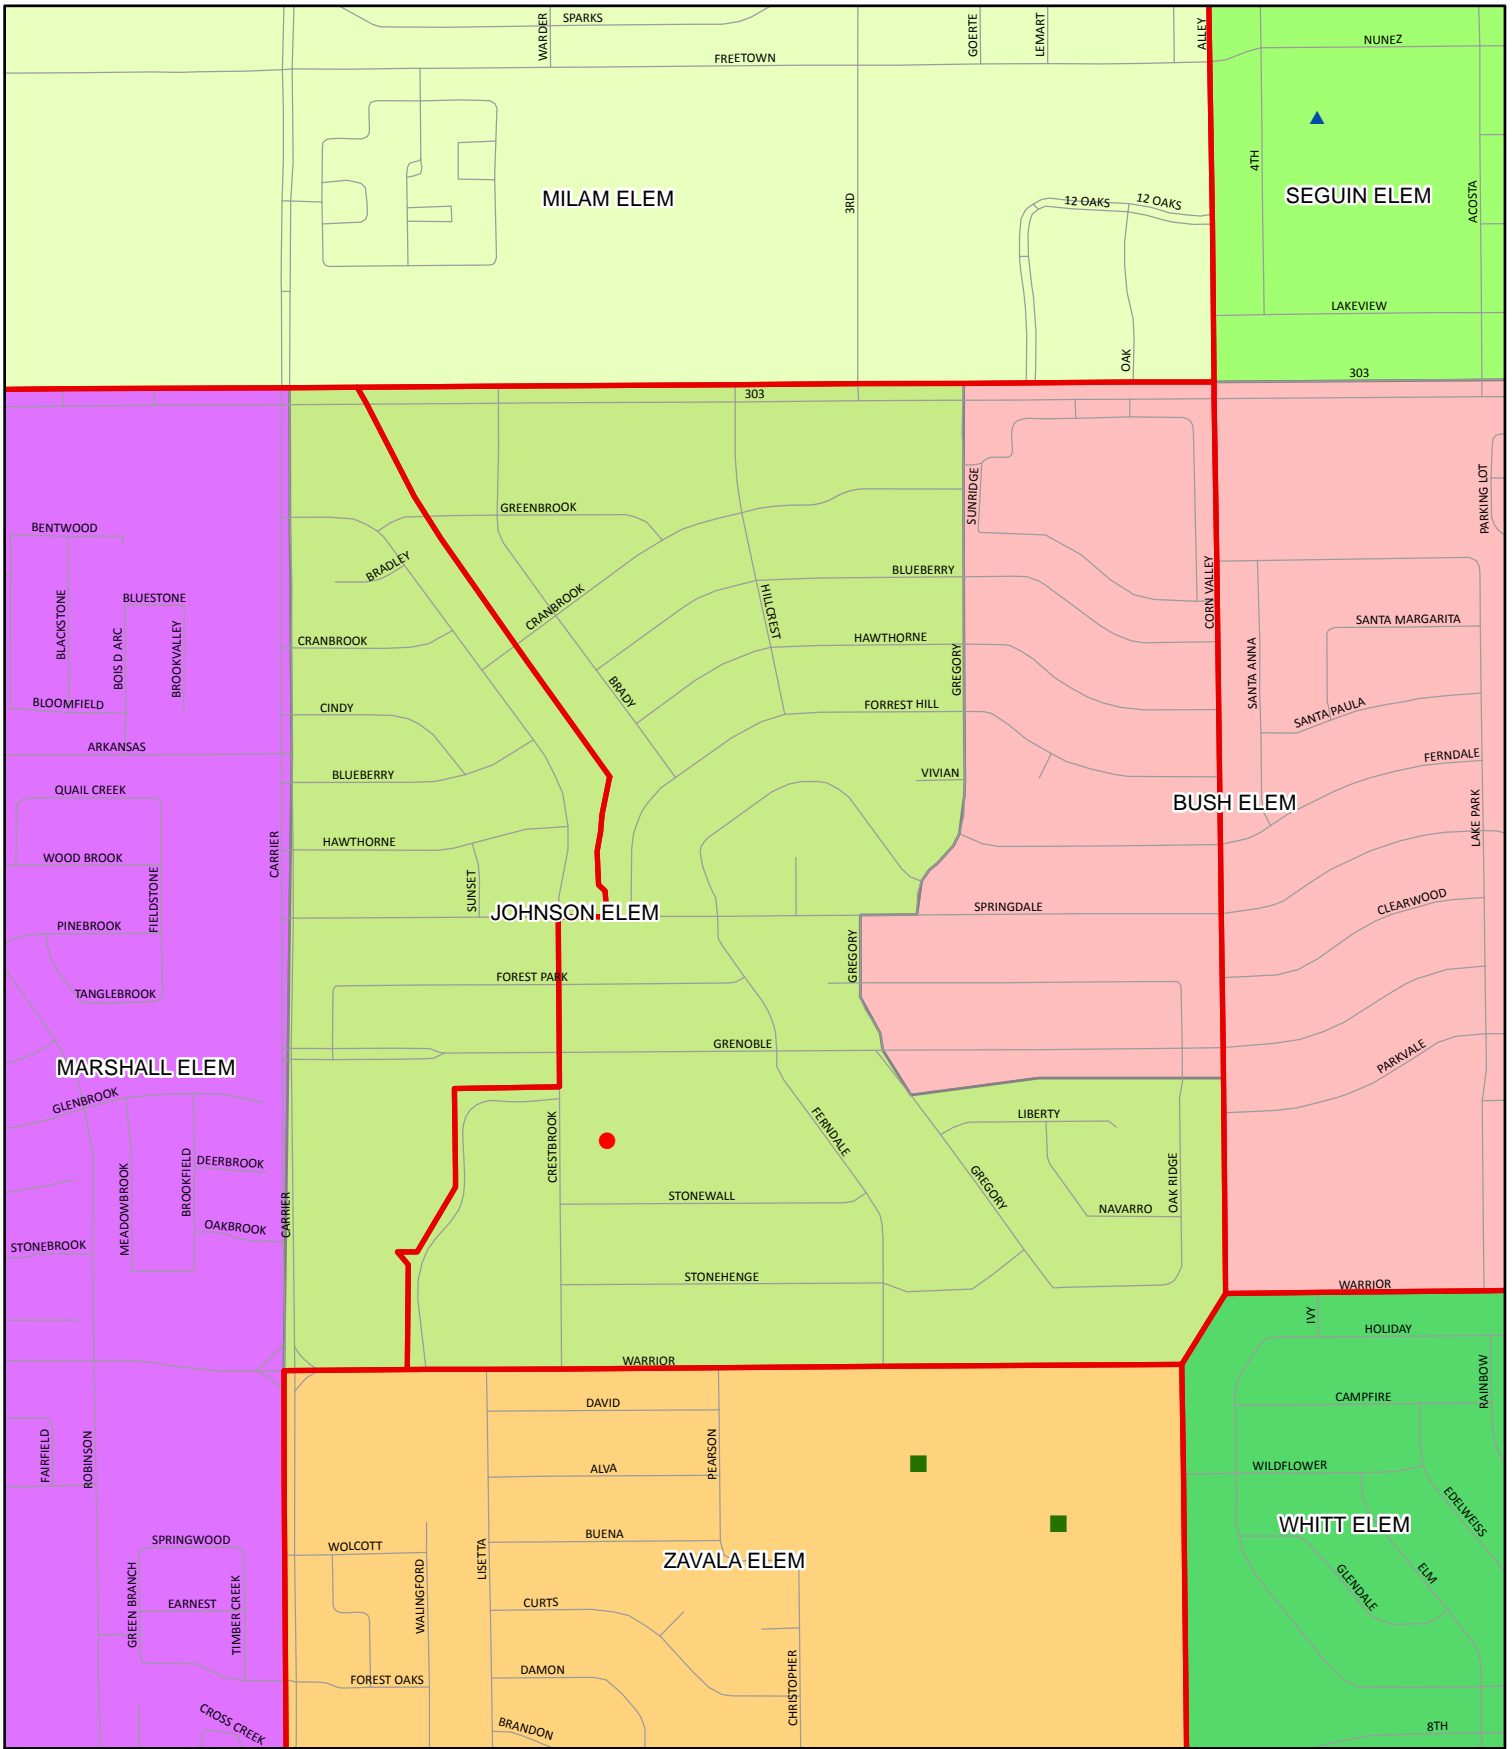

GRAND PRAIRIE INDEPENDENT SCHOOL DISTRICT
BOUNDARY PLANNING
2010/11 PROPOSED SCENARIO
JOHNSON ELEM

1. **Legend**
2. Elementary Schools
   - ▲ Middle Schools
   - High Schools
   - ★ Alternative Campuses
   - Other Facilities
   - CURRENT ELEM. BOUNDARIES
   - ROADS