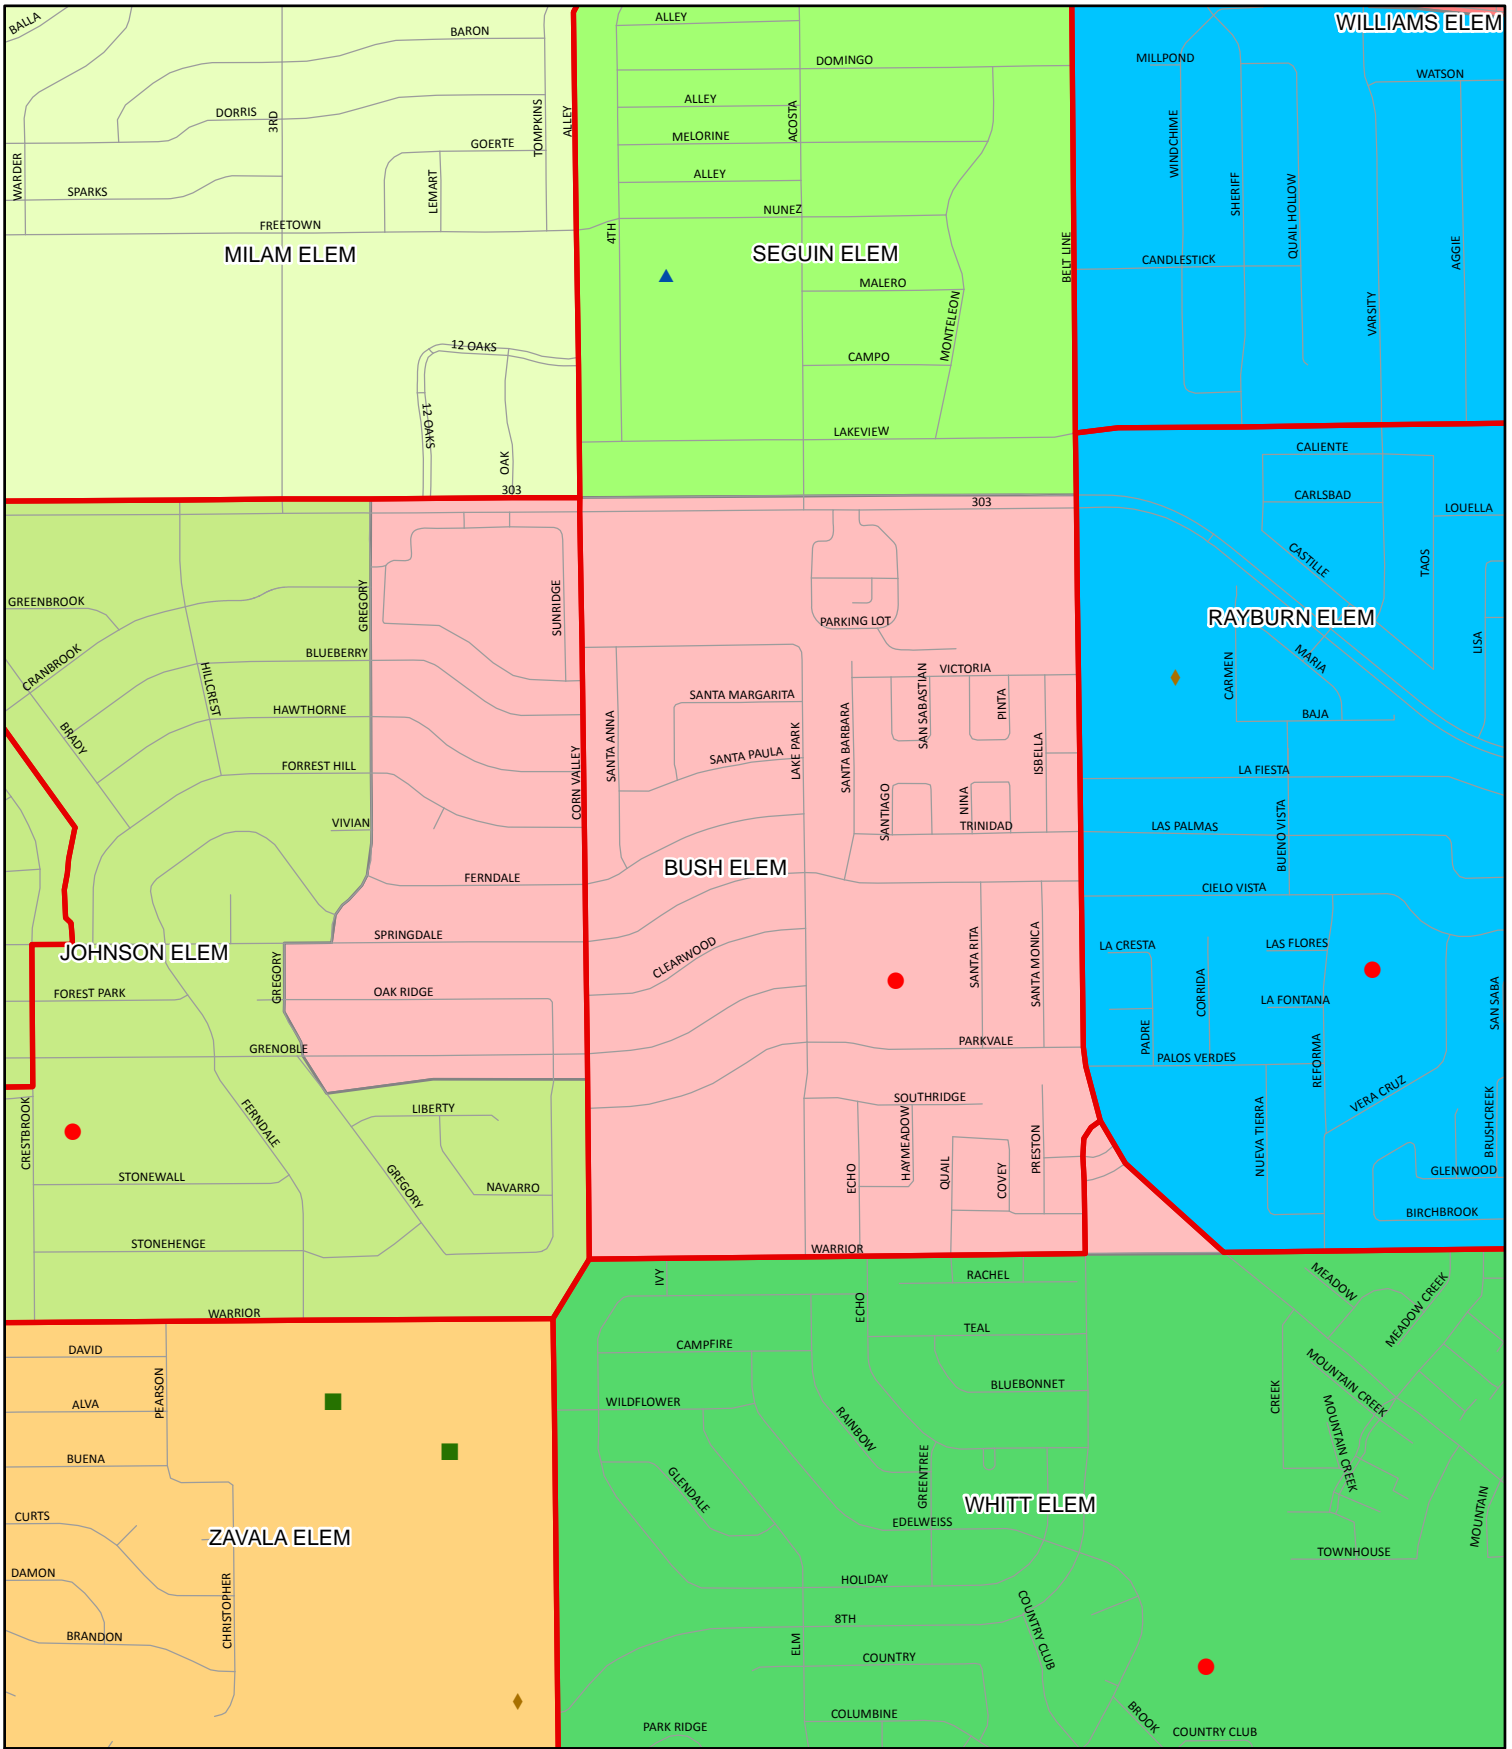

GRAND PRAIRIE INDEPENDENT SCHOOL DISTRICT
BOUNDARY PLANNING
2010/11 PROPOSED SCENARIO
BUSH ELEM

1. **Legend**
2. Elementary Schools
   - ▲ Middle Schools
   - High Schools
   - ★ Alternative Campuses
   - Other Facilities
   - CURRENT ELEM. BOUNDARIES
   - ROADS