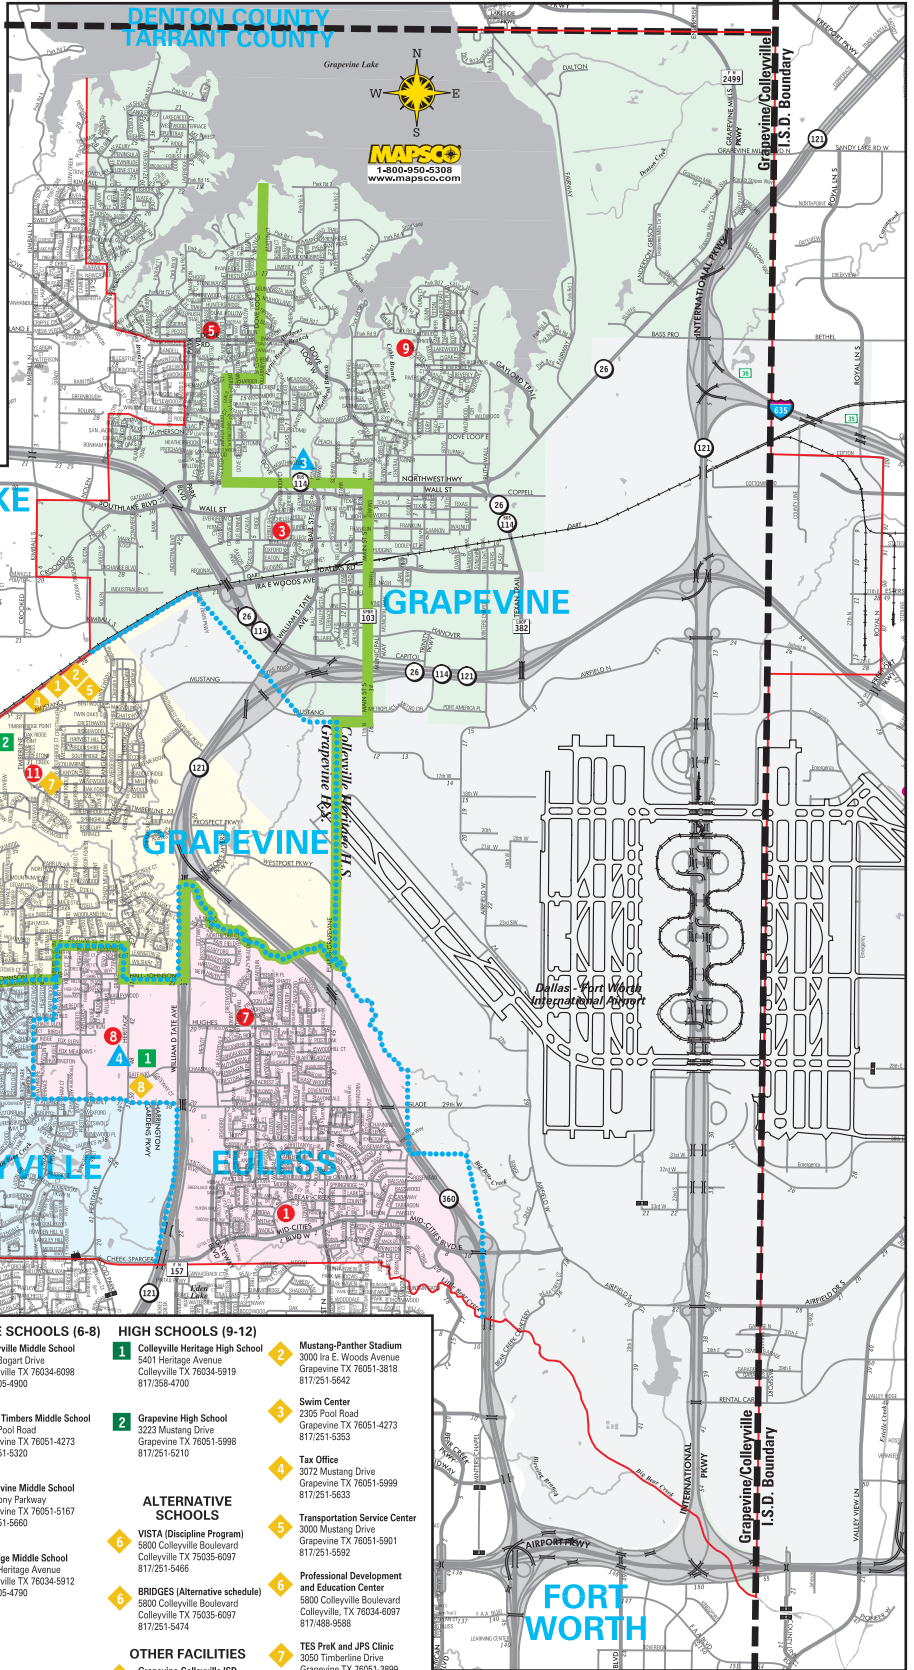

GRAPEVINE-COLLEYVILLE INDEPENDENT SCHOOL DISTRICT

LEGEND

LOCATION SYMBOLS

- Elementary Schools
- ▲ Middle Schools
- High Schools
- Other Facilities

ATTENDANCE BOUNDARIES

- ..... Middle Schools
- —— High Schools

SCALE: 1" = 6715'

www.gcisd-k12.org

COPYRIGHT 2008 BY MAPSCO, INC. - ALL RIGHTS RESERVED

1 Bear Creek Elementary 401 Bear Creek Drive Euless TX 76039-2091 817/305-4880 2 Brandorf Elementary 691 Glad Road Colleyville TX 76034-3843 817/305-4920 3 Cannon Elementary 1300 West College Street Grapevine TX 76051-3595 817/251-5680 4 Colleyville Elementary 5911 Pleasant Run Road Colleyville TX 76034-6087 817/305-4940	5 Dove Elementary 1932 Dove Road Grapevine TX 76051-2799 817/251-5700 6 Glenhope Elementary 6500 Glenhope Drive Colleyville TX 76034-5688 817/251-5720 7 Grapevine Elementary 1801 Hall-Johnson Road Grapevine TX 76051-5705 817/251-5725 8 Heritage Elementary 4500 Heritage Avenue Grapevine TX 76051-5762 817/305-4820	9 Silver Lake Elementary 1301 North Dooley Street Grapevine TX 76051-2922 817/251-5750 10 O.C. Taylor Elementary 6300 Pool Road Colleyville TX 76034-5090 817/305-4870 11 Timberline Elementary 3220 Timberline Drive Grapevine TX 76051-3899 817/251-5770	MIDDLE SCHOOLS (6-8) 1 Colleyville Middle School 1100 Bogart Drive Colleyville TX 76034-6098 817/305-4900 2 Cross Timbers Middle School 2301 Pool Road Grapevine TX 76051-4273 817/251-5320 3 Grapevine Middle School 301 Pony Parkway Grapevine TX 76051-5167 817/251-5660 4 Heritage Middle School 5300 Heritage Avenue Colleyville TX 76034-5912 817/305-4790	HIGH SCHOOLS (9-12) 1 Colleyville Heritage High School 5401 Heritage Avenue Colleyville TX 76034-5919 817/358-4700 2 Grapevine High School 3223 Mustang Drive Grapevine TX 76051-5998 817/251-5210 3 Swin Center 2325 Pool Road Grapevine TX 76051-4273 817/251-5333 4 Tax Office 3072 Mustang Drive Grapevine TX 76051-5999 817/251-5633 5 Transportation Service Center 3000 Mustang Drive Grapevine TX 76051-5901 817/251-5592 6 Professional Development and Education Center 5800 Colleyville Boulevard Colleyville TX 76034-6097 817/488-9588	OTHER FACILITIES 1 Grapevine-Colleyville ISD Administration Building and Technology Center 3021 Ira E. Woods Avenue Grapevine TX 76051-3897 817/488-9588 Metro 817/481-5575 2 Mustang-Panther Stadium 3000 Ira E. Woods Avenue Grapevine TX 76051-3818 817/251-5642 3 VISTA (Discipline Program) 5800 Colleyville Boulevard Colleyville TX 76035-6097 817/251-5465 4 BRIDGES (Alternative schedule) 5800 Colleyville Boulevard Colleyville TX 76035-6097 817/251-5474 5 TES PreK and JPS Clinic 3950 Timberline Drive Grapevine TX 76051-3899 817/251-5751 6 Early Childhood Development Center 5101 Heritage Avenue Colleyville, TX 76034-5919 817/305-4890