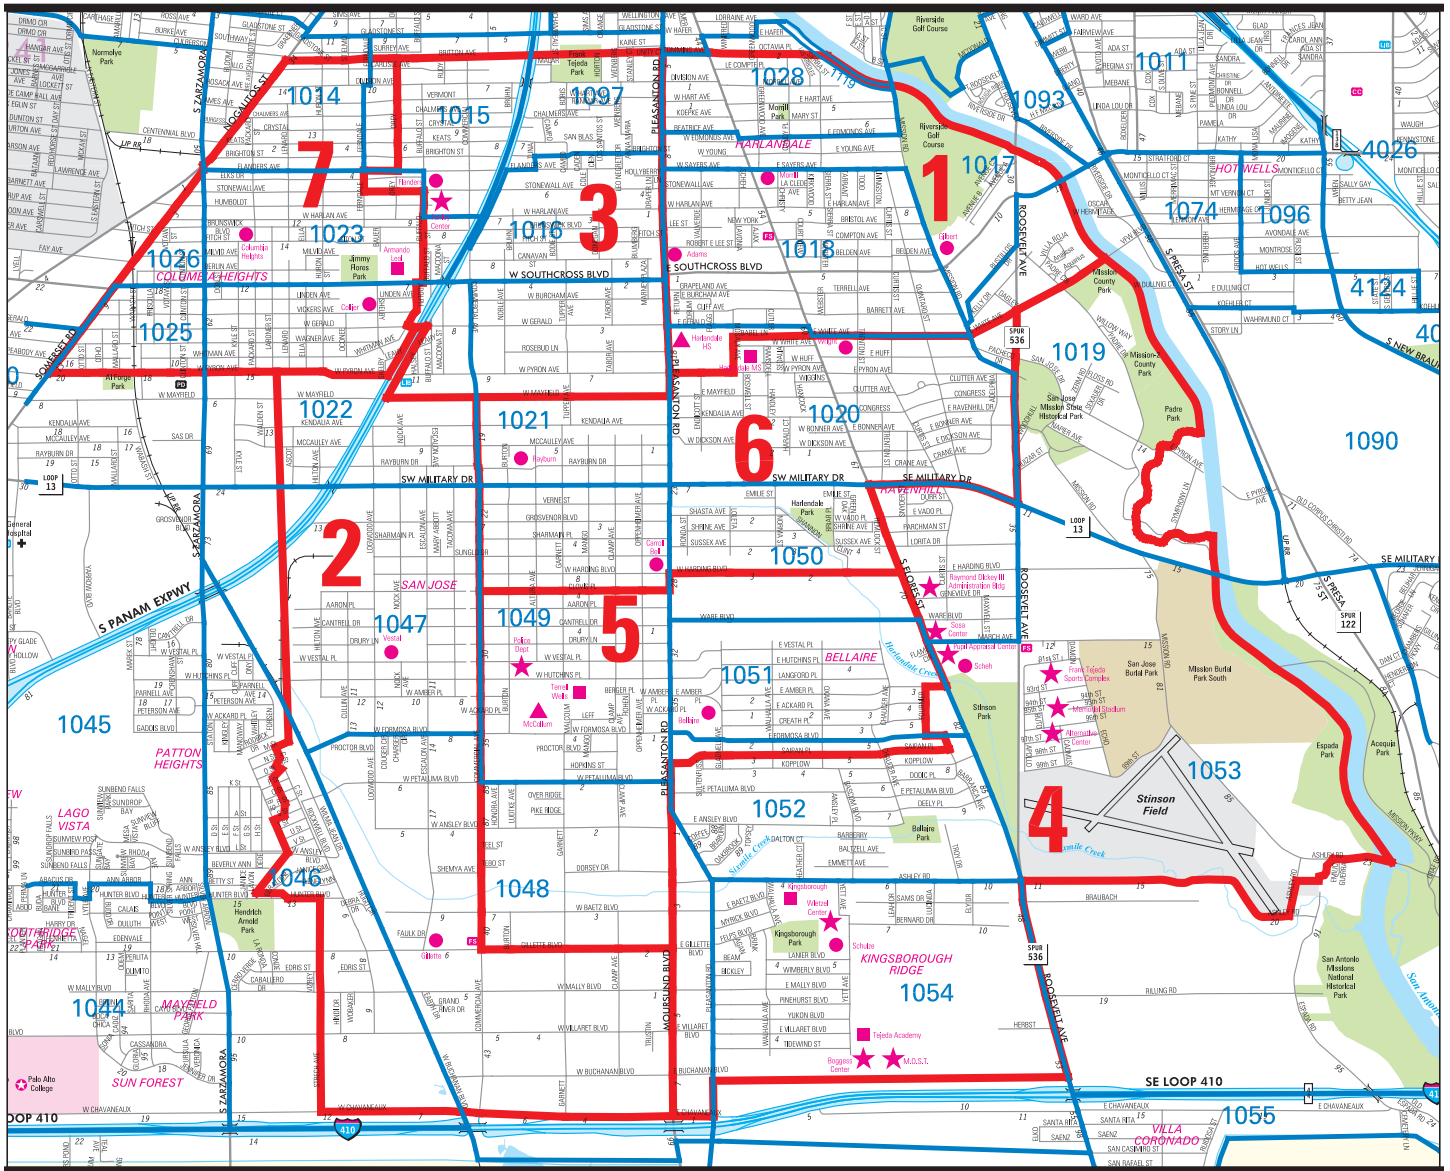

HARLANDALE INDEPENDENT SCHOOL DISTRICT MAP

Raymond Dickey III Administrative Building
102 Genevieve street (210) 989-4300

Harlandale High School
114 E. Gerald ave.
989-1000

Harlandale Middle School
300 W. Huff Ave
921-4507

Carroll Bell Elementary
2717 Pleasanton Rd.
989-2900

Gillette Elementary
625 Gillette Boulevard
989-3100

Vestal Elementary
1111 W. Vestal
989-3350

McCullum High School
500 W. Formosa Ave.
989-1500

Kingsborough Middle School
422 Ashley Rd.
989-2200

Columbia Heights Elementary
1610 Fitch Ave.
989-3000

Rayburn Elementary
635 Rayburn Drive
989-3200

Wright Elementary
115 E. Huff Ave.
989-3400

Harlandale Alternative Center
906 March Ave.
921-4463

Terrell Wells Middle School
422 W. Hutchins
989-2600

Scheh Center
906 March Ave.
932-7284

Bellaire Elementary
142 E. Amber
989-2850

LCR #05-002
APPROVED 1-10-05
COPYRIGHT 2005 by MAPSCO - ALL RIGHTS RESERVED

LEGEND

- INTERSTATE HIGHWAYS
- U.S. HIGHWAYS
- STATE HIGHWAYS
- STATE LOOP OR SPUR
- ELEMENTARY SCHOOLS
- MIDDLE SCHOOLS
- HIGH SCHOOLS
- SPORTS, MAINTENANCE & OTHER FACILITIES