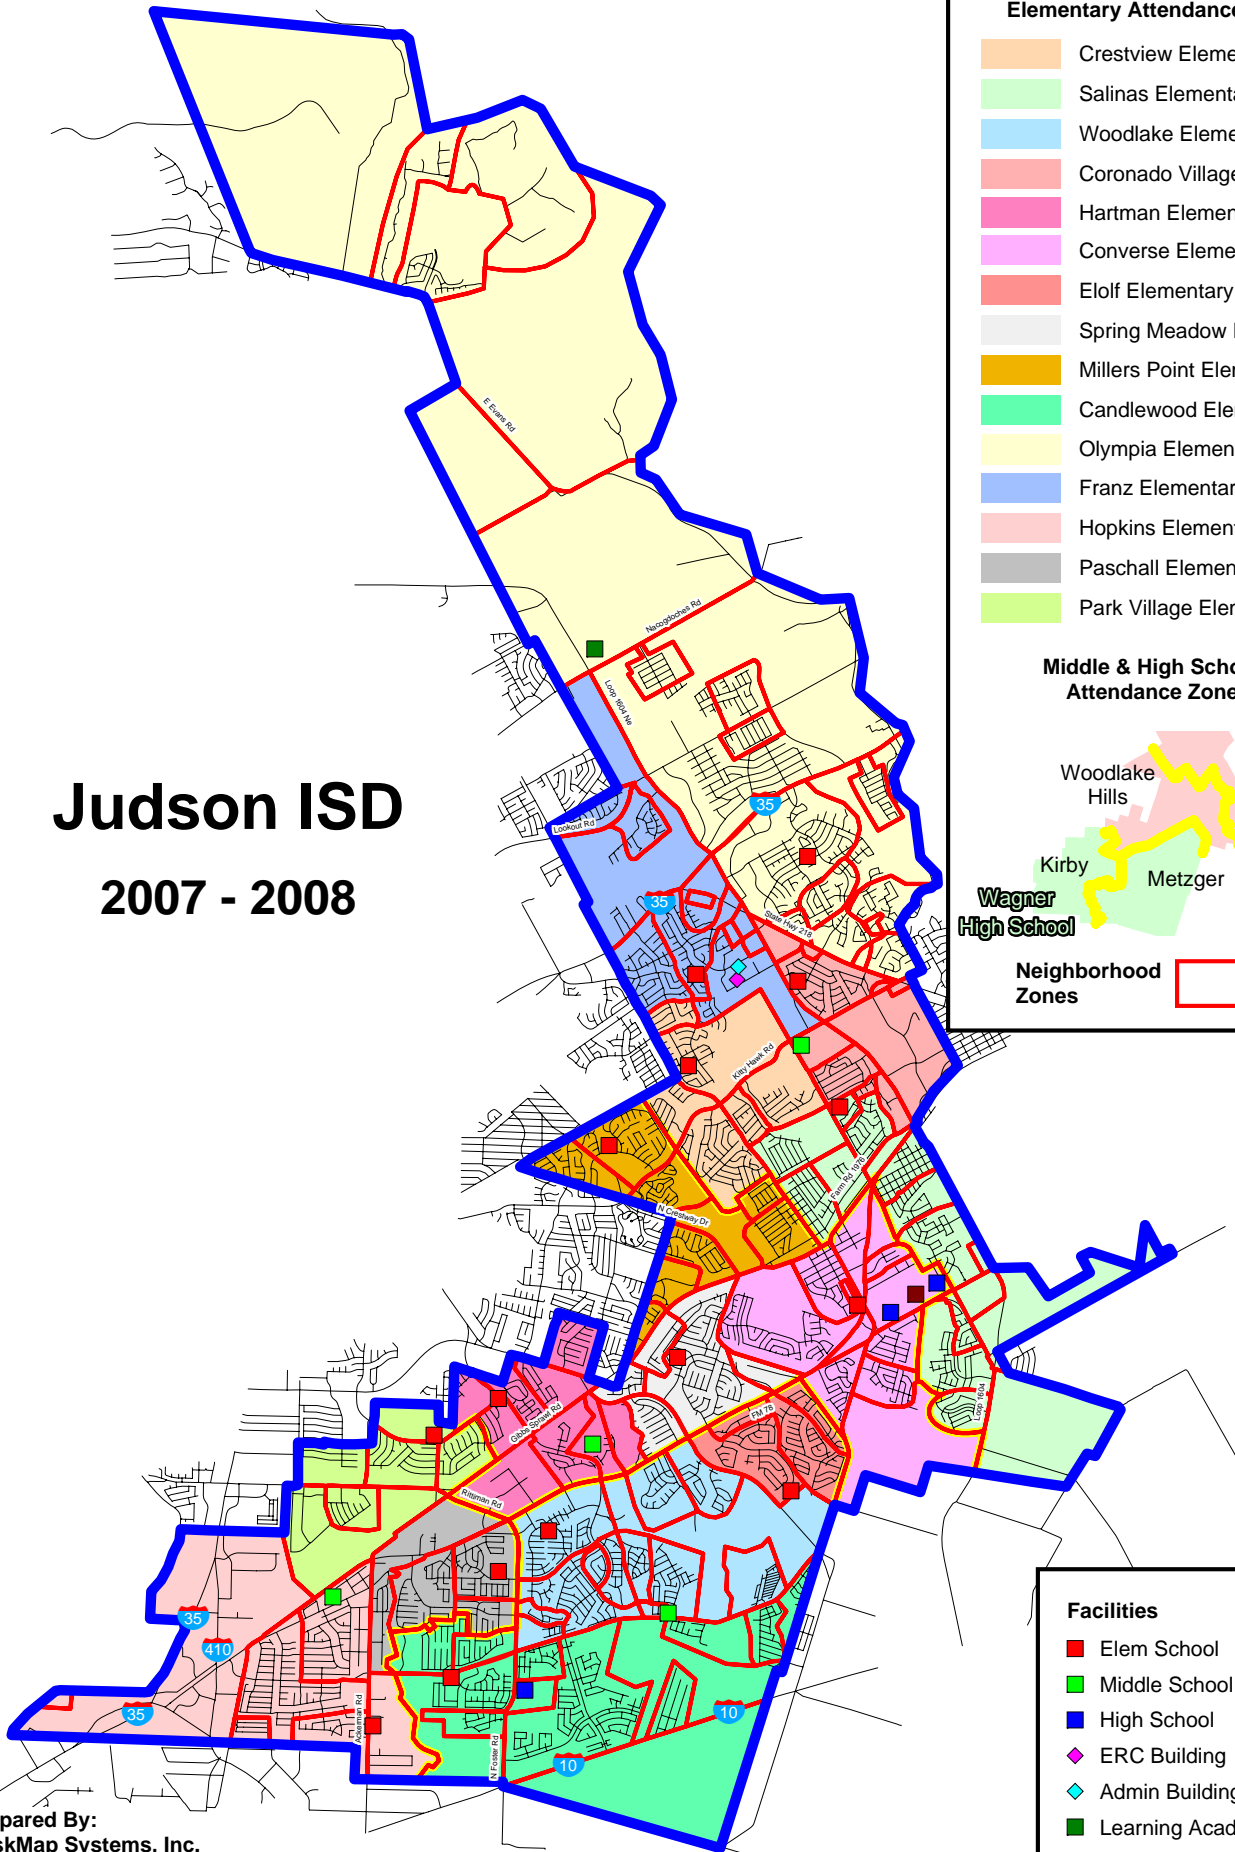

Judson ISD

2007 - 2008

Elementary Attendance Zones

- Crestview Elementary
- Salinas Elementary
- Woodlake Elementary
- Coronado Village Elementary
- Hartman Elementary
- Converse Elementary
- Eloff Elementary
- Spring Meadow Elementary
- Millers Point Elementary
- Candlewood Elementary
- Olympia Elementary
- Franz Elementary
- Hopkins Elementary
- Paschall Elementary
- Park Village Elementary

Middle & High Schools Attendance Zones

- Wagner High School
- Metzger
- Kitty Hawk
- Judson High School

Neighborhood Zones

Facilities

- Elem School
- Middle School
- High School
- ERC Building
- Admin Building
- Learning Academy
- Alternative School