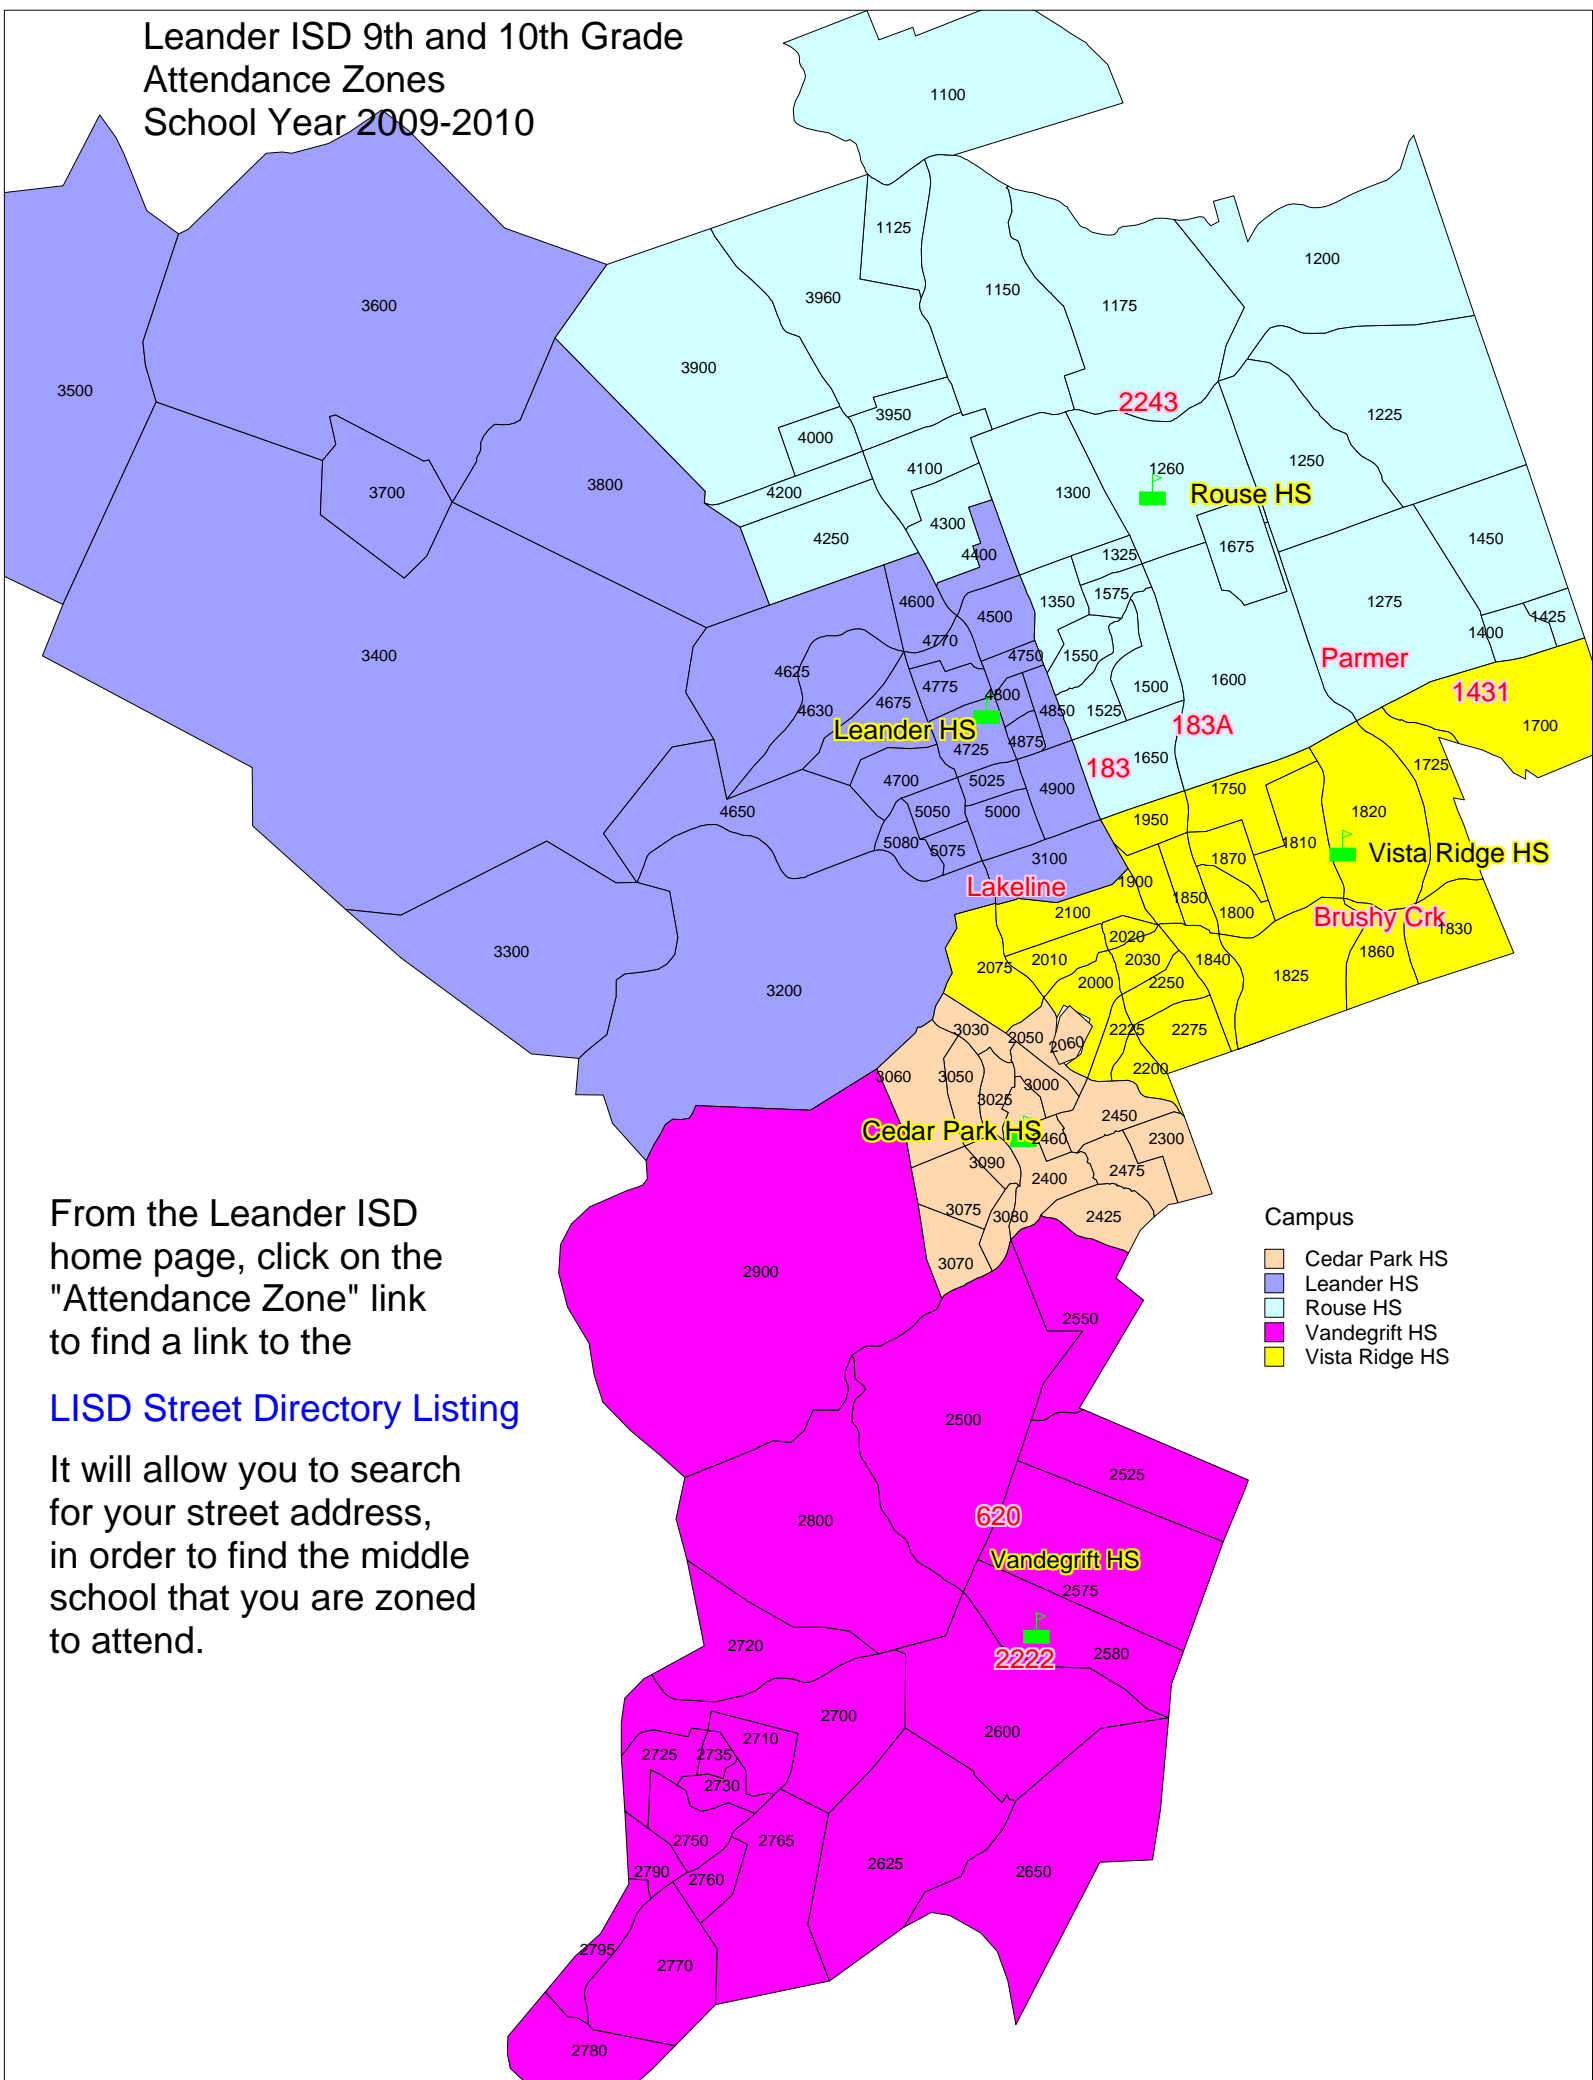

Leander ISD 9th and 10th Grade  
Attendance Zones  
School Year 2009-2010

From the Leander ISD home page, click on the "Attendance Zone" link to find a link to the

[LISD Street Directory Listing](#)

It will allow you to search for your street address, in order to find the middle school that you are zoned to attend.

- Campus**
- Cedar Park HS
  - Leander HS
  - Rouse HS
  - Vandegrift HS
  - Vista Ridge HS