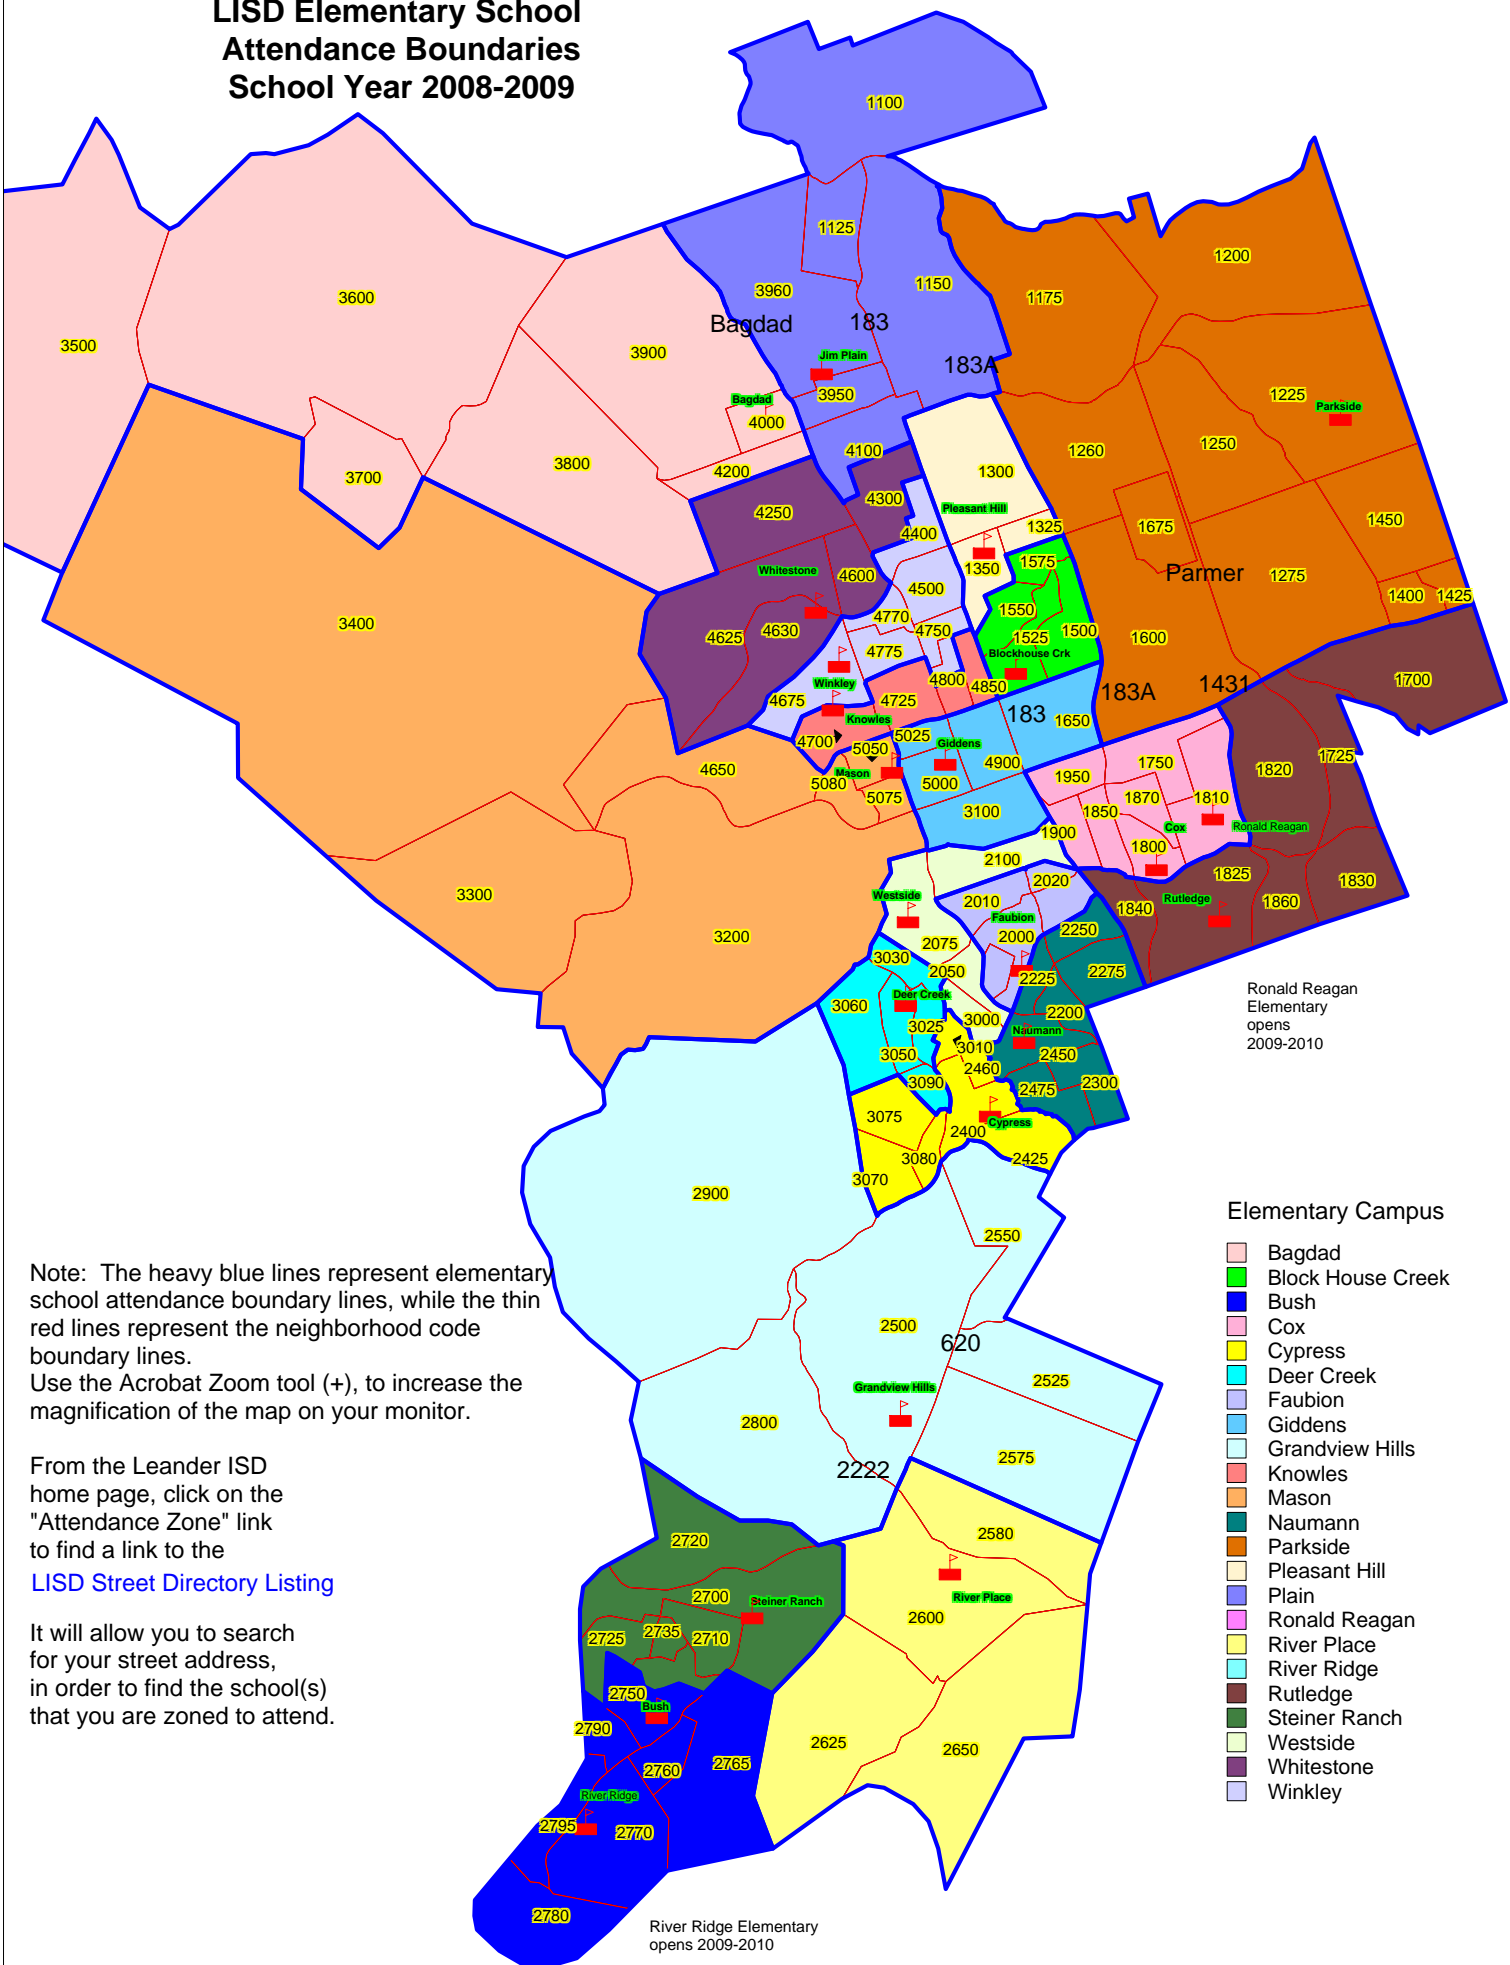

LISD Elementary School Attendance Boundaries

School Year 2008-2009

Ronald Reagan Elementary opens 2009-2010

Elementary Campus

- Bagdad
- Block House Creek
- Bush
- Cox
- Cypress
- Deer Creek
- Faubion
- Giddens
- Grandview Hills
- Knowles
- Mason
- Naumann
- Parkside
- Pleasant Hill
- Plain
- Ronald Reagan
- River Place
- River Ridge
- Rutledge
- Steiner Ranch
- Westside
- Whitestone
- Winkley

Note: The heavy blue lines represent elementary school attendance boundary lines, while the thin red lines represent the neighborhood code boundary lines.
Use the Acrobat Zoom tool (+), to increase the magnification of the map on your monitor.

From the Leander ISD home page, click on the "Attendance Zone" link to find a link to the [LISD Street Directory Listing](#)

It will allow you to search for your street address, in order to find the school(s) that you are zoned to attend.