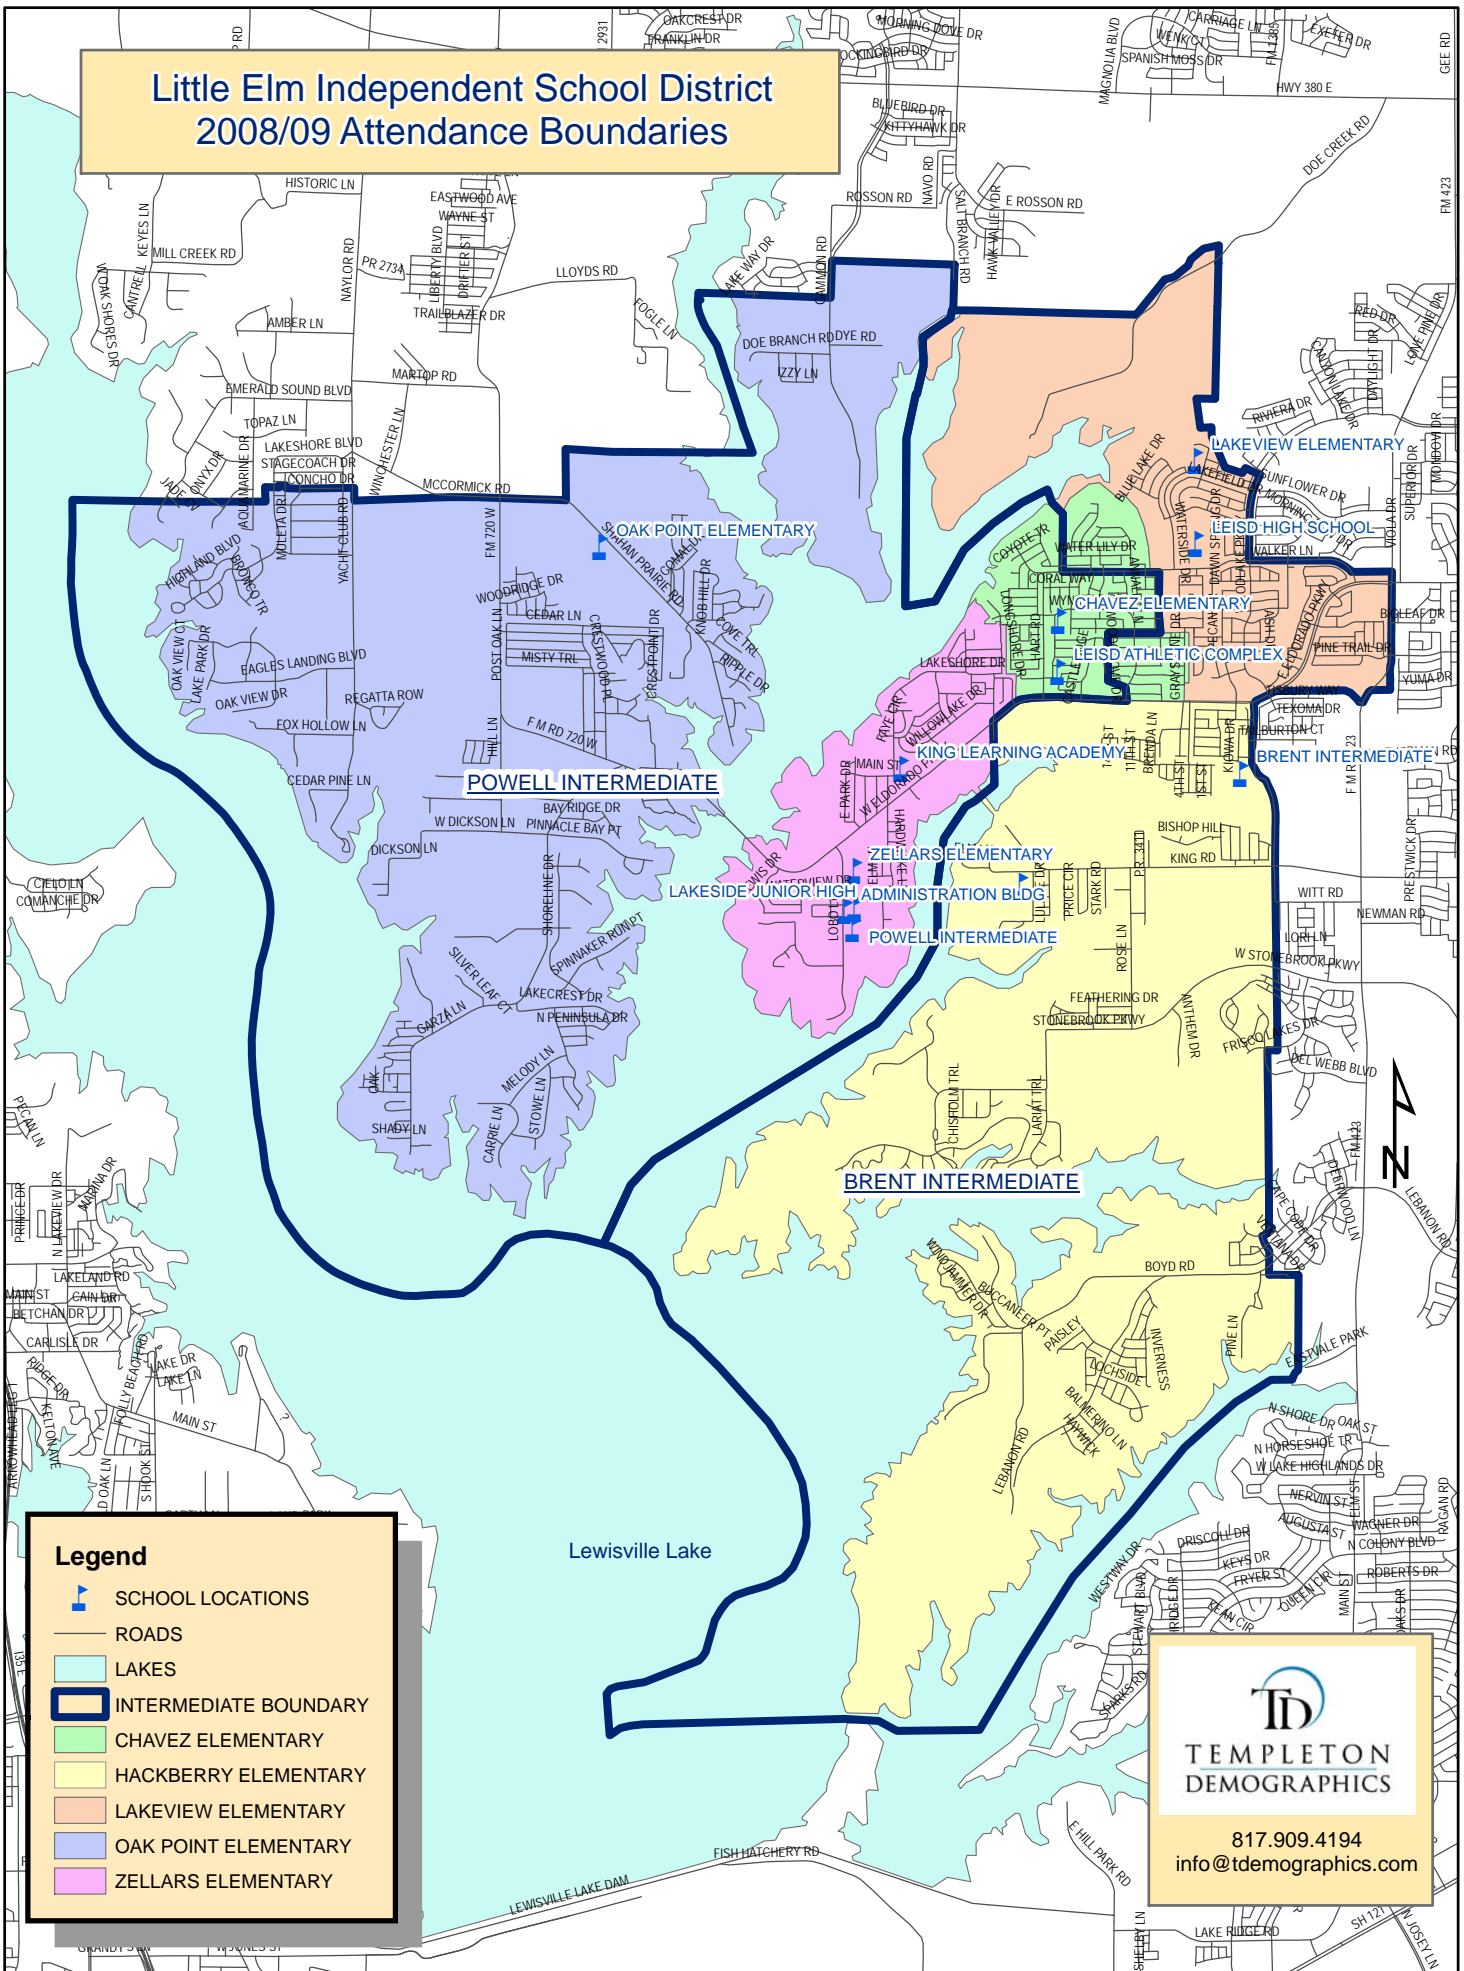

Little Elm Independent School District 2008/09 Attendance Boundaries

Legend

- SCHOOL LOCATIONS
- ROADS
- LAKES
- INTERMEDIATE BOUNDARY
- CHAVEZ ELEMENTARY
- HACKBERRY ELEMENTARY
- LAKEVIEW ELEMENTARY
- OAK POINT ELEMENTARY
- ZELLARS ELEMENTARY