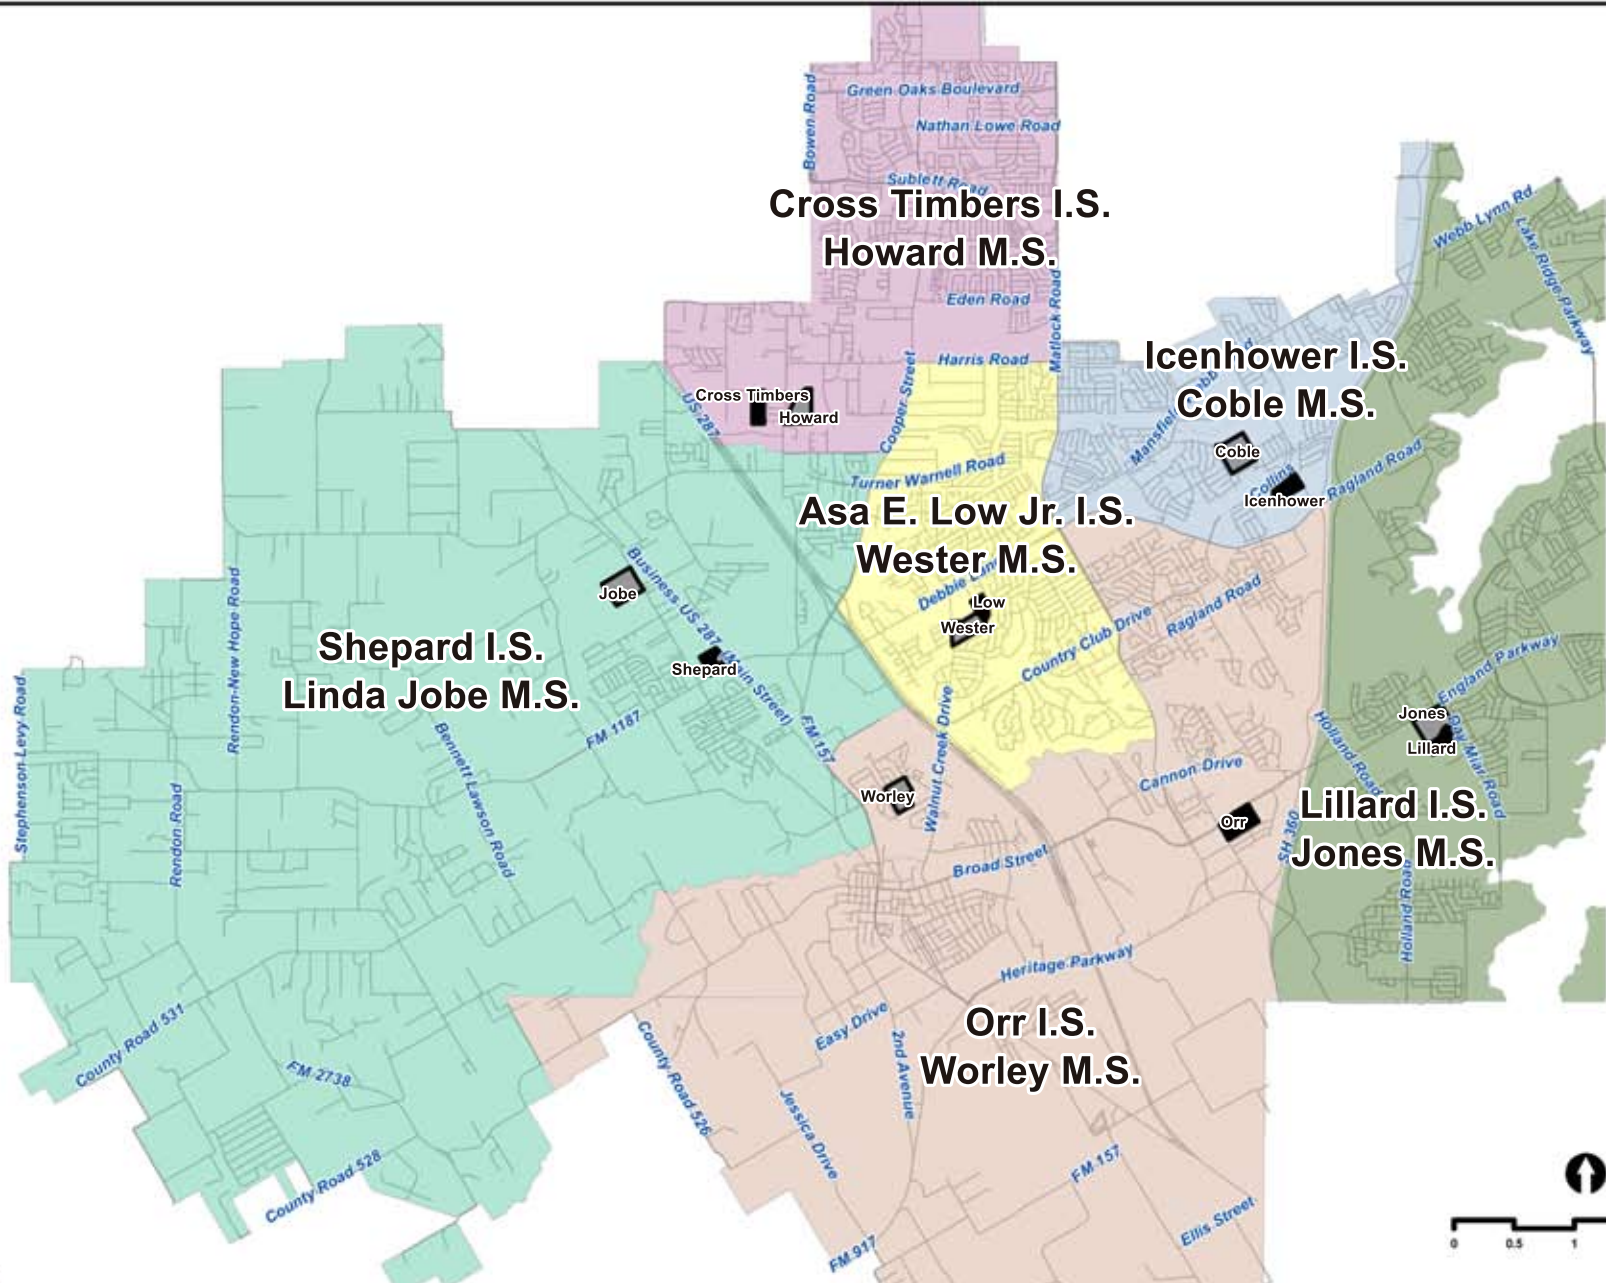

2009-2010 Intermediate School / Middle School Attendance Zones

Cross Timbers I.S.
Howard M.S.

Icenhower I.S.
Coble M.S.

Asa E. Low Jr. I.S.
Wester M.S.

Shepard I.S.
Linda Jobe M.S.

Lillard I.S.
Jones M.S.

Orr I.S.
Worley M.S.

Mansfield I.S.D.