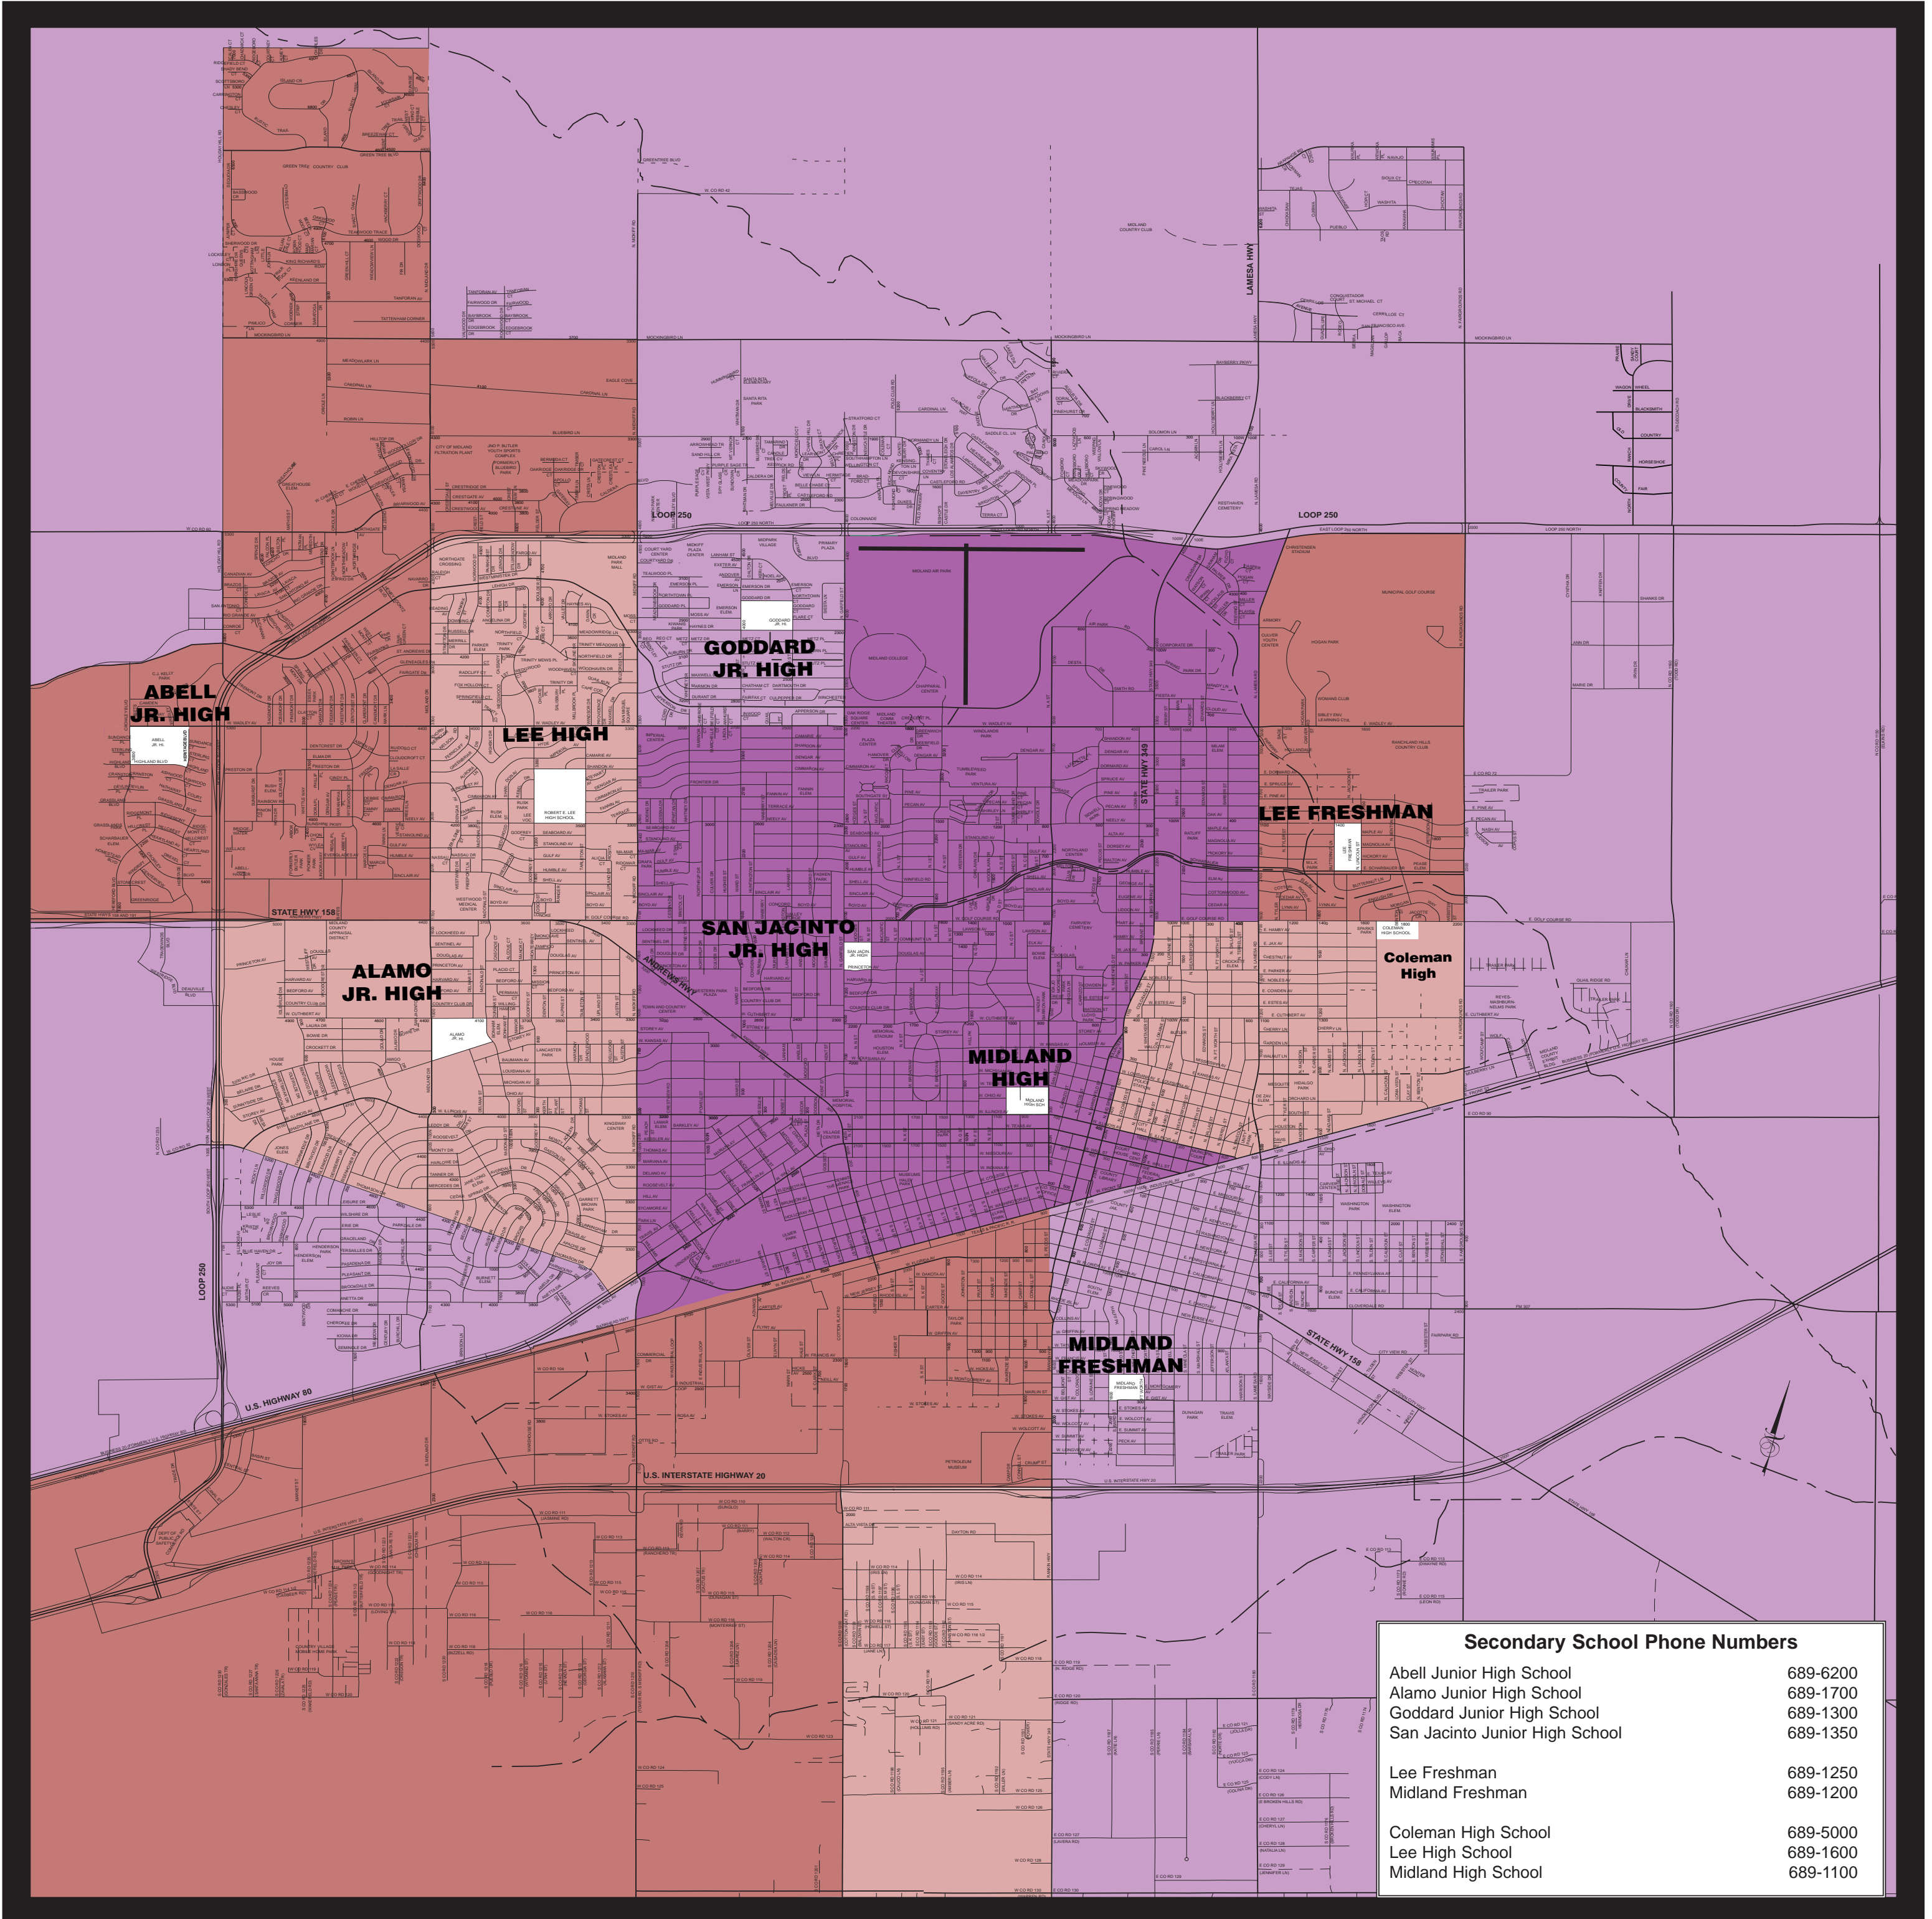

Midland Independent School District  
 615 W. Missouri Ave. Midland, Texas 79701  
 (432) 689-1000

# Attendance Zones

## Grades 7-12

[www.midlandisd.net](http://www.midlandisd.net)

Robert E. Lee High  
 Robert E. Lee High

Midland High  
 Midland High

Abell Jr. High

Alamo Jr. High

Goddard Jr. High

San Jacinto Jr. High