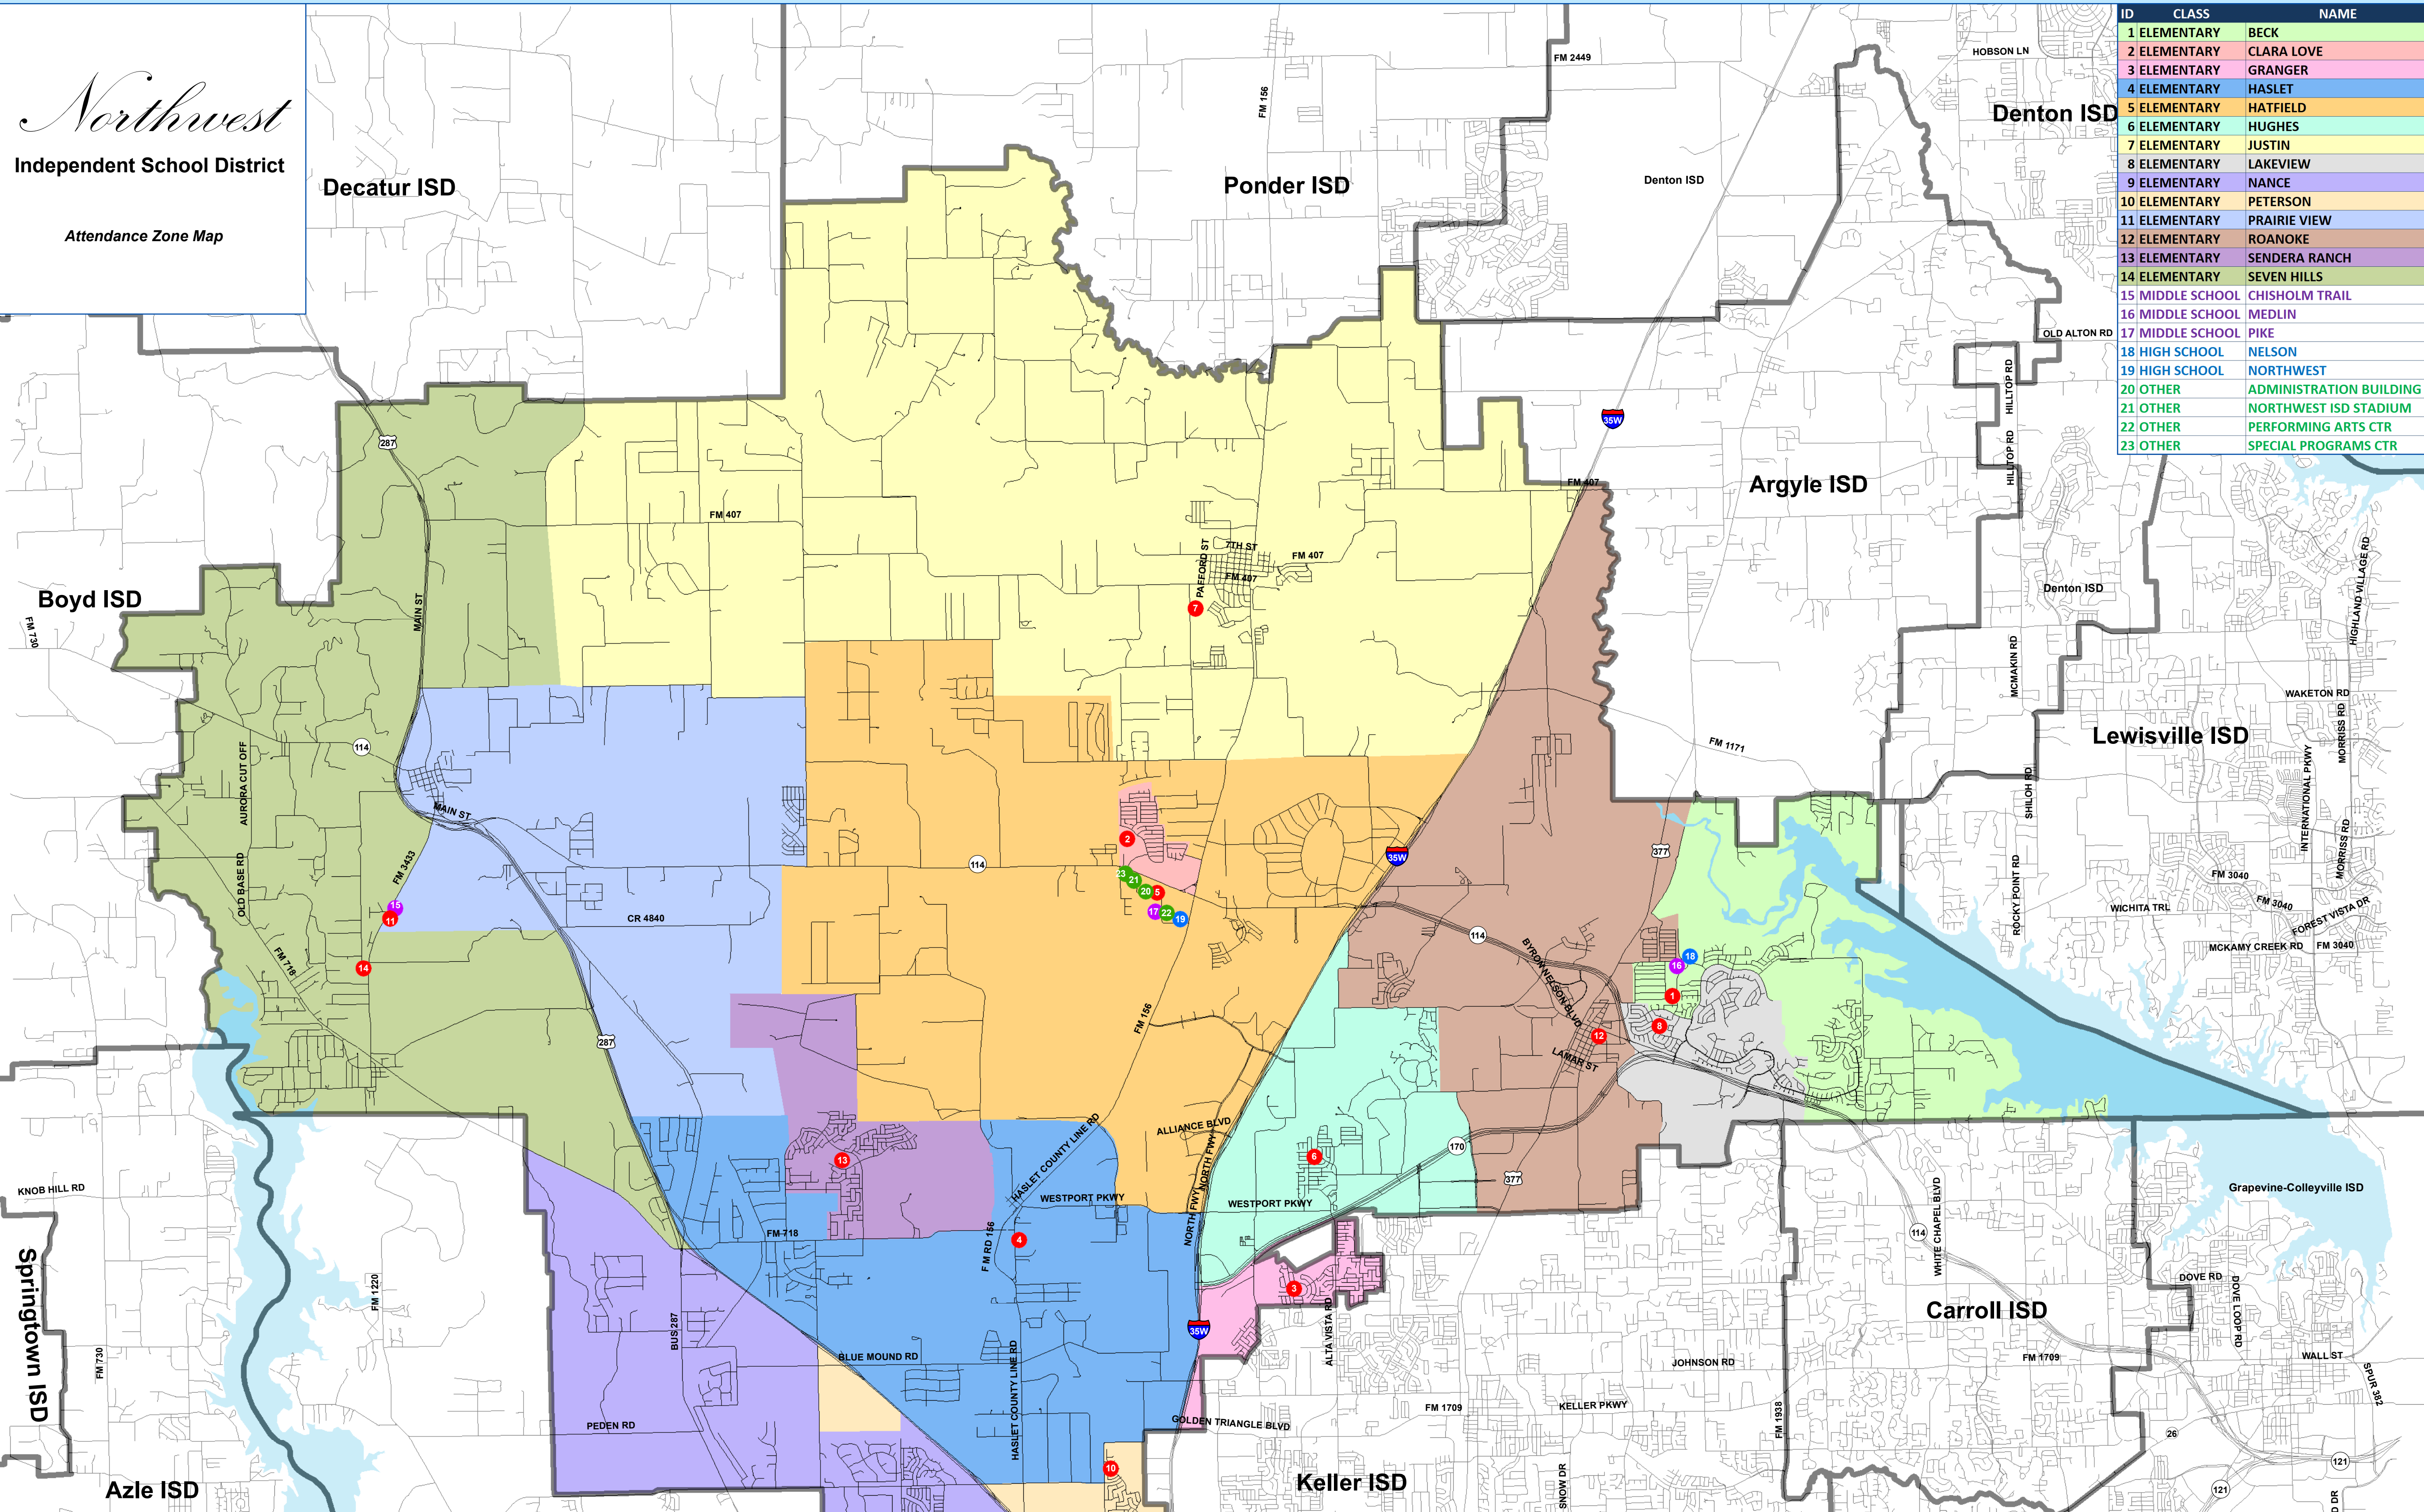

Northwest
Independent School District
Attendance Zone Map

| ID | CLASS | NAME |
|----|---------------|-------------------------|
| 1 | ELEMENTARY | BECK |
| 2 | ELEMENTARY | CLARA LOVE |
| 3 | ELEMENTARY | GRANGER |
| 4 | ELEMENTARY | HASLET |
| 5 | ELEMENTARY | HATFIELD |
| 6 | ELEMENTARY | HUGHES |
| 7 | ELEMENTARY | JUSTIN |
| 8 | ELEMENTARY | LAKEVIEW |
| 9 | ELEMENTARY | NANCE |
| 10 | ELEMENTARY | PETERSON |
| 11 | ELEMENTARY | PRAIRIE VIEW |
| 12 | ELEMENTARY | ROANOKE |
| 13 | ELEMENTARY | SENDERA RANCH |
| 14 | ELEMENTARY | SEVEN HILLS |
| 15 | MIDDLE SCHOOL | CHISHOLM TRAIL |
| 16 | MIDDLE SCHOOL | MEDLIN |
| 17 | MIDDLE SCHOOL | PIKE |
| 18 | HIGH SCHOOL | NELSON |
| 19 | HIGH SCHOOL | NORTHWEST |
| 20 | OTHER | ADMINISTRATION BUILDING |
| 21 | OTHER | NORTHWEST ISD STADIUM |
| 22 | OTHER | PERFORMING ARTS CTR |
| 23 | OTHER | SPECIAL PROGRAMS CTR |