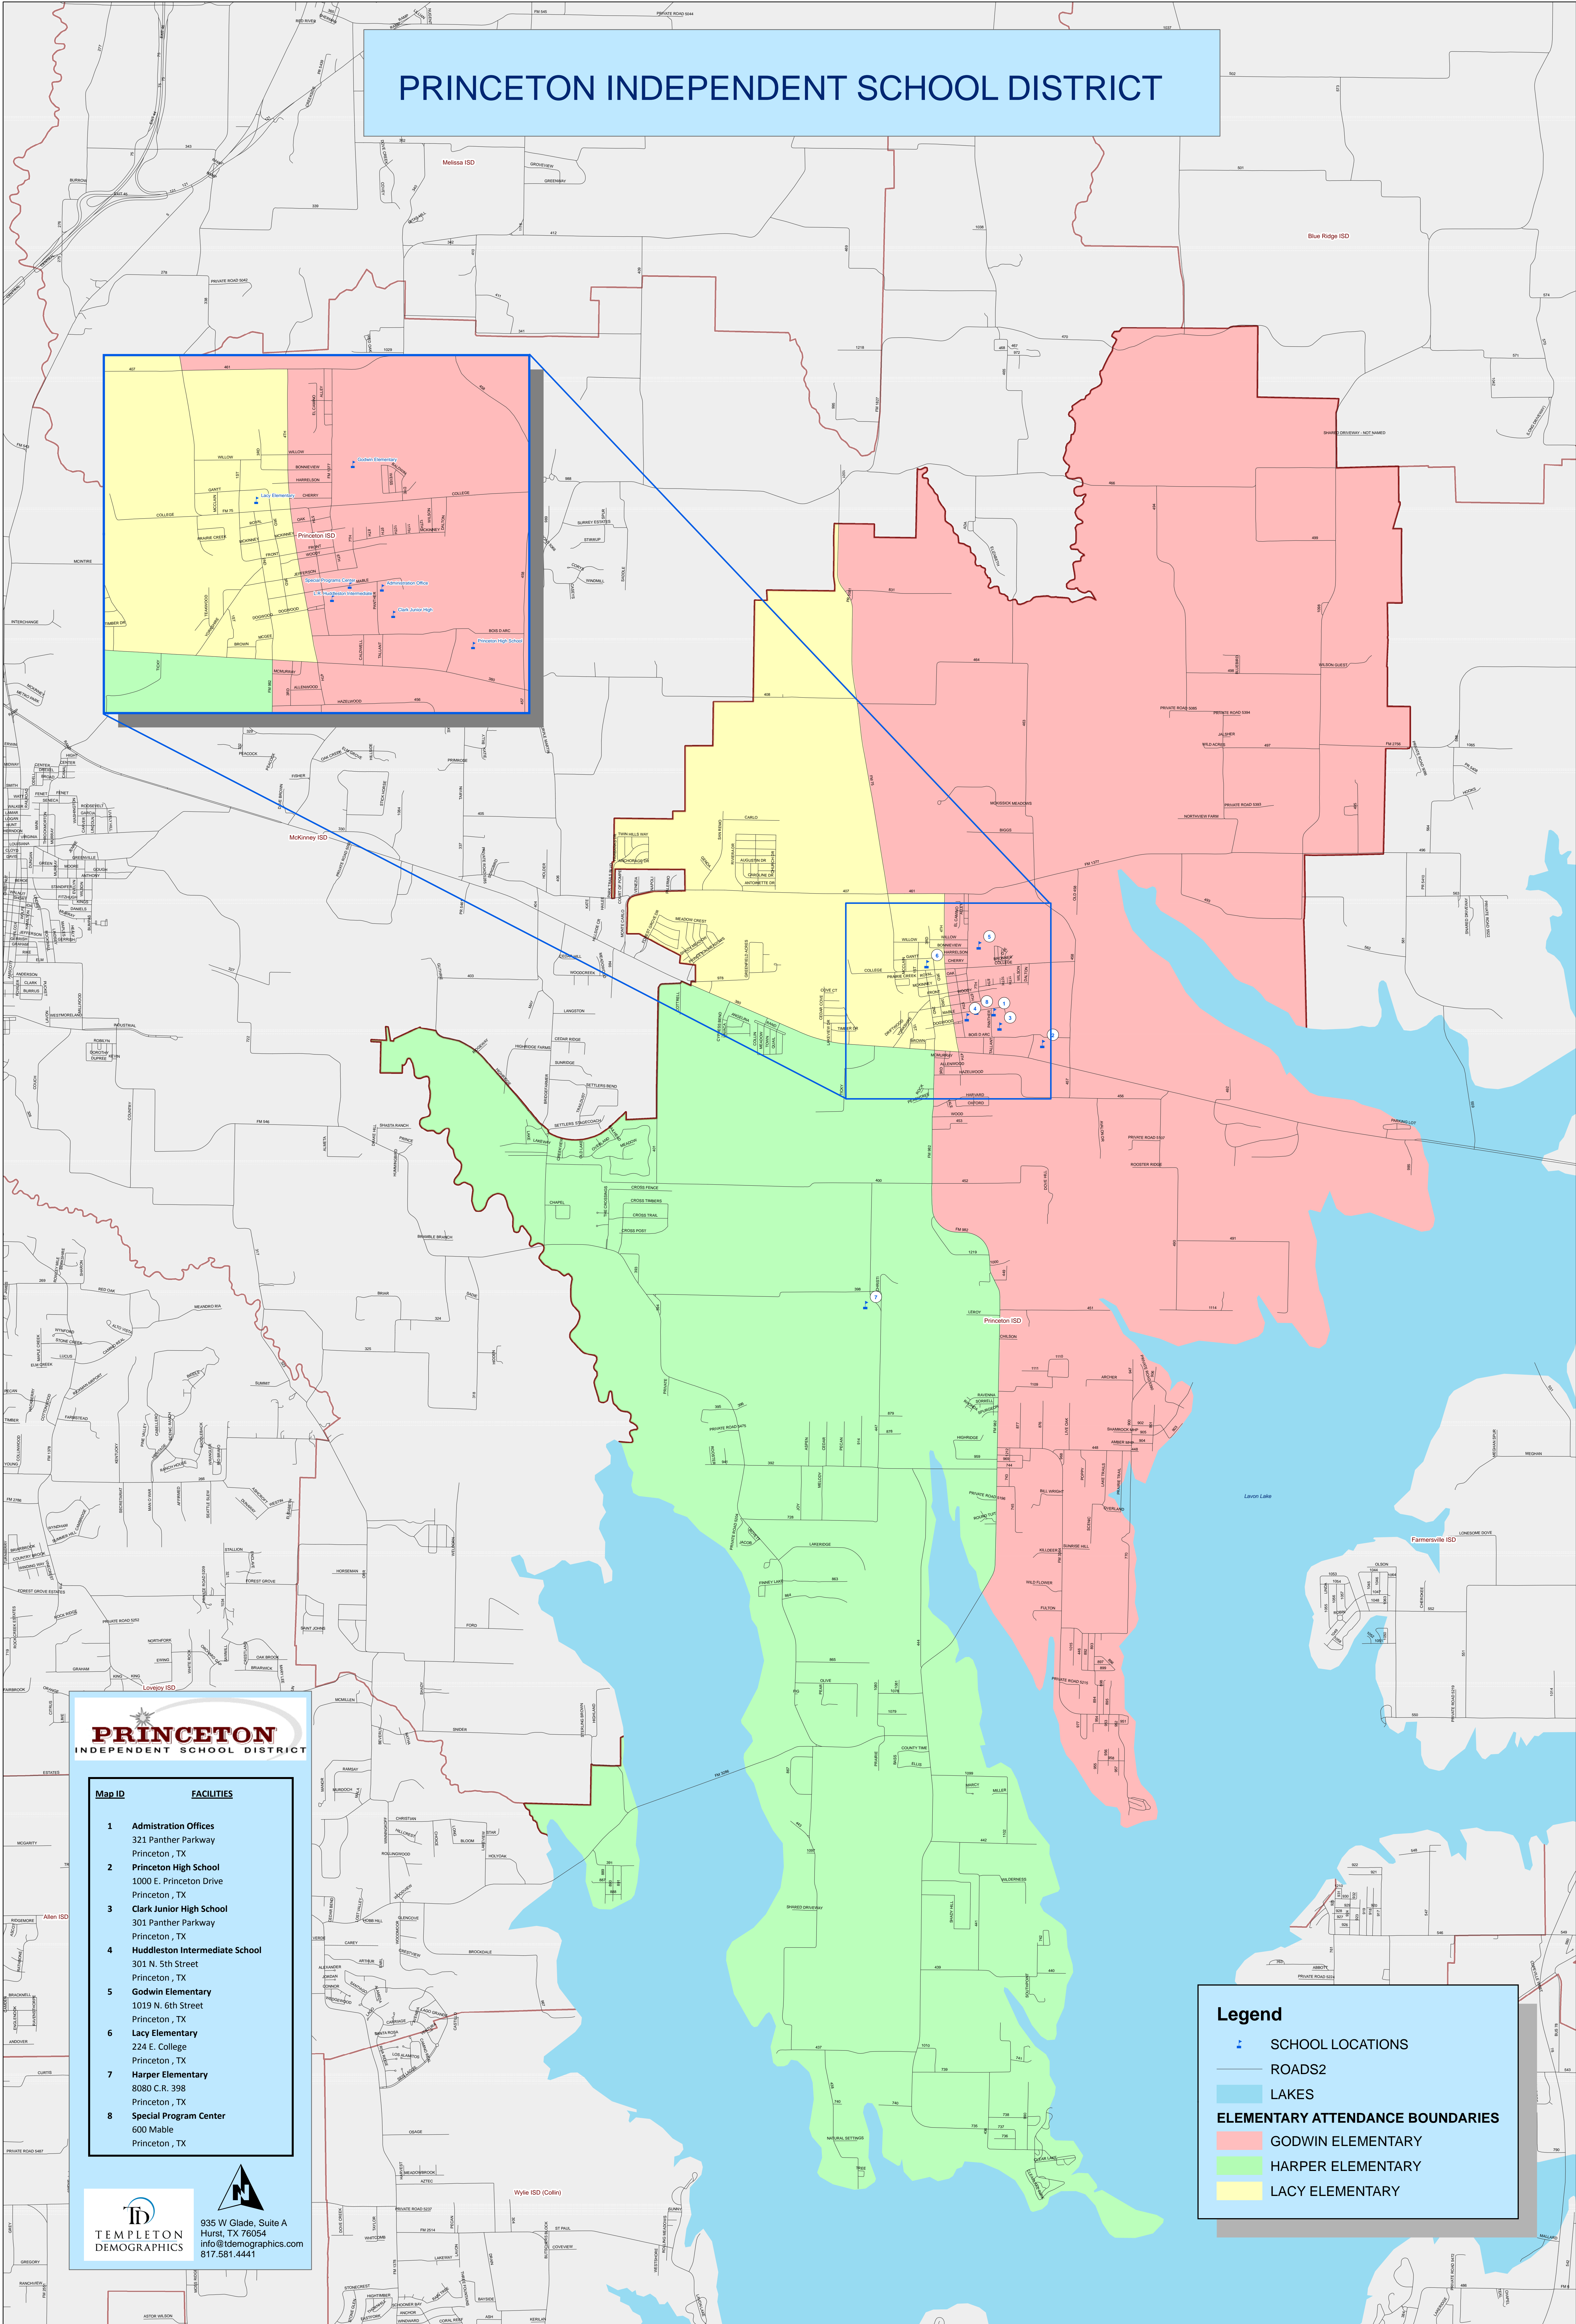

PRINCETON INDEPENDENT SCHOOL DISTRICT

Legend

- + SCHOOL LOCATIONS
- ROADS2
- LAKES
- ELEMENTARY ATTENDANCE BOUNDARIES**
- GODWIN ELEMENTARY
- HARPER ELEMENTARY
- LACY ELEMENTARY

PRINCETON INDEPENDENT SCHOOL DISTRICT

Map ID	FACILITIES
1	Administration Offices 321 Panther Parkway Princeton, TX
2	Princeton High School 1000 E. Princeton Drive Princeton, TX
3	Clark Junior High School 301 Panther Parkway Princeton, TX
4	Huddleston Intermediate School 301 N. 5th Street Princeton, TX
5	Godwin Elementary 1019 N. 6th Street Princeton, TX
6	Lacy Elementary 224 E. College Princeton, TX
7	Harper Elementary 8080 C.R. 398 Princeton, TX
8	Special Program Center 600 Mable Princeton, TX