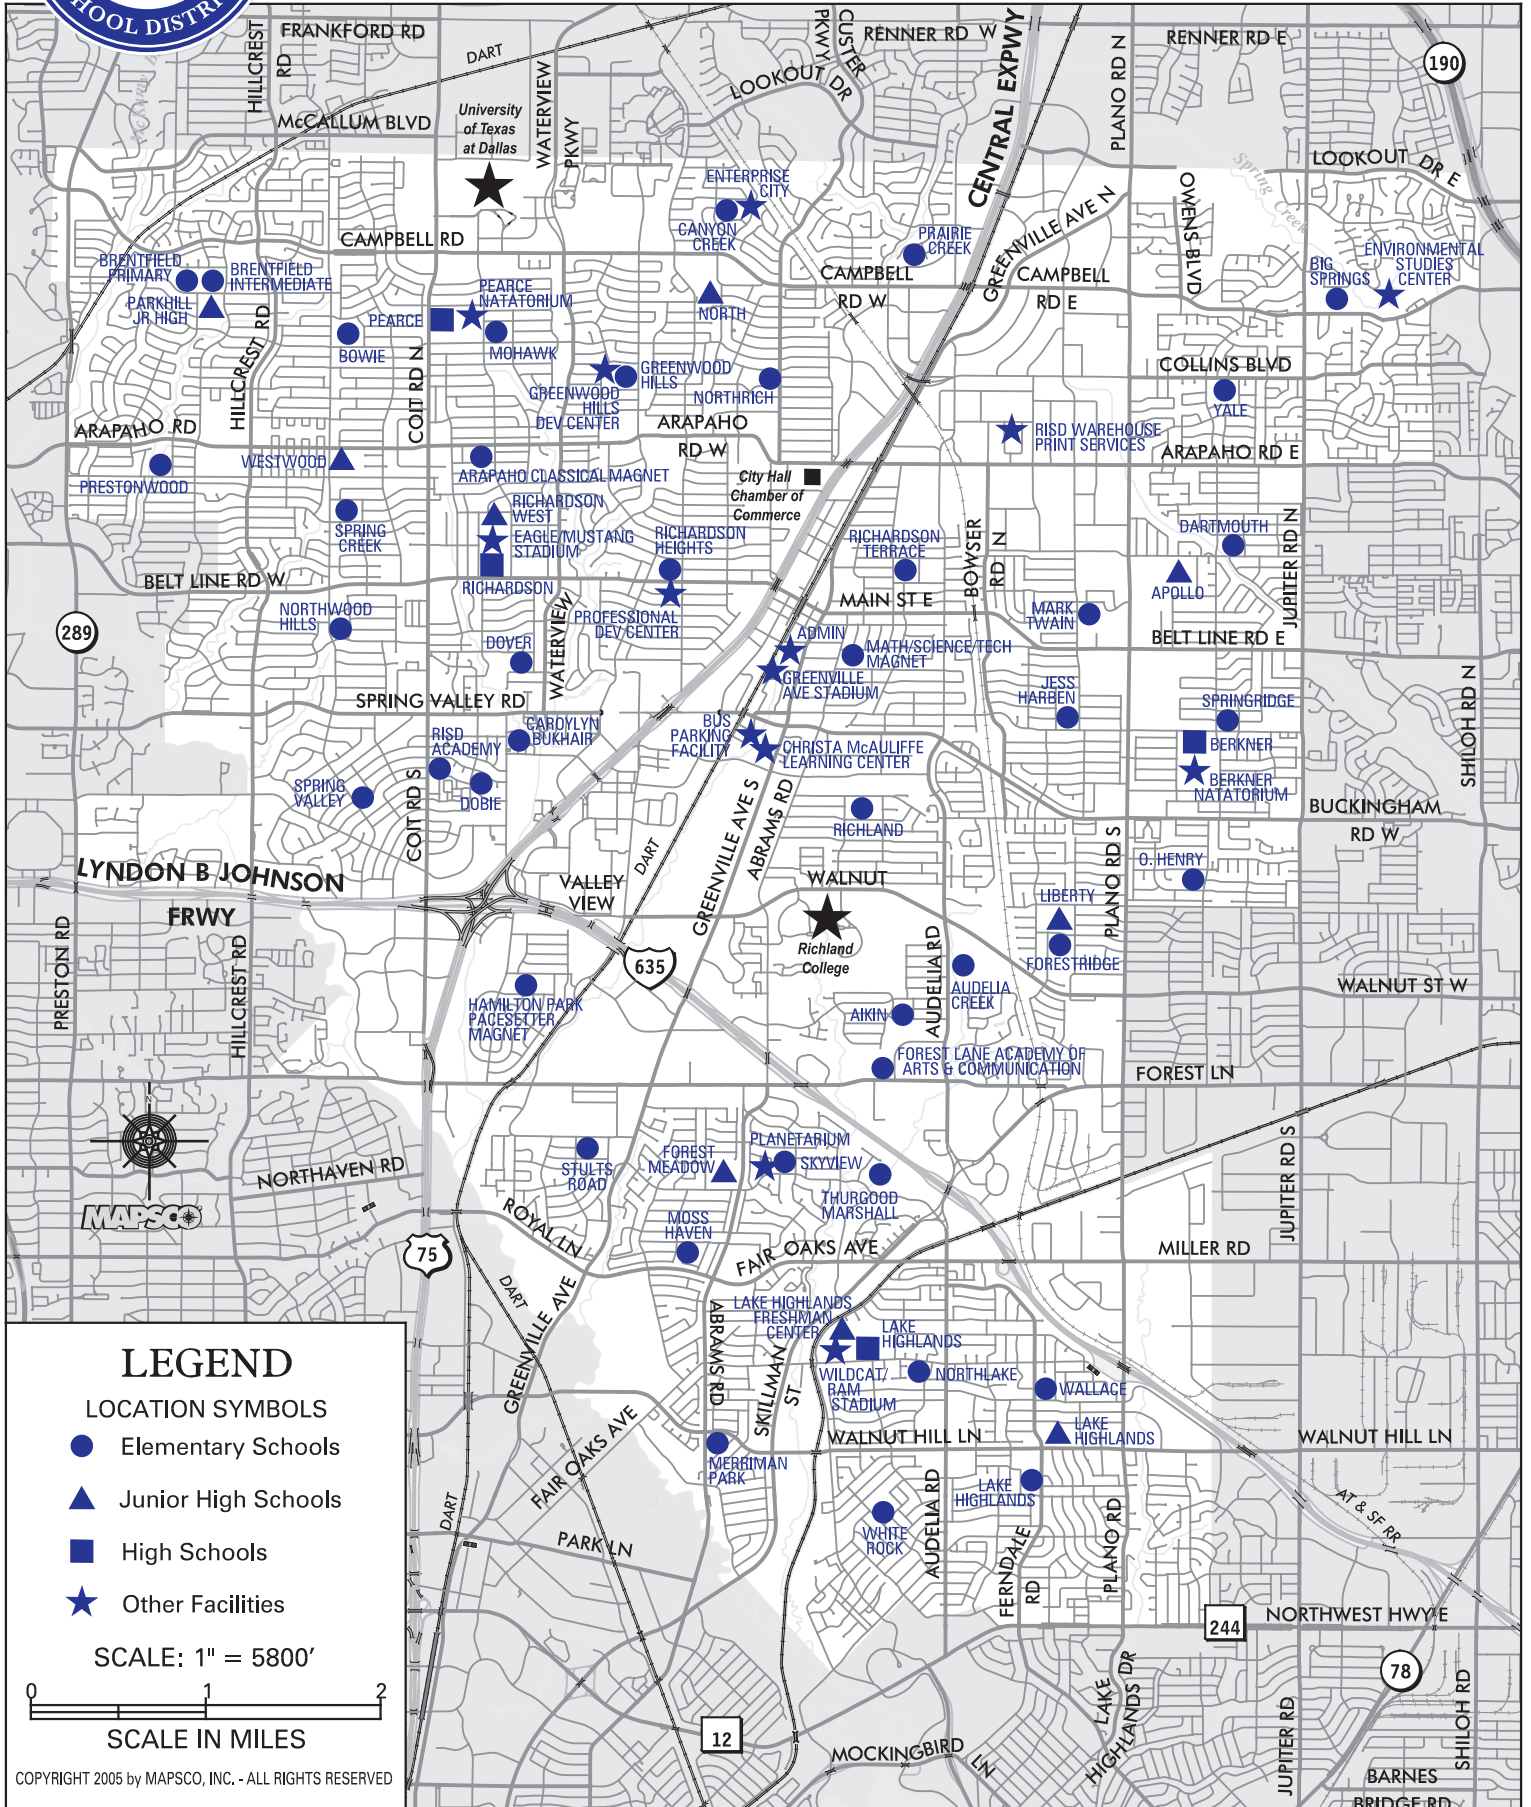

# RICHARDSON INDEPENDENT SCHOOL DISTRICT

*Unlock Potential · Provide Opportunities · Enable Dreams*

## LEGEND

## ADMINISTRATIVE OFFICES

56. Administration Annex - 400 S. Greenville Ave., Richardson
57. Administration Building - 400 S. Greenville Ave., Richardson
58. Berkner Natatorium - 1600 E. Spring Valley Rd., Richardson
59. Christa McAuliffe Learning Center - 900 S. Greenville Ave., Richardson
60. Eagle/Mustang Stadium - 1250 W. Belt Line Rd., Richardson
61. Enterprise City - 2100 Copper Ridge Dr., Richardson
62. Environmental Studies Center - 3015 W. Campbell Rd., Richardson
63. Greenville Avenue Memorial Stadium - 400 S. Greenville Ave., Richardson
64. Greenwood Hills Development Center - 1313 West Shore Dr., Richardson
65. Pearce Natatorium - 1600 N. Coit Rd., Richardson
66. Planetarium - 9465 Whitehurst Dr., Dallas
67. Professional Development Center - 701 W. Belt Line Rd., Richardson
68. Region 10 Instructional Television Center Region 10 - 9596 Walnut St., Dallas
69. RISD Bus Parking Facility - 900 S. Greenville Ave., Richardson
70. RISD Warehouse - 970 Security Rd., Richardson
71. Wildcat/Ram Stadium - 9449 Church Rd., Dallas