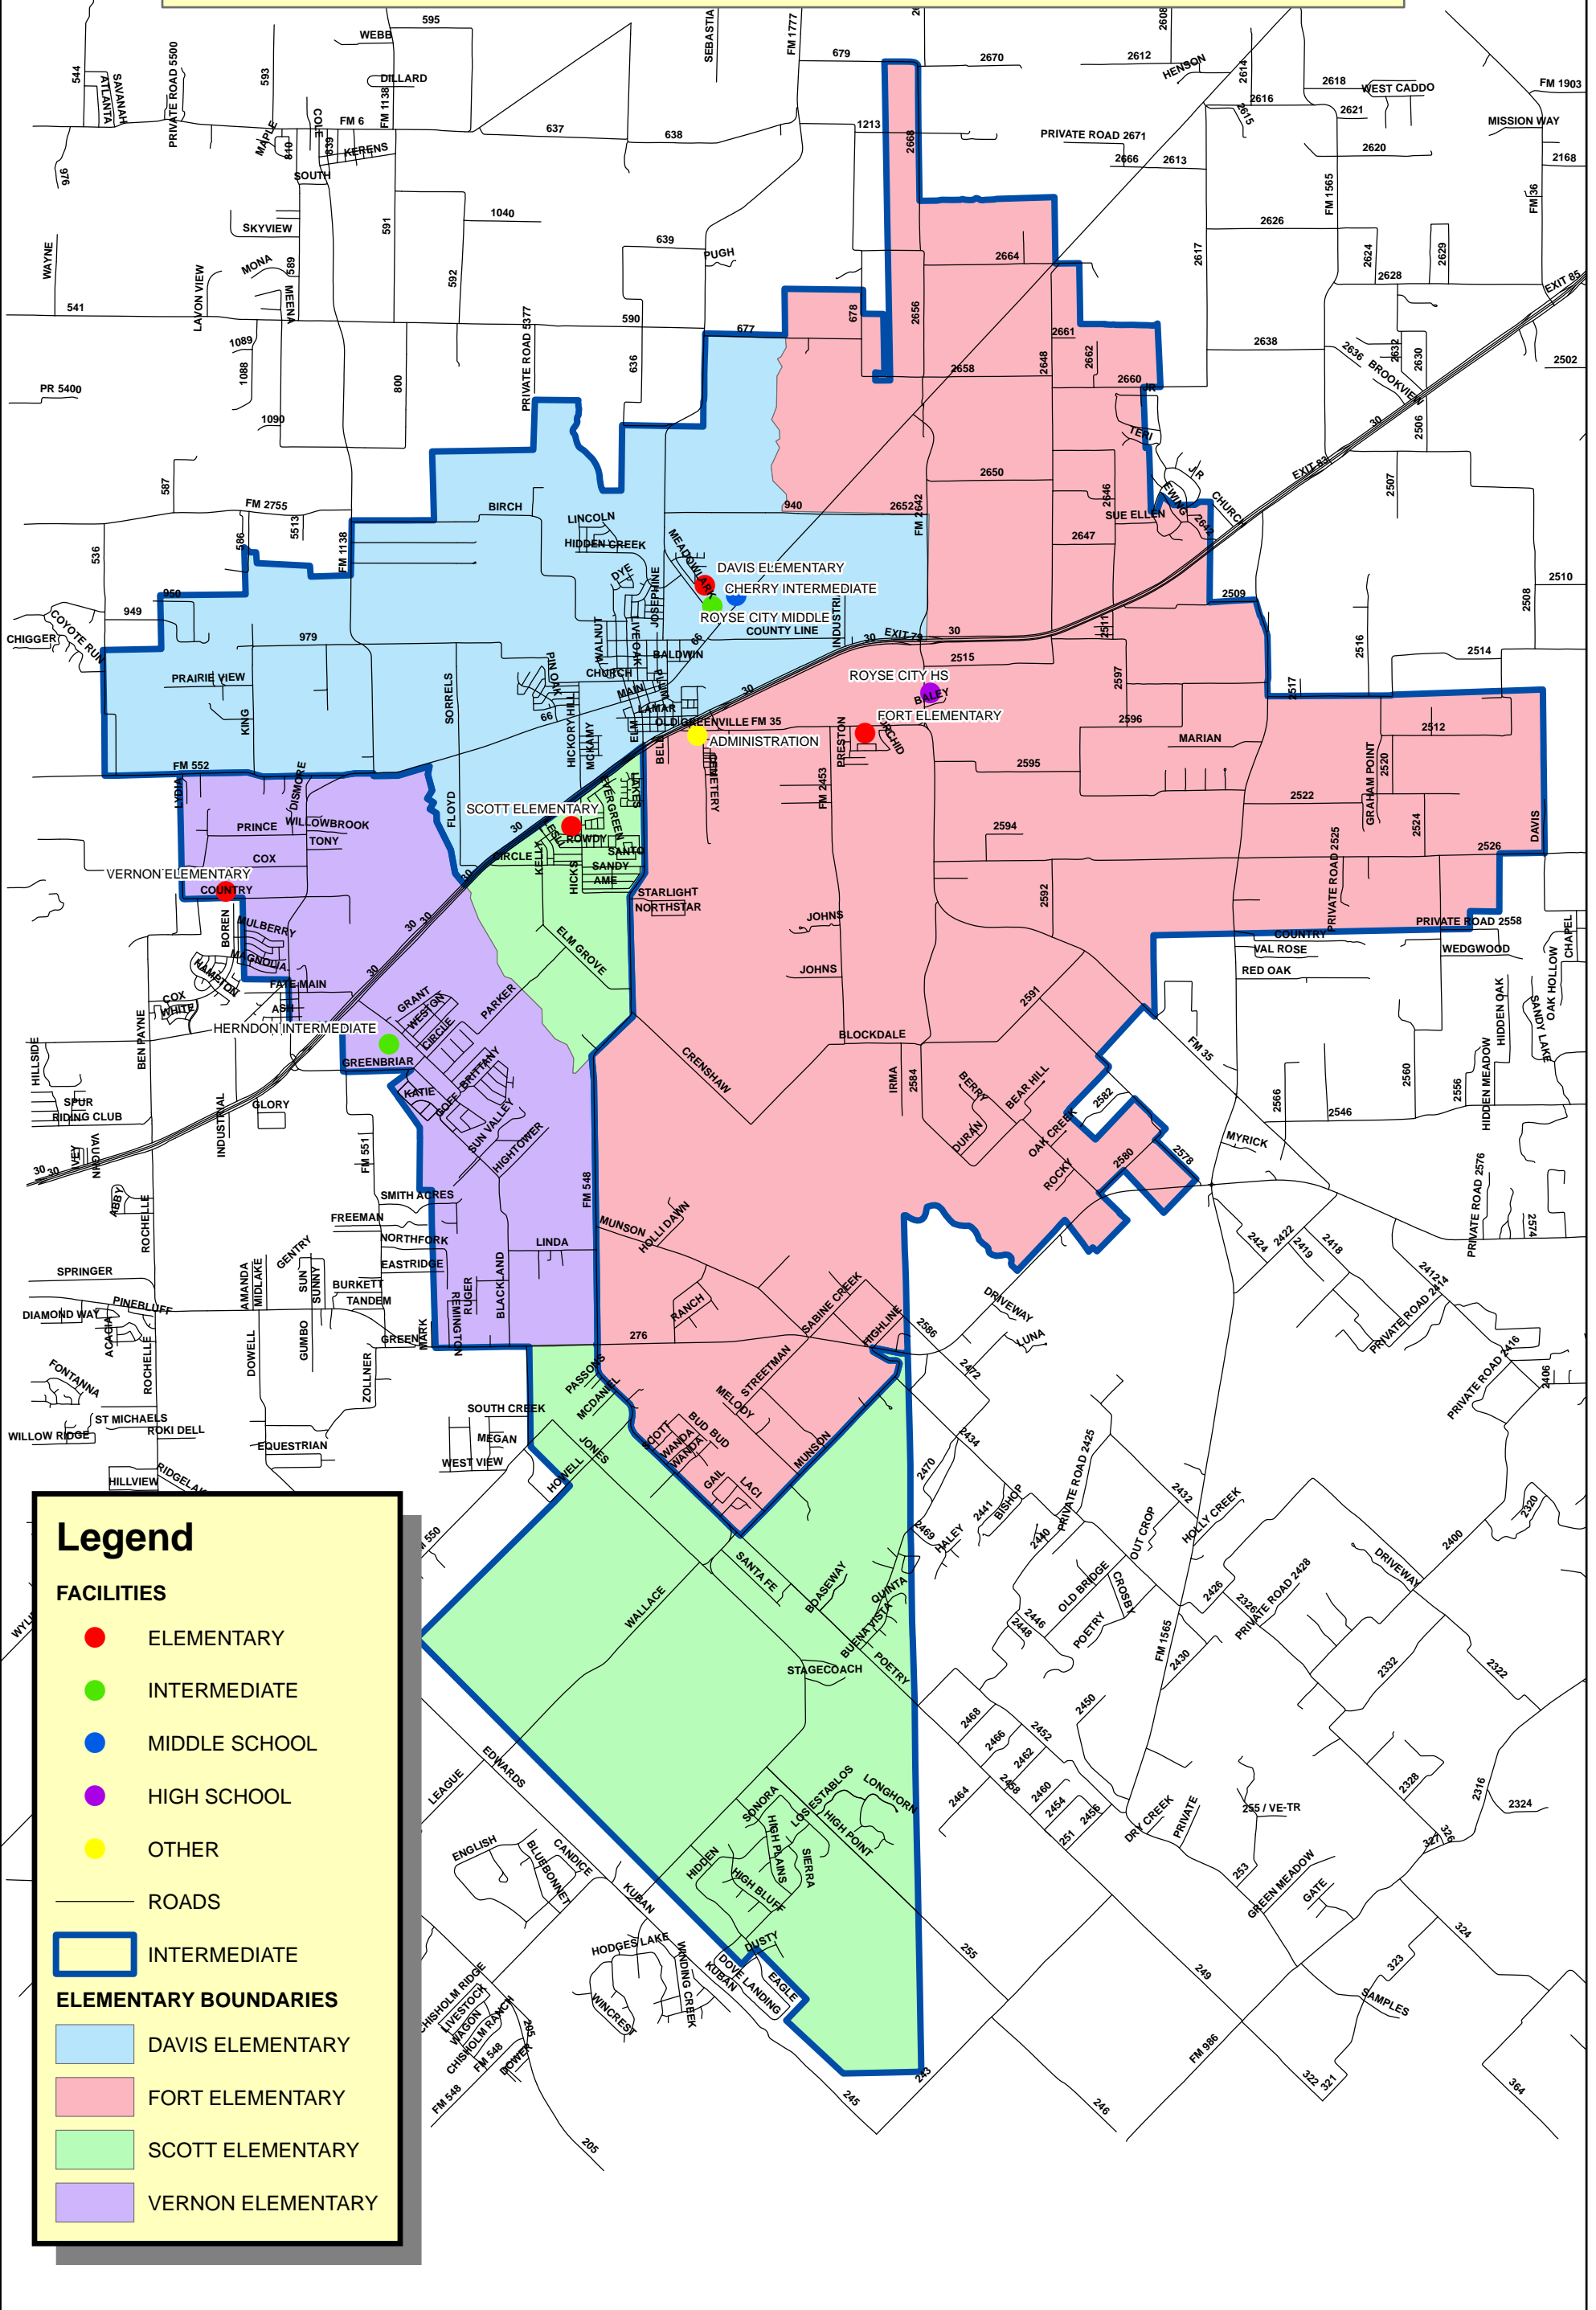

ROYSE CITY INDEPENDENT SCHOOL DISTRICT 2009/10 ELEMENTARY BOUNDARIES

Legend

FACILITIES

- ELEMENTARY
- INTERMEDIATE
- MIDDLE SCHOOL
- HIGH SCHOOL
- OTHER

— ROADS

INTERMEDIATE

ELEMENTARY BOUNDARIES

- DAVIS ELEMENTARY
- FORT ELEMENTARY
- SCOTT ELEMENTARY
- VERNON ELEMENTARY