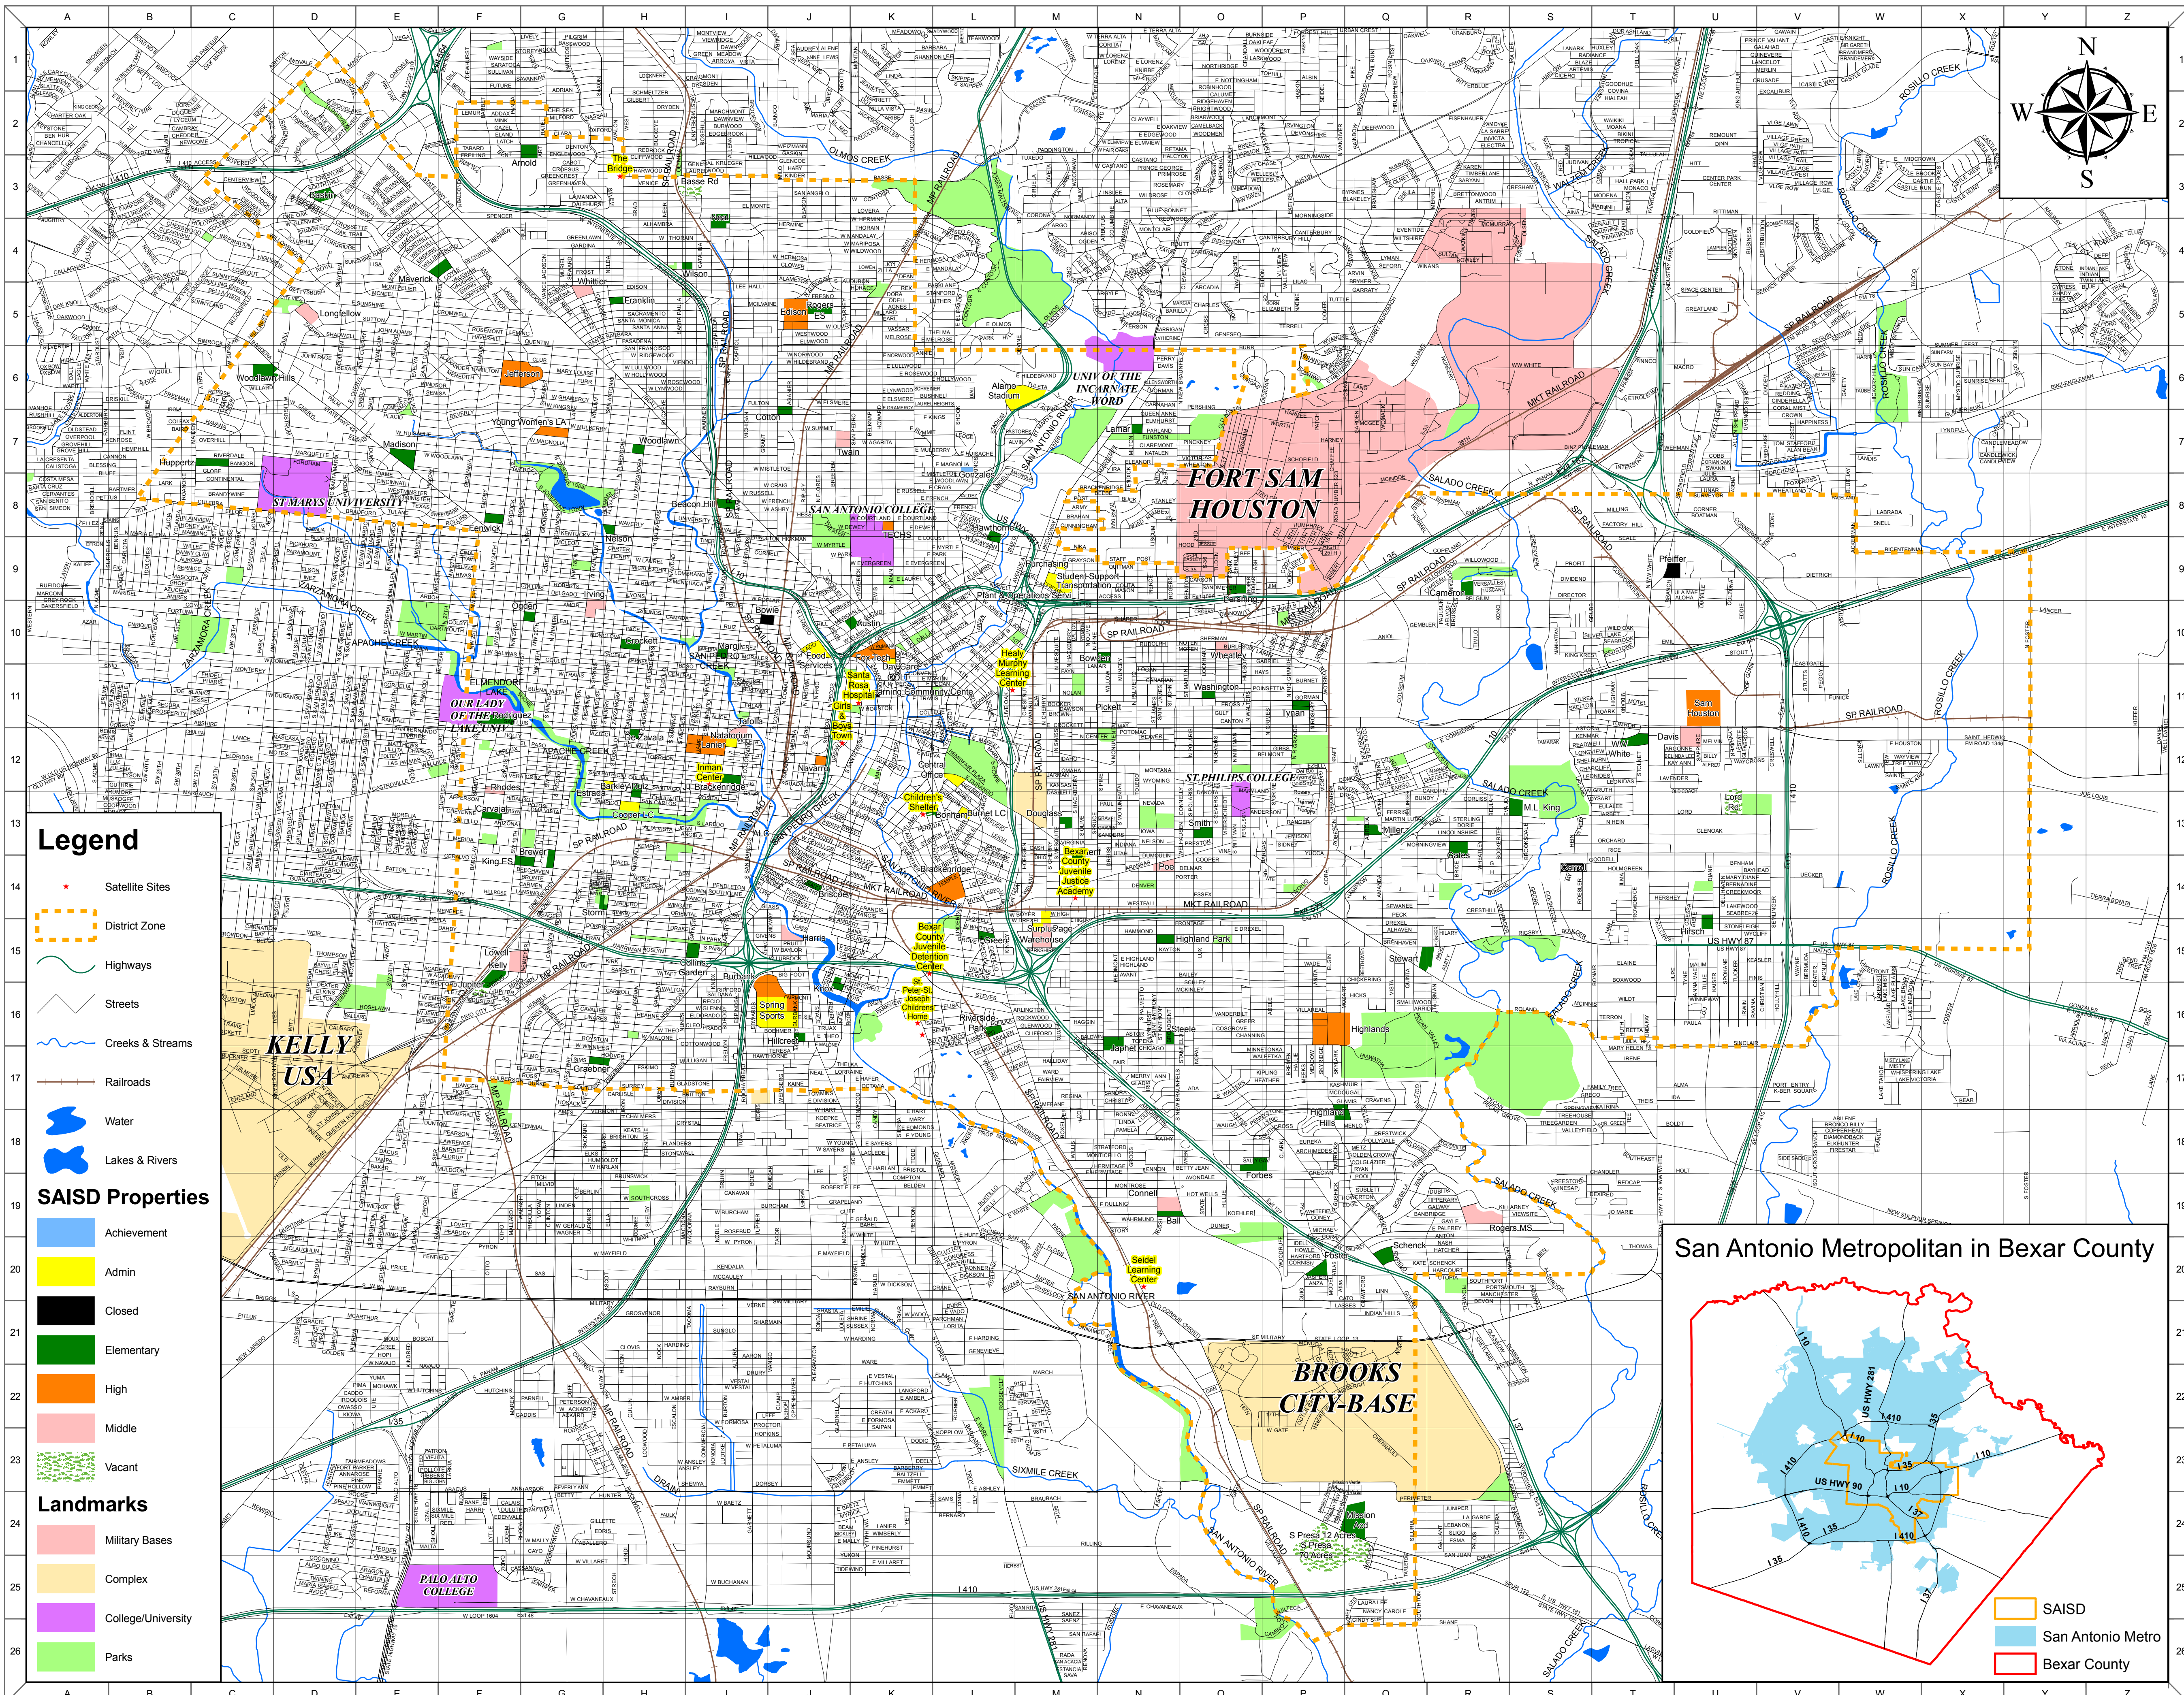

San Antonio Independent School District Zone

Legend

- Satellite Sites
- District Zone
- Highways
- Streets
- Creeks & Streams
- Railroads
- Water
- Lakes & Rivers

SAISD Properties

- Achievement
- Admin
- Closed
- Elementary
- High
- Middle
- Vacant

Landmarks

- Military Bases
- Complex
- College/University
- Parks