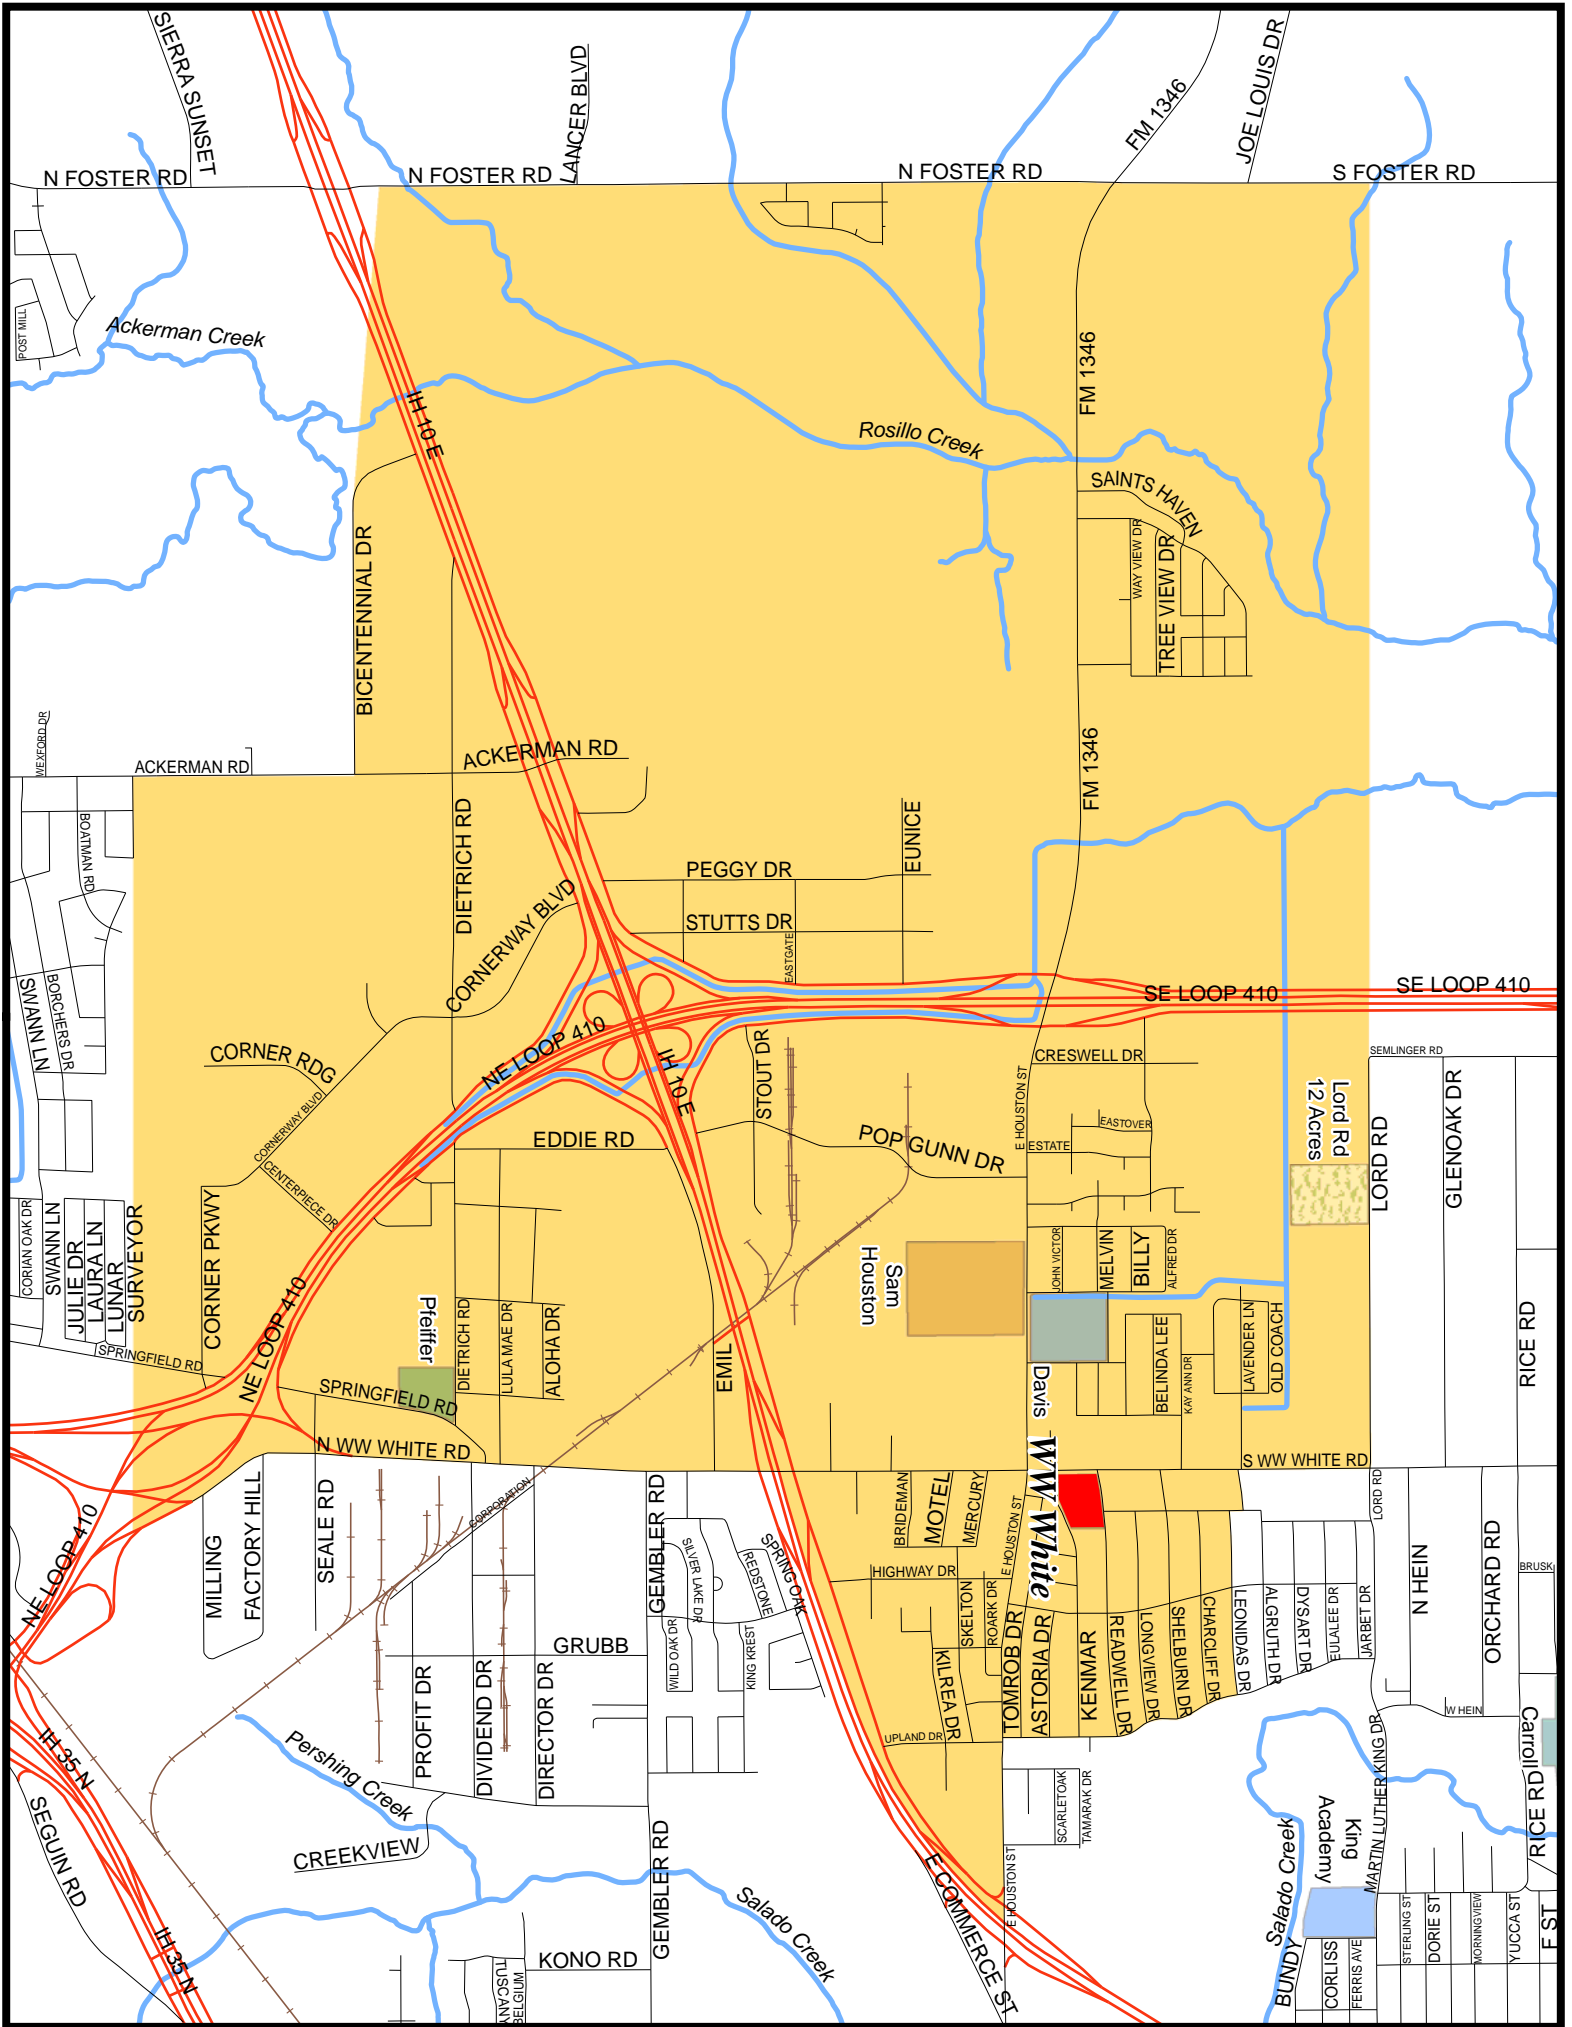

WW White Elementary Attendance Boundary

545 S WW White Rd
San Antonio, TX 78220

As of 2008-09

1 inch = 0.40 miles

- SAISD Properties**
- Administrative
 - Alternative
 - Athletic
 - High
 - Middle
 - Elem & Acad
 - Vacant
 - Boundary
 - Streets
 - Highways
 - RailRoads
 - Streams
 - Water Bodies

Boundary Written Description & Feeder Pattern:

Beginning at the intersection of the extension of N WW White Rd and an imaginary extension of Pageland Dr, start east along this imaginary line to Ackerman Rd, south to Bicentennial Dr, east and extend to Foster, south to the extension of Lord, west along the extension to S WW White, north to Leonides, west to Upland, north to E Houston, west to US Highway 90, east to S WW White Rd, and north through S WW White Rd to end back at the extension of N WW White Rd.

Non-Splits: Davis MS
Sam Houston HS