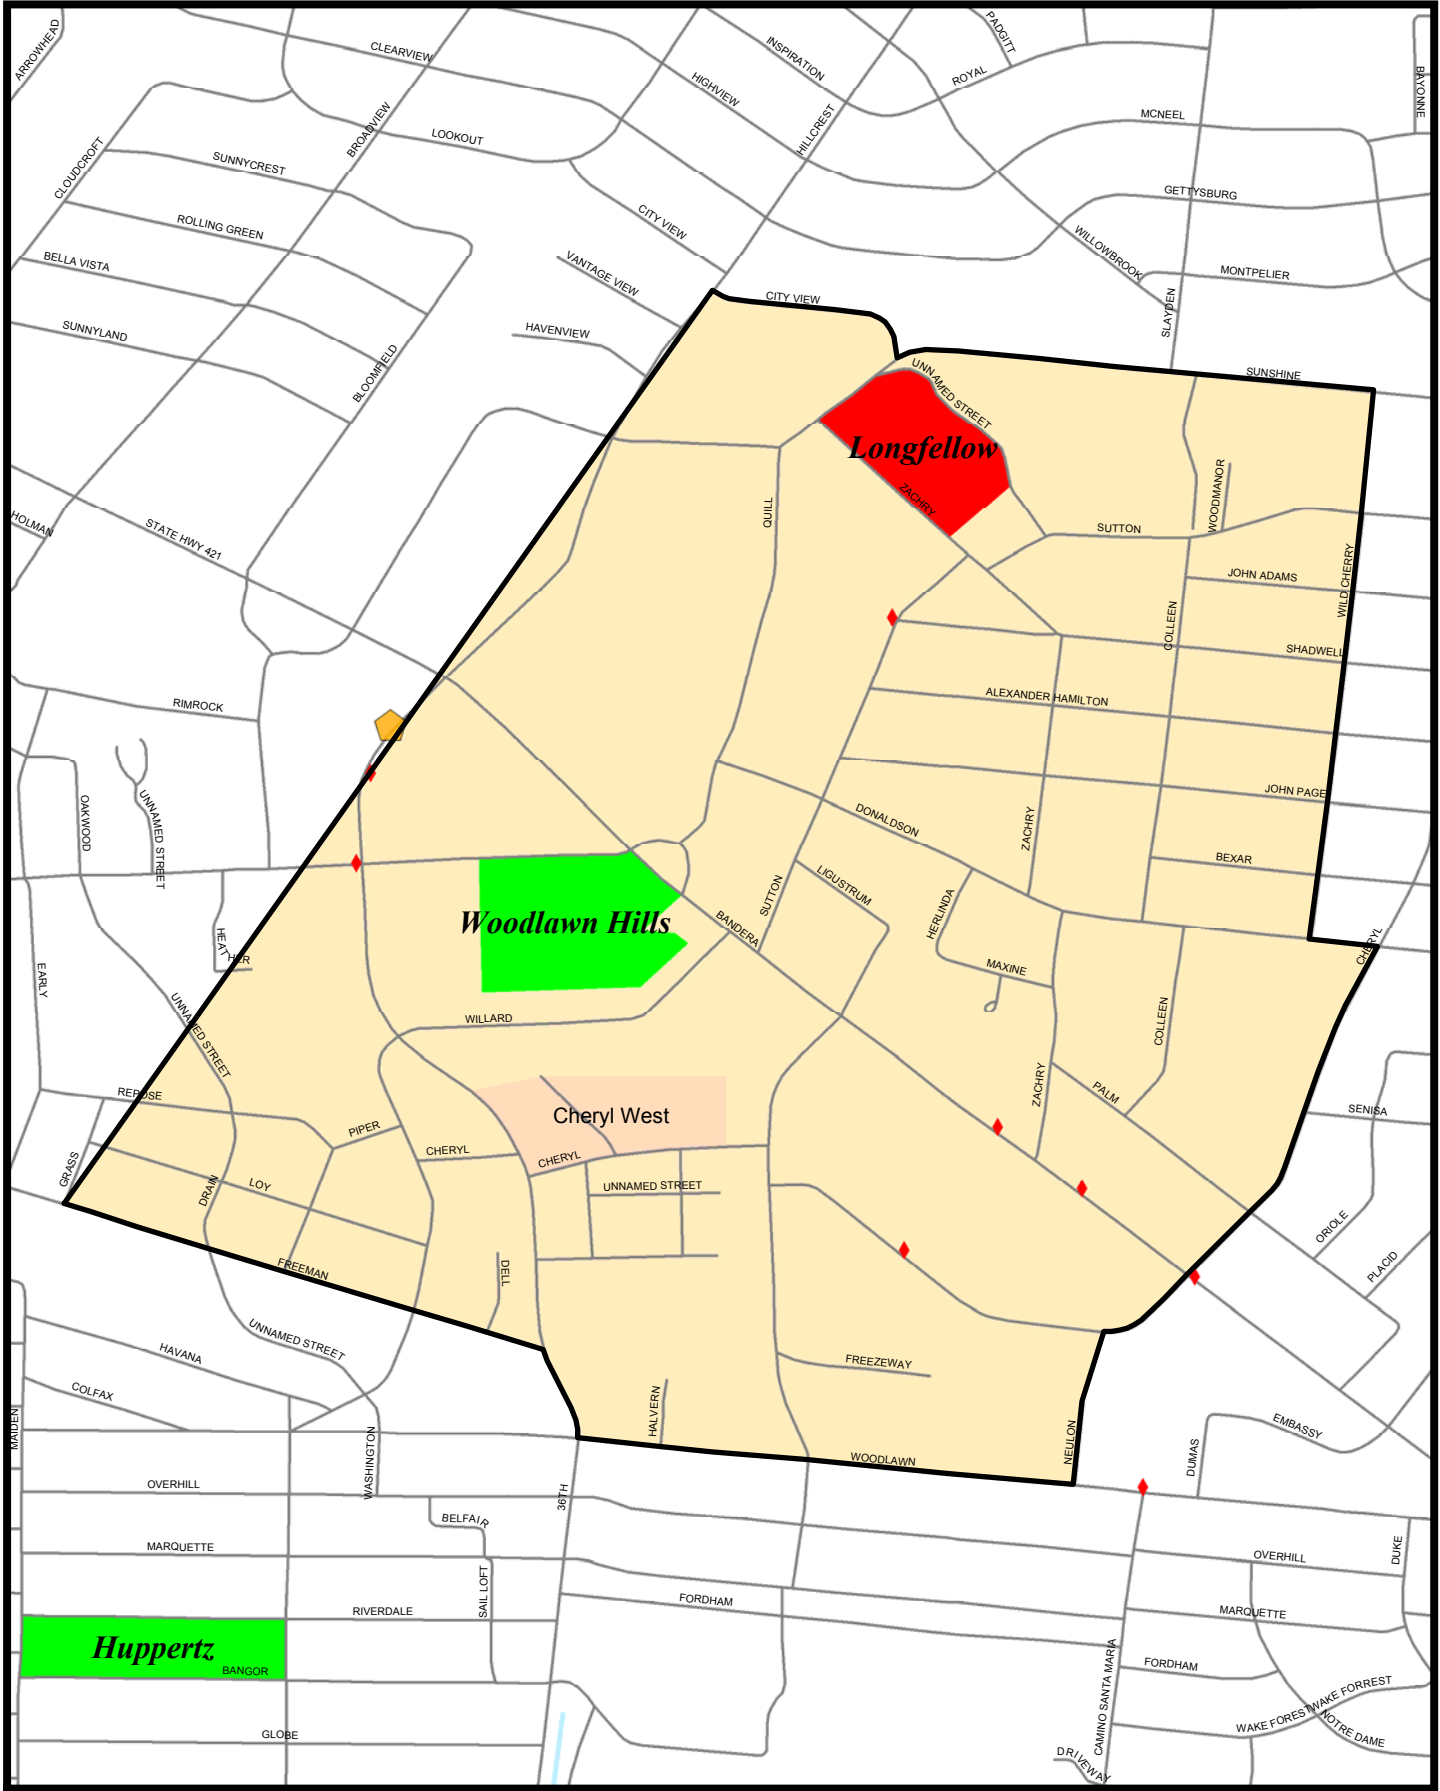

Woodlawn Hills Elementary Attendance Boundary

110 W Quill Dr
San Antonio, TX 78228

1 inch equals 0.19 miles

Legend

Facilities	
■ Elementary	▲ Non-Traditional
■ High	◆ Charter Schools
■ Middle	◆ Apartments
■ Admin	— Streets
	— Highways
	— Railroad
	— Creeks & Streams
	— Rivers
	— Attendance Area
	— Federal Developments

Attendance Area

Geographical Statistics

As of May 2003

The number of:	#
Apartment Complexes	6
Federal Developments	1
Charter Schools	0
Single Family Homes	797