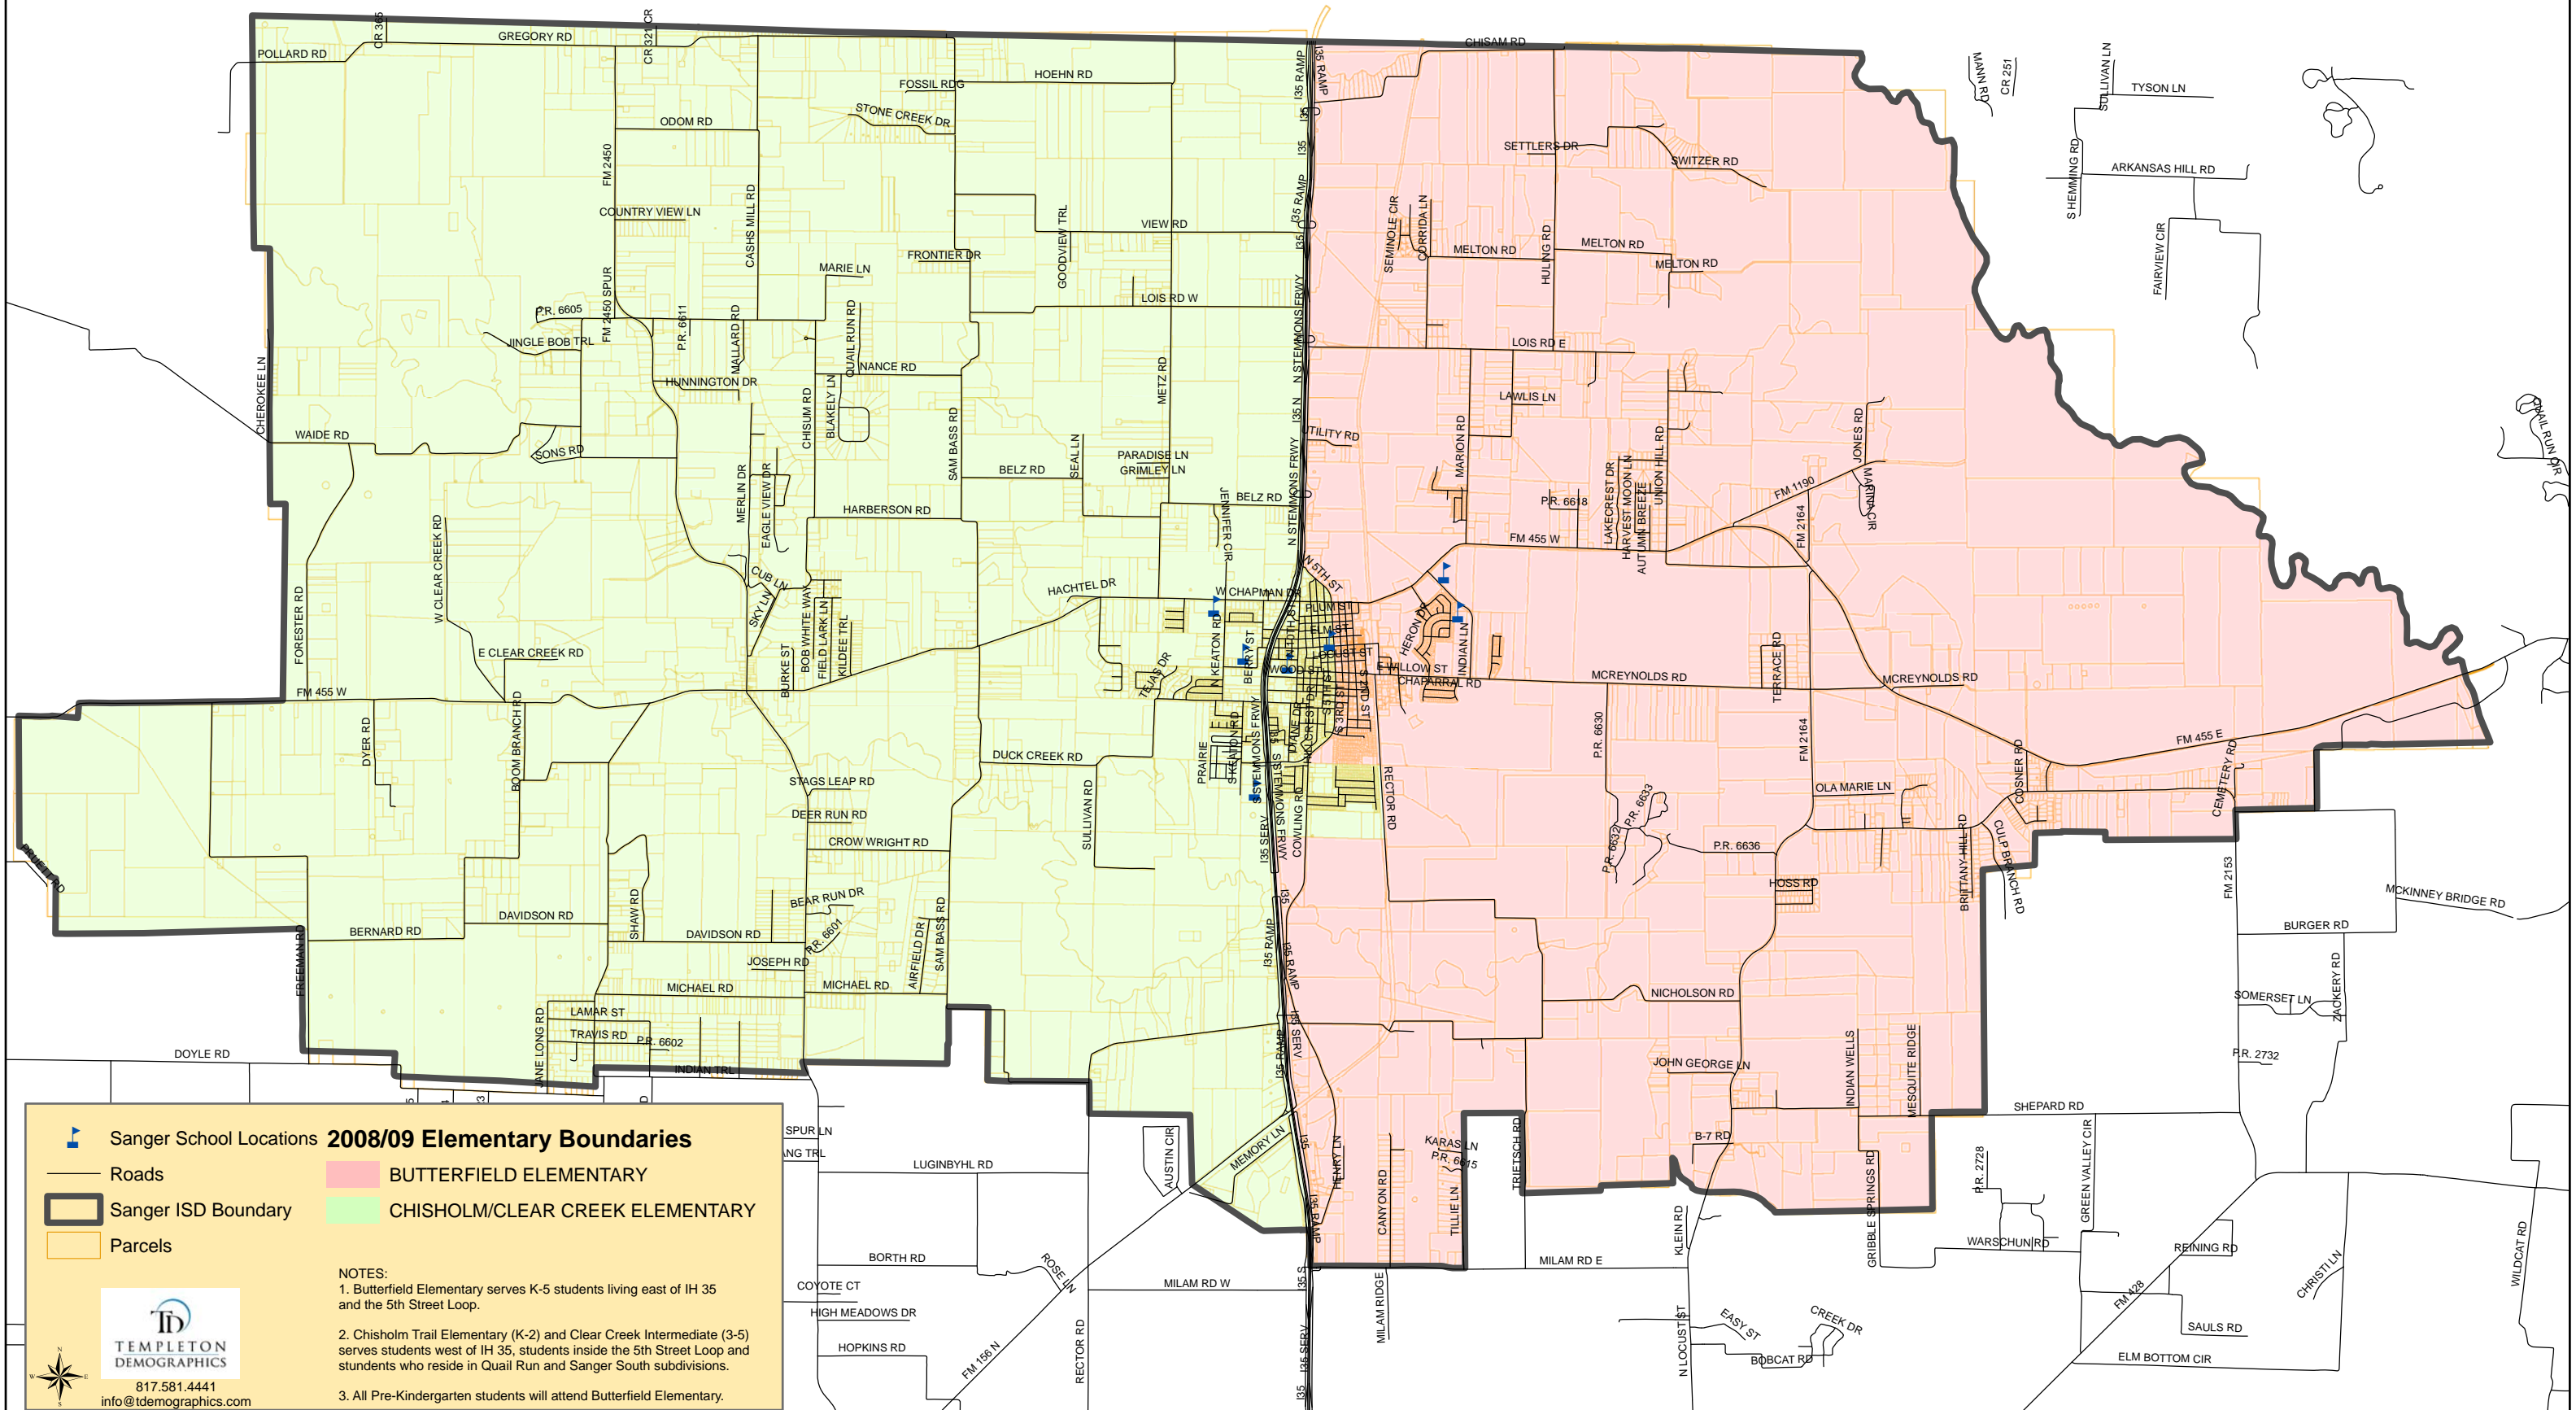

SANGER INDEPENDENT SCHOOL DISTRICT 2008-09 ELEMENTARY SCHOOL ATTENDANCE ZONES

Sanger School Locations 2008/09 Elementary Boundaries

- Sanger School Locations
- Roads
- Sanger ISD Boundary
- Parcels
- BUTTERFIELD ELEMENTARY
- CHISHOLM/CLEAR CREEK ELEMENTARY

NOTES:

1. Butterfield Elementary serves K-5 students living east of IH 35 and the 5th Street Loop.
2. Chisholm Trail Elementary (K-2) and Clear Creek Intermediate (3-5) serves students west of IH 35, students inside the 5th Street Loop and students who reside in Quail Run and Sanger South subdivisions.
3. All Pre-Kindergarten students will attend Butterfield Elementary.