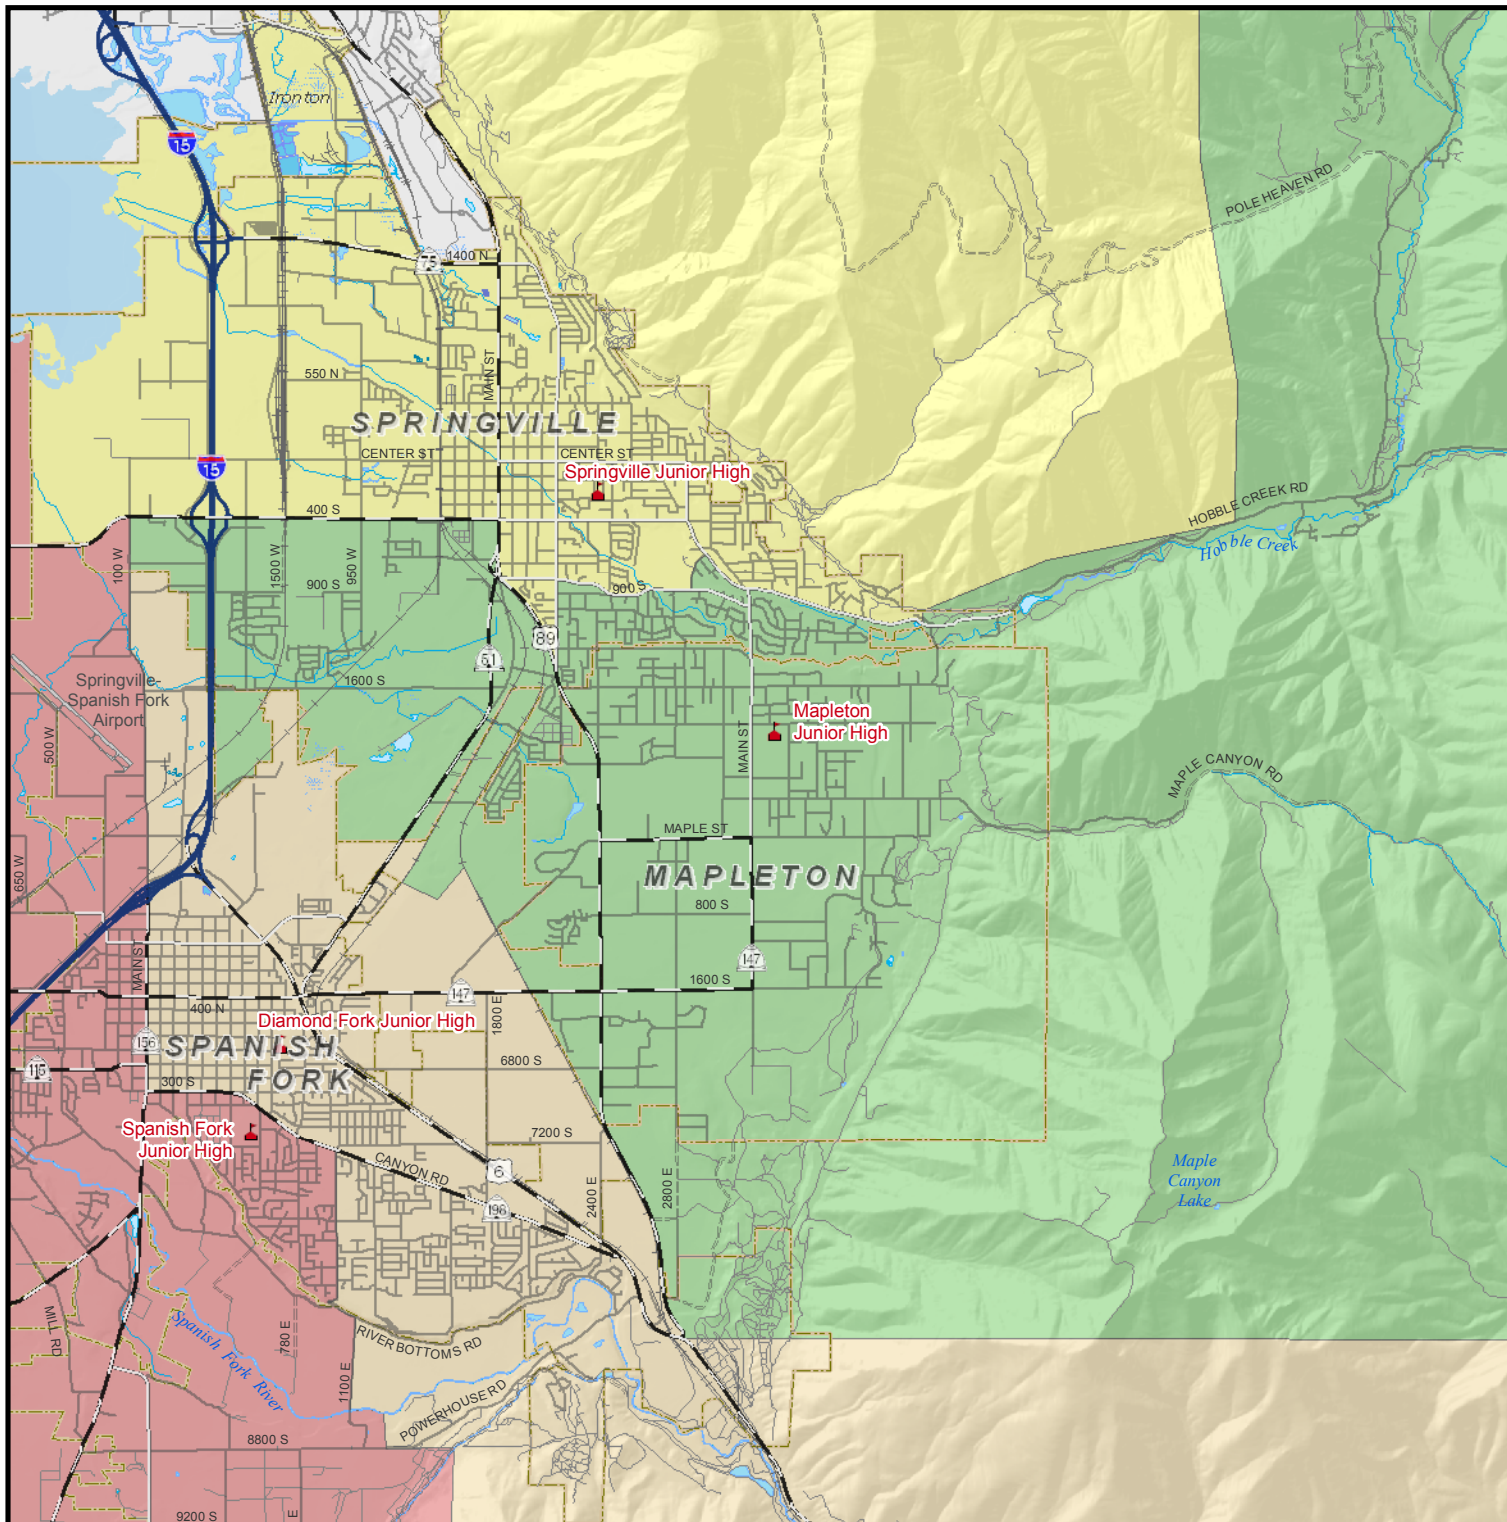

Nebo School District

Springville/Mapleton Junior High Schools

1:81,000

Legend

State Roads

- I-15
- US HWY/State Route
- Other FAE Route

Local Roads

- Paved
- Dirt Roads
- Gravel Roads
- Other Roads
- Railroads

Utah County Public Works - Mapping Division
2855 South State Street, Provo, UT 84606
(801) 851-8626
printed on April 3, 2006
produced by curtisw