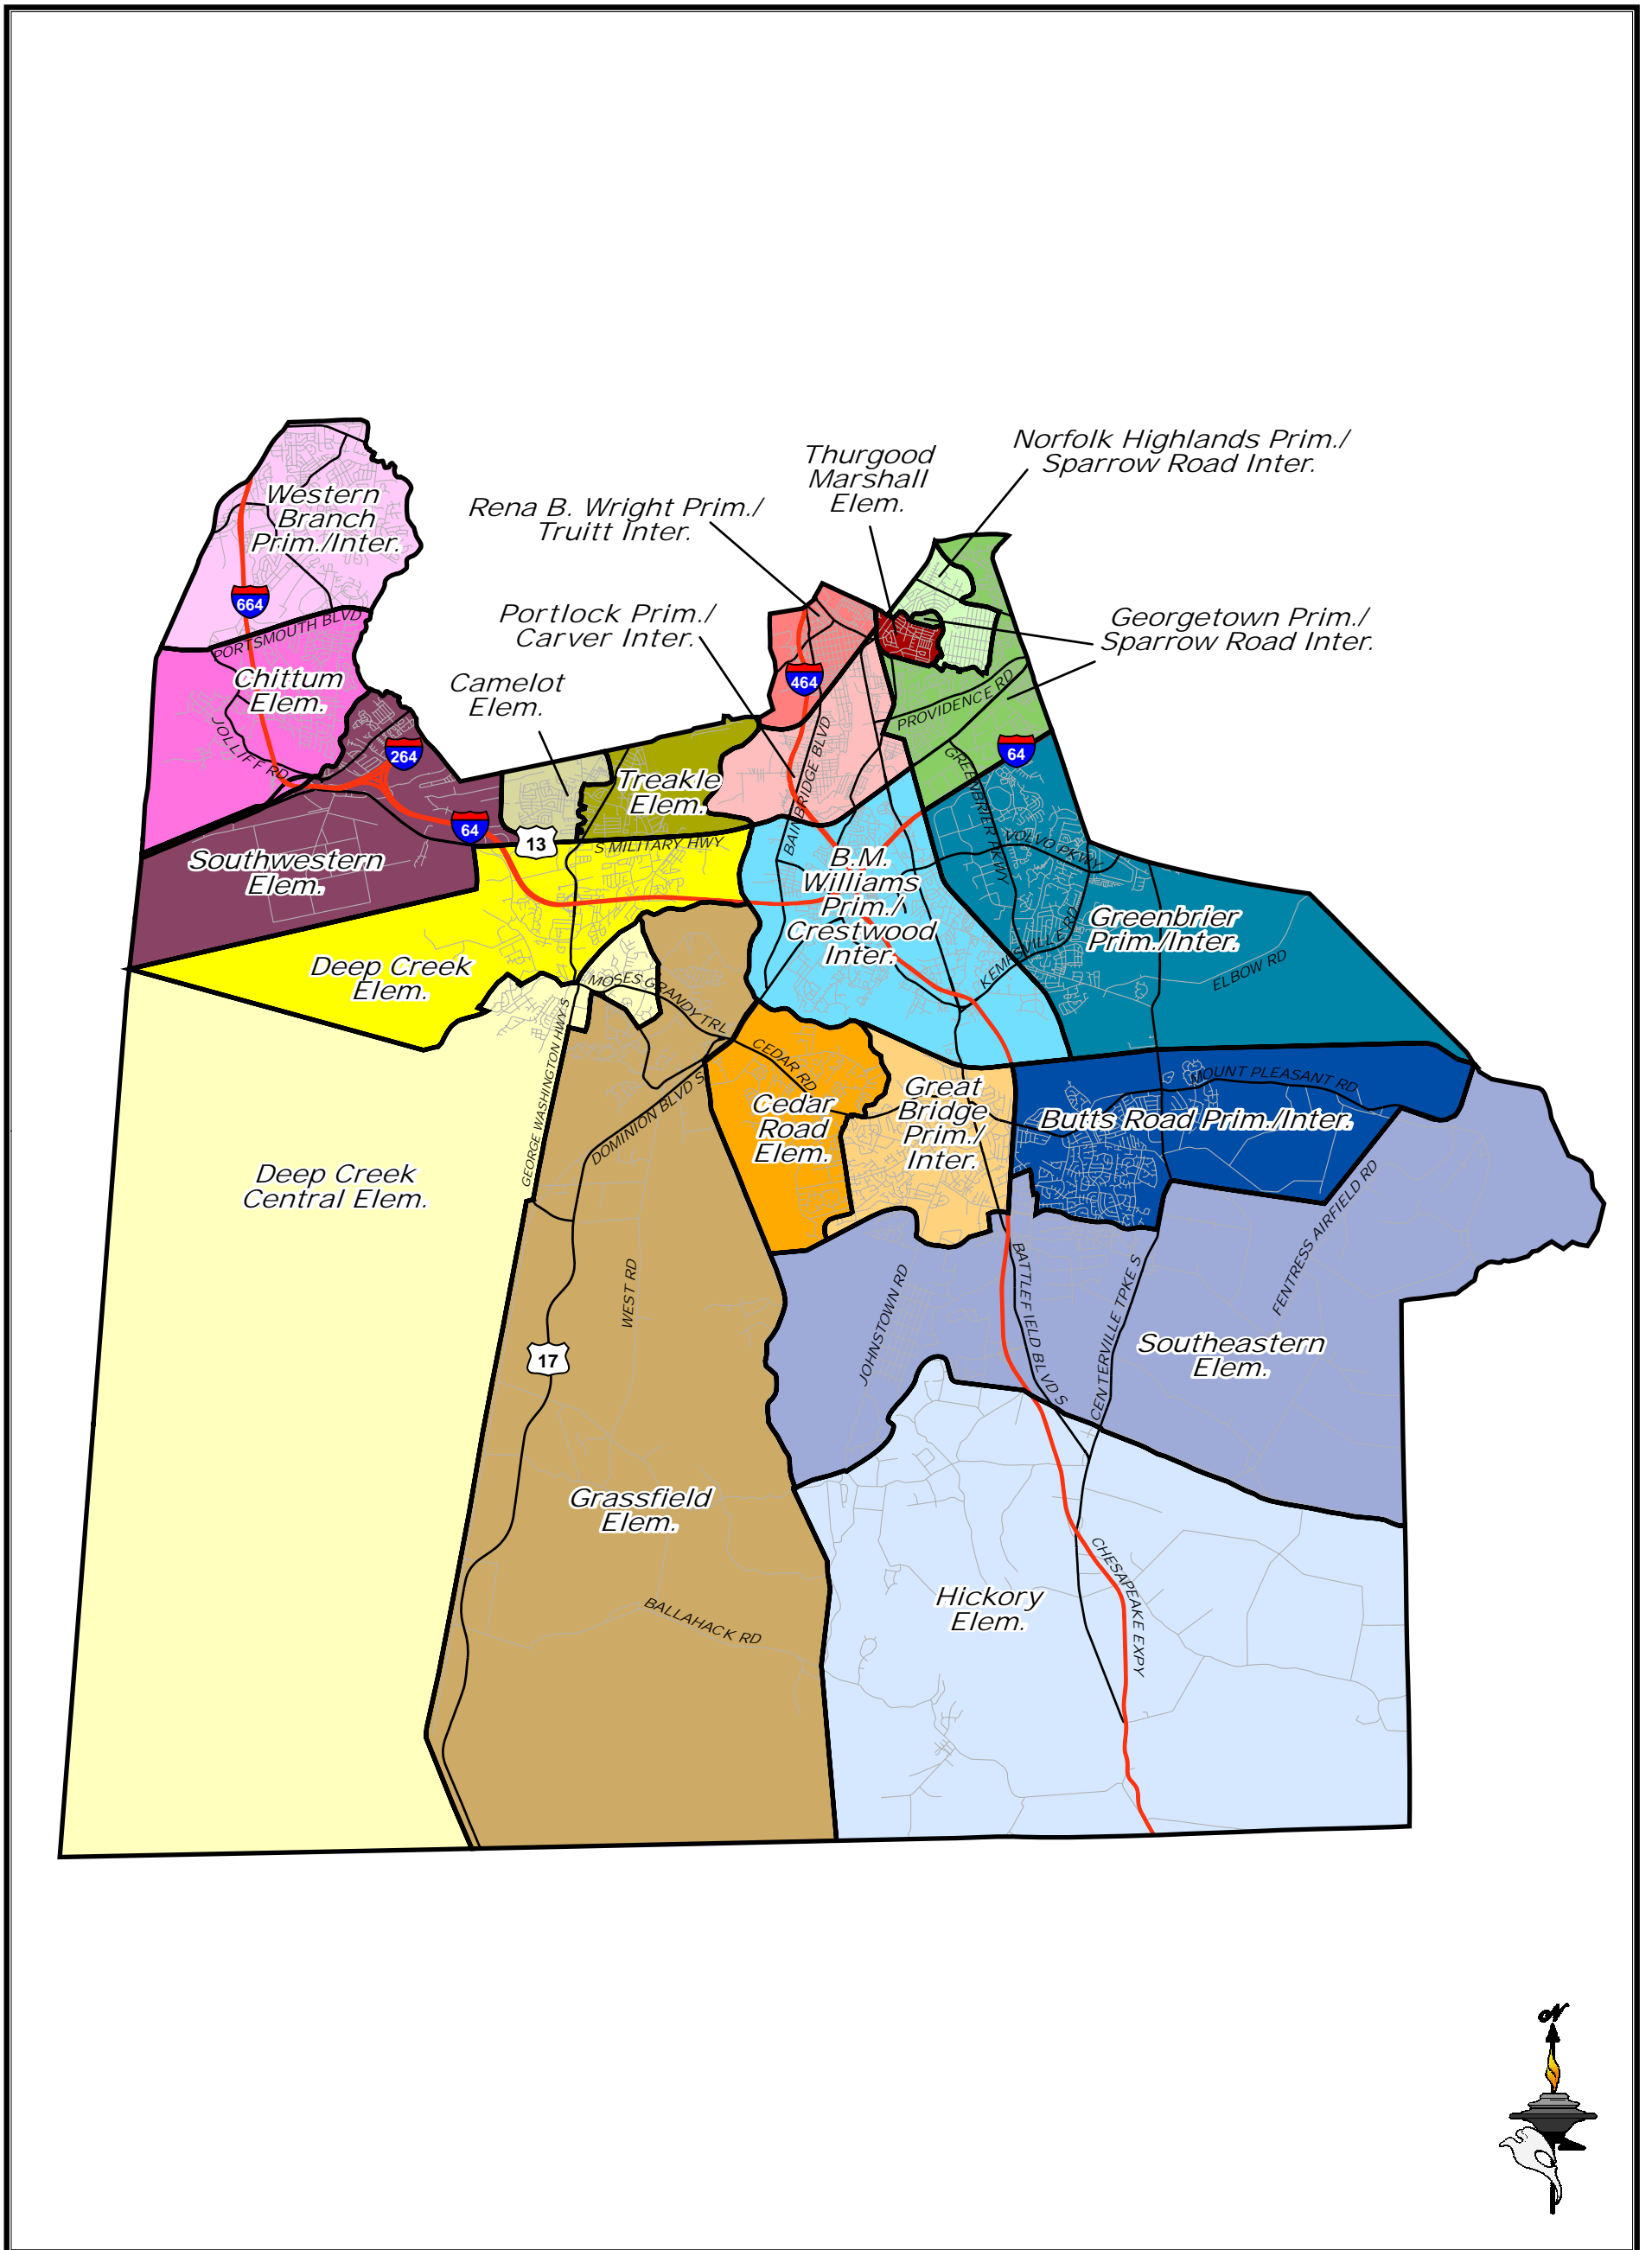

Chesapeake Public Schools Elementary (Grades K-5) School Attendance Zones

Effective for 2008-2009 School Year