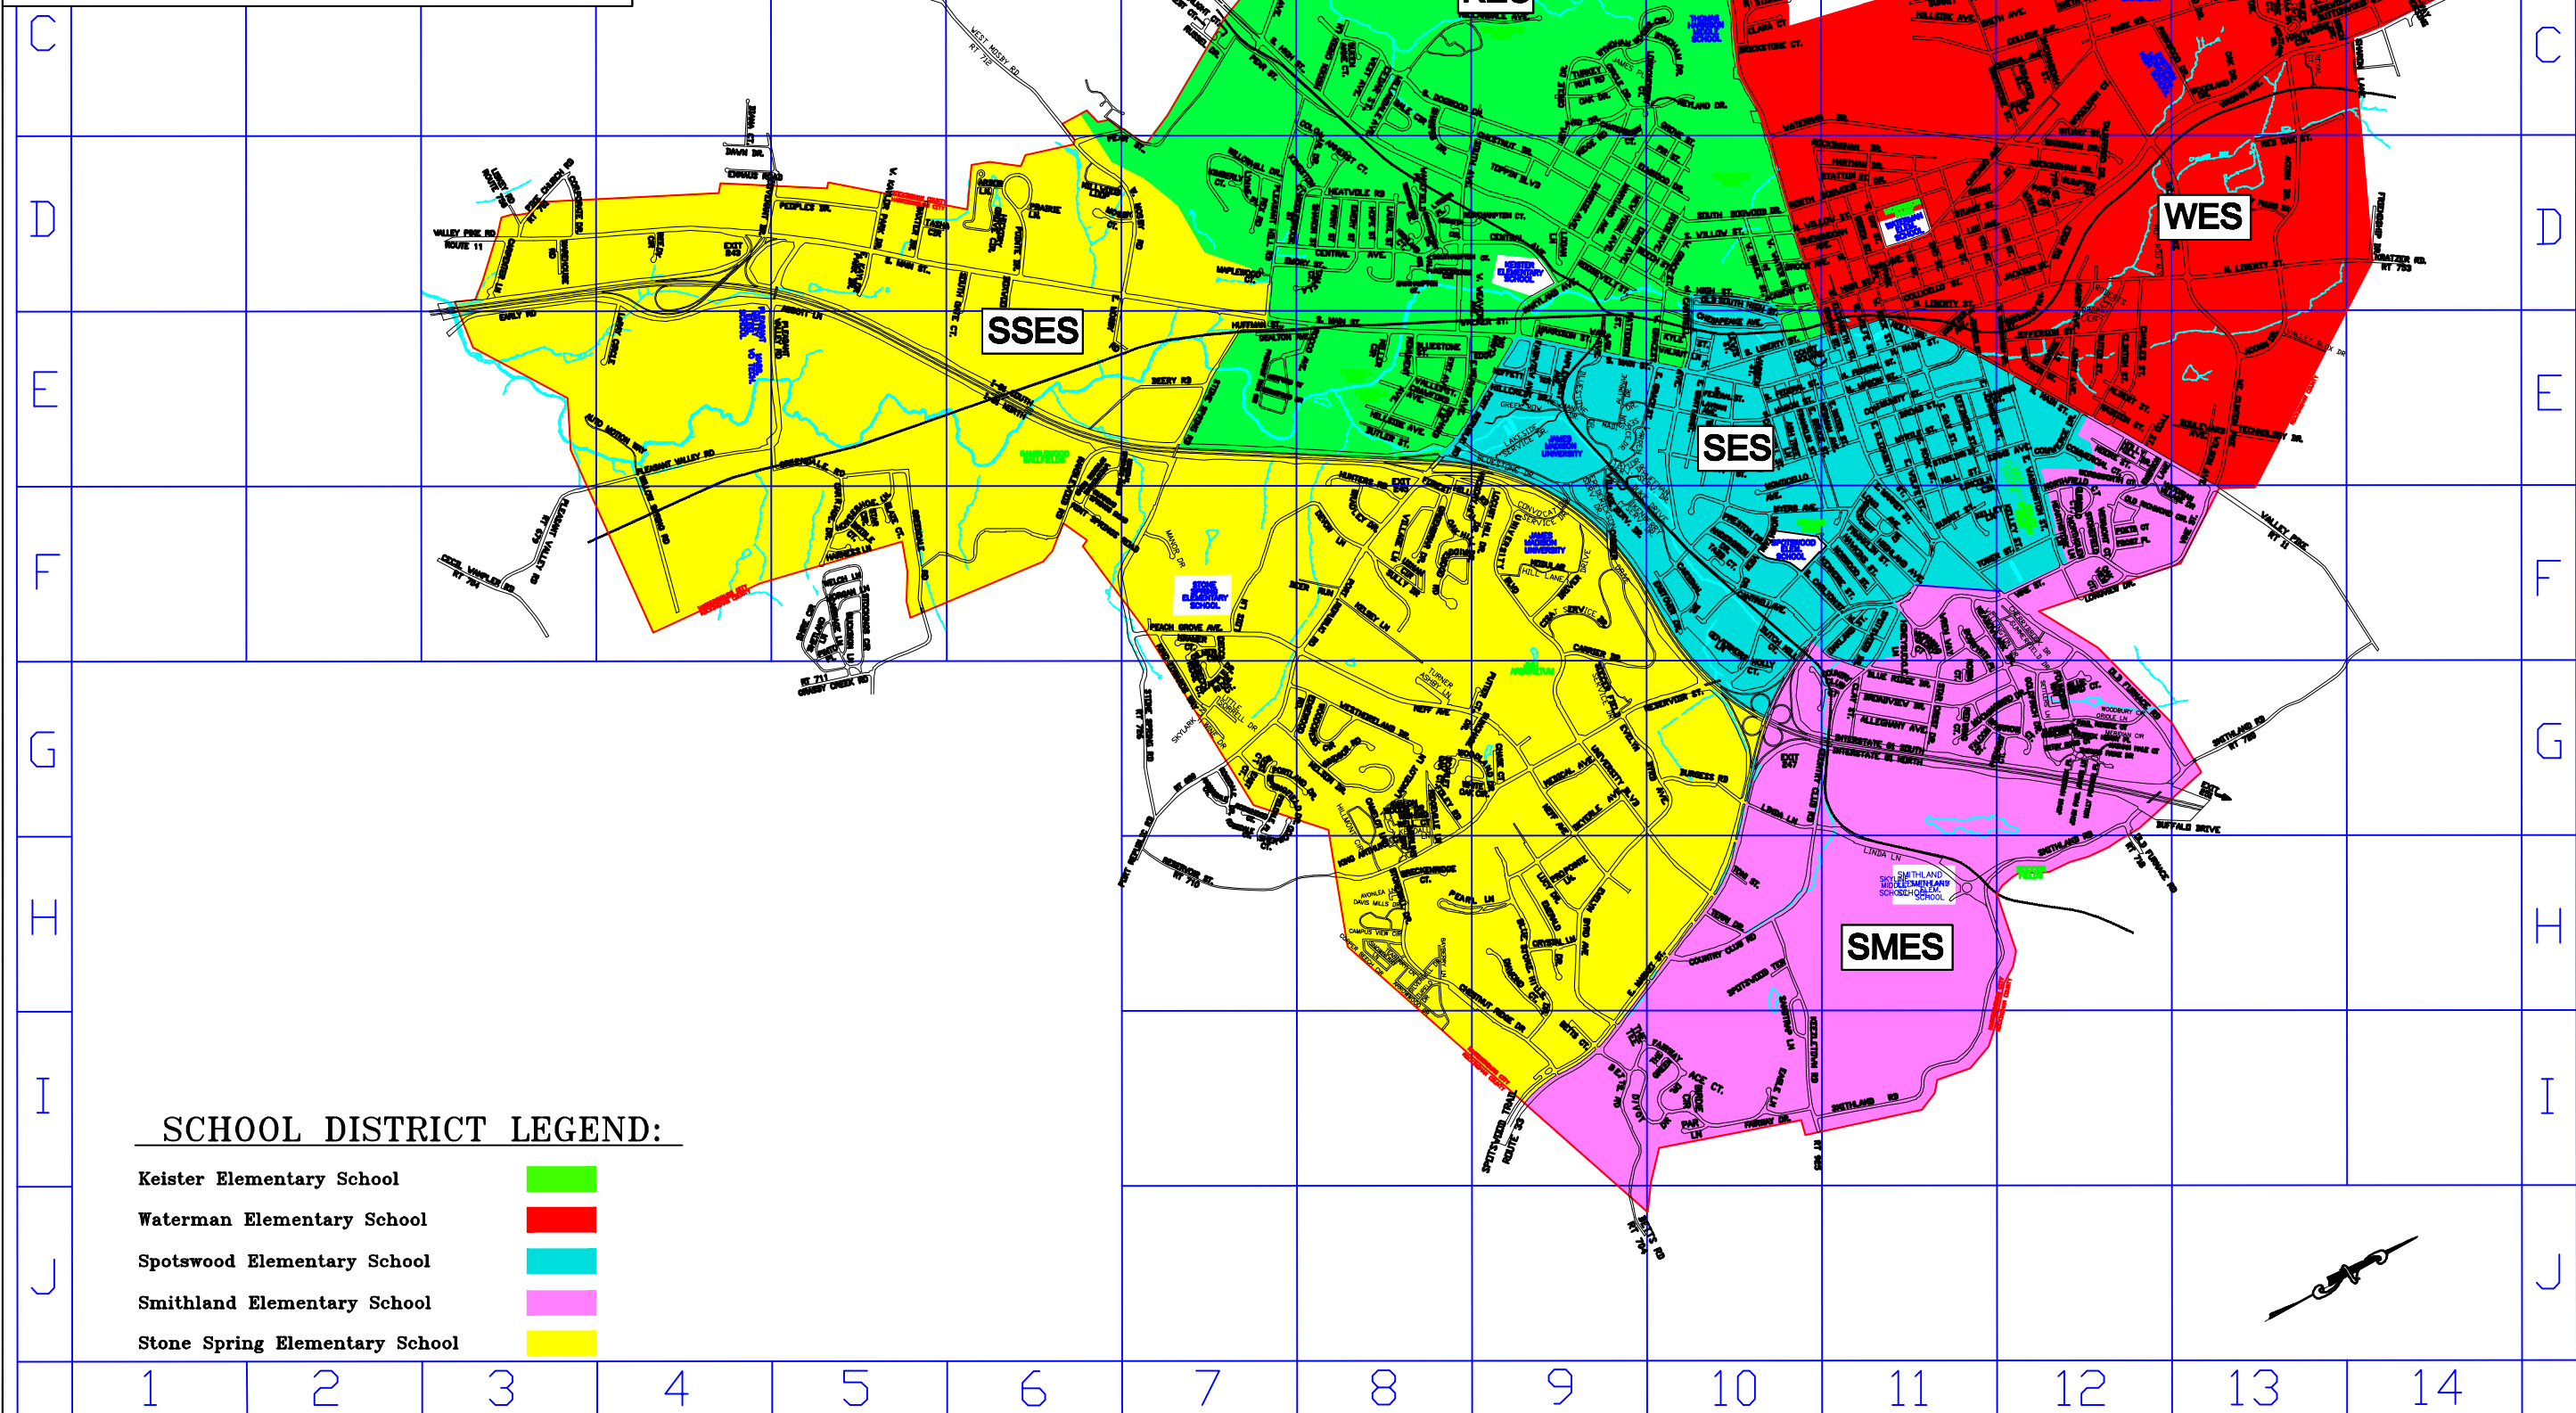

Harrisonburg City Public Schools Redistricting Map

Elementary School Boundaries

School Board Approved on Dec. 4, 2007

SCHOOL DISTRICT LEGEND:

- Keister Elementary School
- Waterman Elementary School
- Spotswood Elementary School
- Smithland Elementary School
- Stone Spring Elementary School